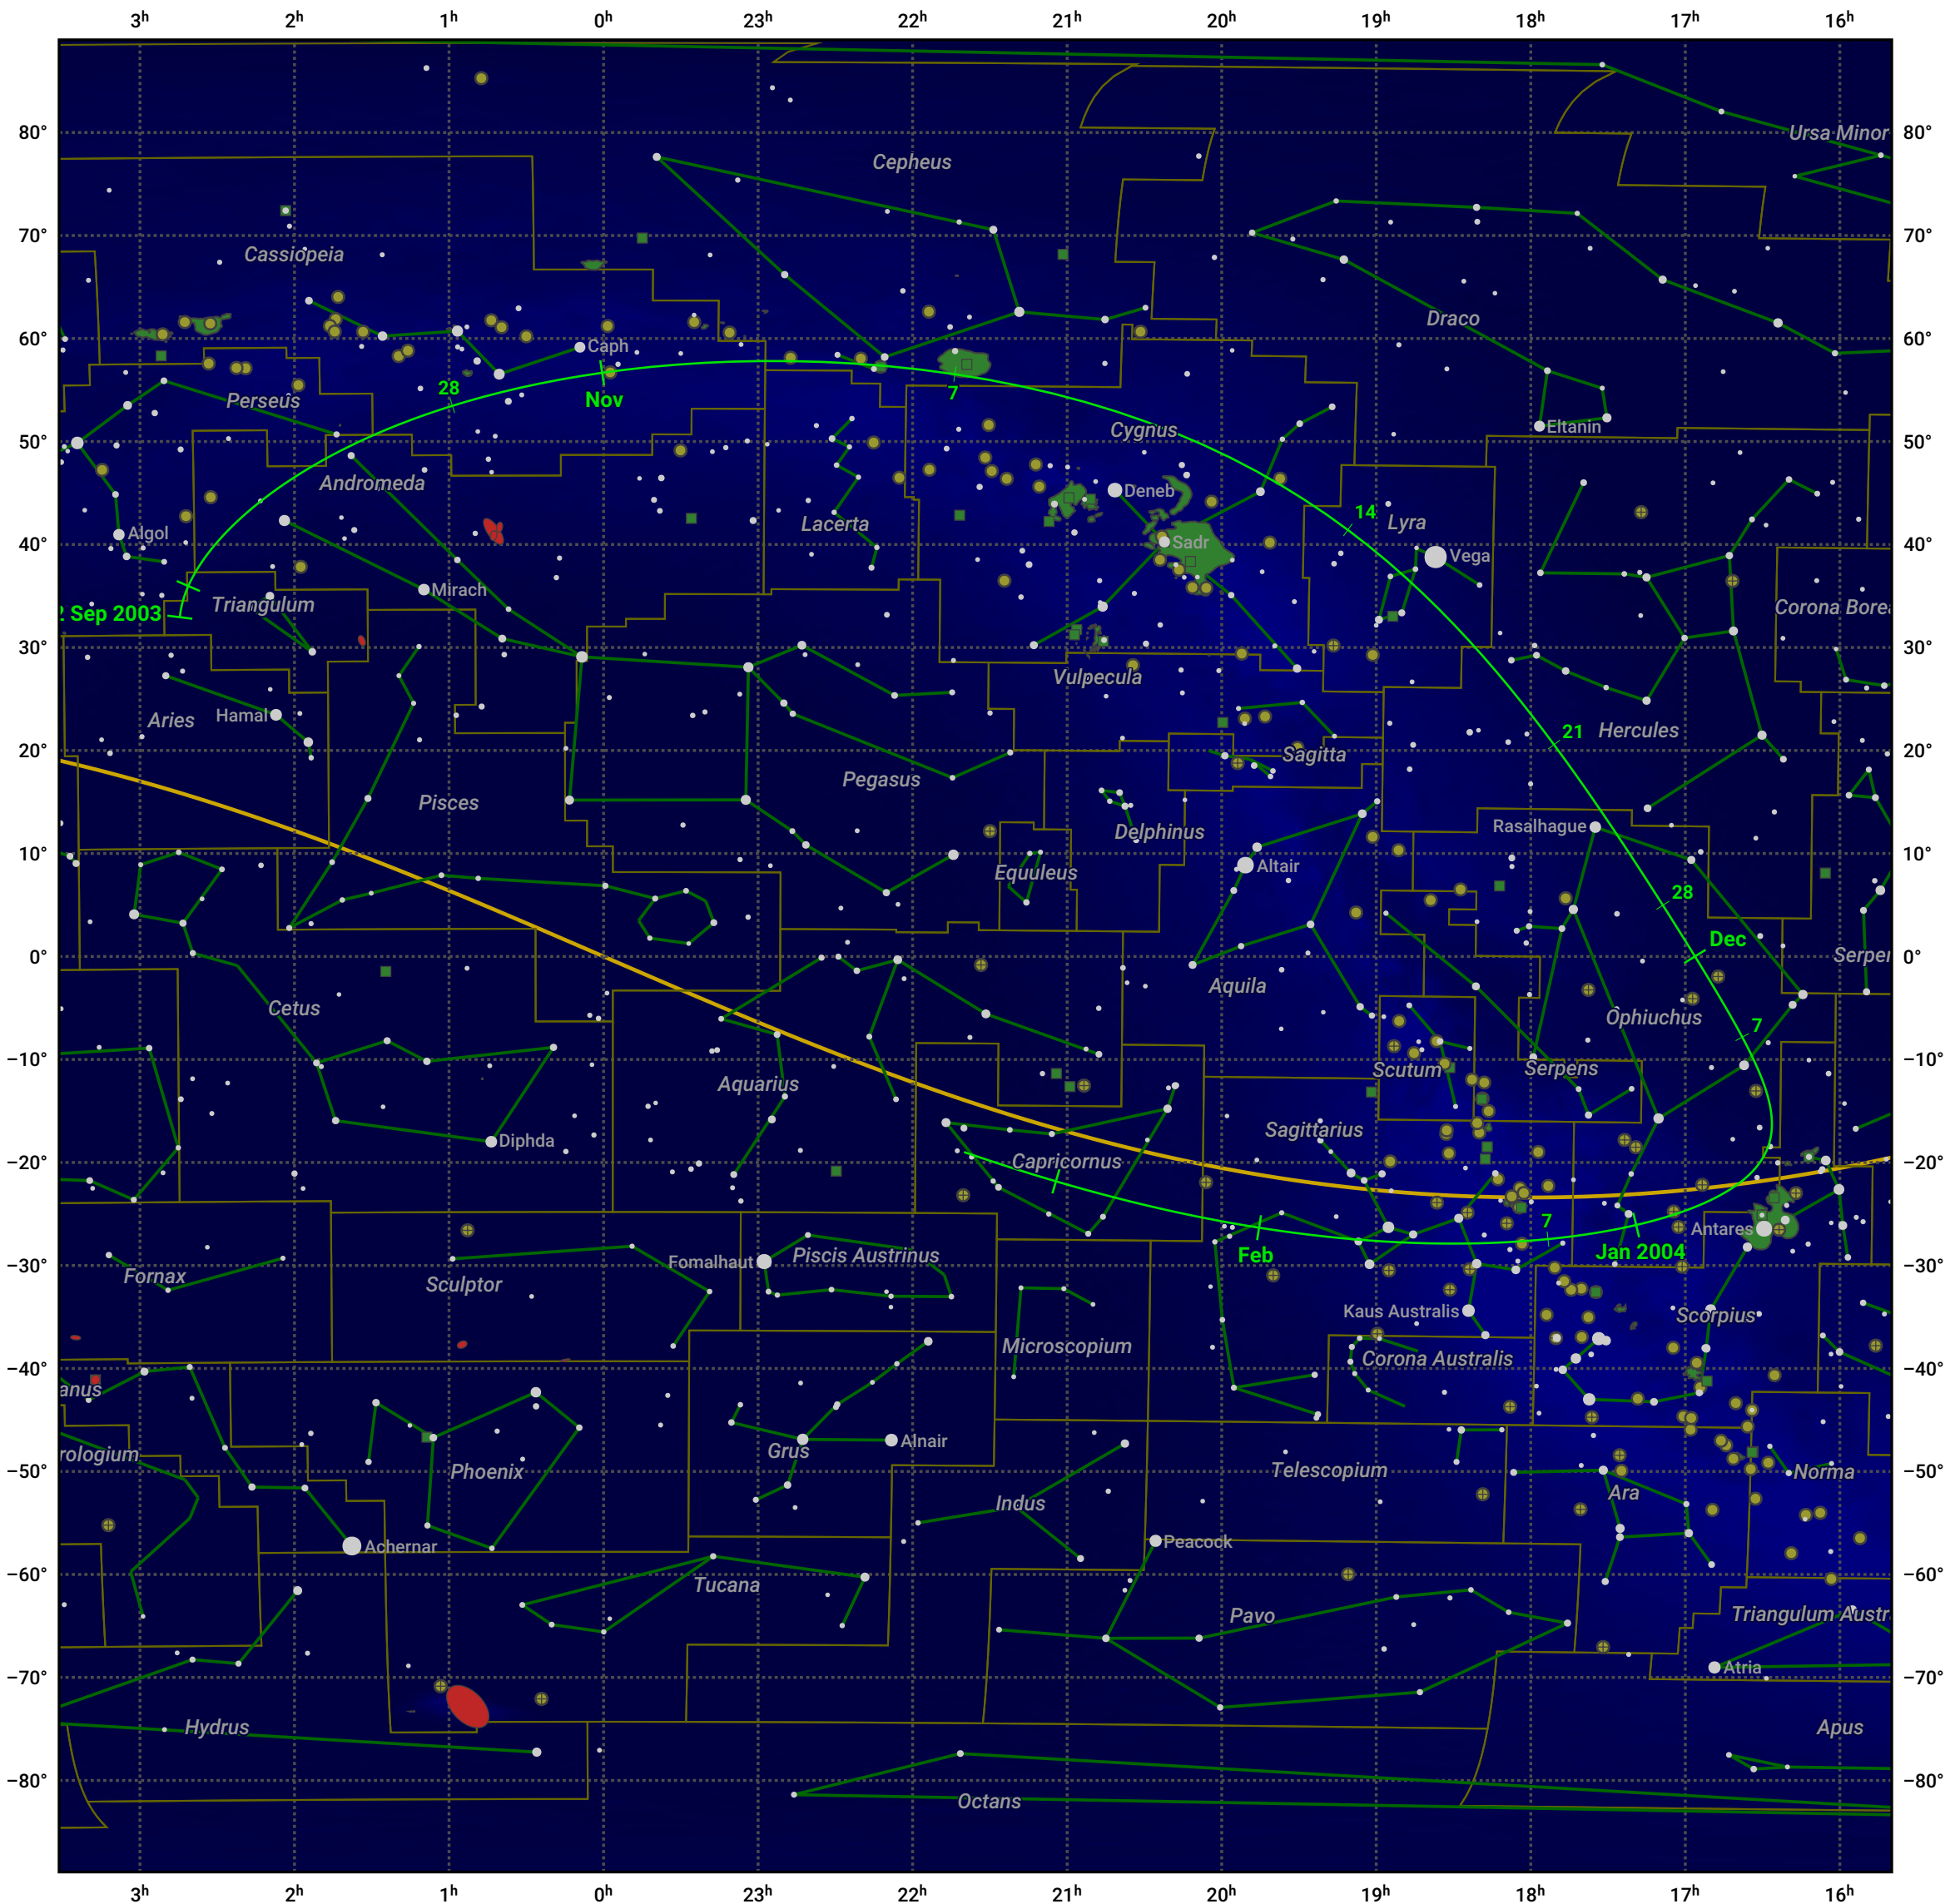

The path of 2P/Encke starting on 22 Sep 2003

© Dominic Ford 2011–2024. Date markers placed at midnight UTC. Downloaded from <https://in-the-sky.org>

Magnitude scale: • 5.0 • 4.0 • 3.0 • 2.0 • 1.0 • 0.0

— Ecliptic Plane

Galaxy Bright nebula Open cluster Globular cluster

Date	Mag
2003 Oct 5	11.2
2003 Oct 16	10.1
2003 Oct 25	9.0
2003 Nov 1	8.1
2003 Nov 2	7.9
2003 Nov 11	6.9
2003 Dec 12	5.8
2004 Jan 1	6.6
2004 Jan 3	7.0
2004 Jan 9	8.1
2004 Jan 15	9.1
2004 Jan 23	10.2
2004 Feb 2	11.3
2004 Feb 15	12.3
2004 Mar 1	13.2
2004 Mar 4	13.3