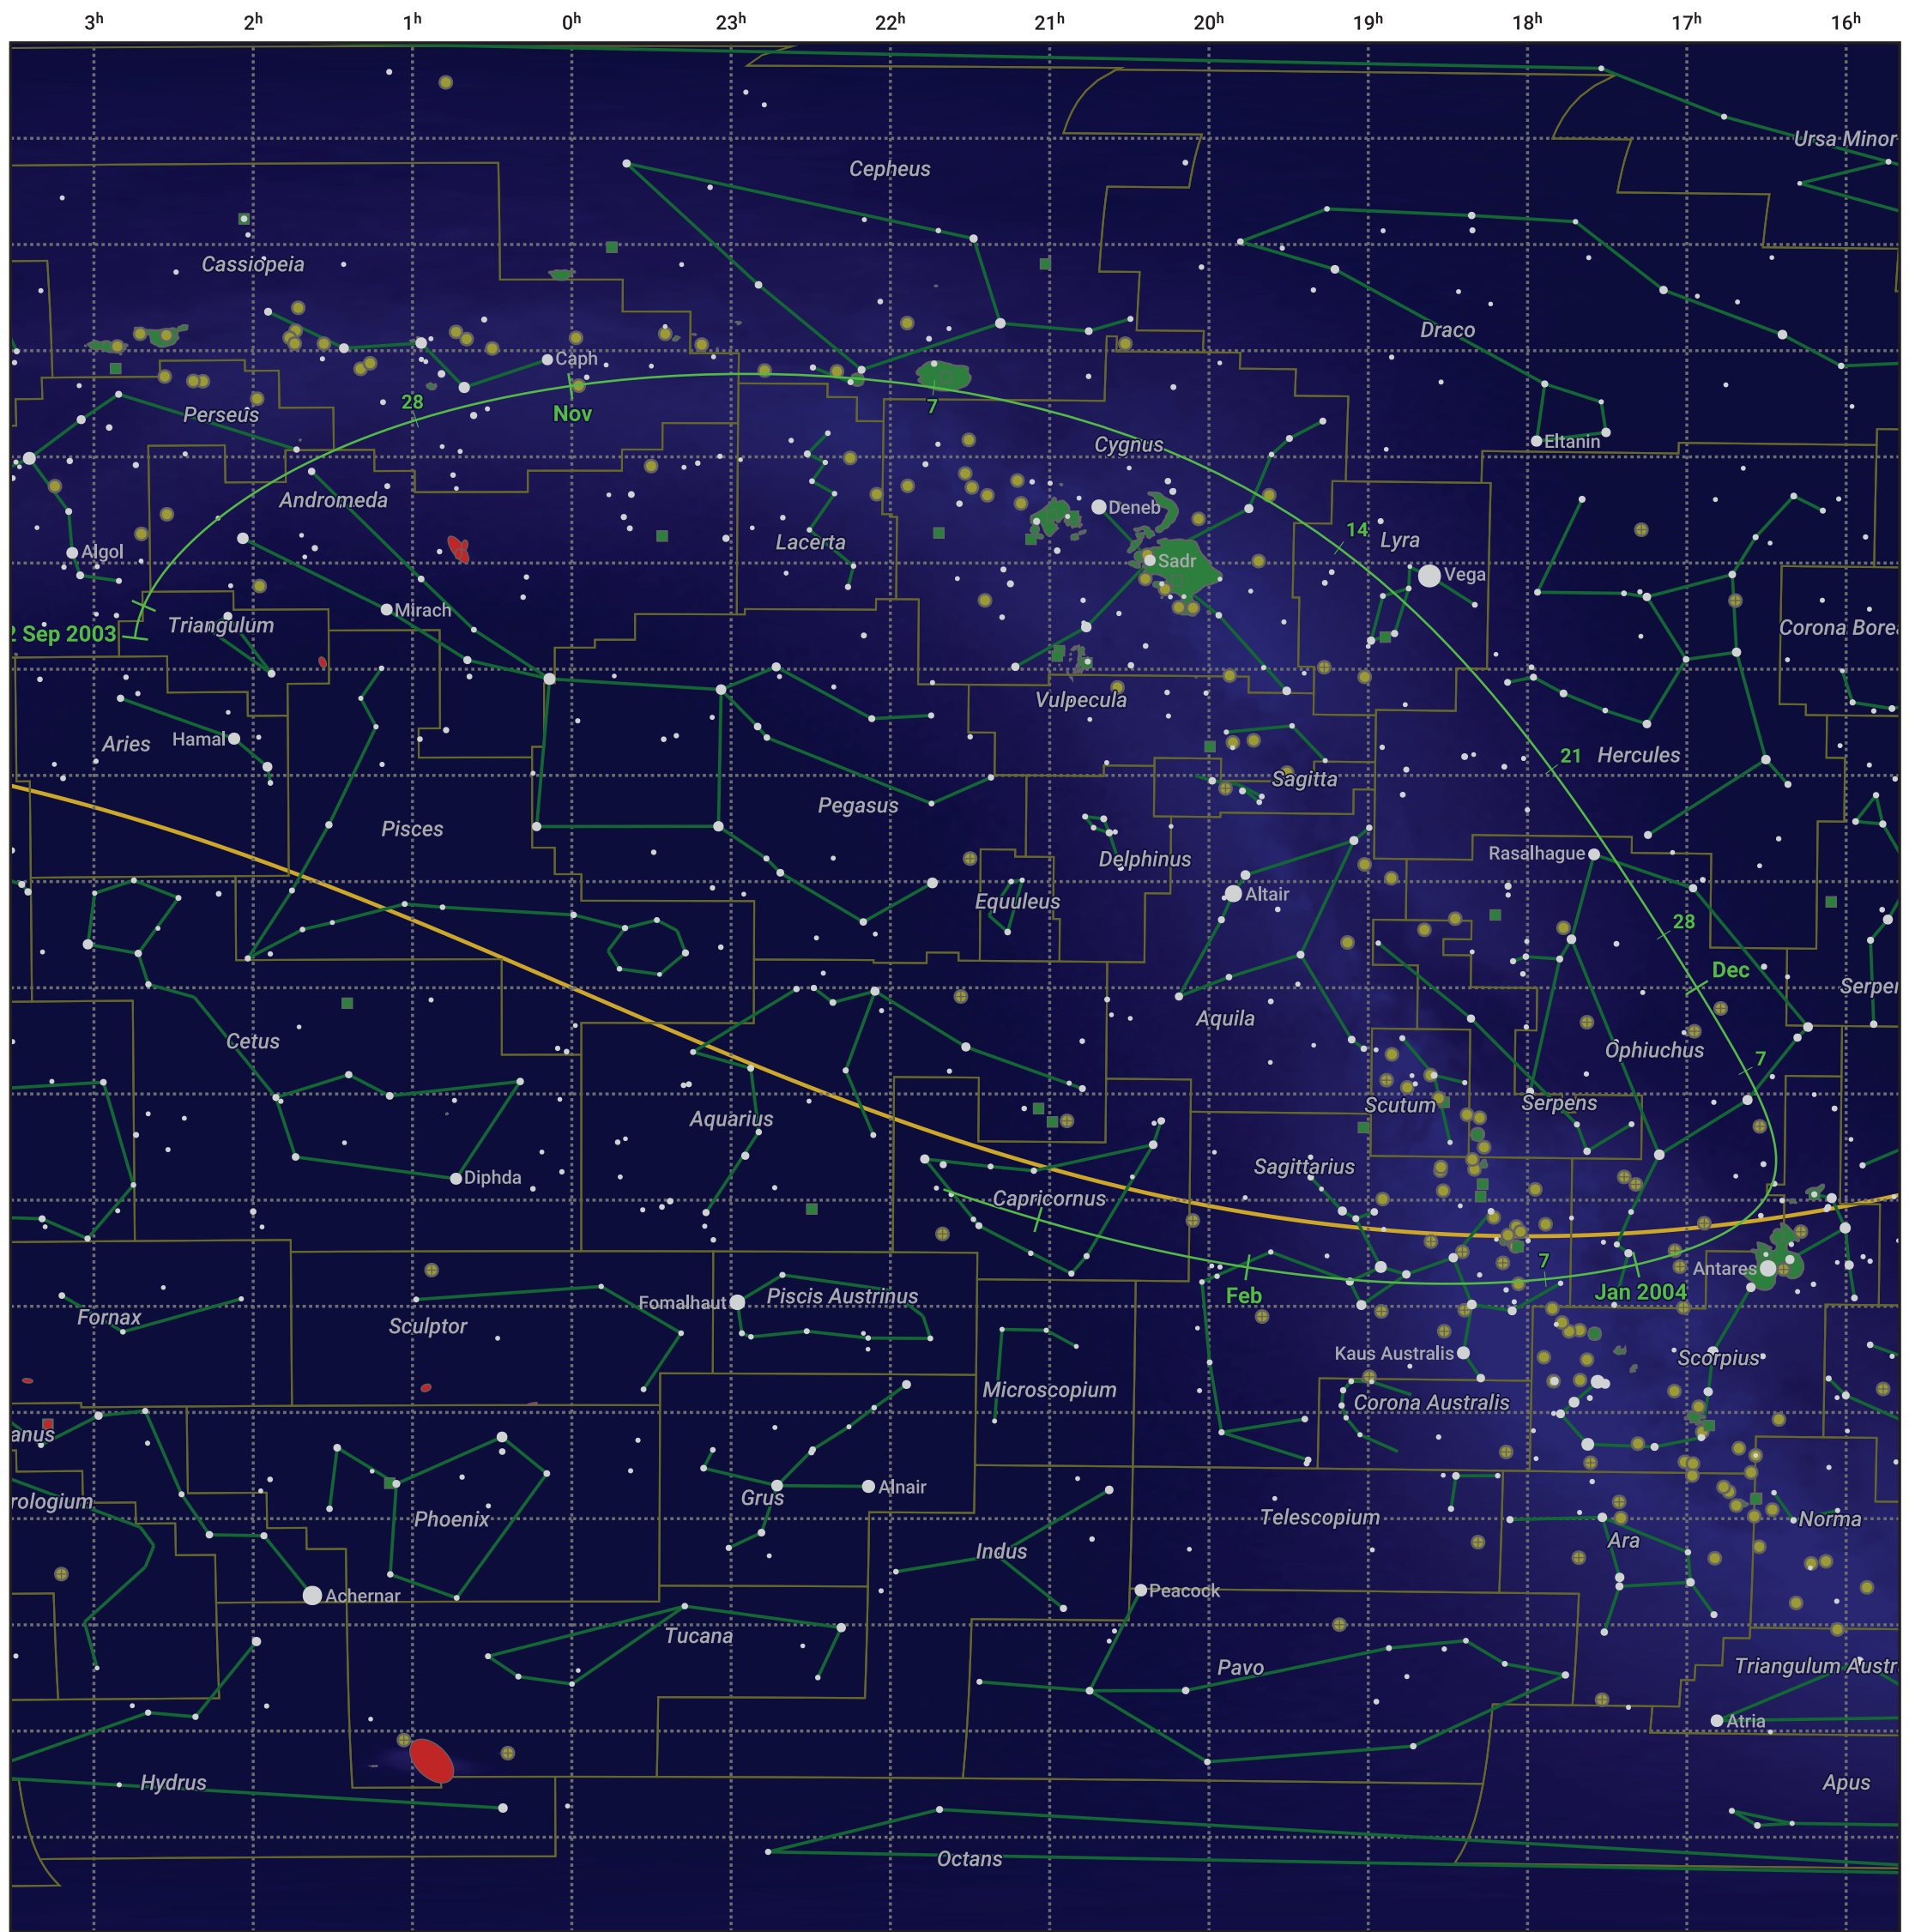

The path of 2P/Encke starting on 22 Sep 2003

© Dominic Ford 2011–2024. Date markers placed at midnight UTC. Downloaded from <https://in-the-sky.org>

Magnitude scale: • 5.0 • 4.0 • 3.0 • 2.0 • 1.0 • 0.0

— Ecliptic Plane

Galaxy Bright nebula Open cluster Globular cluster

Date	Mag
2003 Oct 5	11.2
2003 Oct 16	10.1
2003 Oct 25	9.0
2003 Nov 1	8.1
2003 Nov 2	7.9
2003 Nov 11	6.9
2003 Dec 12	5.8
2004 Jan 1	6.6
2004 Jan 3	7.0
2004 Jan 9	8.1
2004 Jan 15	9.1
2004 Jan 23	10.2
2004 Feb 2	11.3
2004 Feb 15	12.3
2004 Mar 1	13.2
2004 Mar 4	13.3