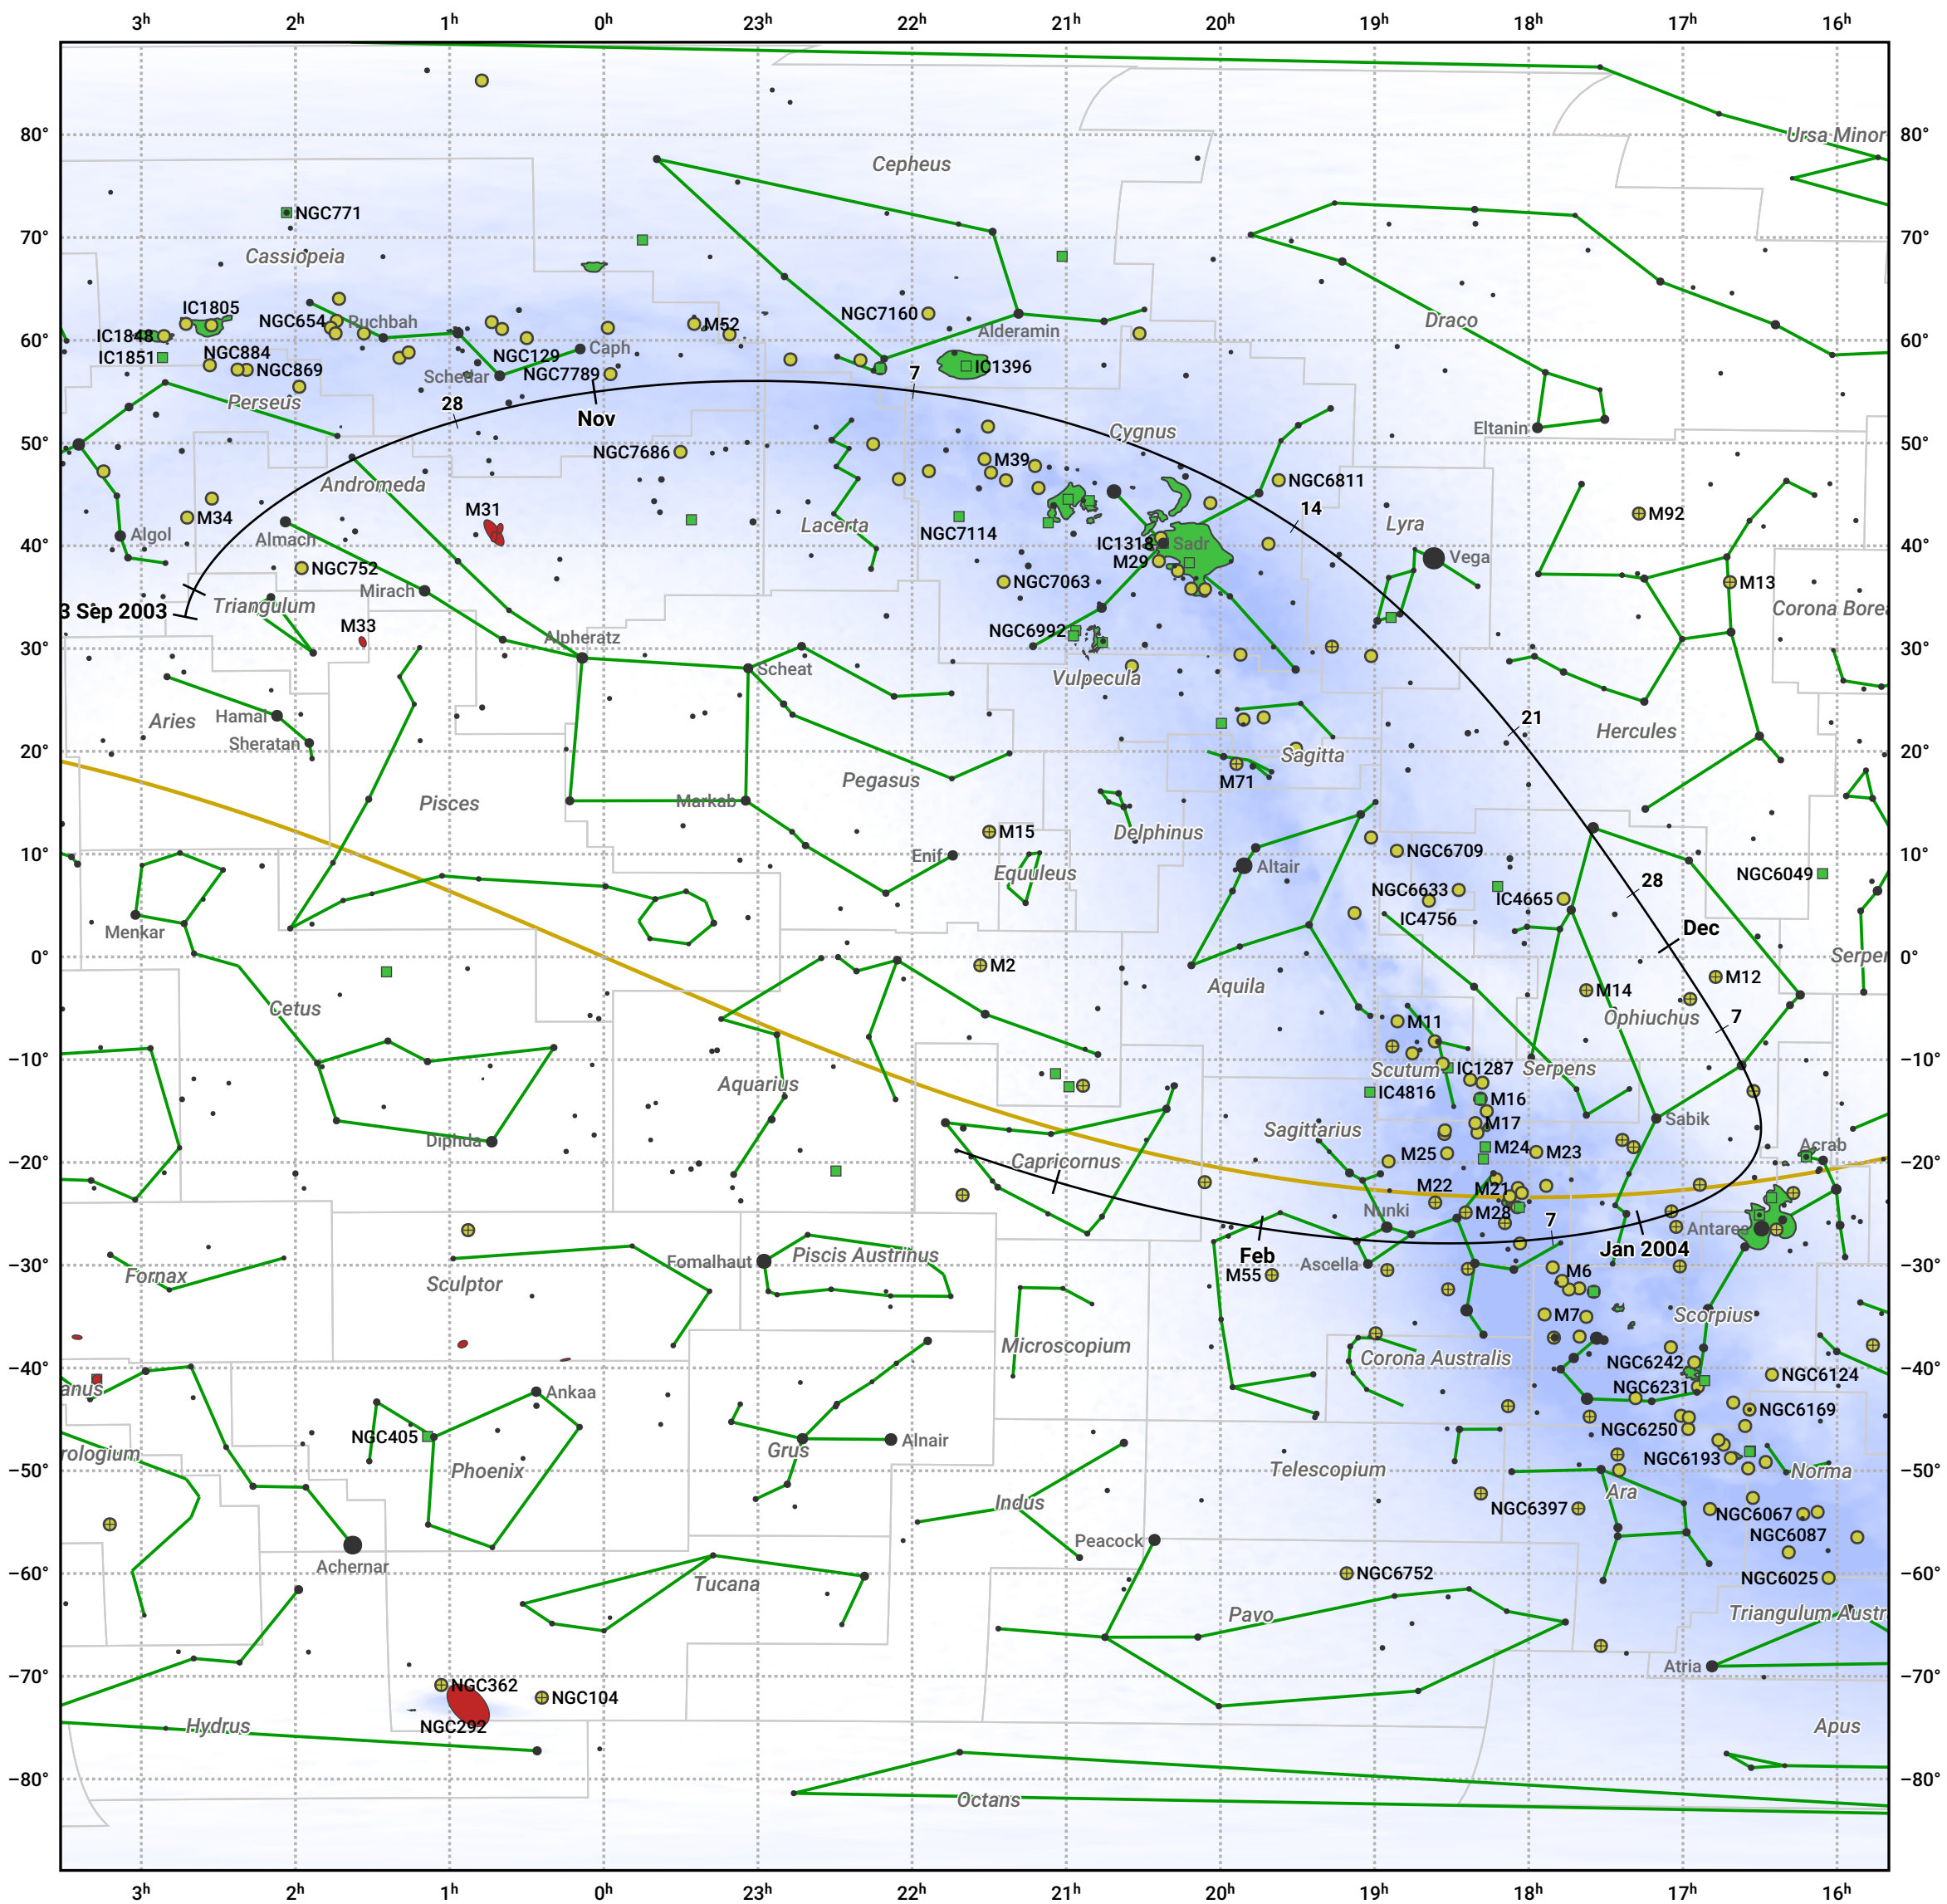

# The path of 2P/Encke starting on 23 Sep 2003

© Dominic Ford 2011–2024. Date markers placed at midnight UTC. Downloaded from <https://in-the-sky.org>

Magnitude scale: ● 5.0 ● 4.0 ● 3.0 ● 2.0 ● 1.0 ● 0.0

— Ecliptic Plane

● Galaxy ● Bright nebula ● Open cluster ● Globular cluster

Date	Mag
2003 Oct 6	11.1
2003 Oct 16	10.1
2003 Oct 25	9.1
2003 Nov 1	8.2
2003 Nov 2	8.0
2003 Nov 11	7.0
2003 Dec 11	6.0
2004 Jan 1	6.4
2004 Jan 4	7.0
2004 Jan 10	8.2
2004 Jan 17	9.3
2004 Jan 25	10.3
2004 Feb 4	11.4
2004 Feb 17	12.4
2004 Mar 1	13.1
2004 Mar 6	13.4