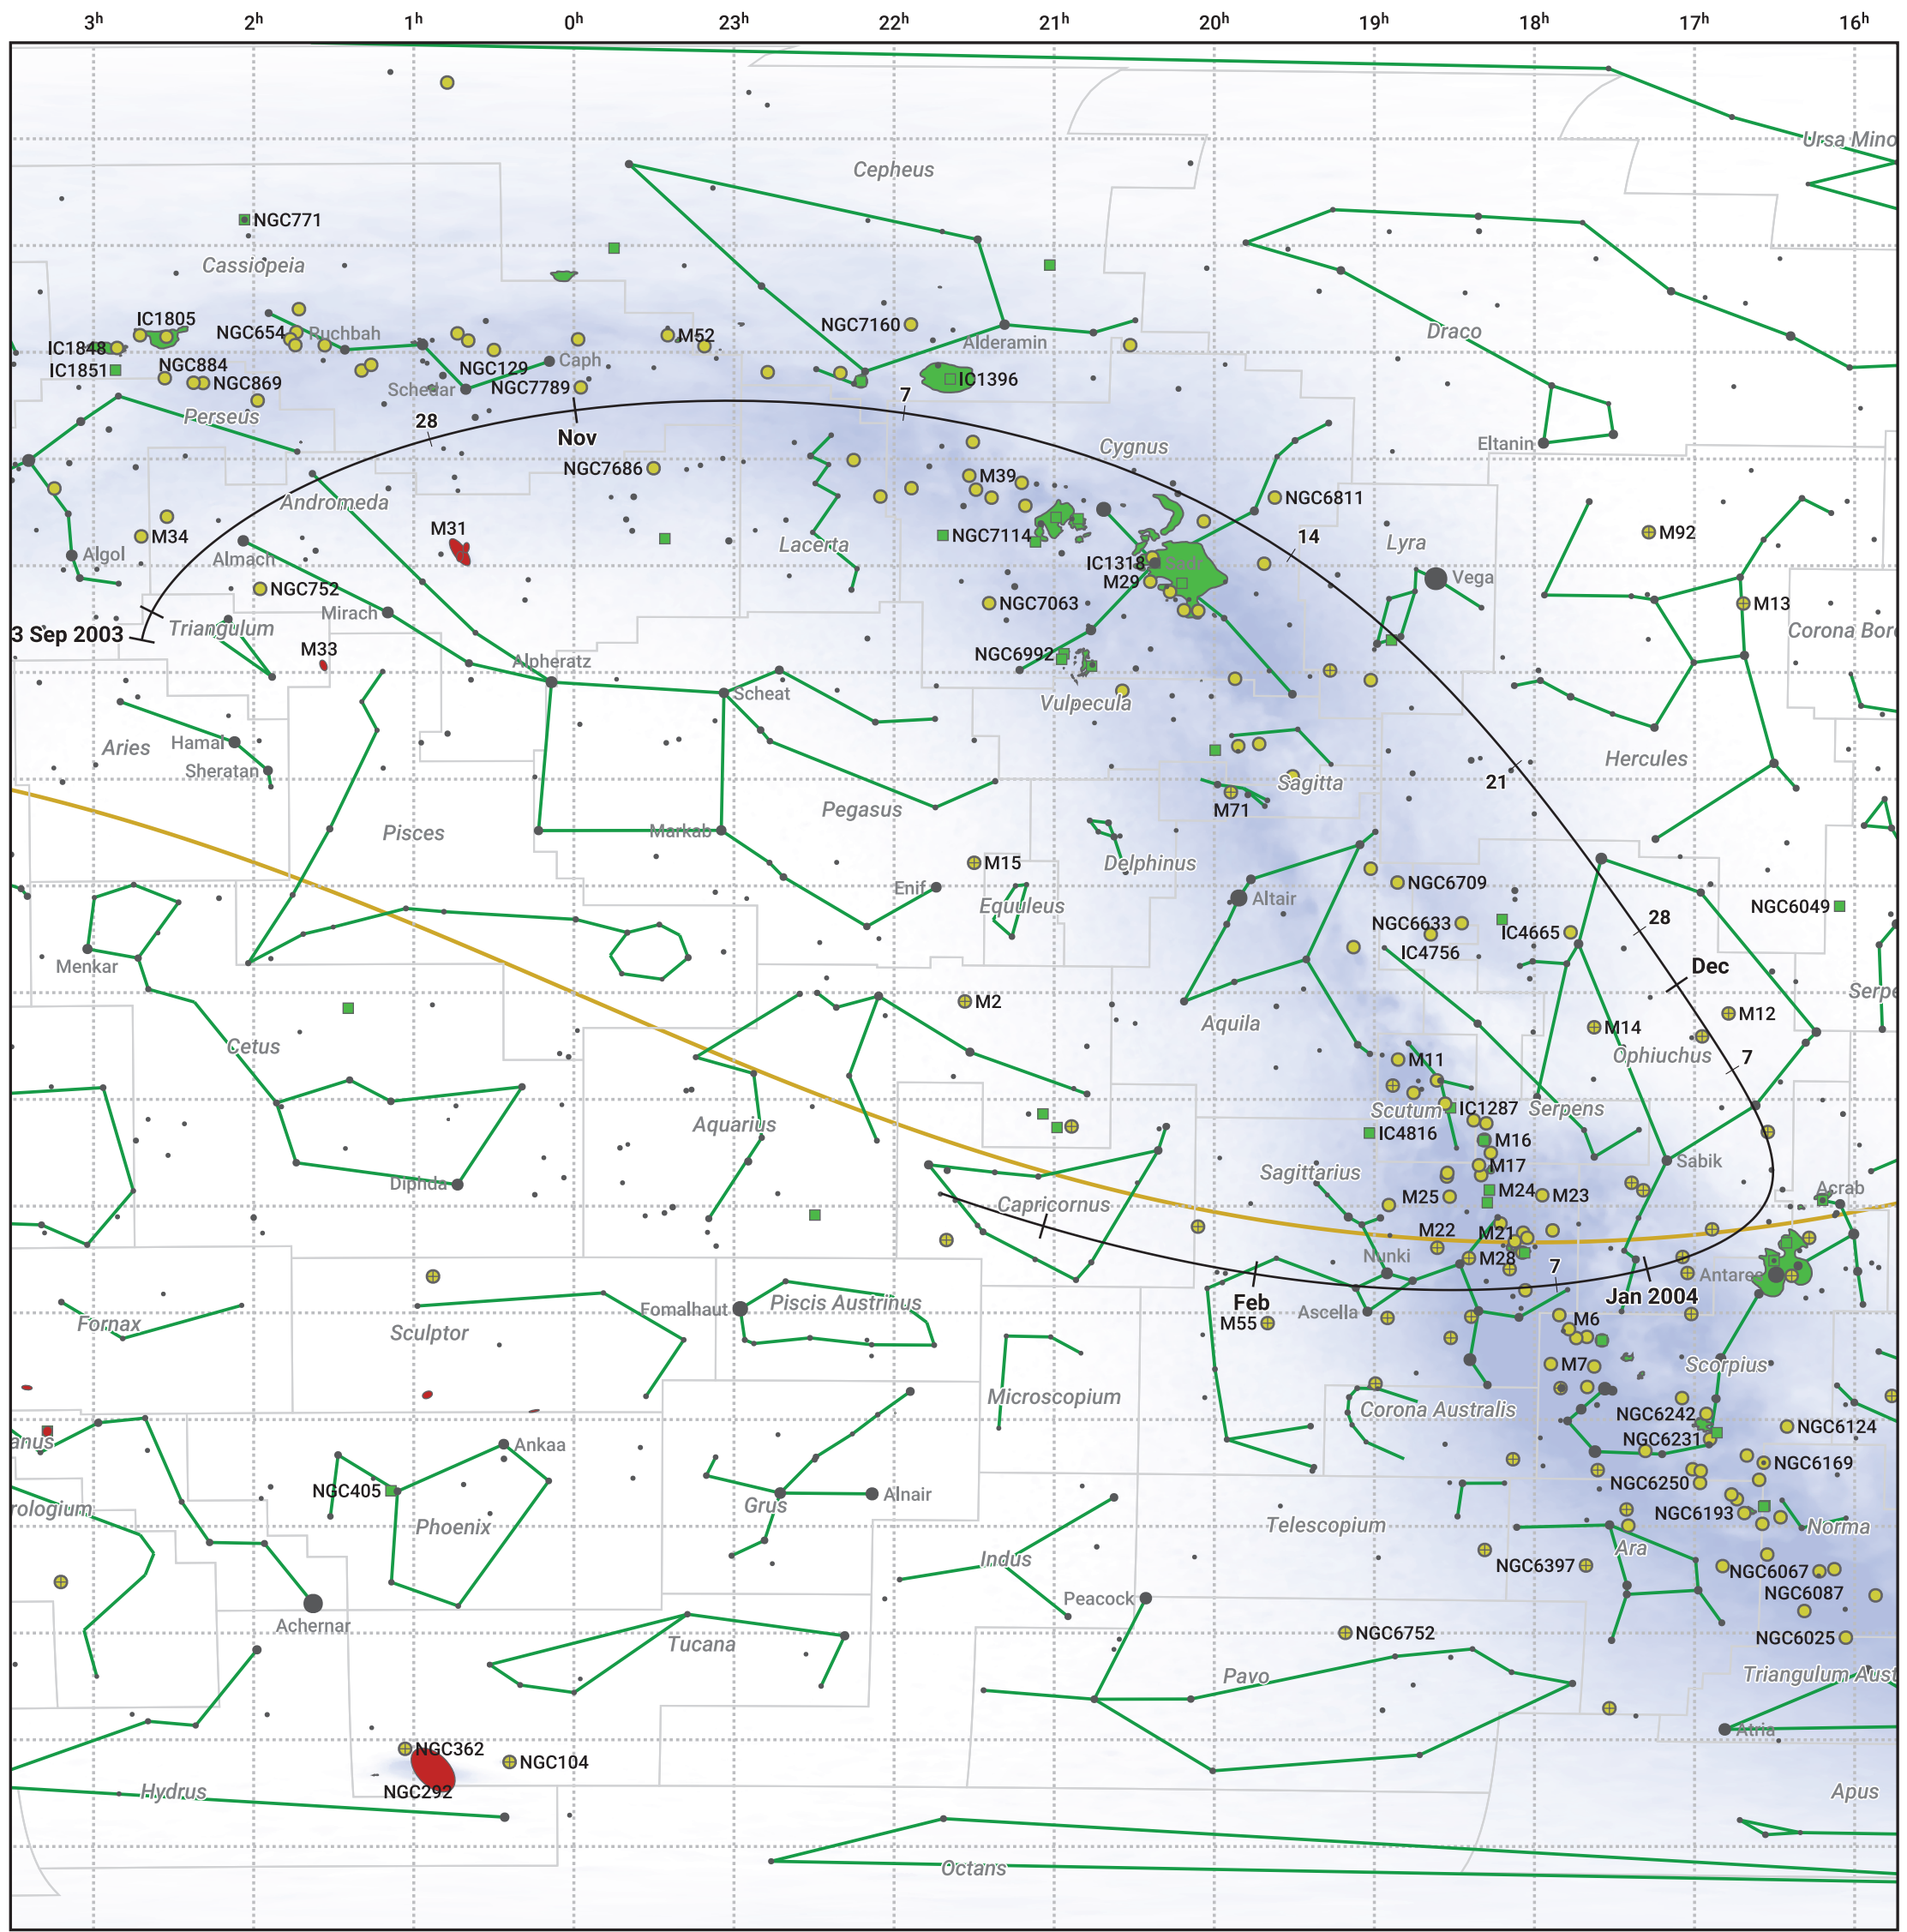

# The path of 2P/Encke starting on 23 Sep 2003

© Dominic Ford 2011–2024. Date markers placed at midnight UTC. Downloaded from <https://in-the-sky.org>

Magnitude scale: • 5.0 • 4.0 • 3.0 • 2.0 • 1.0 • 0.0

— Ecliptic Plane

■ Galaxy   
 ■ Bright nebula   
 ● Open cluster   
 ⊕ Globular cluster

Date	Mag
2003 Oct 6	11.1
2003 Oct 16	10.1
2003 Oct 25	9.1
2003 Nov 1	8.2
2003 Nov 2	8.0
2003 Nov 11	7.0
2003 Dec 10	6.0
2004 Jan 1	6.4
2004 Jan 4	7.0
2004 Jan 10	8.2
2004 Jan 17	9.3
2004 Jan 25	10.4
2004 Feb 4	11.4
2004 Feb 17	12.4
2004 Mar 1	13.1
2004 Mar 6	13.4