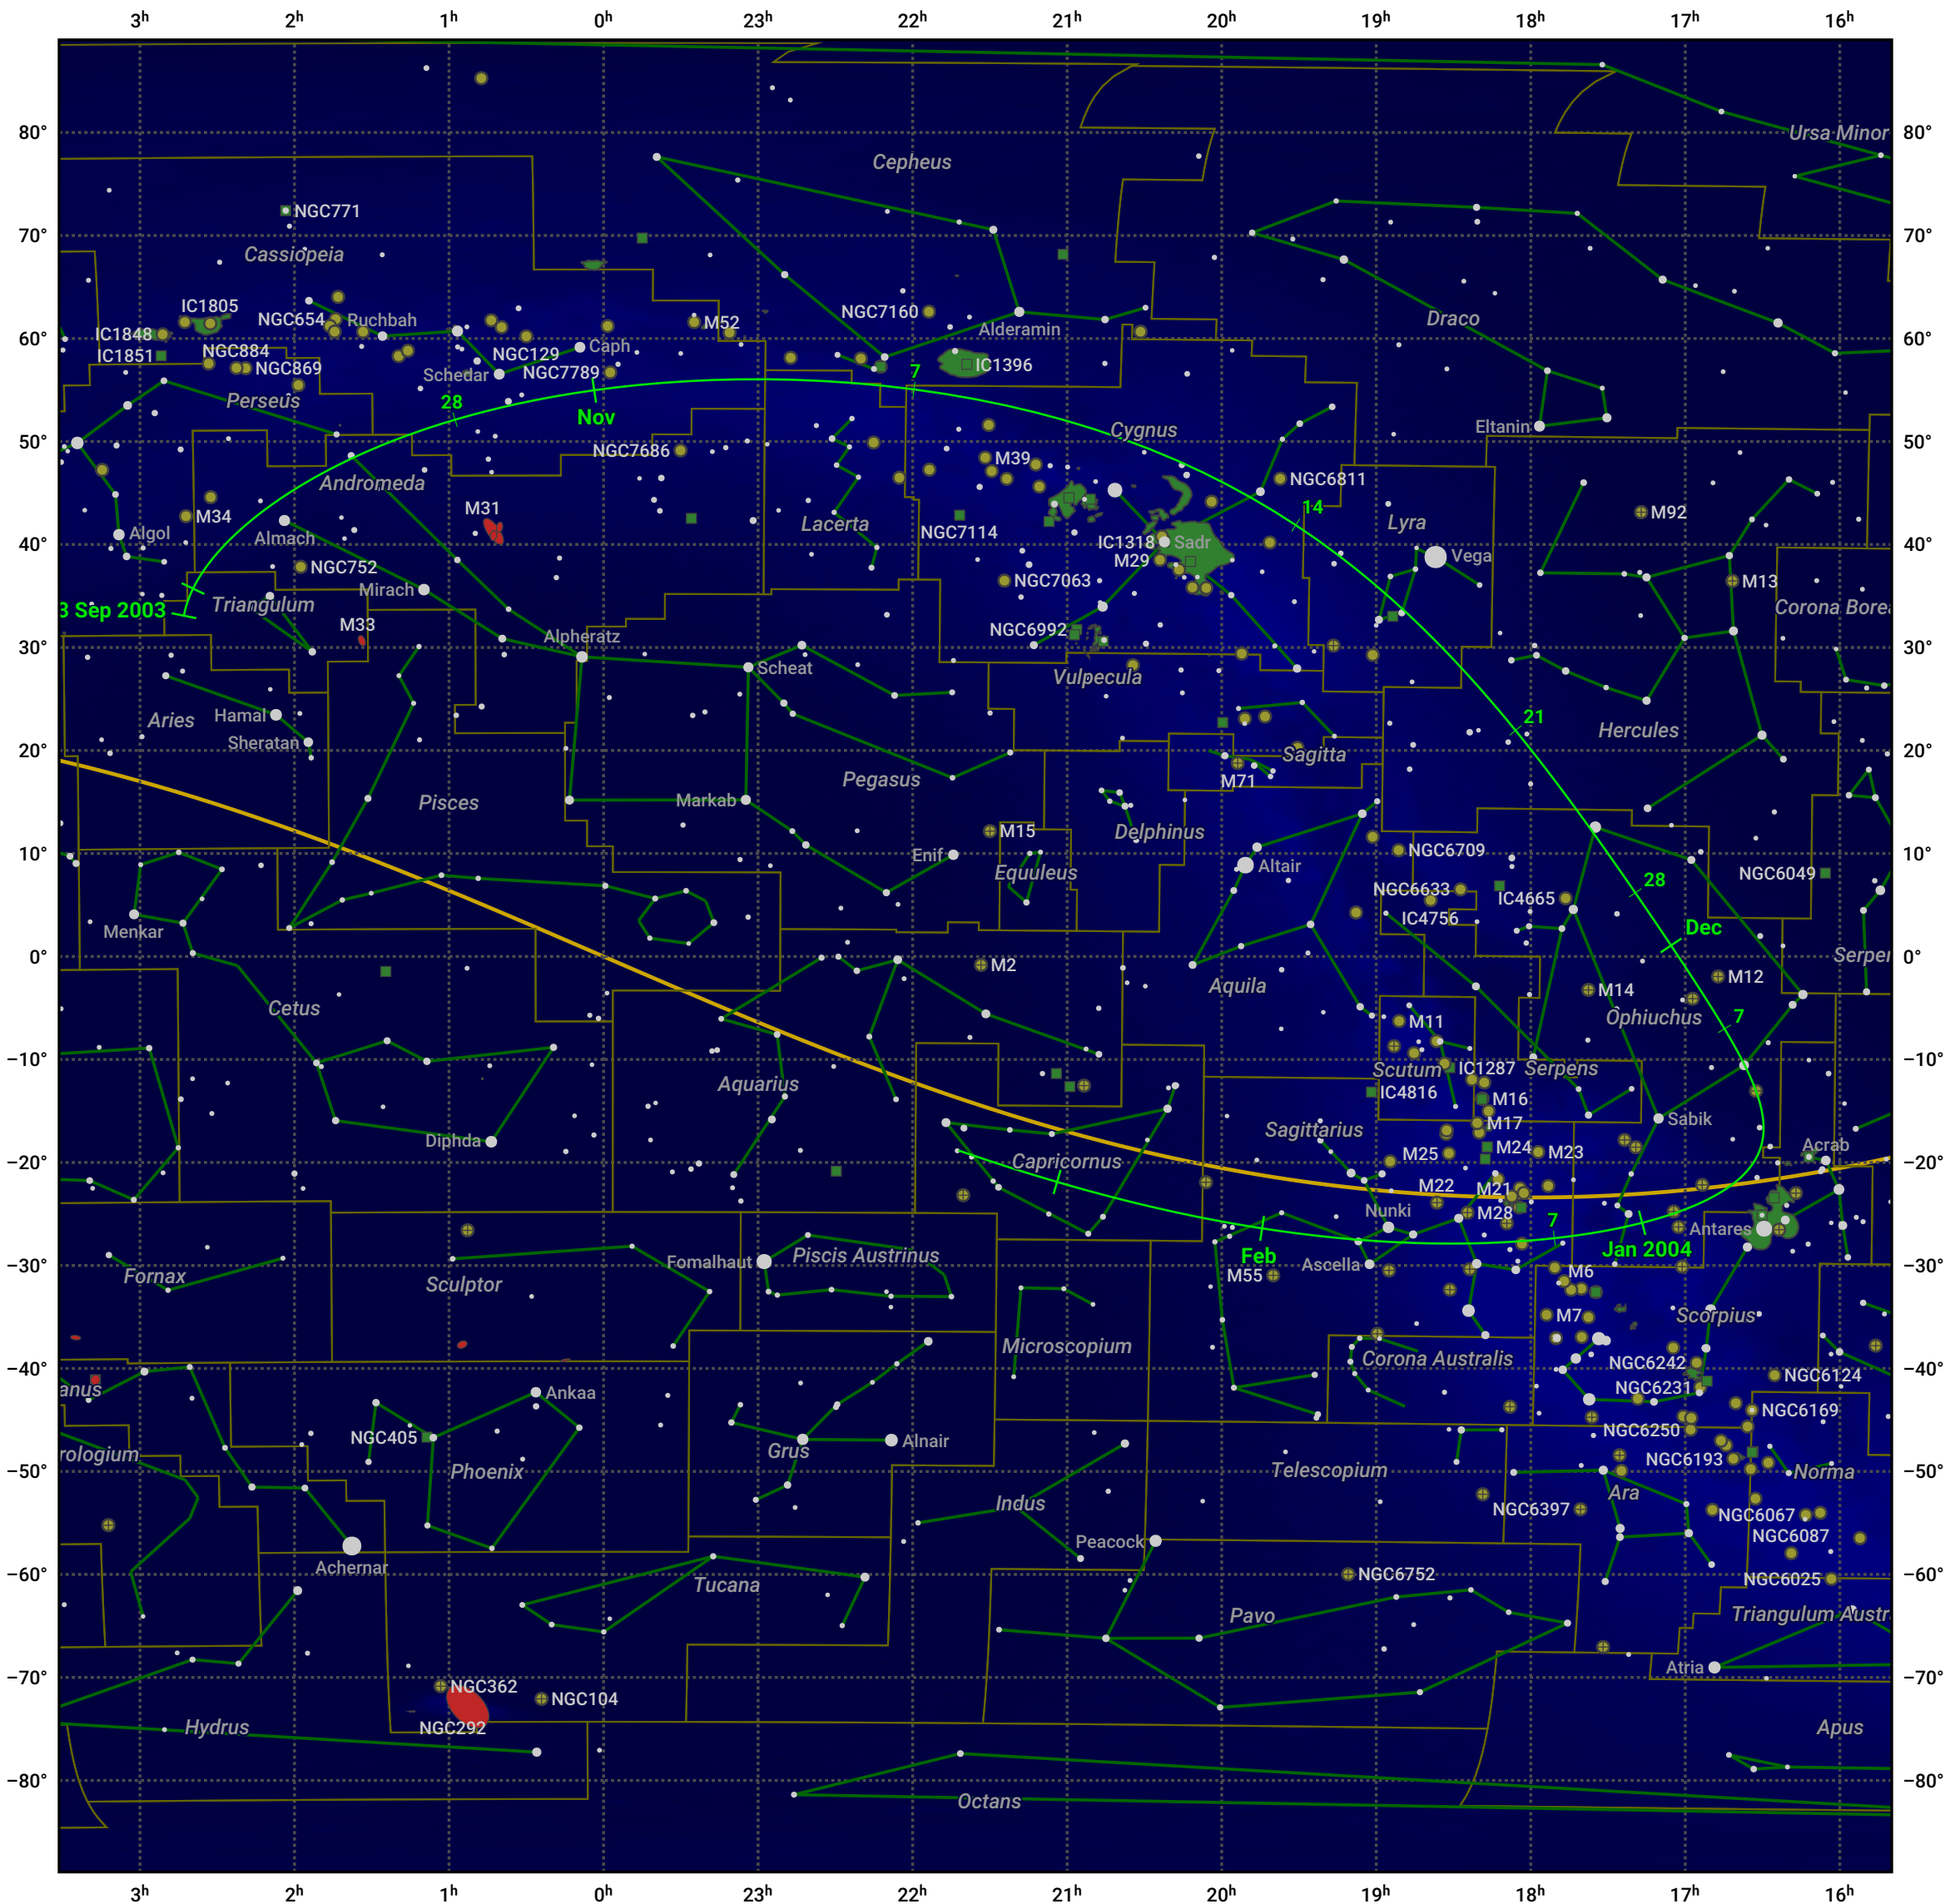

# The path of 2P/Encke starting on 23 Sep 2003

© Dominic Ford 2011–2024. Date markers placed at midnight UTC. Downloaded from <https://in-the-sky.org>

Magnitude scale: • 5.0 • 4.0 • 3.0 • 2.0 • 1.0 • 0.0

— Ecliptic Plane

● Galaxy ■ Bright nebula ● Open cluster ⊕ Globular cluster

Date	Mag
2003 Oct 6	11.1
2003 Oct 16	10.1
2003 Oct 25	9.1
2003 Nov 1	8.2
2003 Nov 2	8.0
2003 Nov 11	7.0
2003 Dec 11	6.0
2004 Jan 1	6.4
2004 Jan 4	7.0
2004 Jan 10	8.2
2004 Jan 17	9.3
2004 Jan 25	10.3
2004 Feb 4	11.4
2004 Feb 17	12.4
2004 Mar 1	13.1
2004 Mar 6	13.4