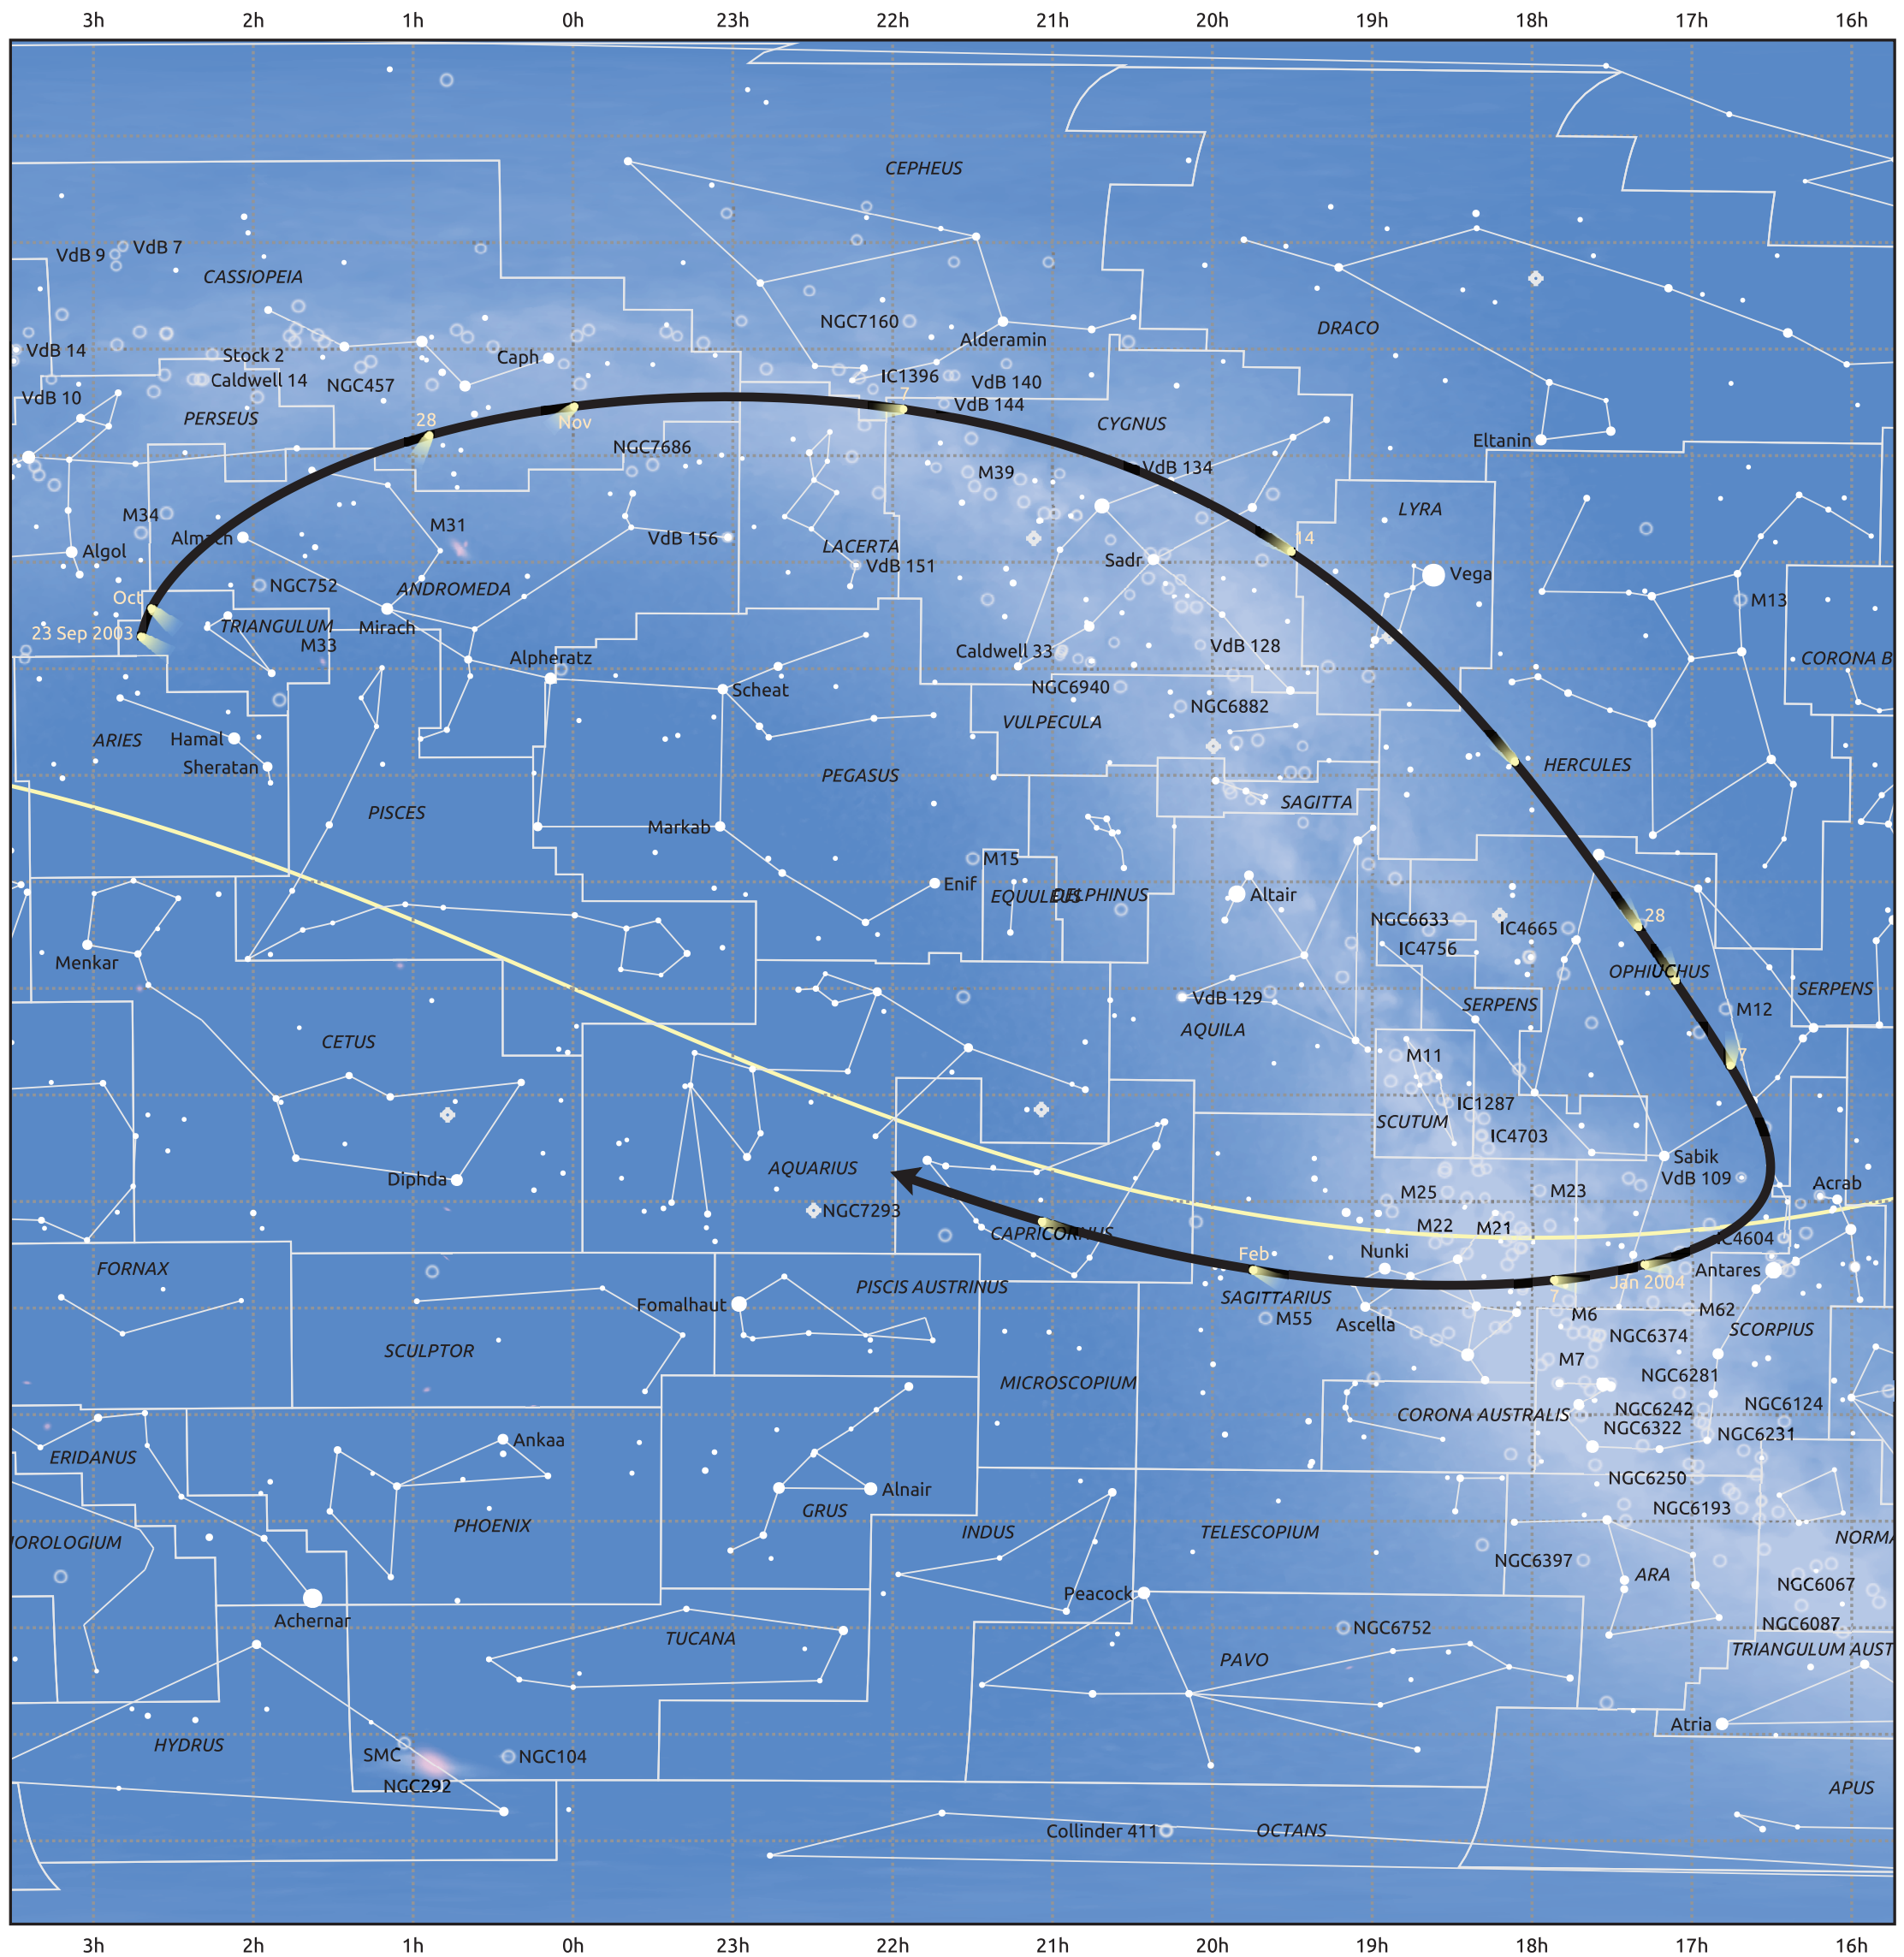

The path of 2P/Encke starting on 23 Sep 2003

© Dominic Ford 2011–2025. Date markers placed at midnight UTC. Downloaded from <https://in-the-sky.org>

Magnitude scale: • 5.0 • 4.0 • 3.0 • 2.0 • 1.0 • 0.0

— Ecliptic Plane

Galaxy Bright nebula Open cluster Globular cluster Planetary nebula

Date	Mag
2003 Oct 6	11.1
2003 Oct 16	10.1
2003 Oct 25	9.1
2003 Nov 1	8.2
2003 Nov 2	8.0
2003 Nov 11	7.0
2003 Dec 10	6.0
2004 Jan 1	6.4
2004 Jan 4	7.0
2004 Jan 10	8.2
2004 Jan 17	9.3
2004 Jan 25	10.4
2004 Feb 4	11.4
2004 Feb 17	12.4
2004 Mar 1	13.1
2004 Mar 6	13.4