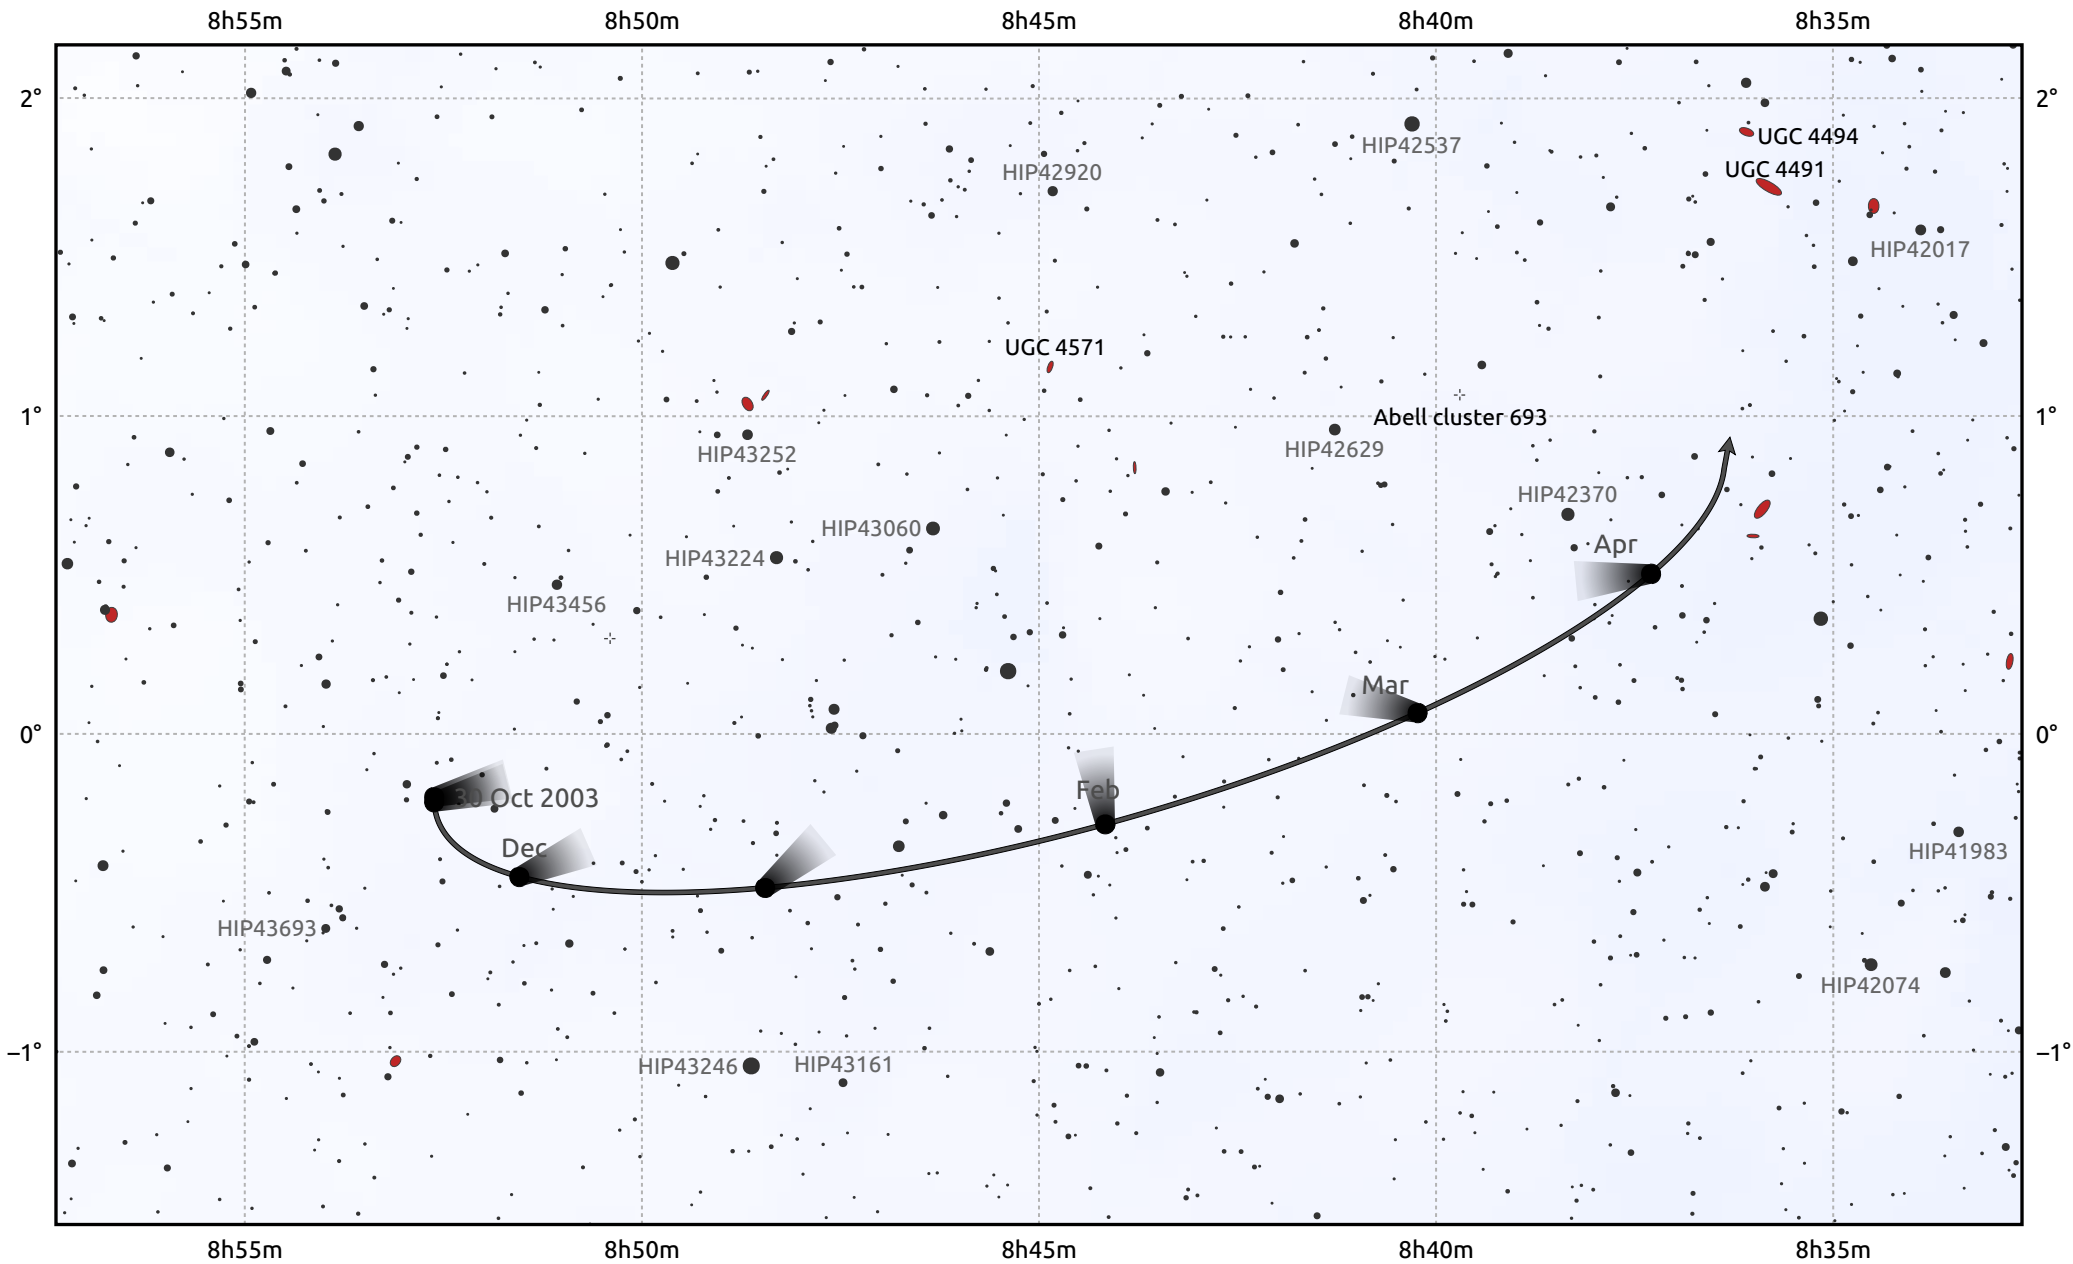

The path of 1P/Halley starting on 30 Oct 2003

© Dominic Ford 2011–2026. Date markers placed at midnight UTC. Downloaded from <https://in-the-sky.org>

Magnitude scale: · 12.0 · 11.0 · 10.0 · 9.0 · 8.0 · 7.0 · 6.0

— Ecliptic Plane

- Galaxy
- Bright nebula
- Open cluster
- Globular cluster
- Planetary nebula

Date	Mag
2003 Nov 1	nan
2004 Jan 1	nan
2004 Mar 1	nan