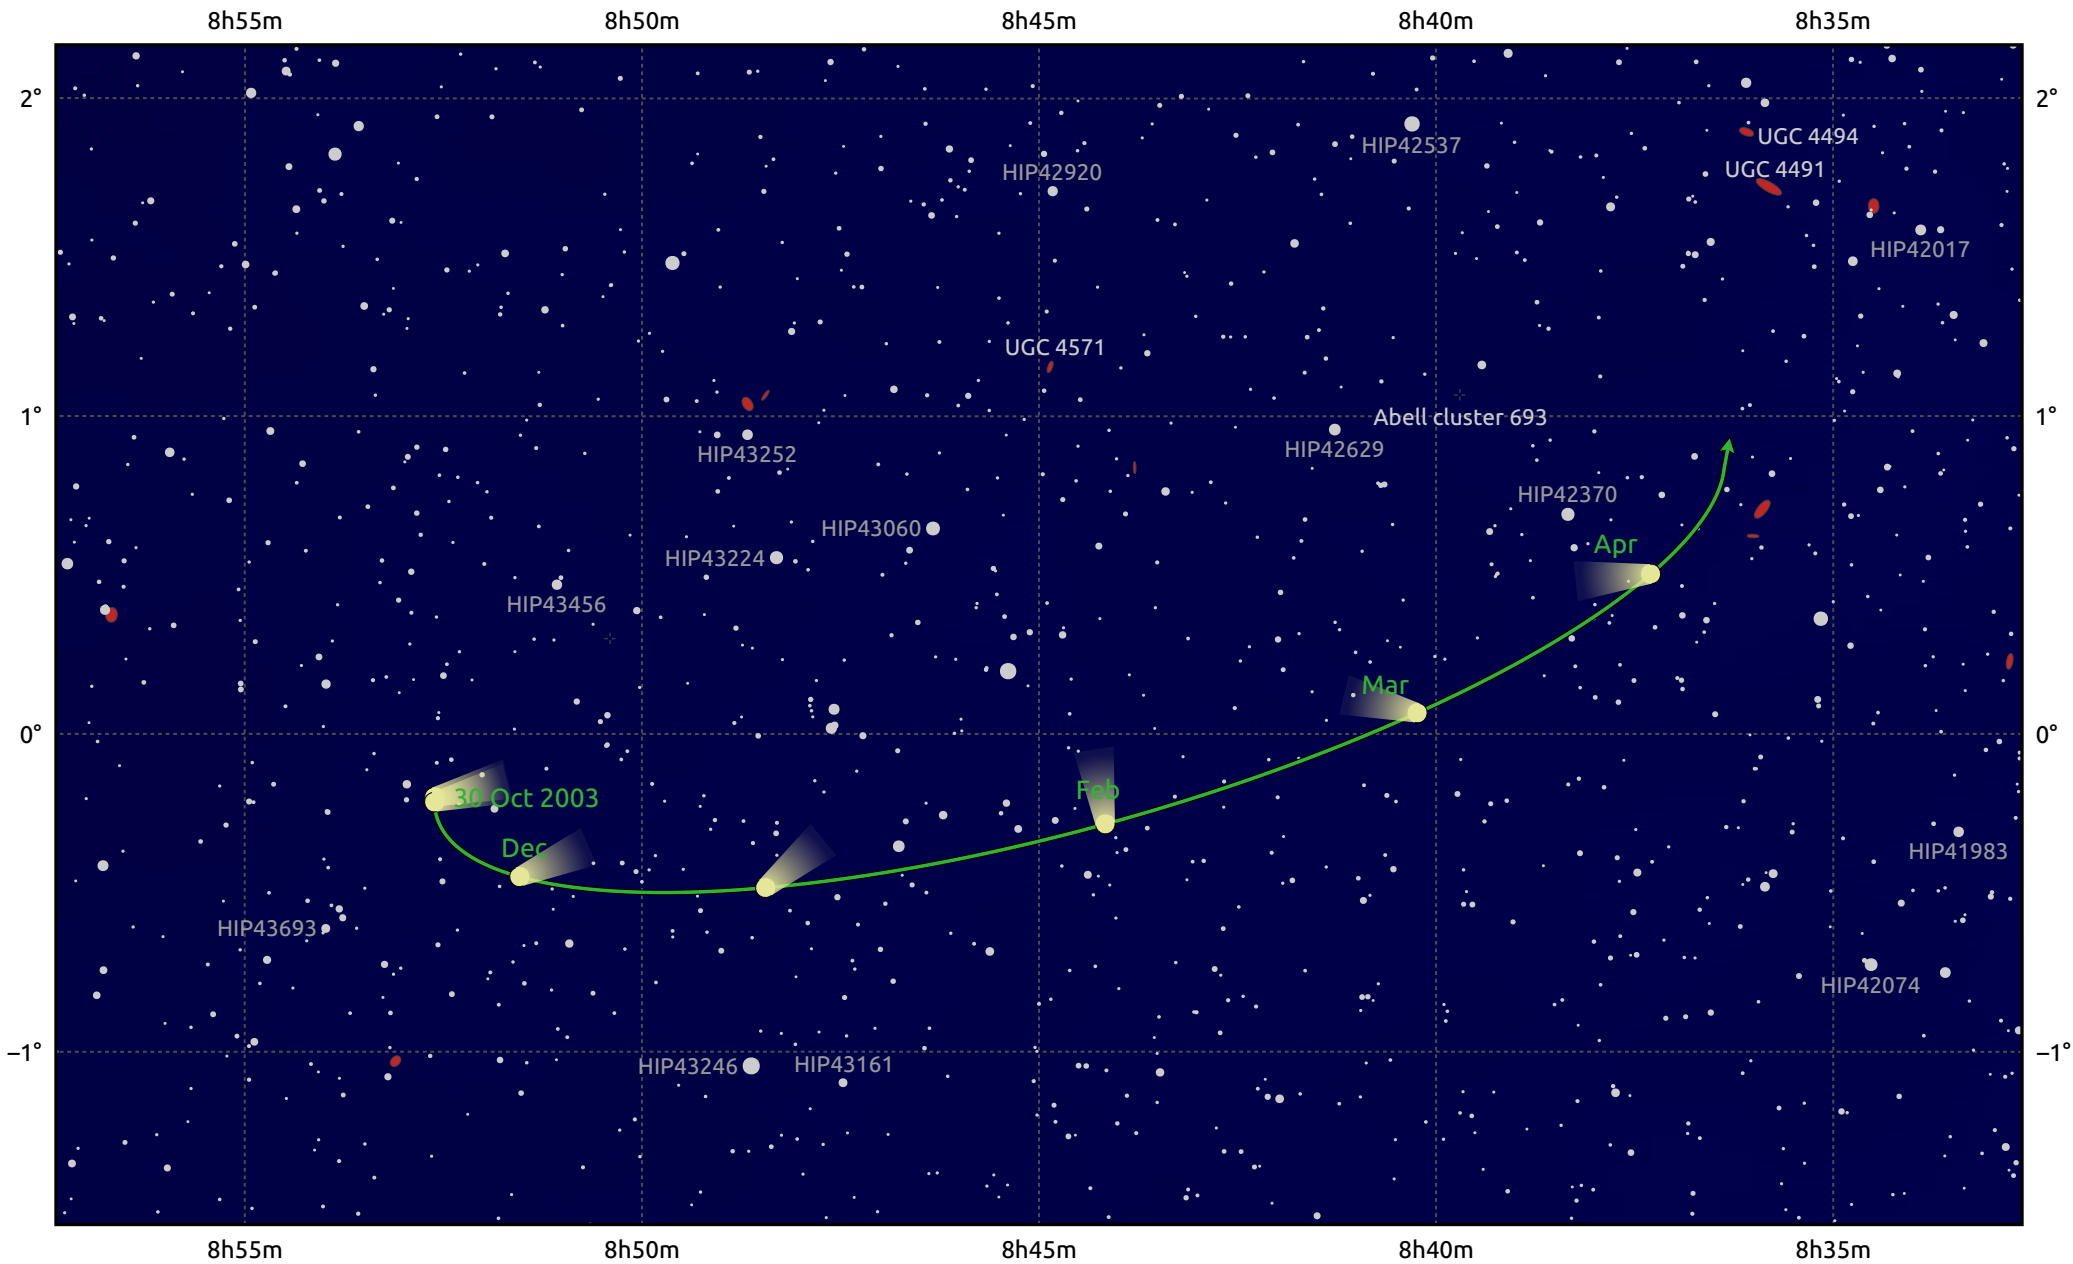

# The path of 1P/Halley starting on 30 Oct 2003

© Dominic Ford 2011–2026. Date markers placed at midnight UTC. Downloaded from <https://in-the-sky.org>

Magnitude scale: · 12.0 · 11.0 · 10.0 · 9.0 · 8.0 · 7.0 · 6.0

— Ecliptic Plane

● Galaxy   
 ■ Bright nebula   
 ● Open cluster   
 ⊕ Globular cluster   
 ⊕ Planetary nebula

Date	Mag
2003 Nov 1	nan
2004 Jan 1	nan
2004 Mar 1	nan