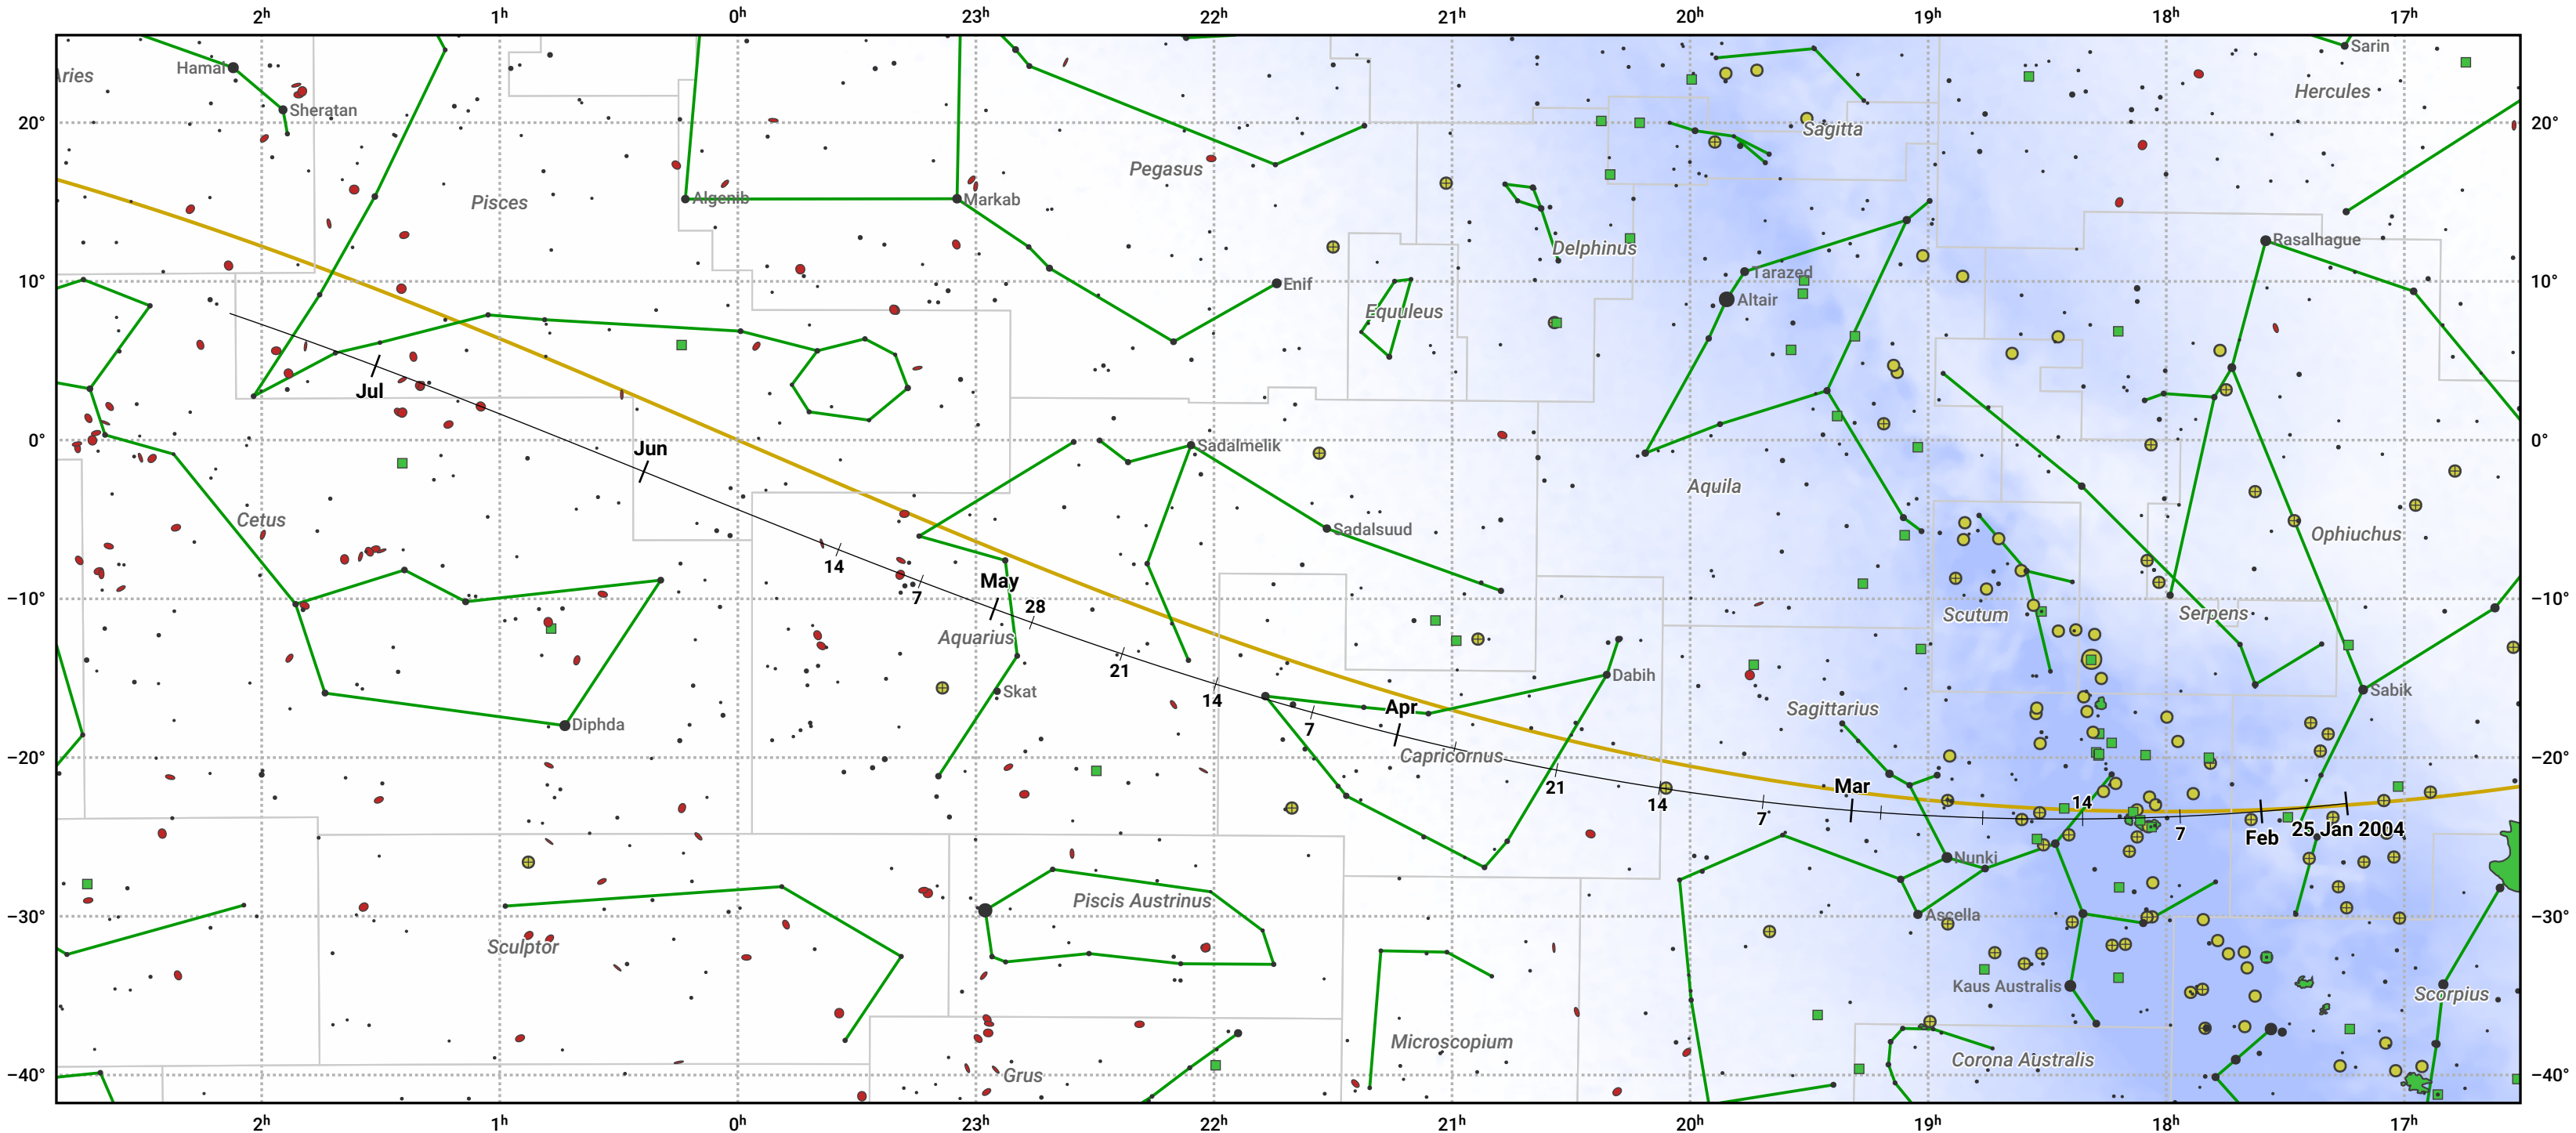

The path of 88P/Howell starting on 25 Jan 2004

© Dominic Ford 2011–2024. Date markers placed at midnight UTC. Downloaded from <https://in-the-sky.org>

Magnitude scale: 6.0 5.0 4.0 3.0 2.0 1.0 0.0

— Ecliptic Plane

Galaxy Bright nebula Open cluster Globular cluster

Date	Mag
2004 Feb 22	10.0
2004 Mar 1	9.7
2004 Apr 2	9.0
2004 May 1	8.8
2004 Jul 1	9.8
2004 Jul 11	10.0