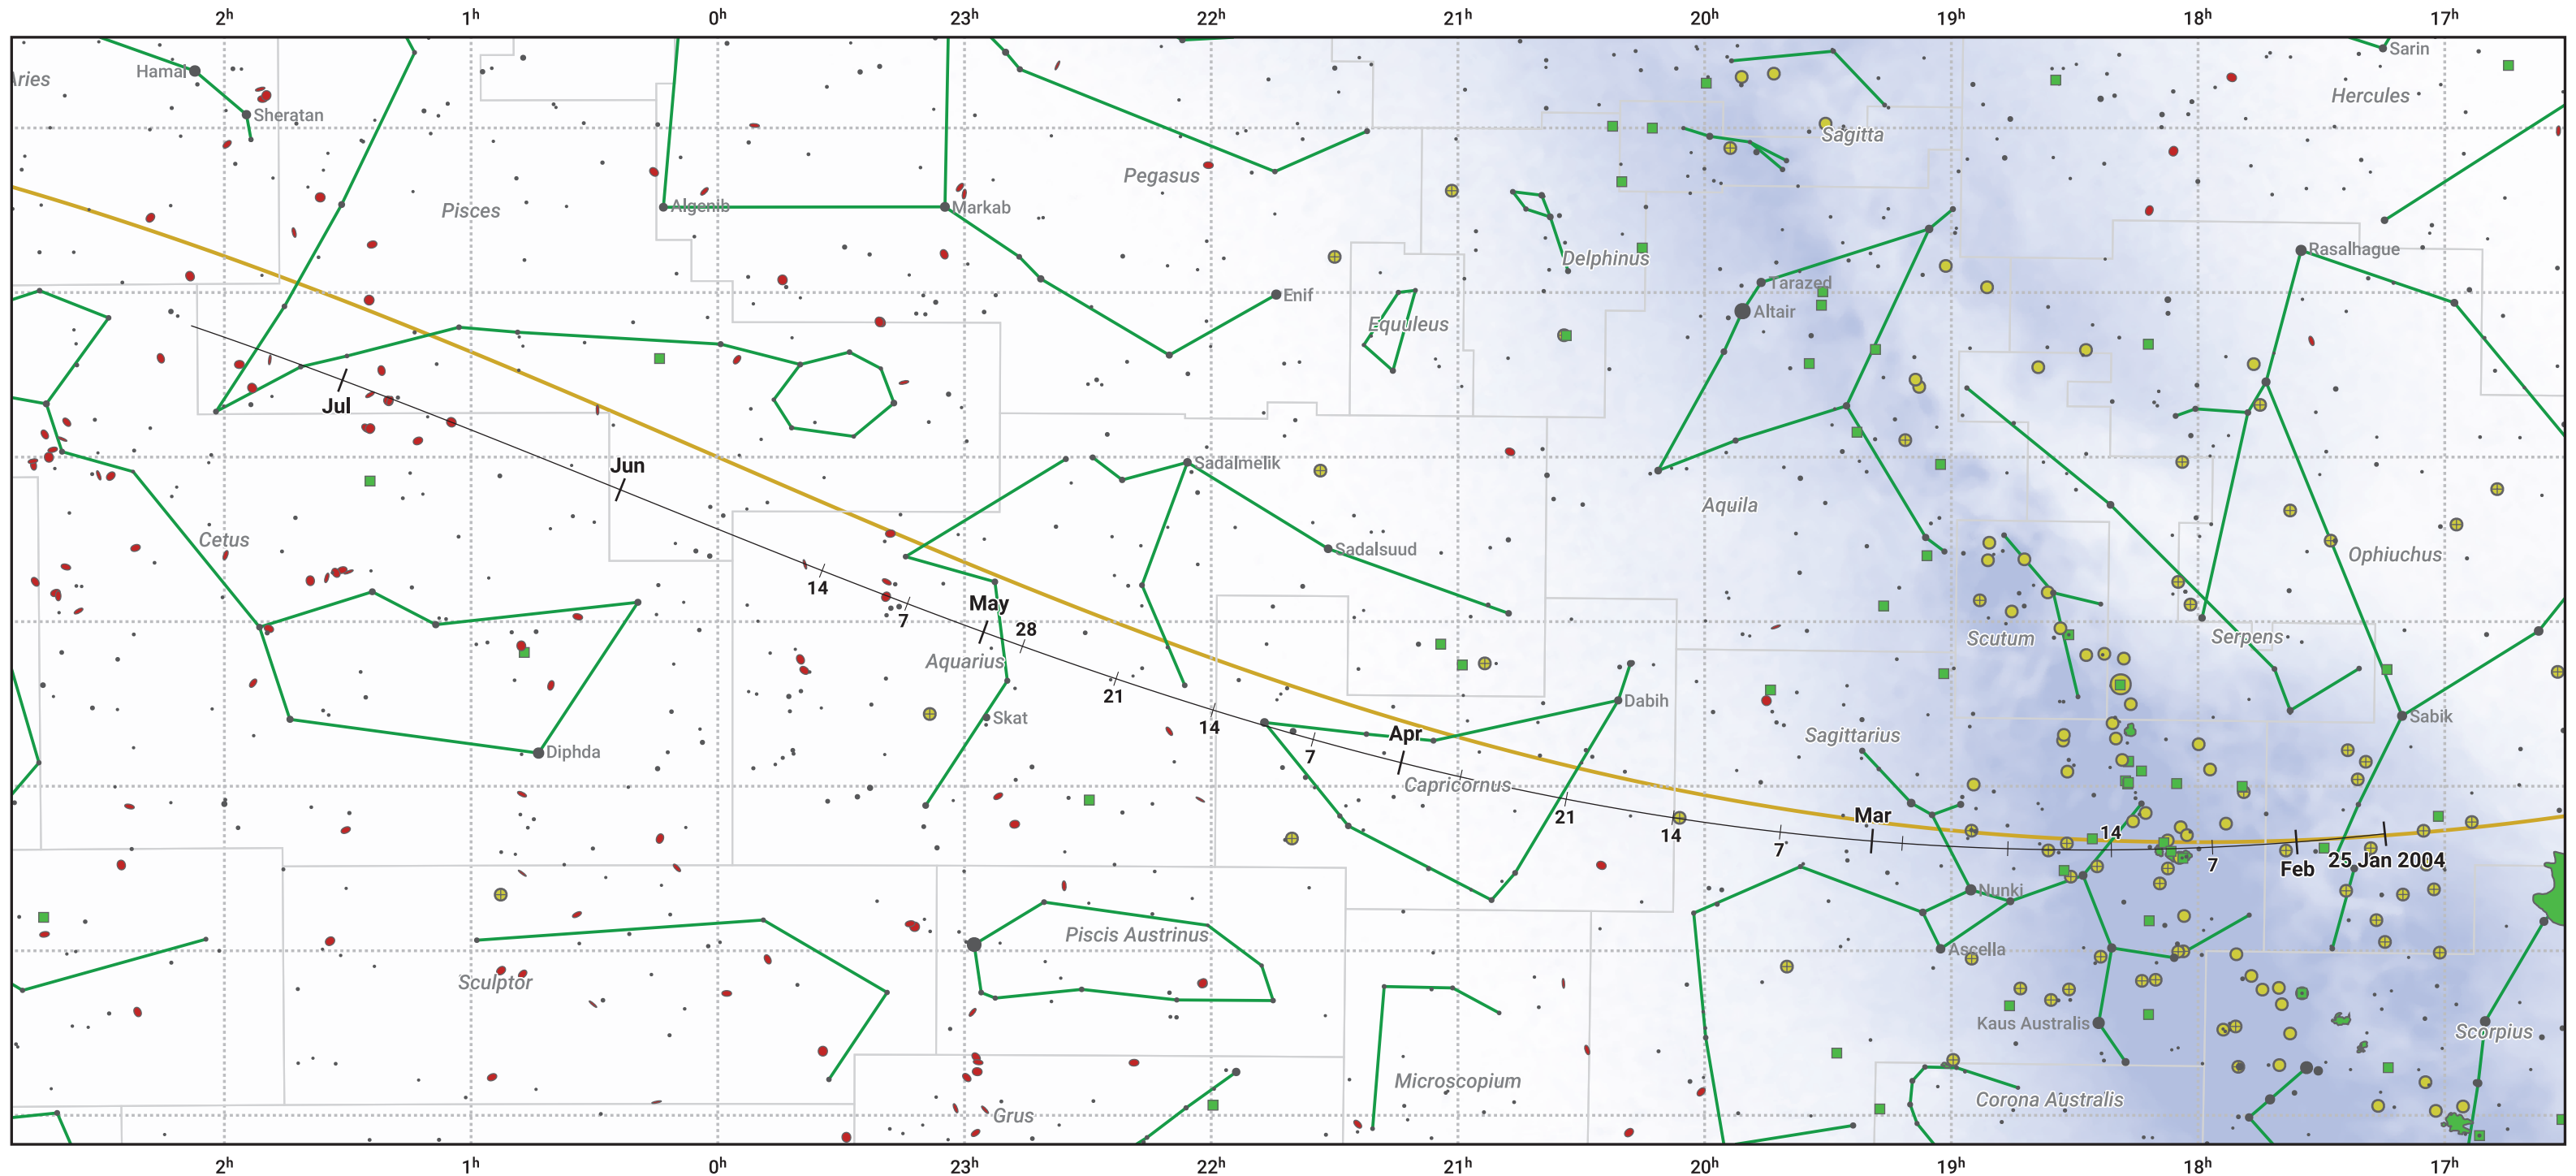

# The path of 88P/Howell starting on 25 Jan 2004

© Dominic Ford 2011–2024. Date markers placed at midnight UTC. Downloaded from <https://in-the-sky.org>

Magnitude scale:  6.0  5.0  4.0  3.0  2.0  1.0  0.0

Ecliptic Plane

Galaxy   
  Bright nebula   
  Open cluster   
  Globular cluster

Date	Mag
2004 Feb 22	10.0
2004 Mar 1	9.7
2004 Apr 2	9.0
2004 May 1	8.8
2004 Jul 1	9.8
2004 Jul 11	10.0