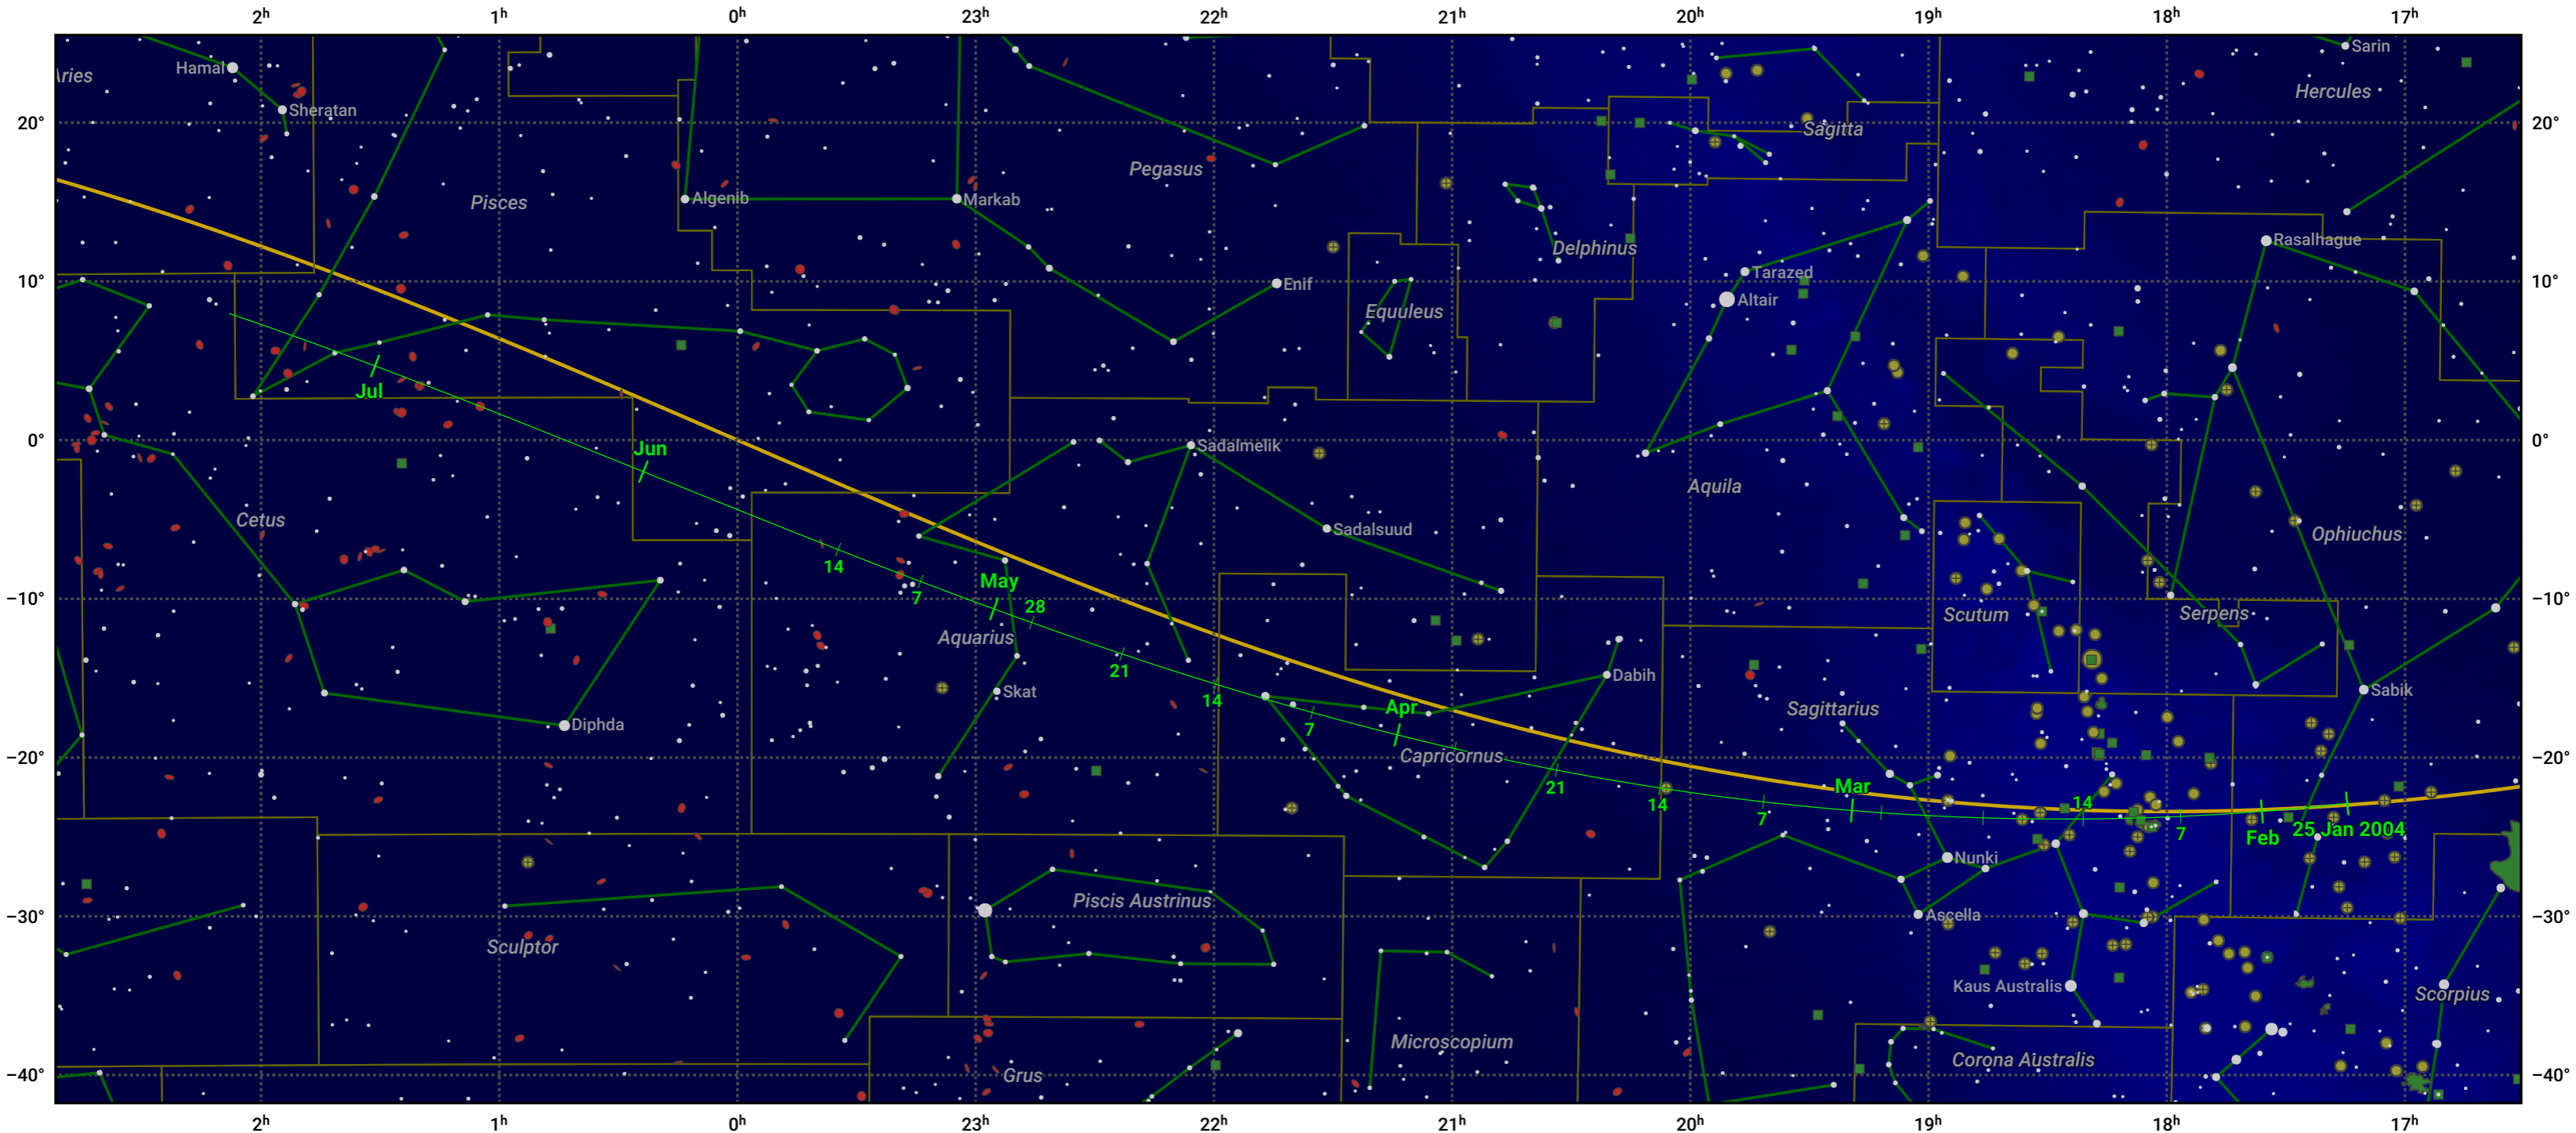

The path of 88P/Howell starting on 25 Jan 2004

© Dominic Ford 2011–2024. Date markers placed at midnight UTC. Downloaded from <https://in-the-sky.org>

Magnitude scale: ● 6.0 ● 5.0 ● 4.0 ● 3.0 ● 2.0 ● 1.0 ● 0.0

— Ecliptic Plane

■ Galaxy
 ■ Bright nebula
 ● Open cluster
 ⊕ Globular cluster

Date	Mag
2004 Feb 22	10.0
2004 Mar 1	9.7
2004 Apr 2	9.0
2004 May 1	8.8
2004 Jul 1	9.8
2004 Jul 11	10.0