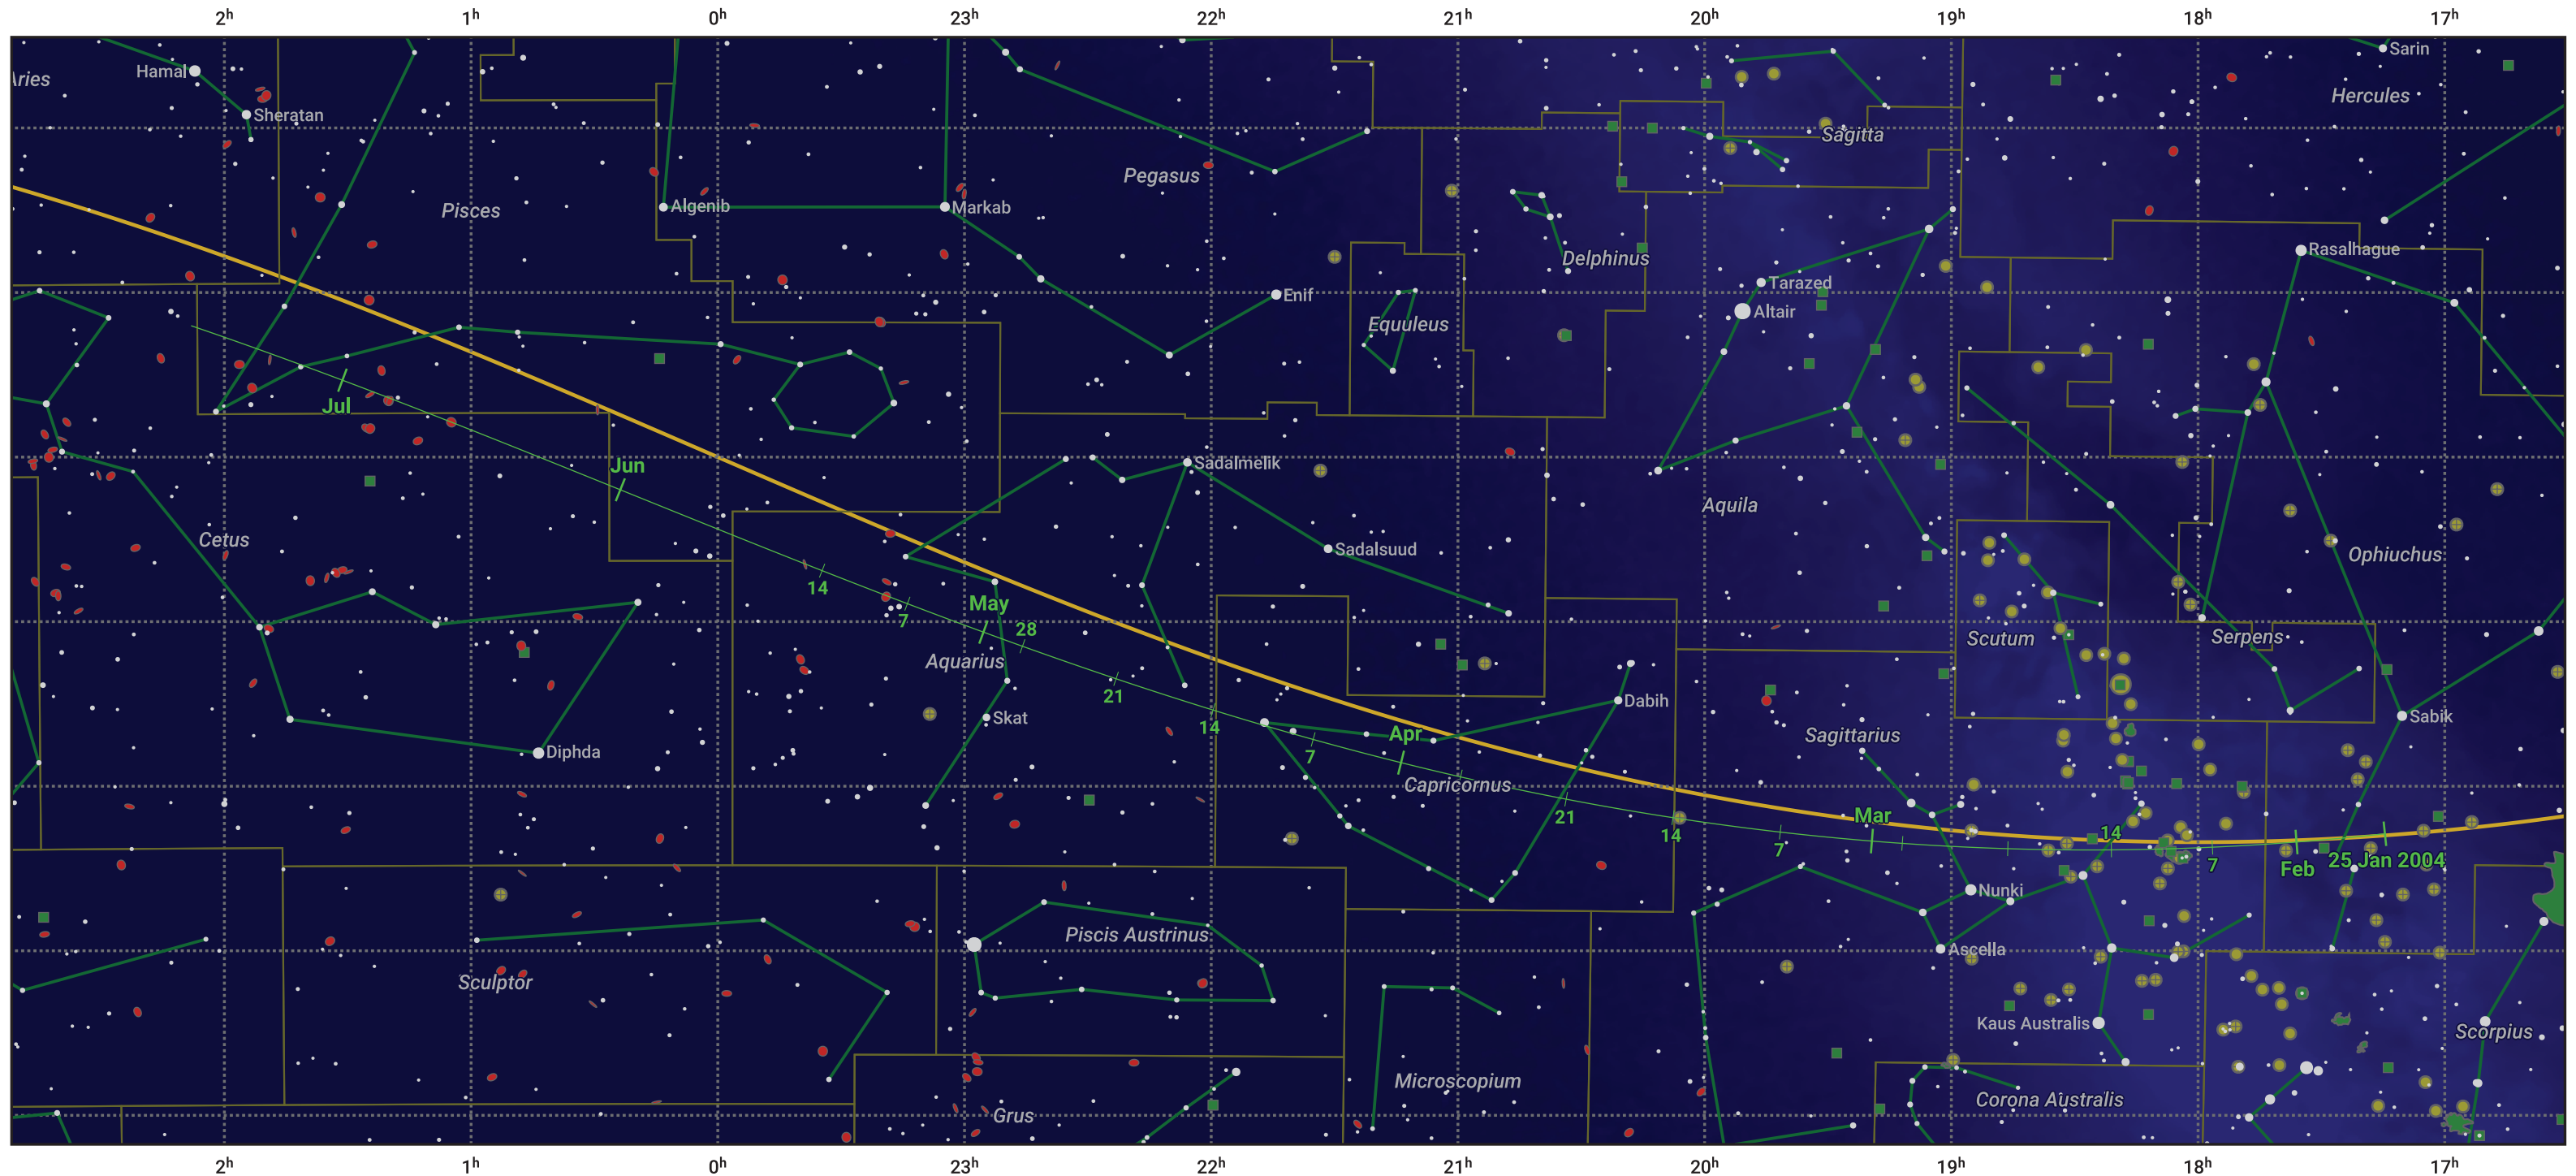

The path of 88P/Howell starting on 25 Jan 2004

© Dominic Ford 2011–2024. Date markers placed at midnight UTC. Downloaded from <https://in-the-sky.org>

Magnitude scale: 6.0 5.0 4.0 3.0 2.0 1.0 0.0

Ecliptic Plane

Galaxy Bright nebula Open cluster Globular cluster

Date	Mag
2004 Feb 22	10.0
2004 Mar 1	9.7
2004 Apr 2	9.0
2004 May 1	8.8
2004 Jul 1	9.8
2004 Jul 11	10.0