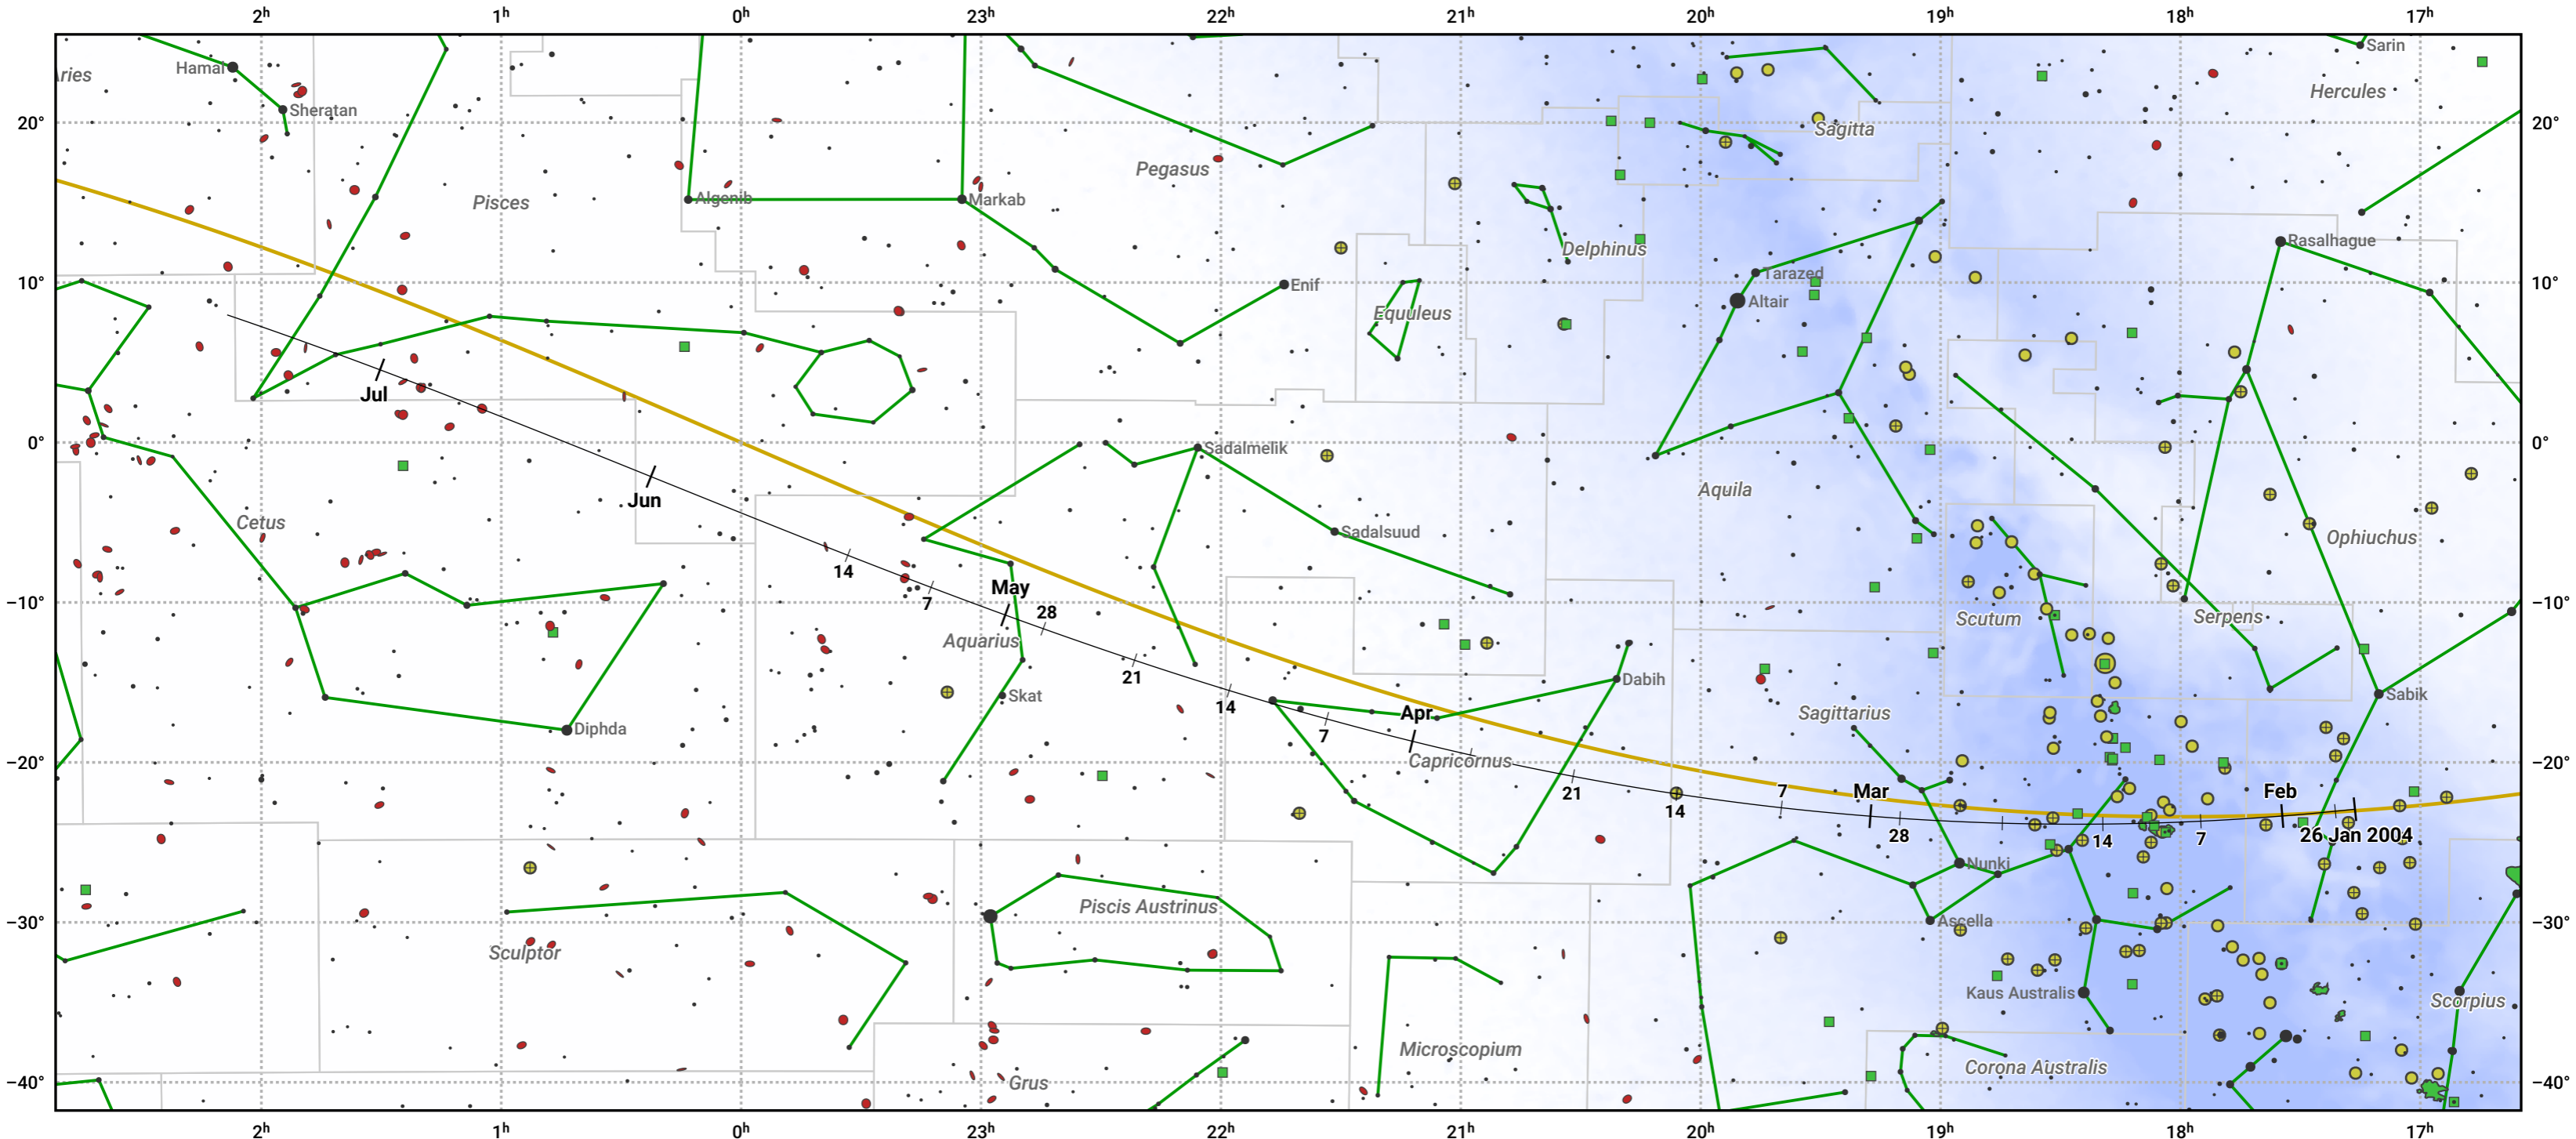

The path of 88P/Howell starting on 26 Jan 2004

© Dominic Ford 2011–2024. Date markers placed at midnight UTC. Downloaded from <https://in-the-sky.org>

Magnitude scale: ● 6.0 ● 5.0 ● 4.0 ● 3.0 ● 2.0 ● 1.0 ● 0.0

— Ecliptic Plane

● Galaxy ■ Bright nebula ● Open cluster ⊕ Globular cluster

Date	Mag
2004 Feb 23	10.0
2004 Mar 1	9.7
2004 Apr 3	9.0
2004 May 1	8.8
2004 Jul 1	9.7
2004 Jul 12	10.0