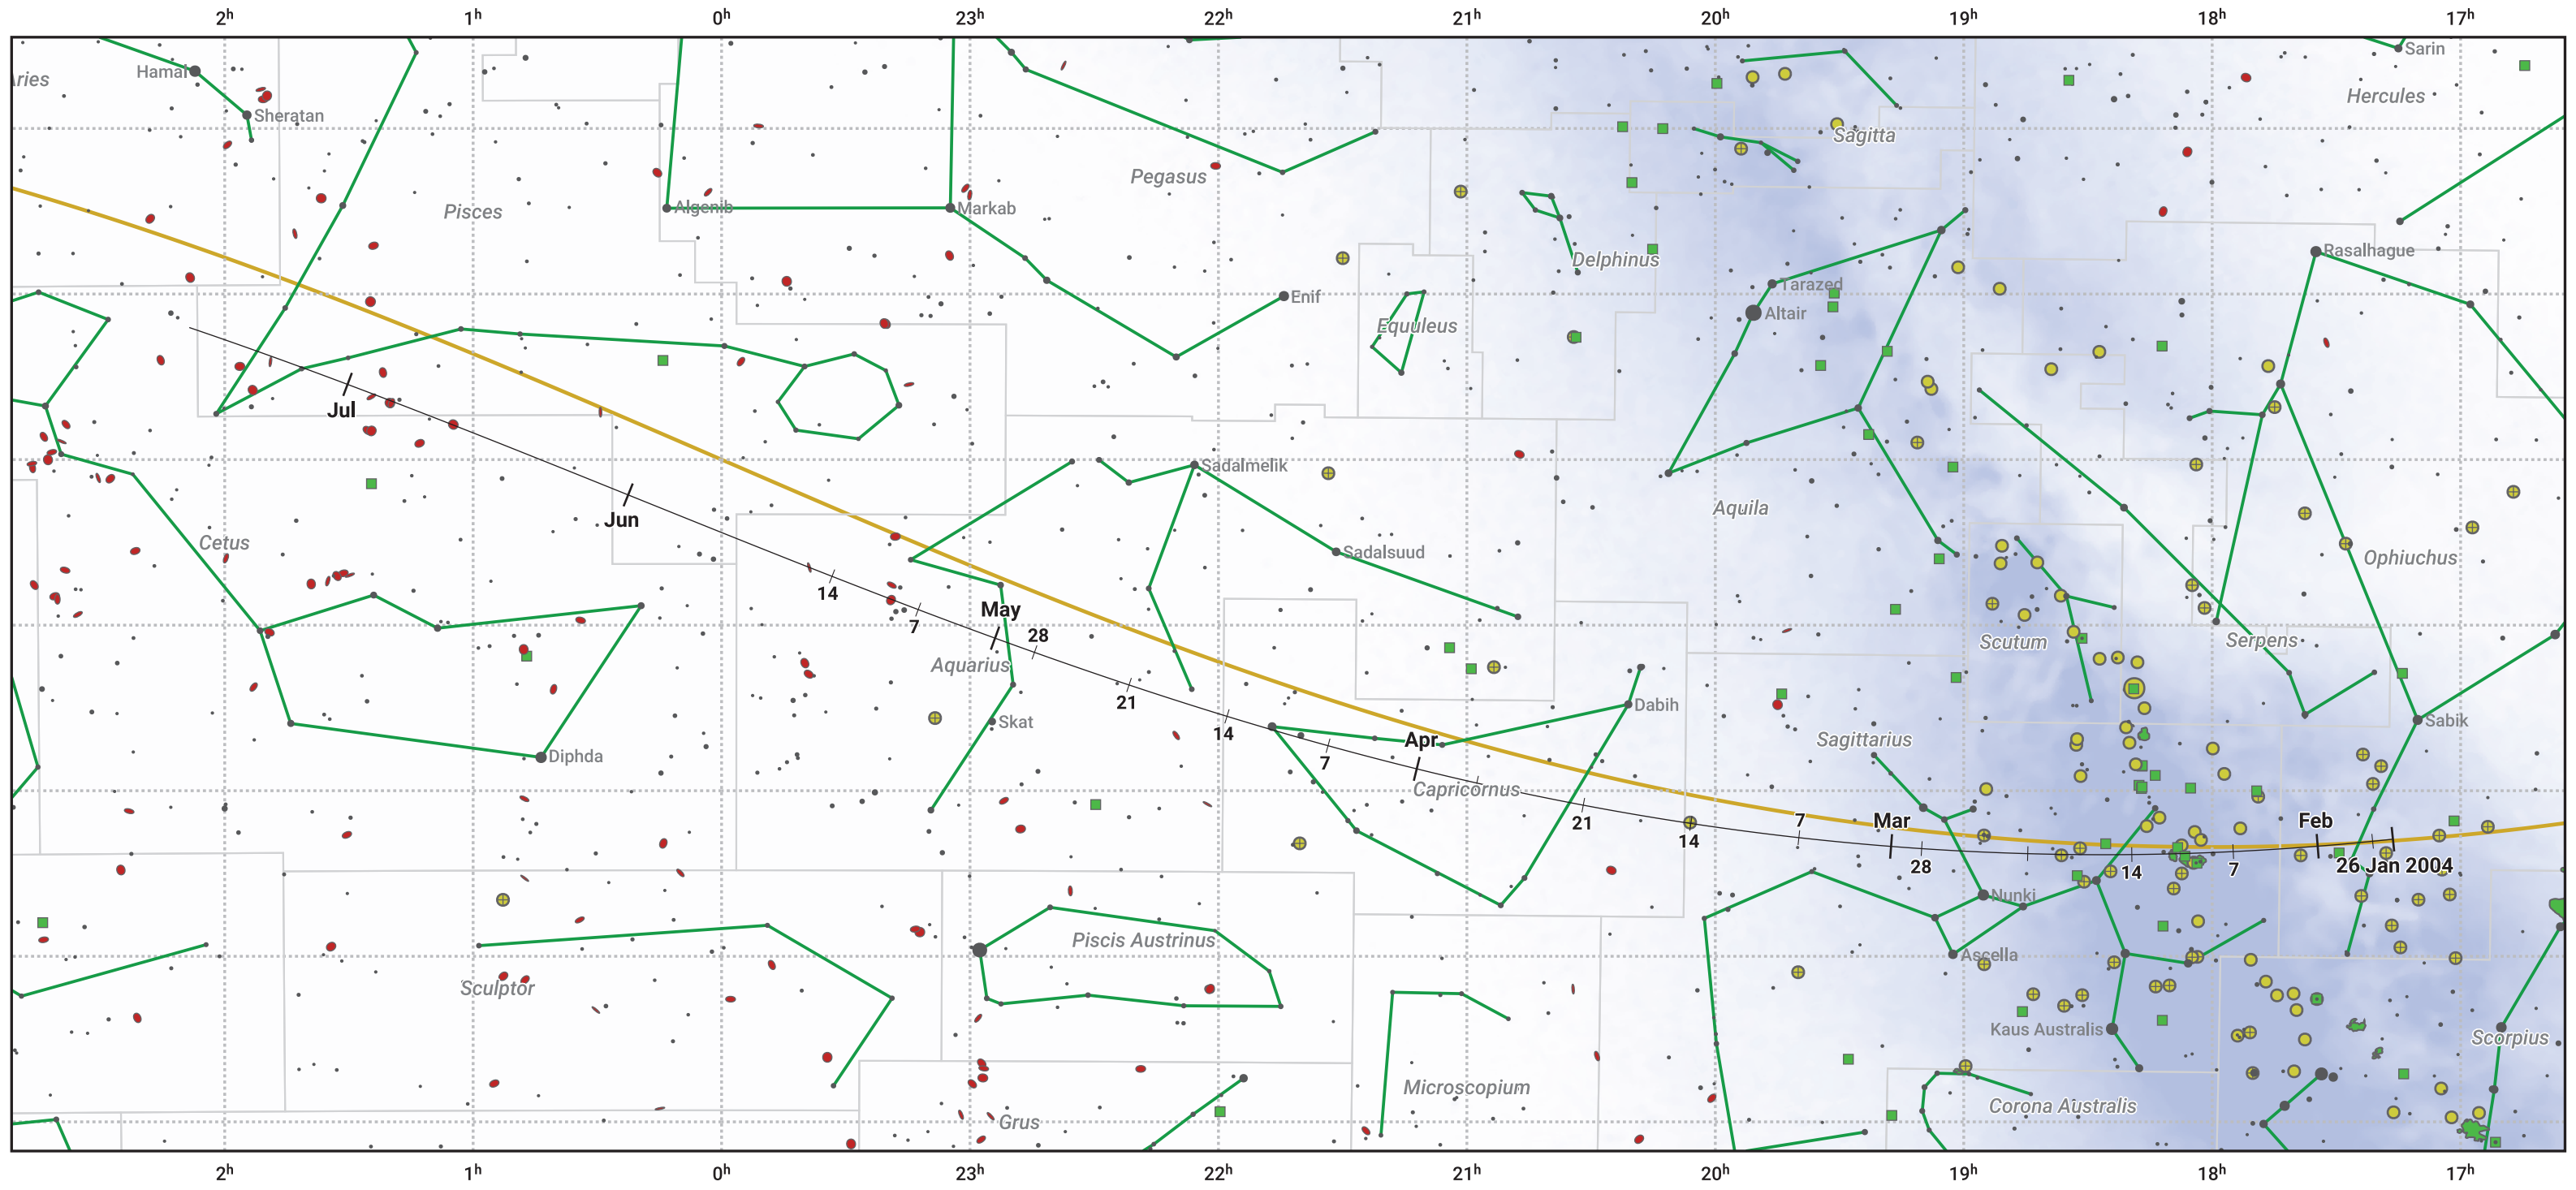

The path of 88P/Howell starting on 26 Jan 2004

© Dominic Ford 2011–2024. Date markers placed at midnight UTC. Downloaded from <https://in-the-sky.org>

Magnitude scale: -6.0 -5.0 -4.0 -3.0 -2.0 -1.0 0.0

Ecliptic Plane

Galaxy Bright nebula Open cluster Globular cluster

Date	Mag
2004 Feb 23	10.0
2004 Mar 1	9.7
2004 Apr 3	9.0
2004 May 1	8.8
2004 Jul 1	9.7
2004 Jul 12	10.0