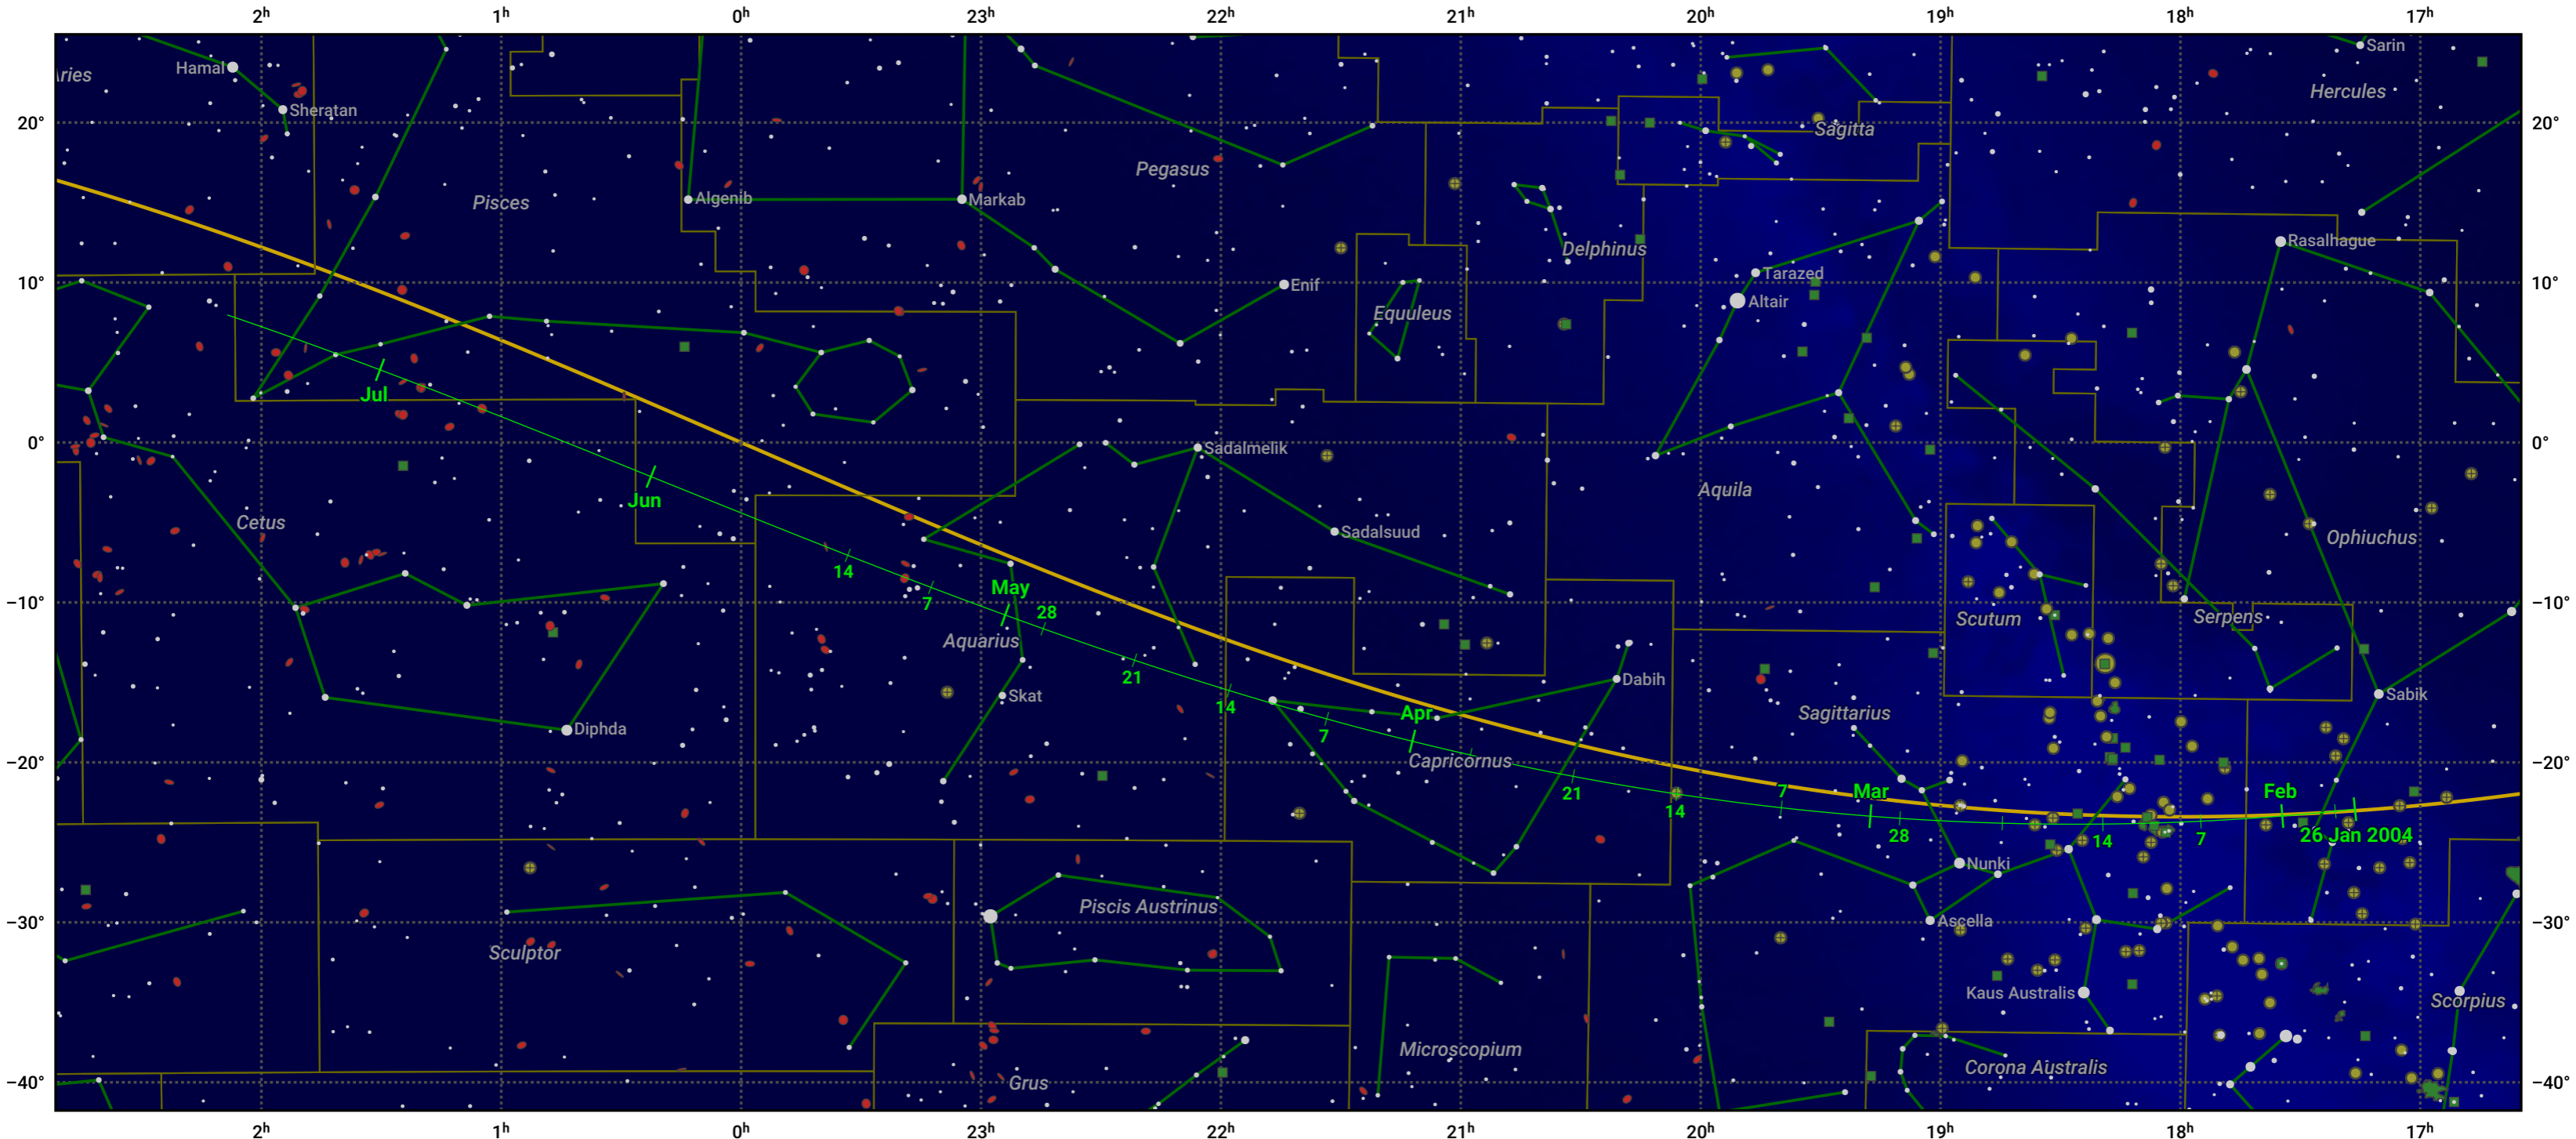

The path of 88P/Howell starting on 26 Jan 2004

© Dominic Ford 2011–2024. Date markers placed at midnight UTC. Downloaded from <https://in-the-sky.org>

Magnitude scale: -6.0 -5.0 -4.0 -3.0 -2.0 -1.0 0.0

Ecliptic Plane

Galaxy Bright nebula Open cluster + Globular cluster

Date	Mag
2004 Feb 23	10.0
2004 Mar 1	9.7
2004 Apr 3	9.0
2004 May 1	8.8
2004 Jul 1	9.7
2004 Jul 12	10.0