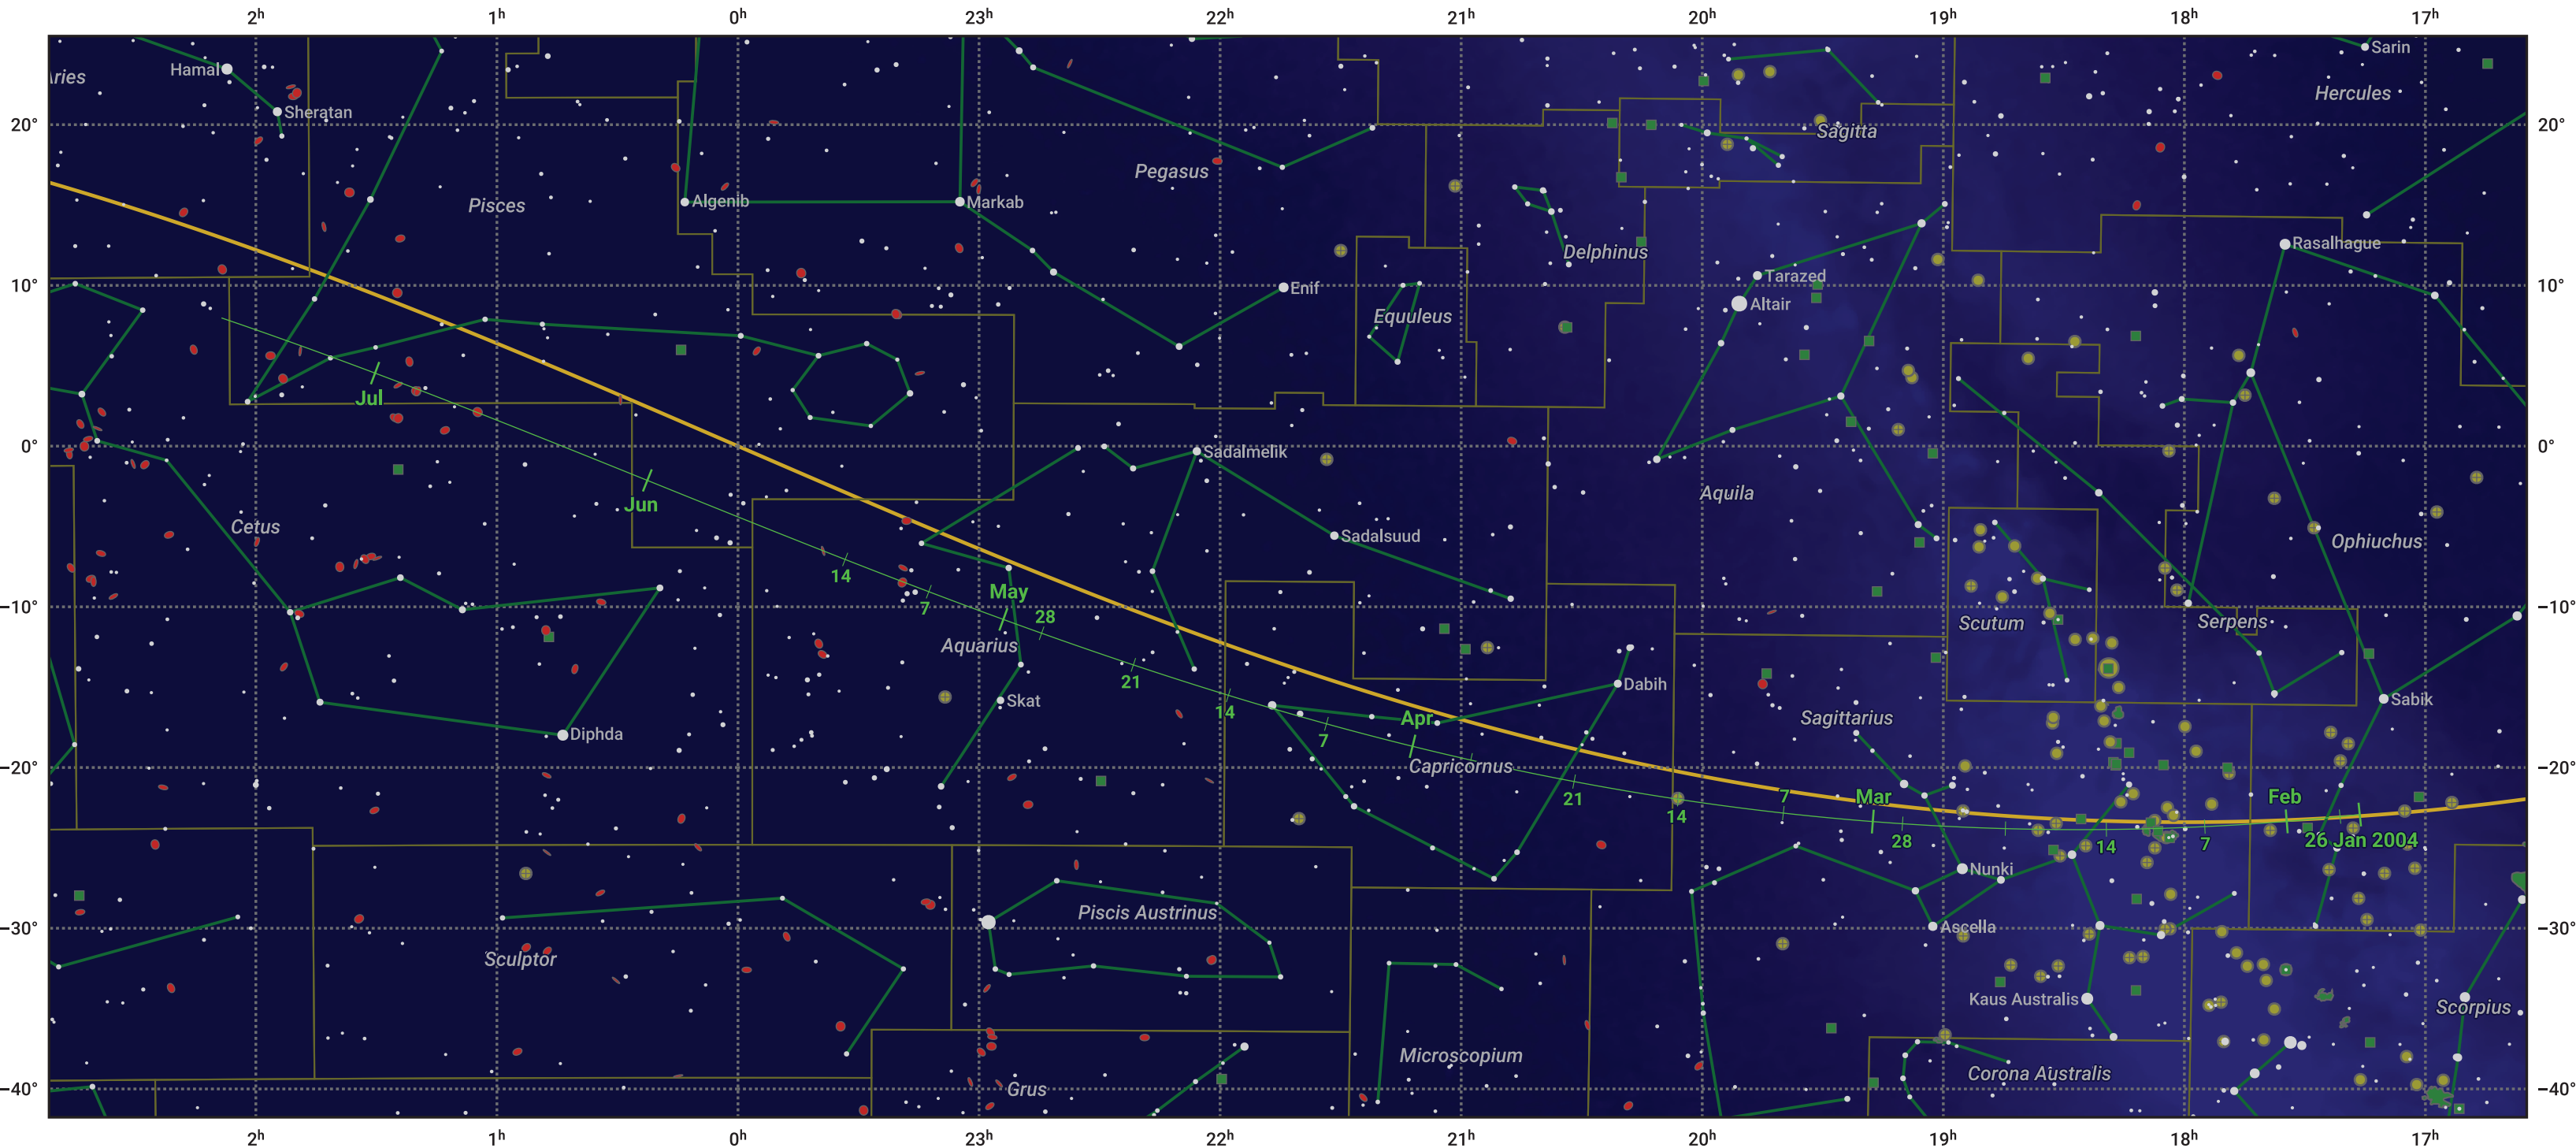

The path of 88P/Howell starting on 26 Jan 2004

© Dominic Ford 2011–2024. Date markers placed at midnight UTC. Downloaded from <https://in-the-sky.org>

Magnitude scale: -6.0 -5.0 -4.0 -3.0 -2.0 -1.0 0.0

Ecliptic Plane

Galaxy Bright nebula Open cluster Globular cluster

Date	Mag
2004 Feb 23	10.0
2004 Mar 1	9.7
2004 Apr 3	9.0
2004 May 1	8.8
2004 Jul 1	9.7
2004 Jul 12	10.0