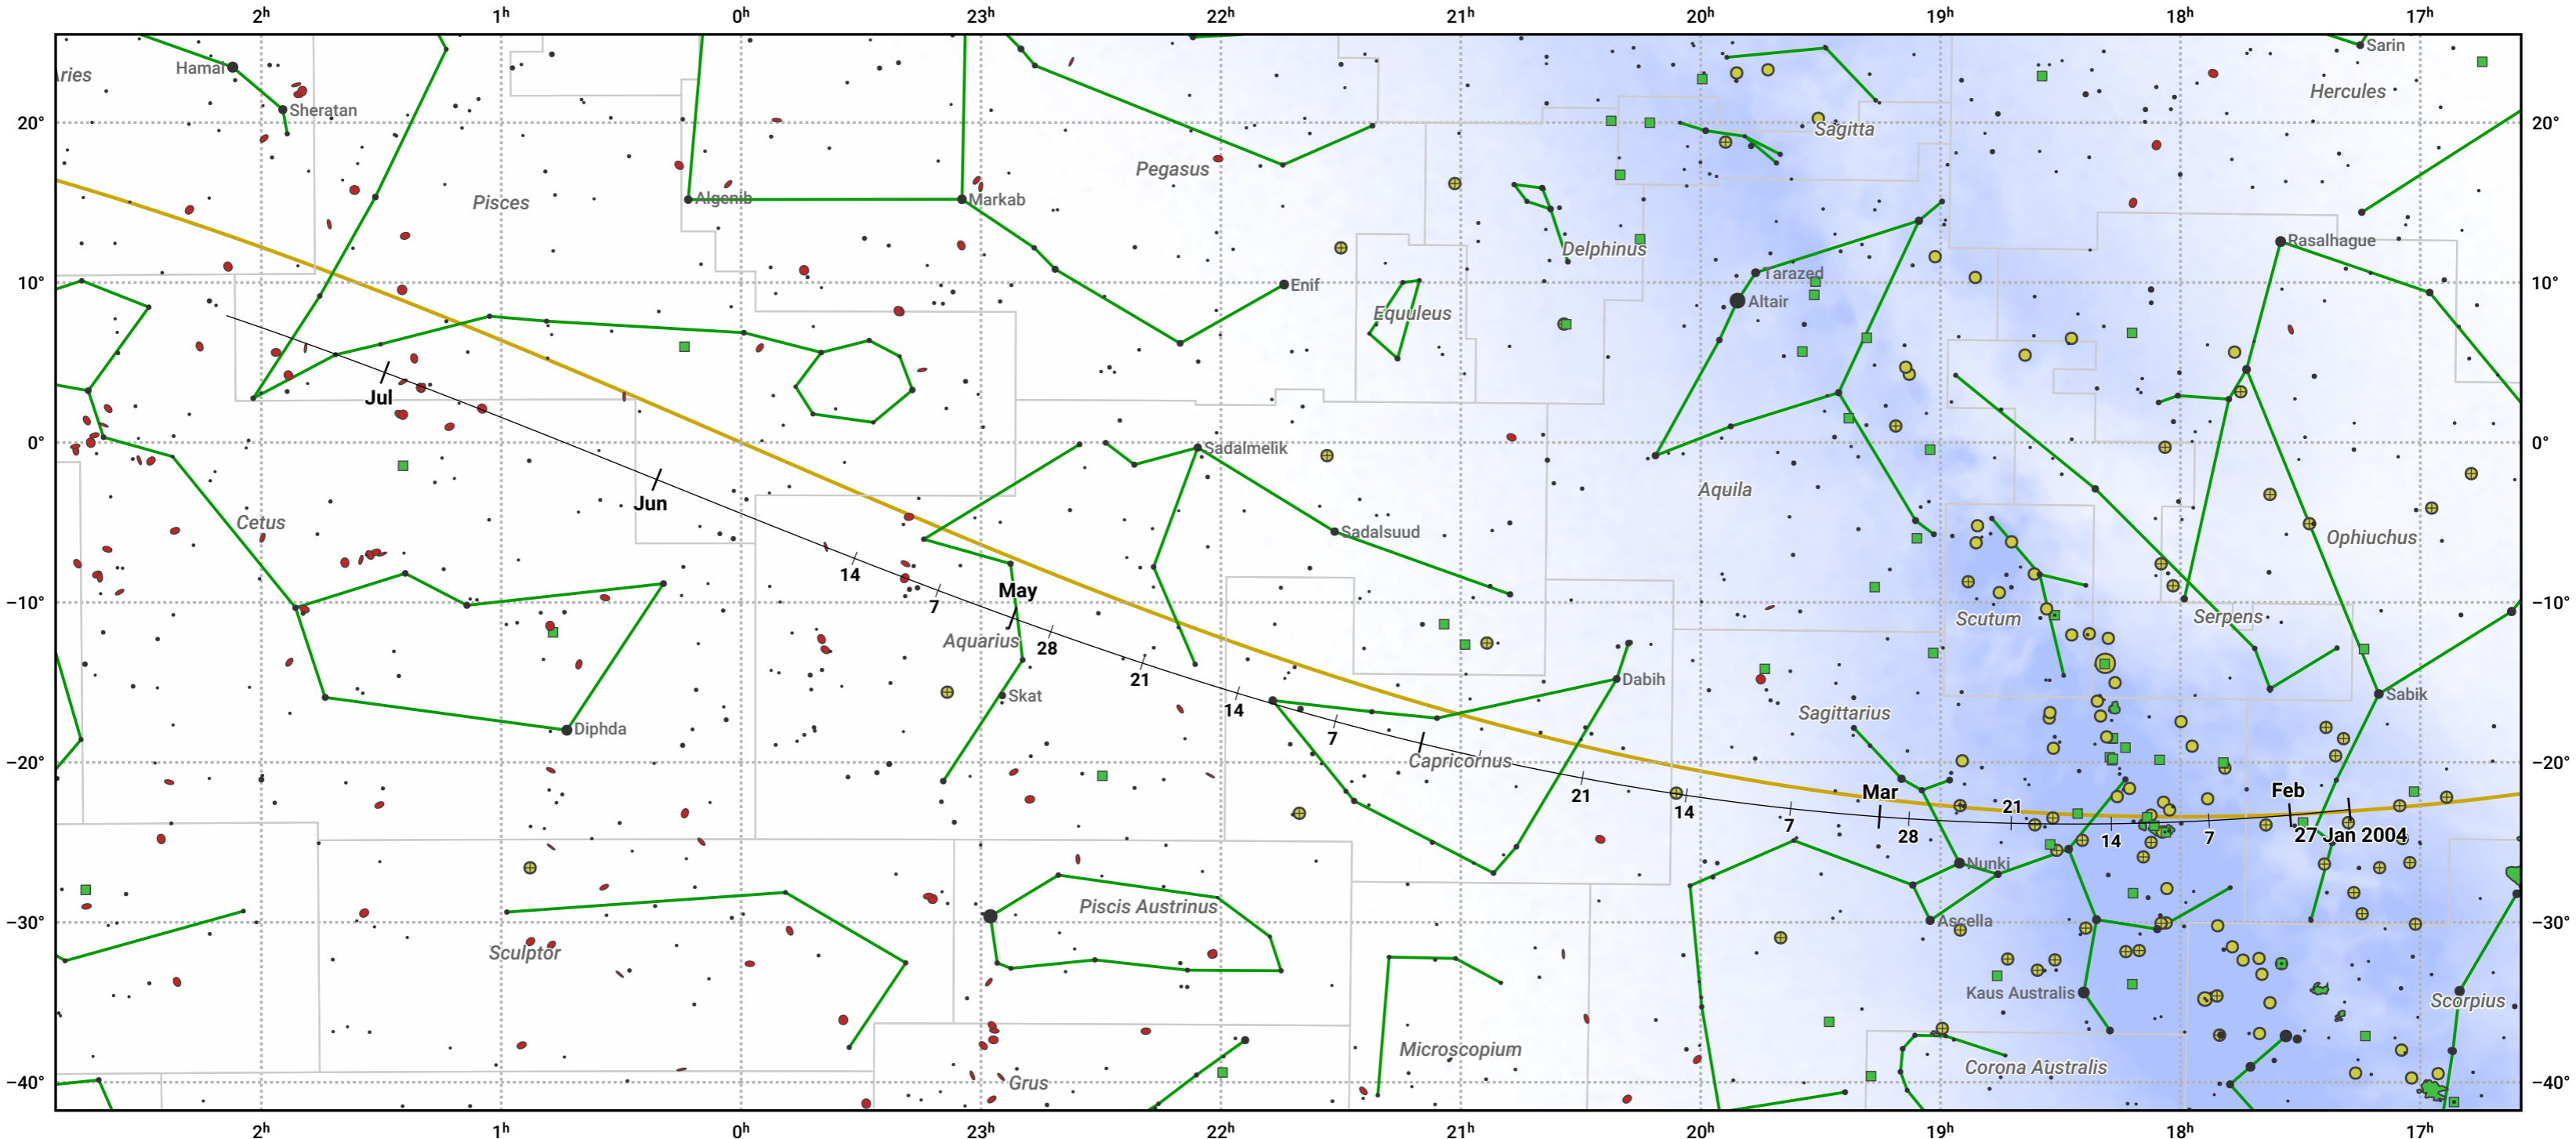

# The path of 88P/Howell starting on 27 Jan 2004

© Dominic Ford 2011–2024. Date markers placed at midnight UTC. Downloaded from <https://in-the-sky.org>

Magnitude scale: ● 6.0 ● 5.0 ● 4.0 ● 3.0 ● 2.0 ● 1.0 ● 0.0

— Ecliptic Plane

● Galaxy    ■ Bright nebula    ● Open cluster    ⊕ Globular cluster

Date	Mag
2004 Feb 24	10.0
2004 Mar 1	9.8
2004 Apr 4	8.9
2004 May 1	8.8
2004 Jul 1	9.7
2004 Jul 13	9.9