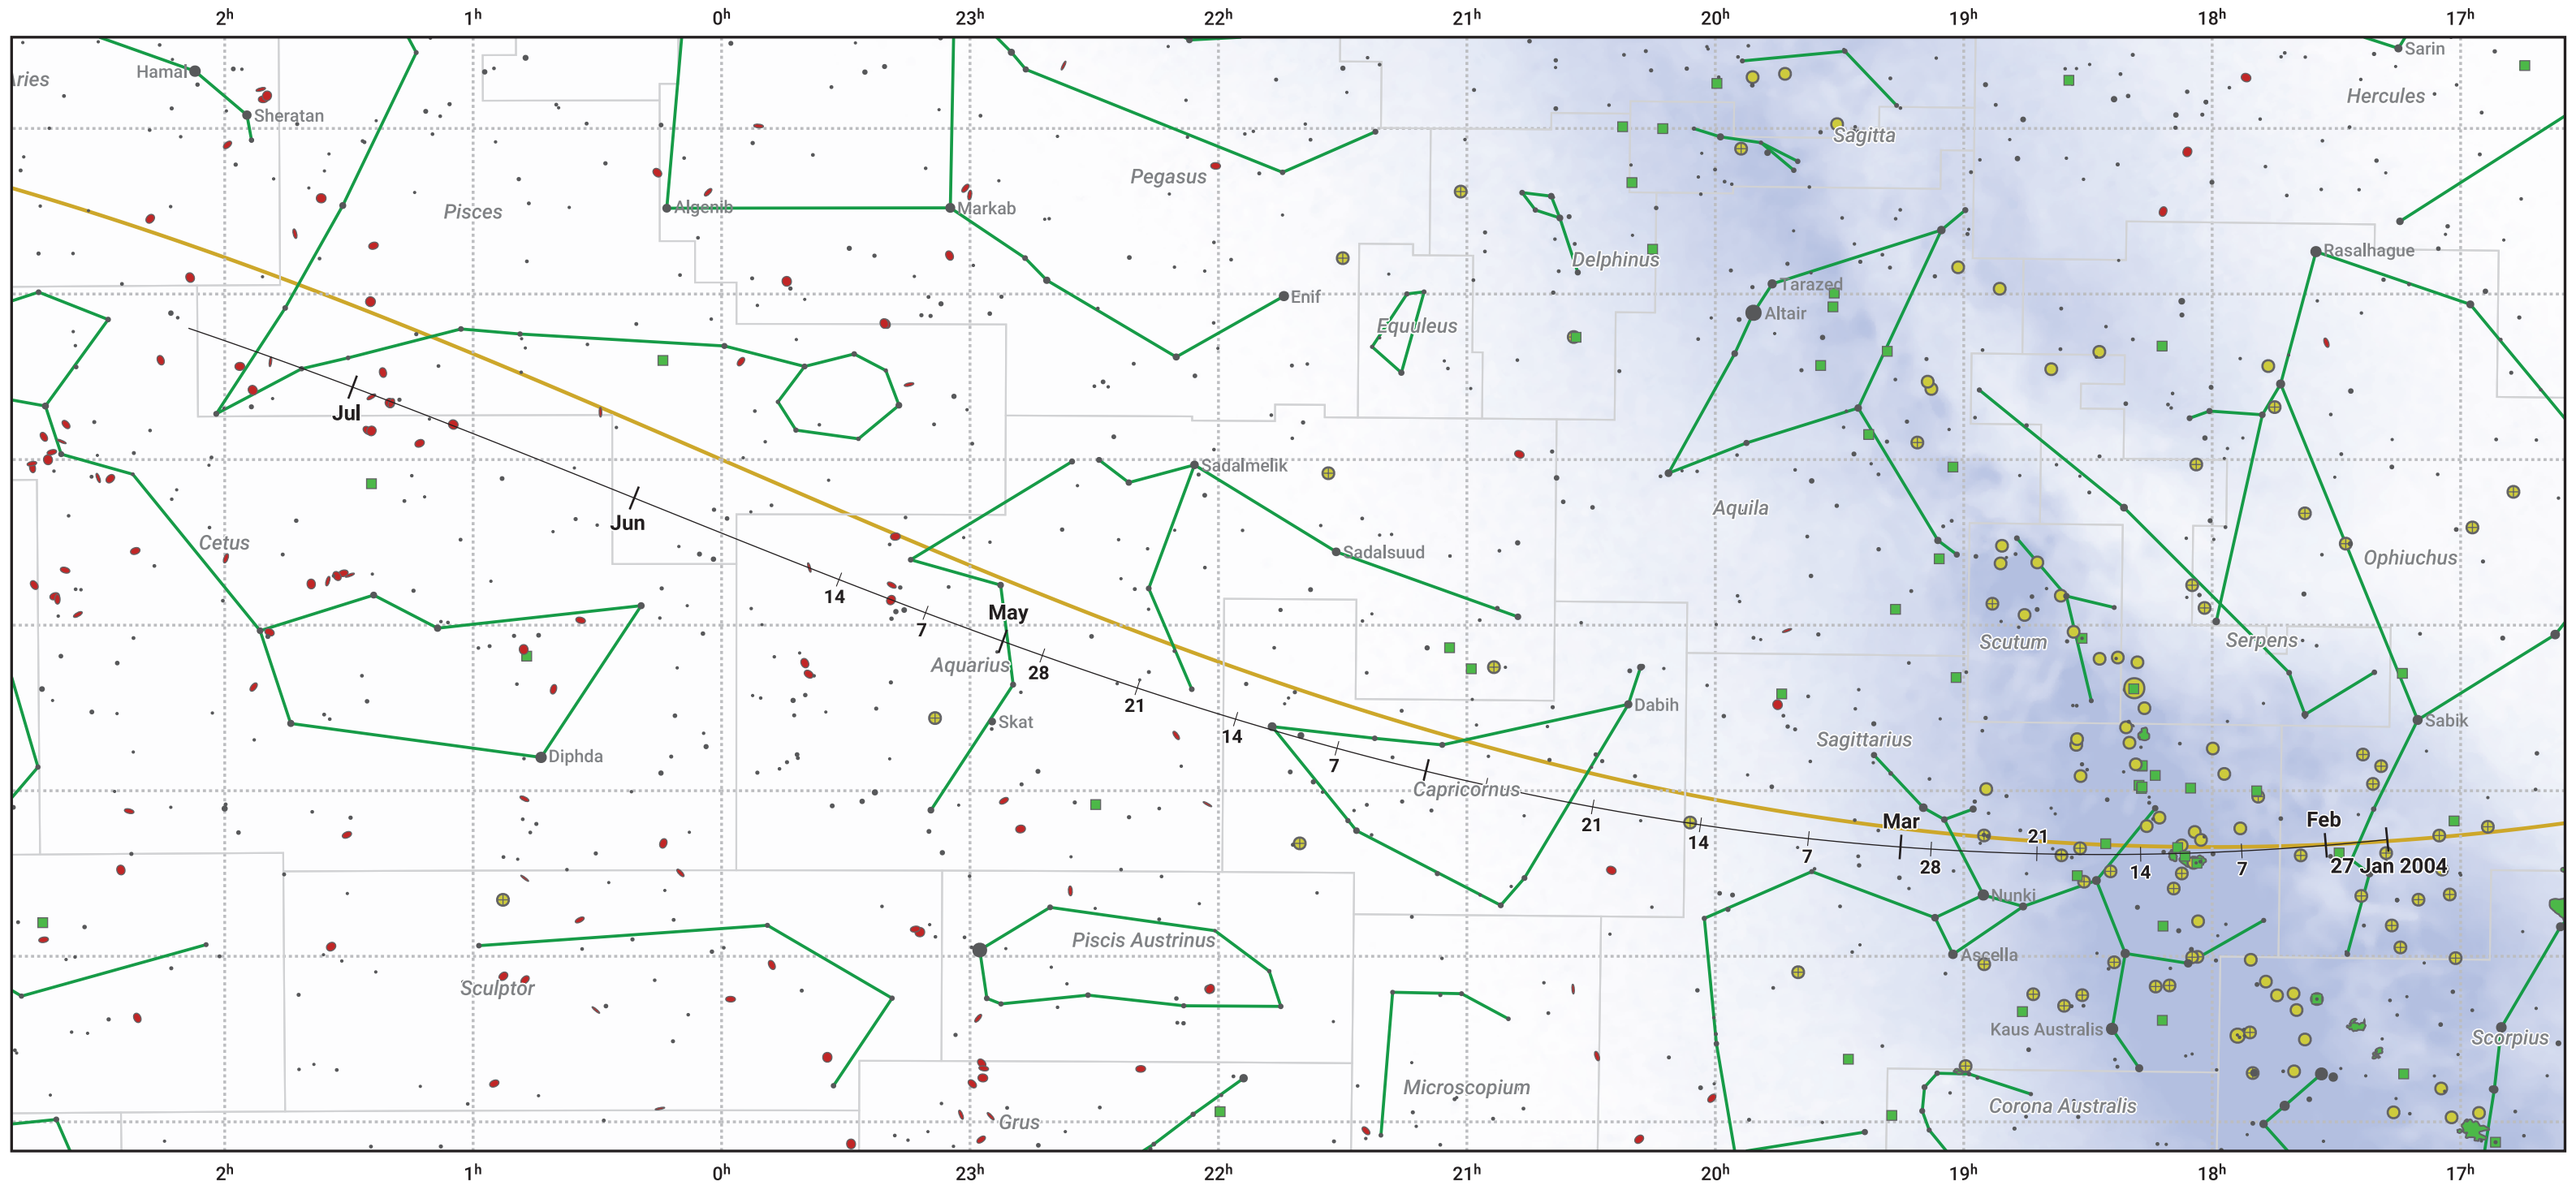

The path of 88P/Howell starting on 27 Jan 2004

© Dominic Ford 2011–2024. Date markers placed at midnight UTC. Downloaded from <https://in-the-sky.org>

Magnitude scale: 6.0 5.0 4.0 3.0 2.0 1.0 0.0

Ecliptic Plane

Galaxy Bright nebula Open cluster + Globular cluster

Date	Mag
2004 Feb 24	10.0
2004 Mar 1	9.8
2004 Apr 4	8.9
2004 May 1	8.8
2004 Jul 1	9.7
2004 Jul 13	9.9