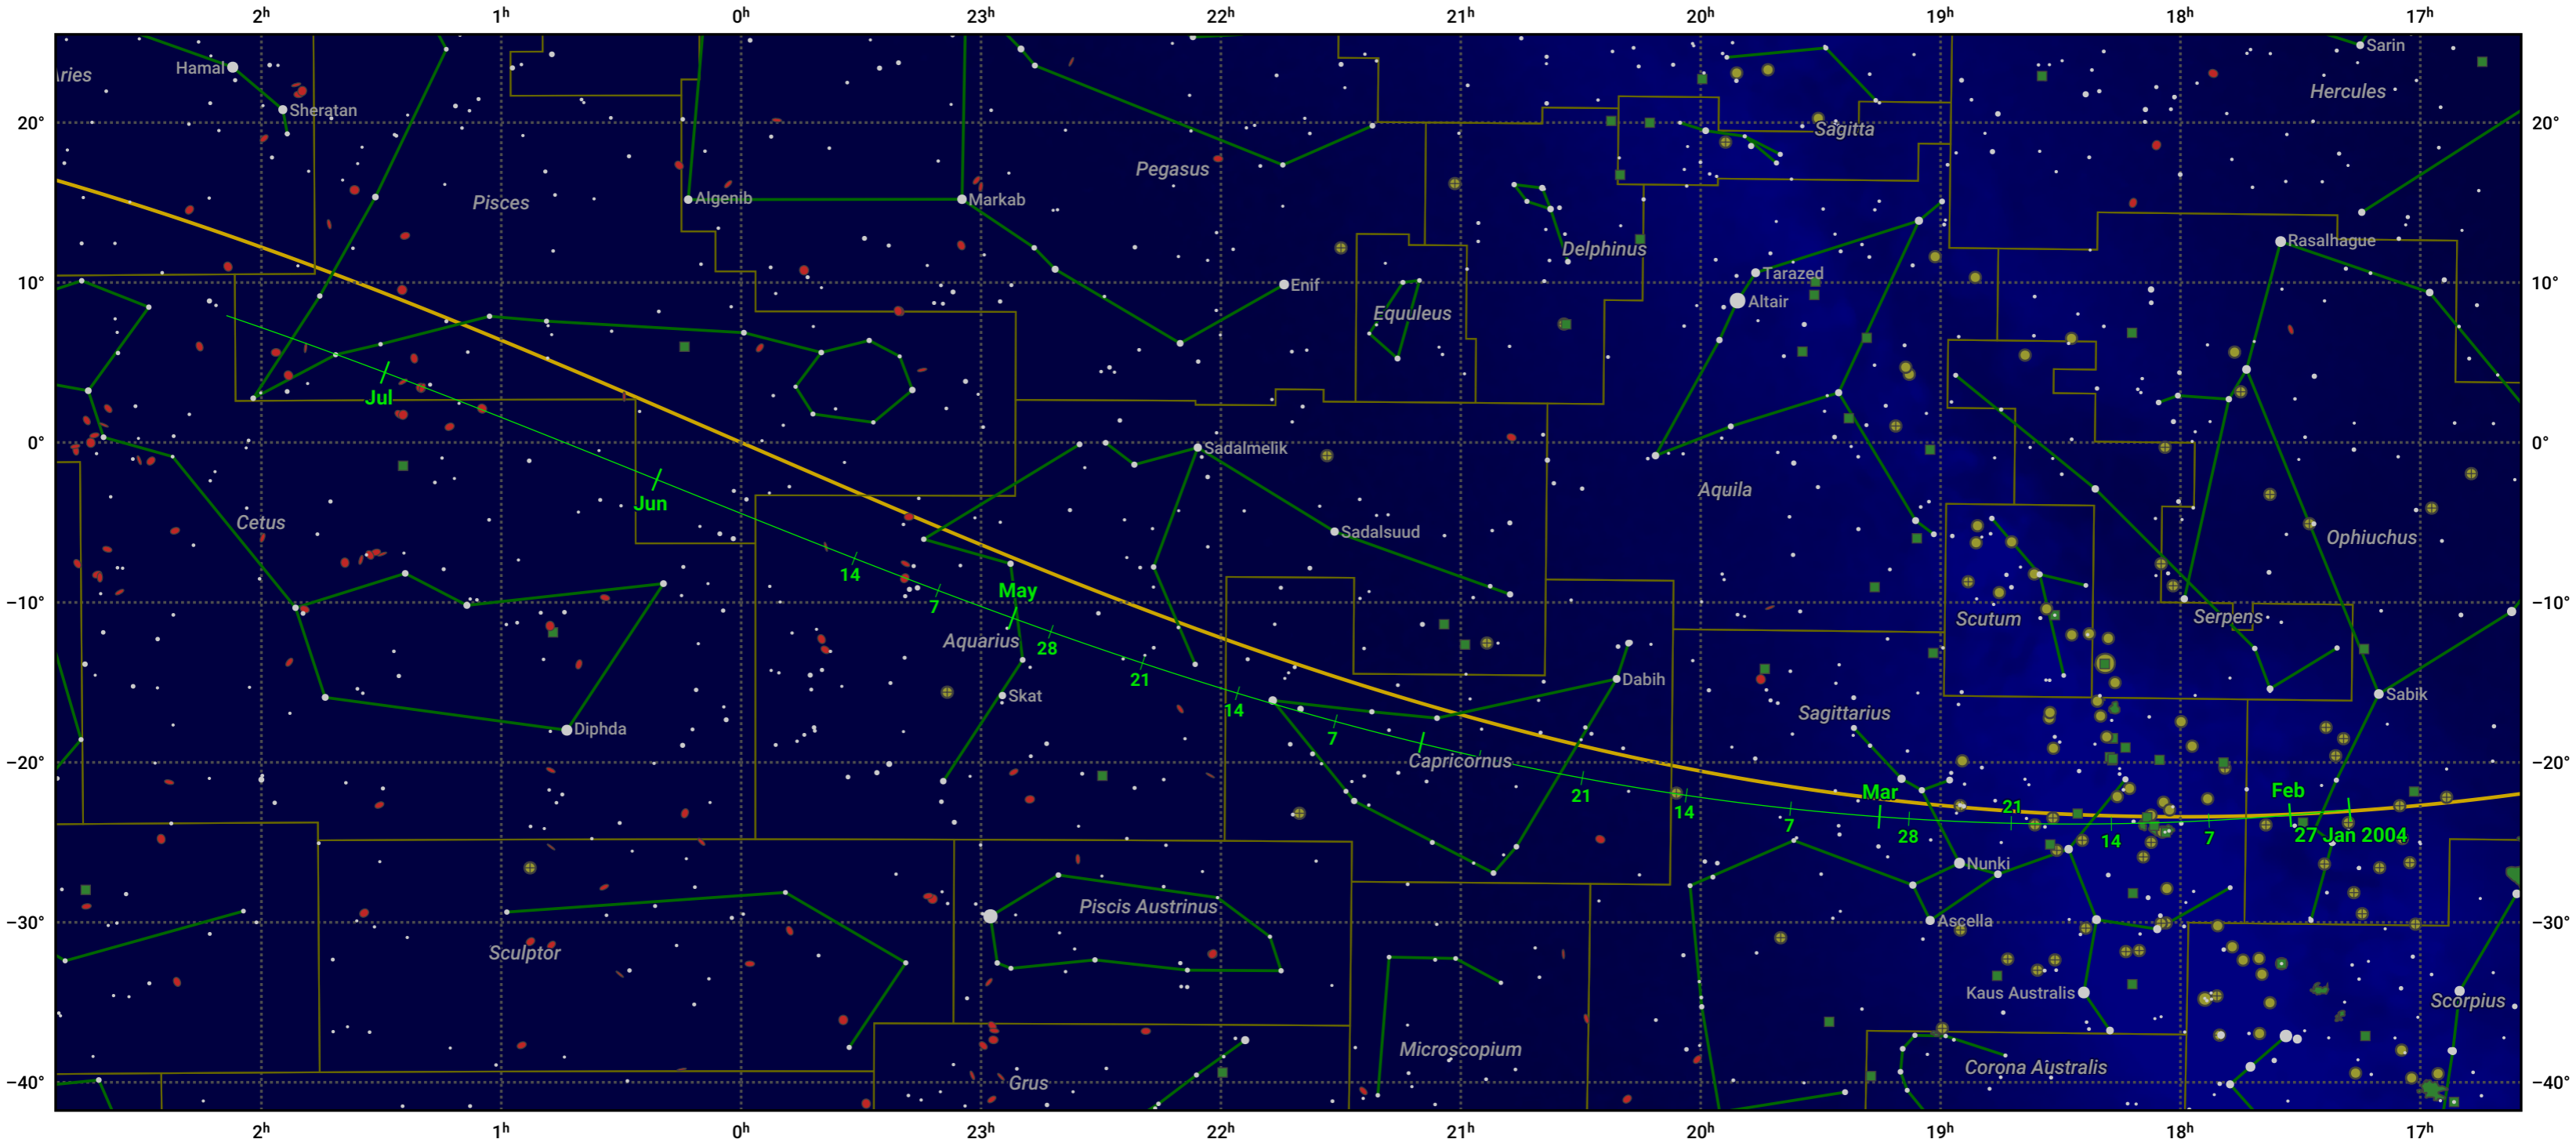

The path of 88P/Howell starting on 27 Jan 2004

© Dominic Ford 2011–2024. Date markers placed at midnight UTC. Downloaded from <https://in-the-sky.org>

Magnitude scale: ● 6.0 ● 5.0 ● 4.0 ● 3.0 ● 2.0 ● 1.0 ● 0.0

— Ecliptic Plane

● Galaxy ■ Bright nebula ● Open cluster ● Globular cluster

Date	Mag
2004 Feb 24	10.0
2004 Mar 1	9.8
2004 Apr 4	8.9
2004 May 1	8.8
2004 Jul 1	9.7
2004 Jul 13	9.9