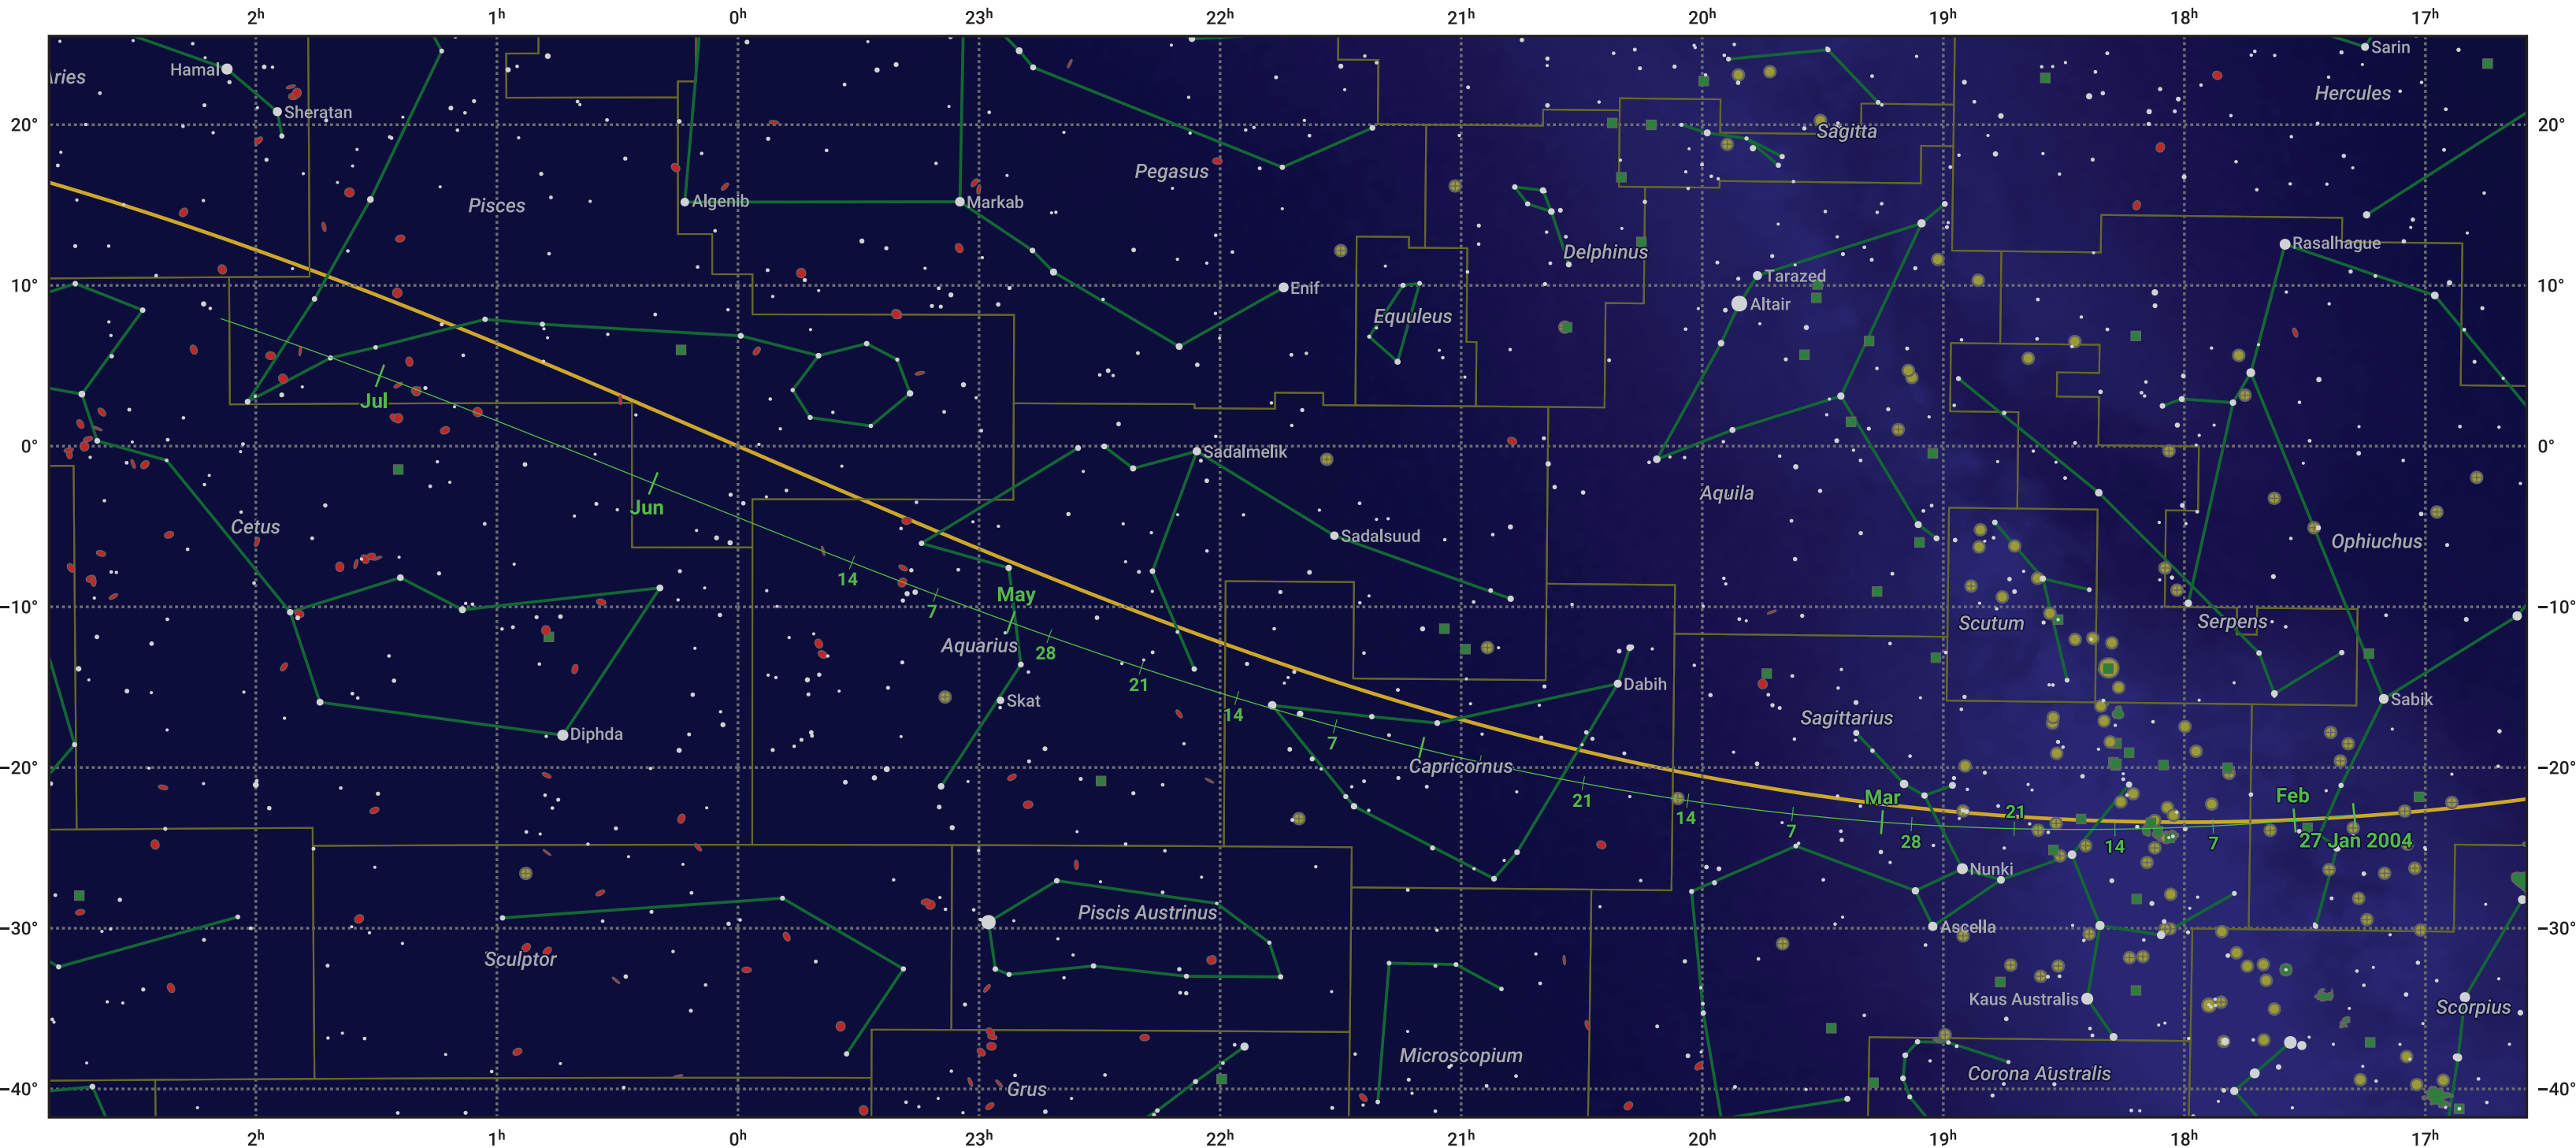

The path of 88P/Howell starting on 27 Jan 2004

© Dominic Ford 2011–2024. Date markers placed at midnight UTC. Downloaded from <https://in-the-sky.org>

Magnitude scale: ● 6.0 ● 5.0 ● 4.0 ● 3.0 ● 2.0 ● 1.0 ● 0.0

— Ecliptic Plane

● Galaxy ■ Bright nebula ● Open cluster ● Globular cluster

Date	Mag
2004 Feb 24	10.0
2004 Mar 1	9.8
2004 Apr 4	8.9
2004 May 1	8.8
2004 Jul 1	9.7
2004 Jul 13	9.9