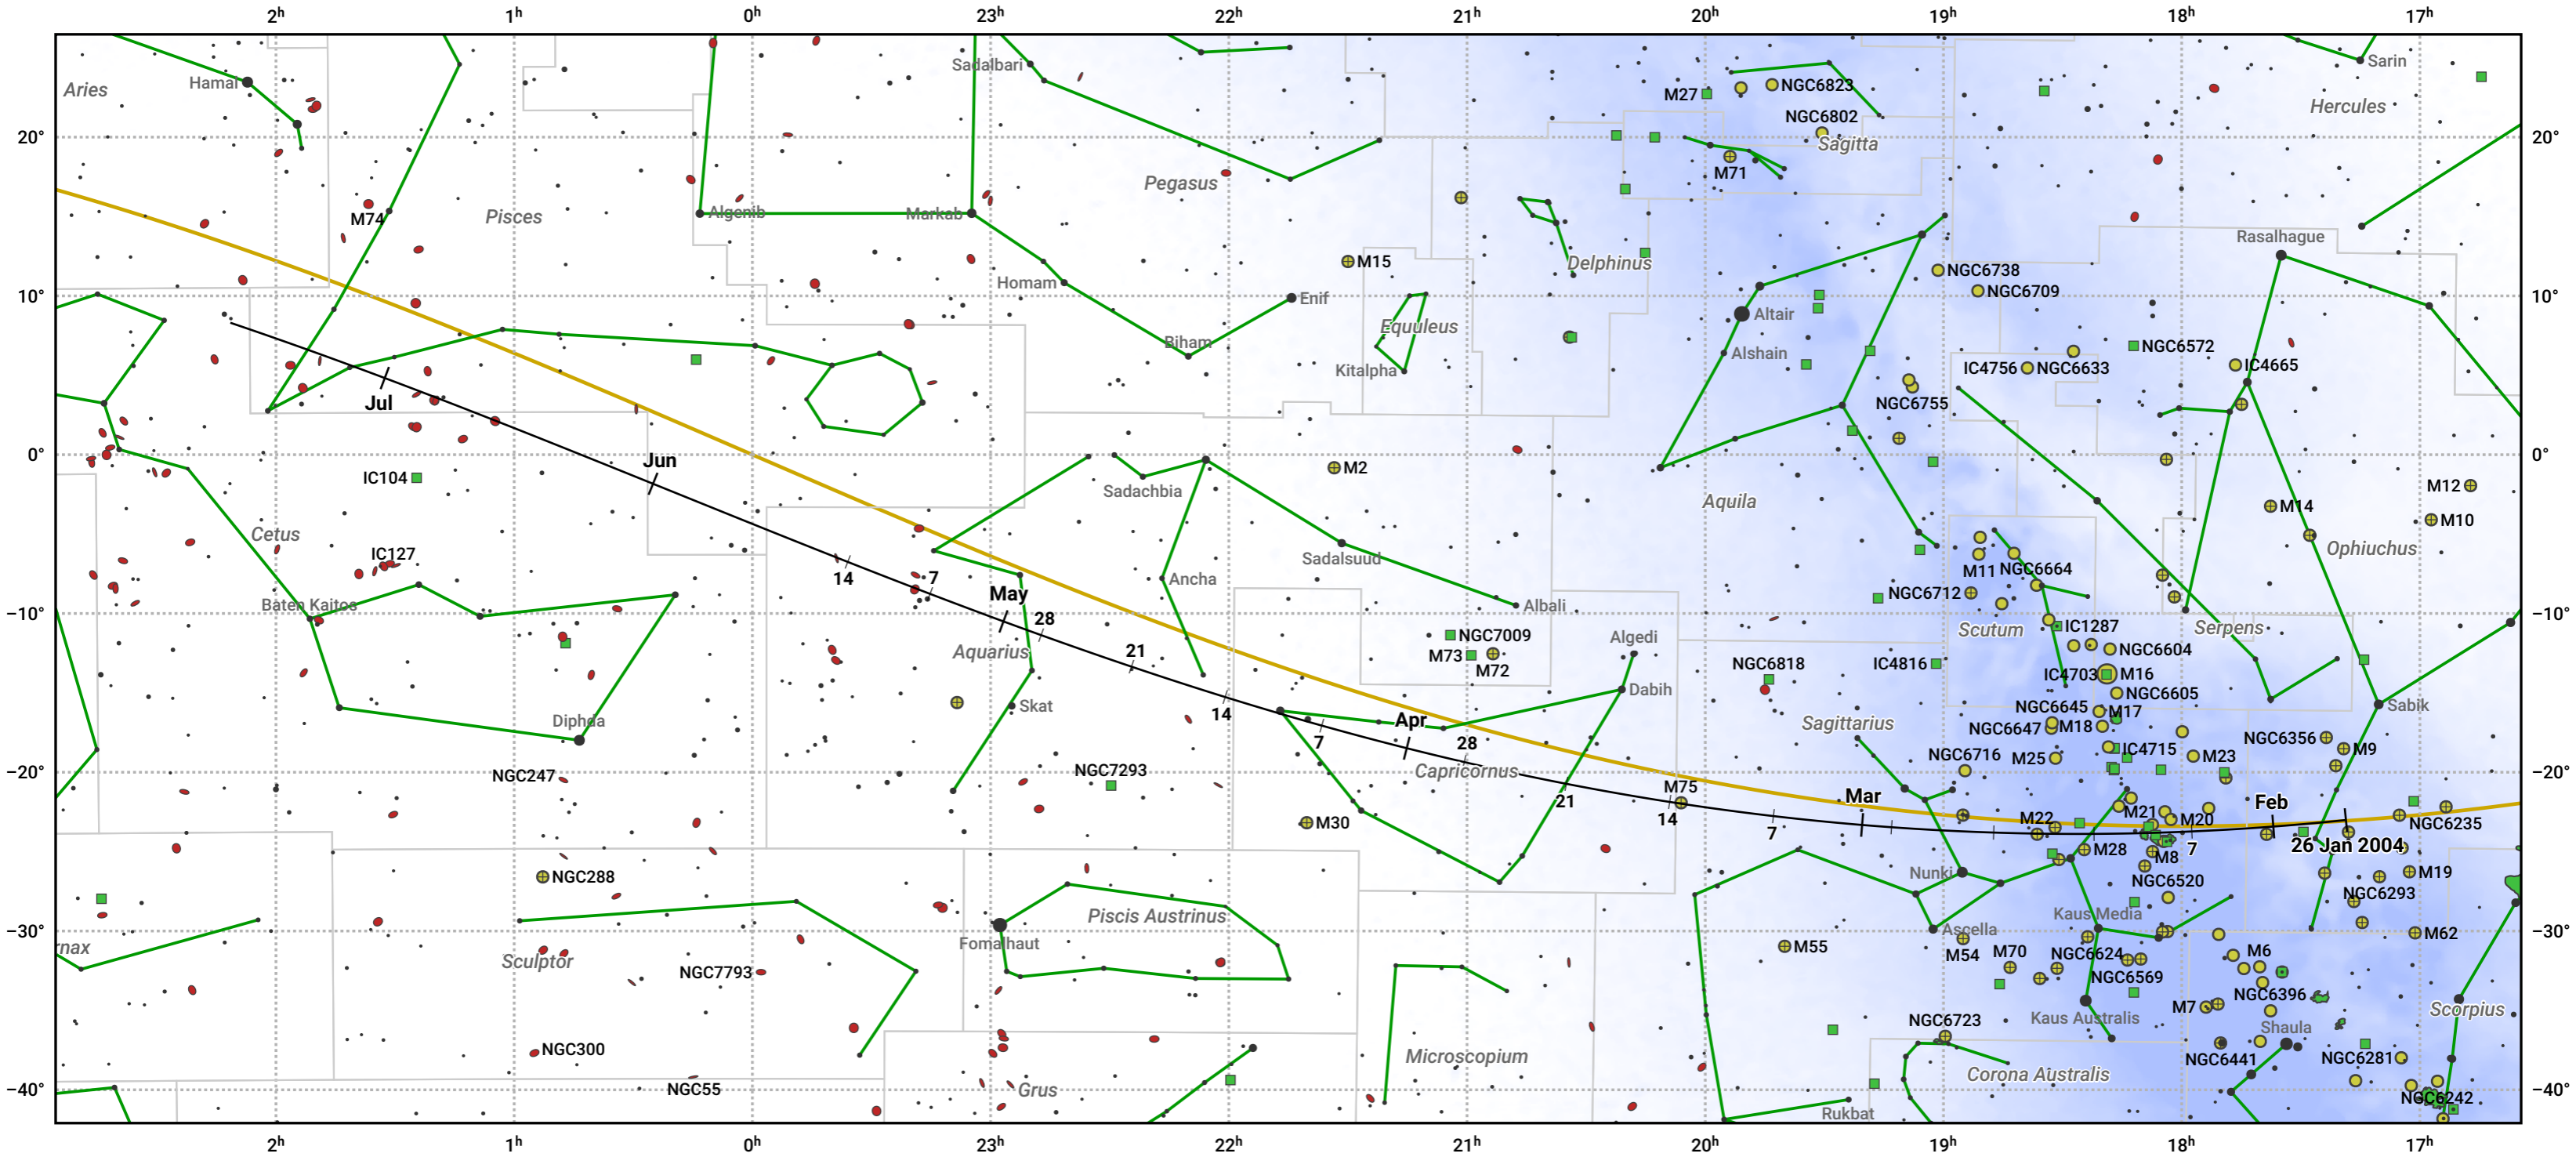

The path of 88P/Howell starting on 26 Jan 2004

© Dominic Ford 2011–2024. Date markers placed at midnight UTC. Downloaded from <https://in-the-sky.org>

Magnitude scale: 6.0 5.0 4.0 3.0 2.0 1.0 0.0

— Ecliptic Plane

Galaxy Bright nebula Open cluster Globular cluster

Date	Mag
2004 Feb 24	9.9
2004 Mar 1	9.7
2004 Apr 7	8.9
2004 May 1	8.8
2004 Jul 1	9.8
2004 Jul 7	9.9