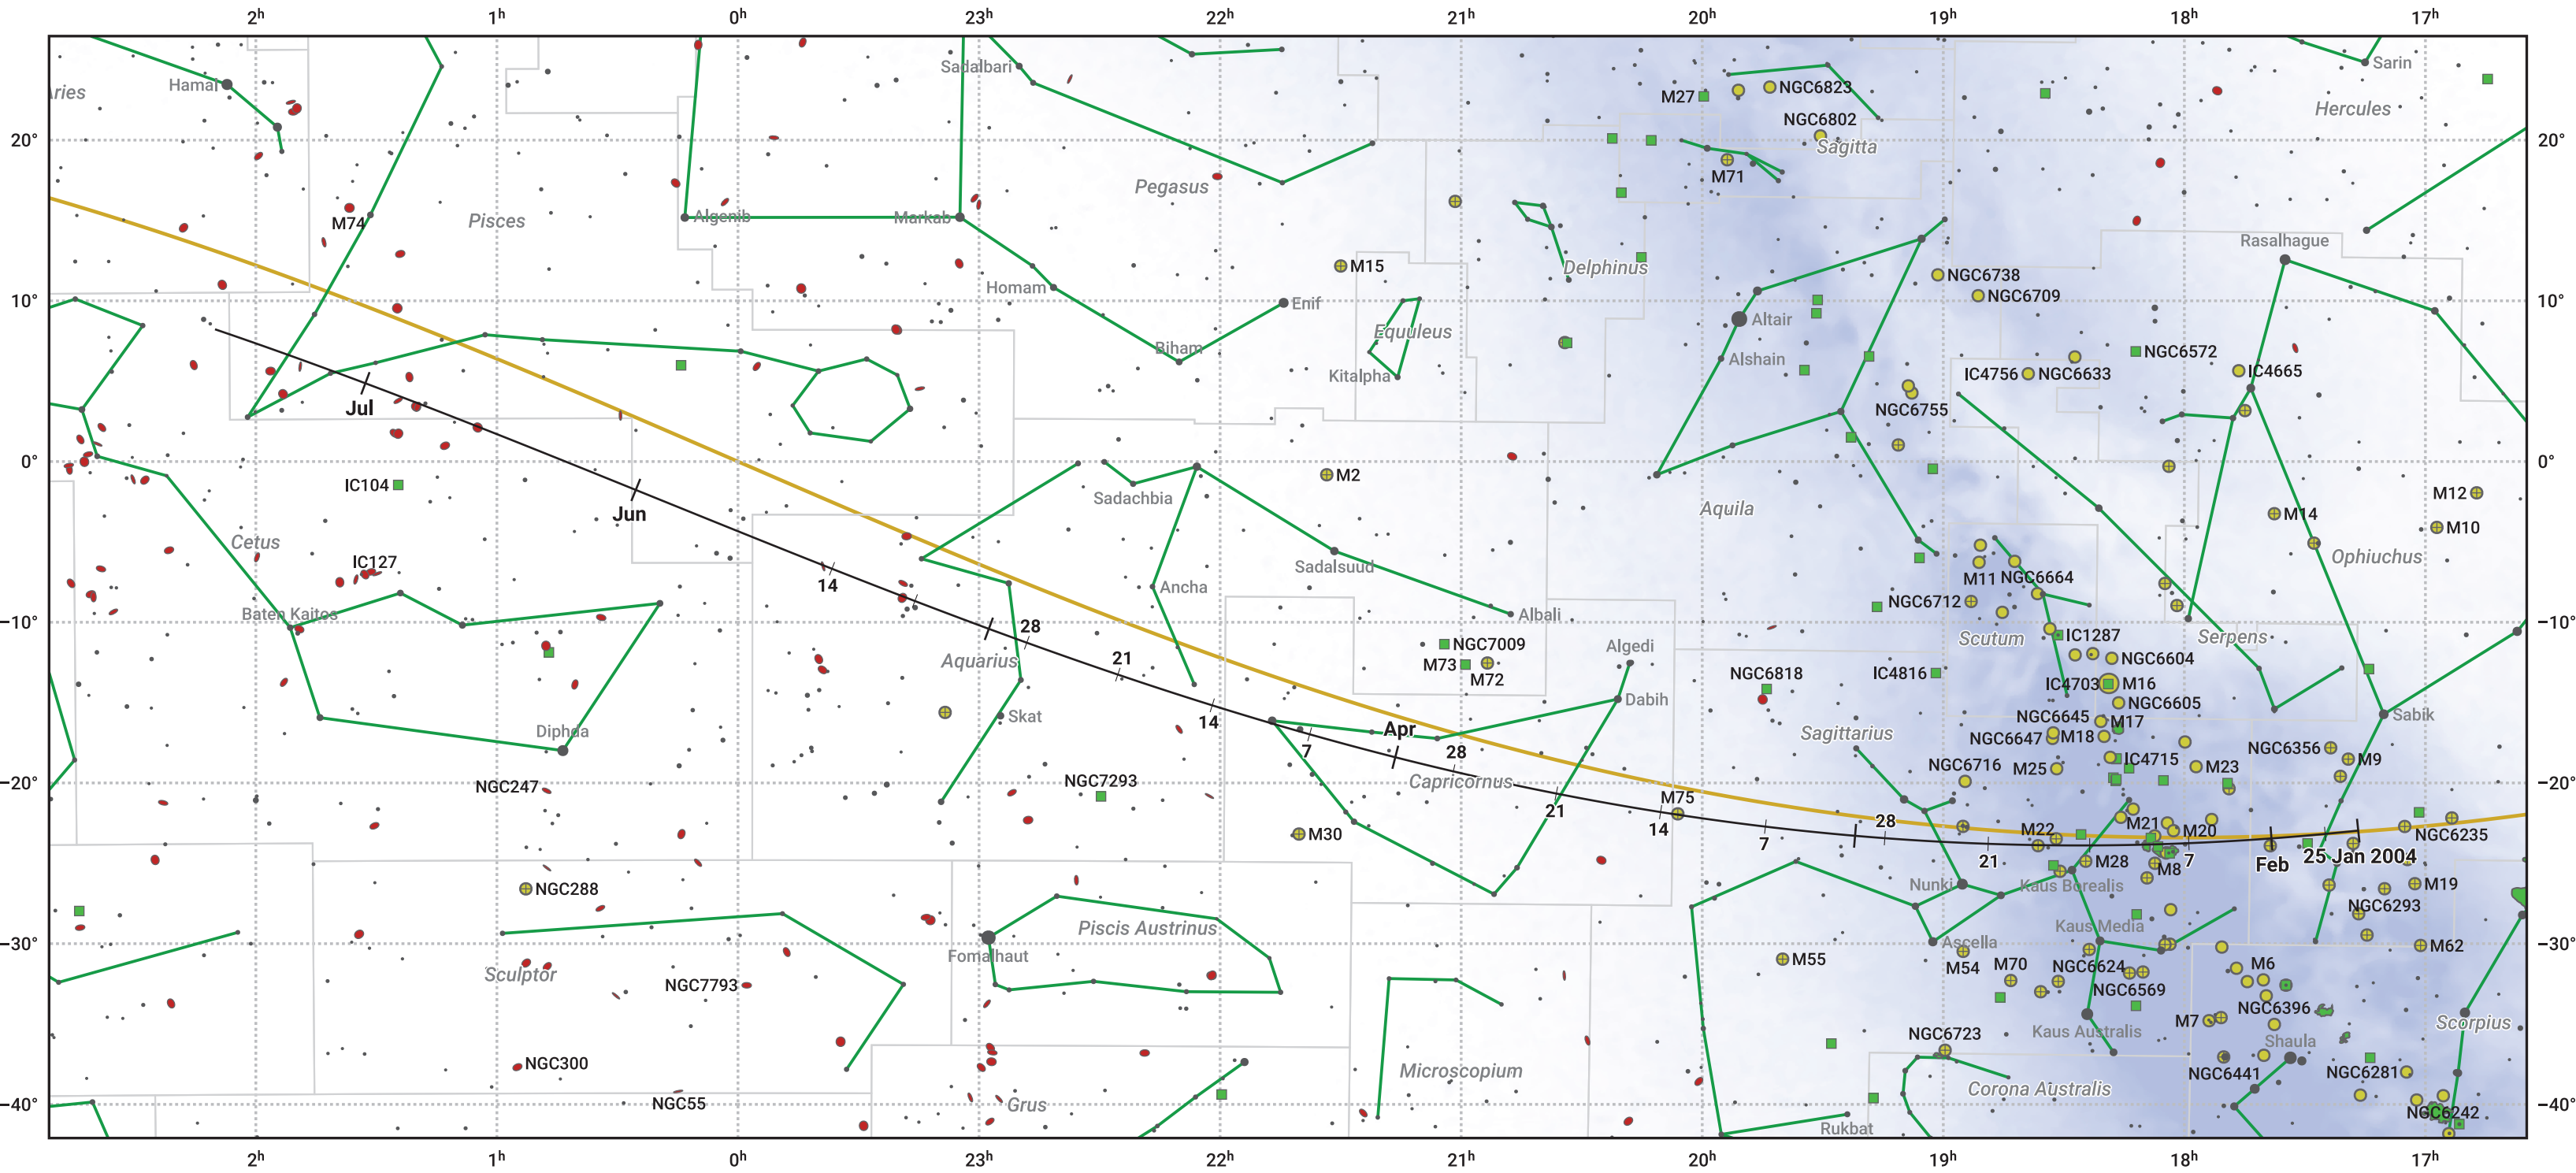

# The path of 88P/Howell starting on 25 Jan 2004

© Dominic Ford 2011–2024. Date markers placed at midnight UTC. Downloaded from <https://in-the-sky.org>

Magnitude scale: ● 6.0 ● 5.0 ● 4.0 ● 3.0 ● 2.0 ● 1.0 ● 0.0

— Ecliptic Plane

● Galaxy ■ Bright nebula ● Open cluster ⊕ Globular cluster

Date	Mag
2004 Feb 23	9.9
2004 Mar 1	9.7
2004 Apr 6	8.9
2004 May 1	8.8
2004 Jul 1	9.8
2004 Jul 7	10.0