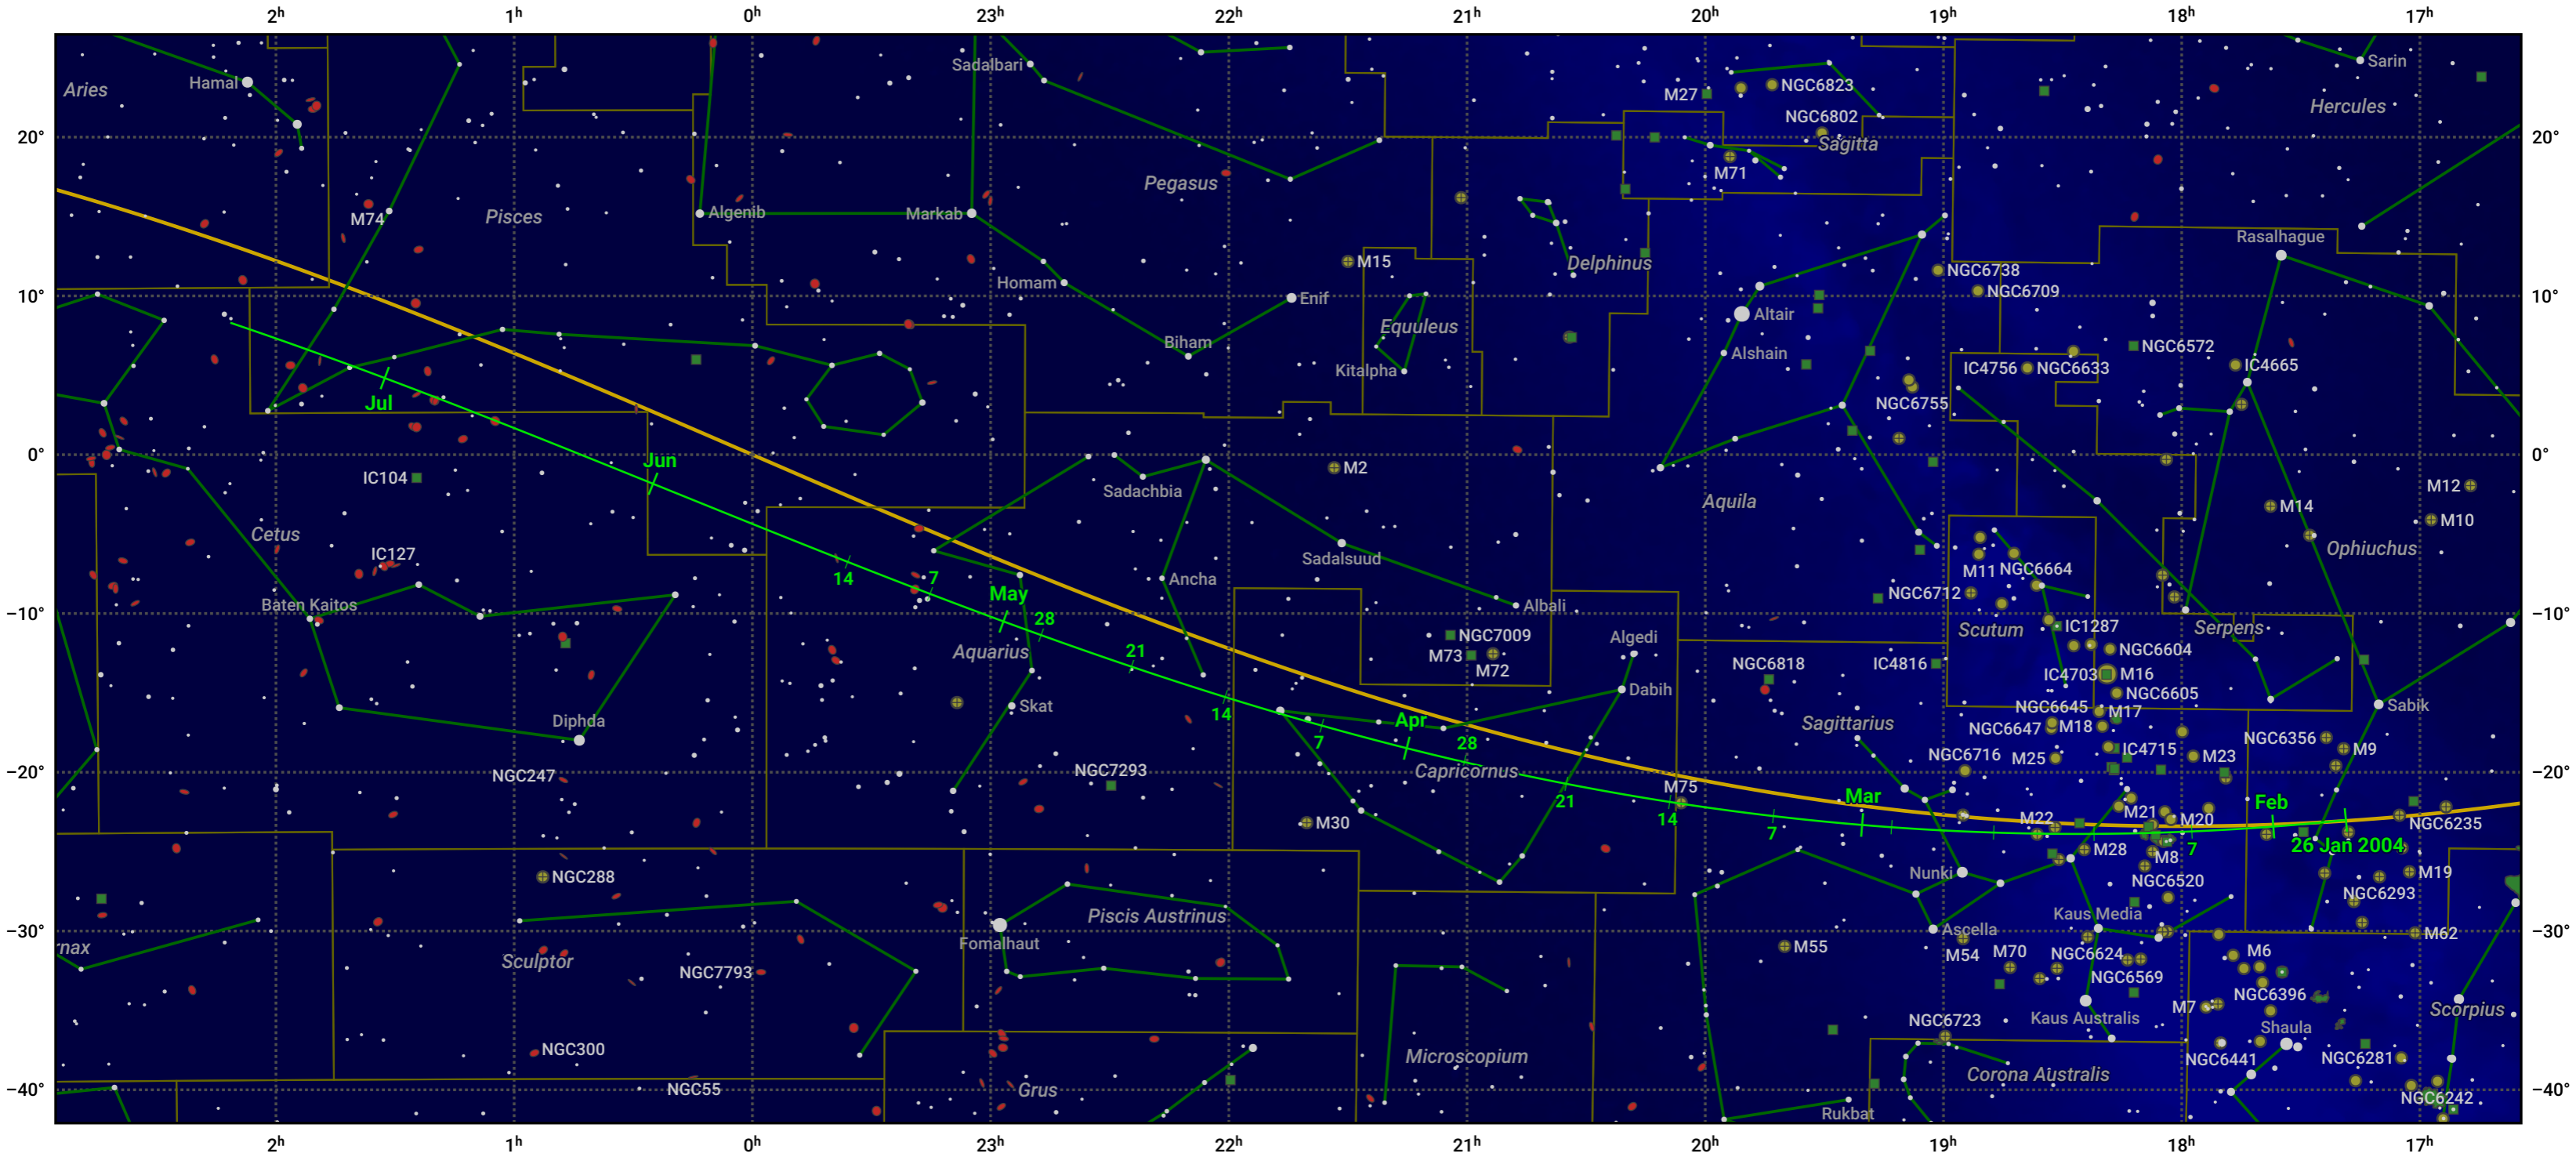

The path of 88P/Howell starting on 26 Jan 2004

© Dominic Ford 2011–2024. Date markers placed at midnight UTC. Downloaded from <https://in-the-sky.org>

Magnitude scale: -6.0 -5.0 -4.0 -3.0 -2.0 -1.0 0.0

Ecliptic Plane

Galaxy Bright nebula Open cluster Globular cluster

Date	Mag
2004 Feb 24	9.9
2004 Mar 1	9.7
2004 Apr 7	8.9
2004 May 1	8.8
2004 Jul 1	9.8
2004 Jul 7	9.9