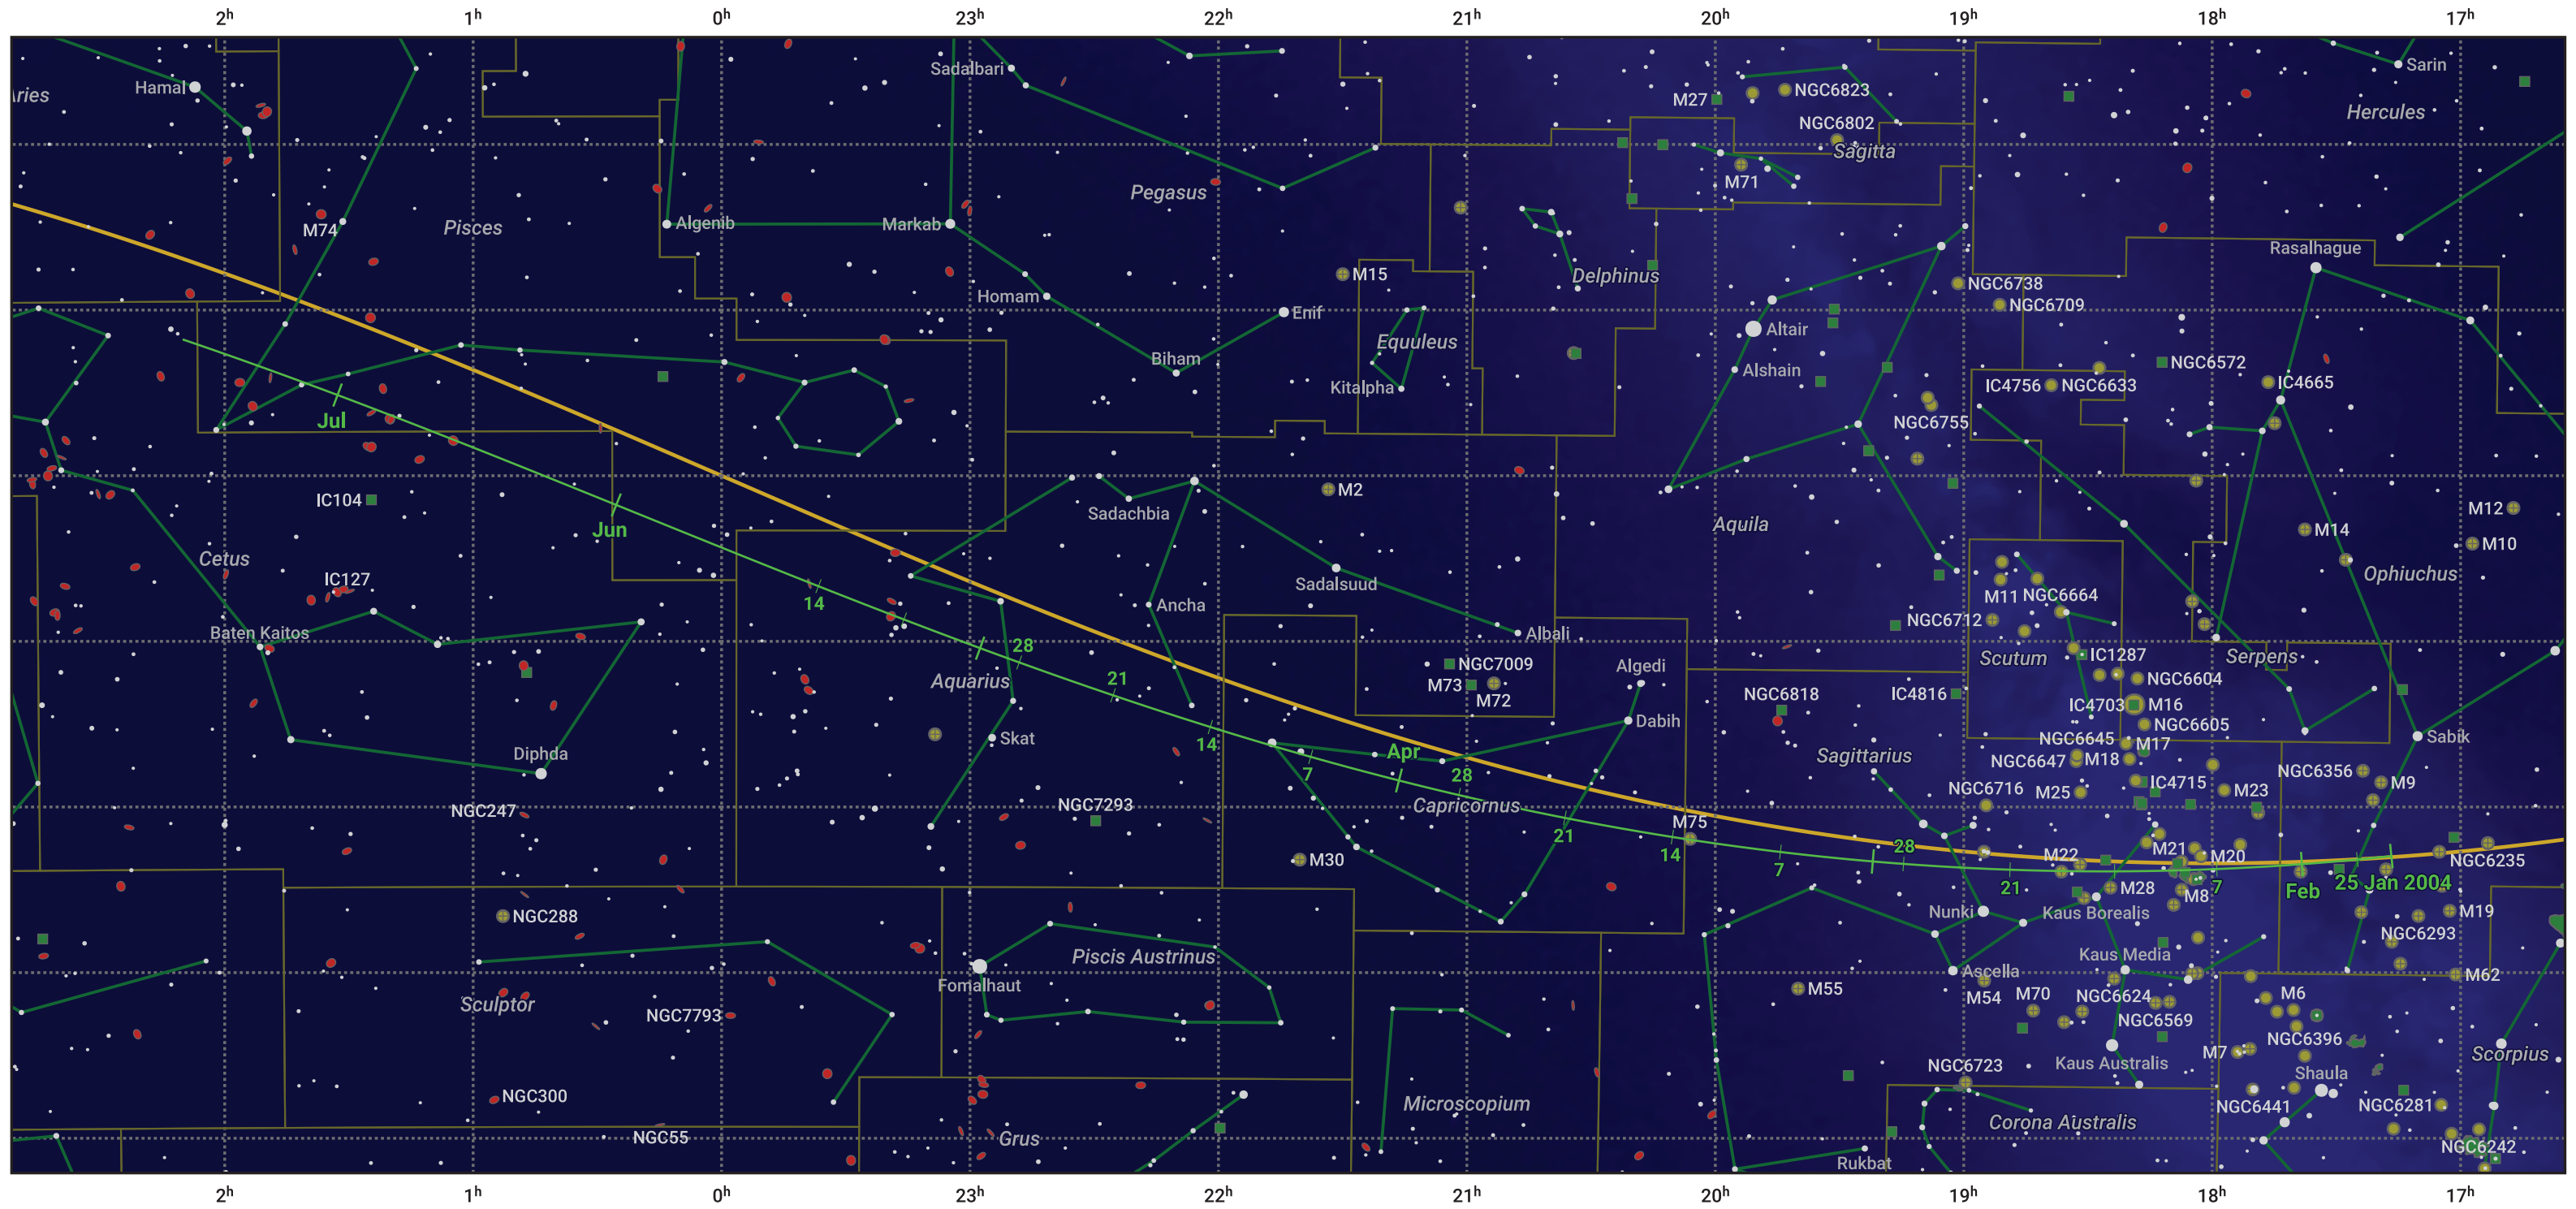

The path of 88P/Howell starting on 25 Jan 2004

© Dominic Ford 2011–2024. Date markers placed at midnight UTC. Downloaded from <https://in-the-sky.org>

Magnitude scale: ● 6.0 ● 5.0 ● 4.0 ● 3.0 ● 2.0 ● 1.0 ● 0.0

— Ecliptic Plane

● Galaxy ■ Bright nebula ● Open cluster ● Globular cluster

Date	Mag
2004 Feb 23	9.9
2004 Mar 1	9.7
2004 Apr 6	8.9
2004 May 1	8.8
2004 Jul 1	9.8
2004 Jul 7	10.0