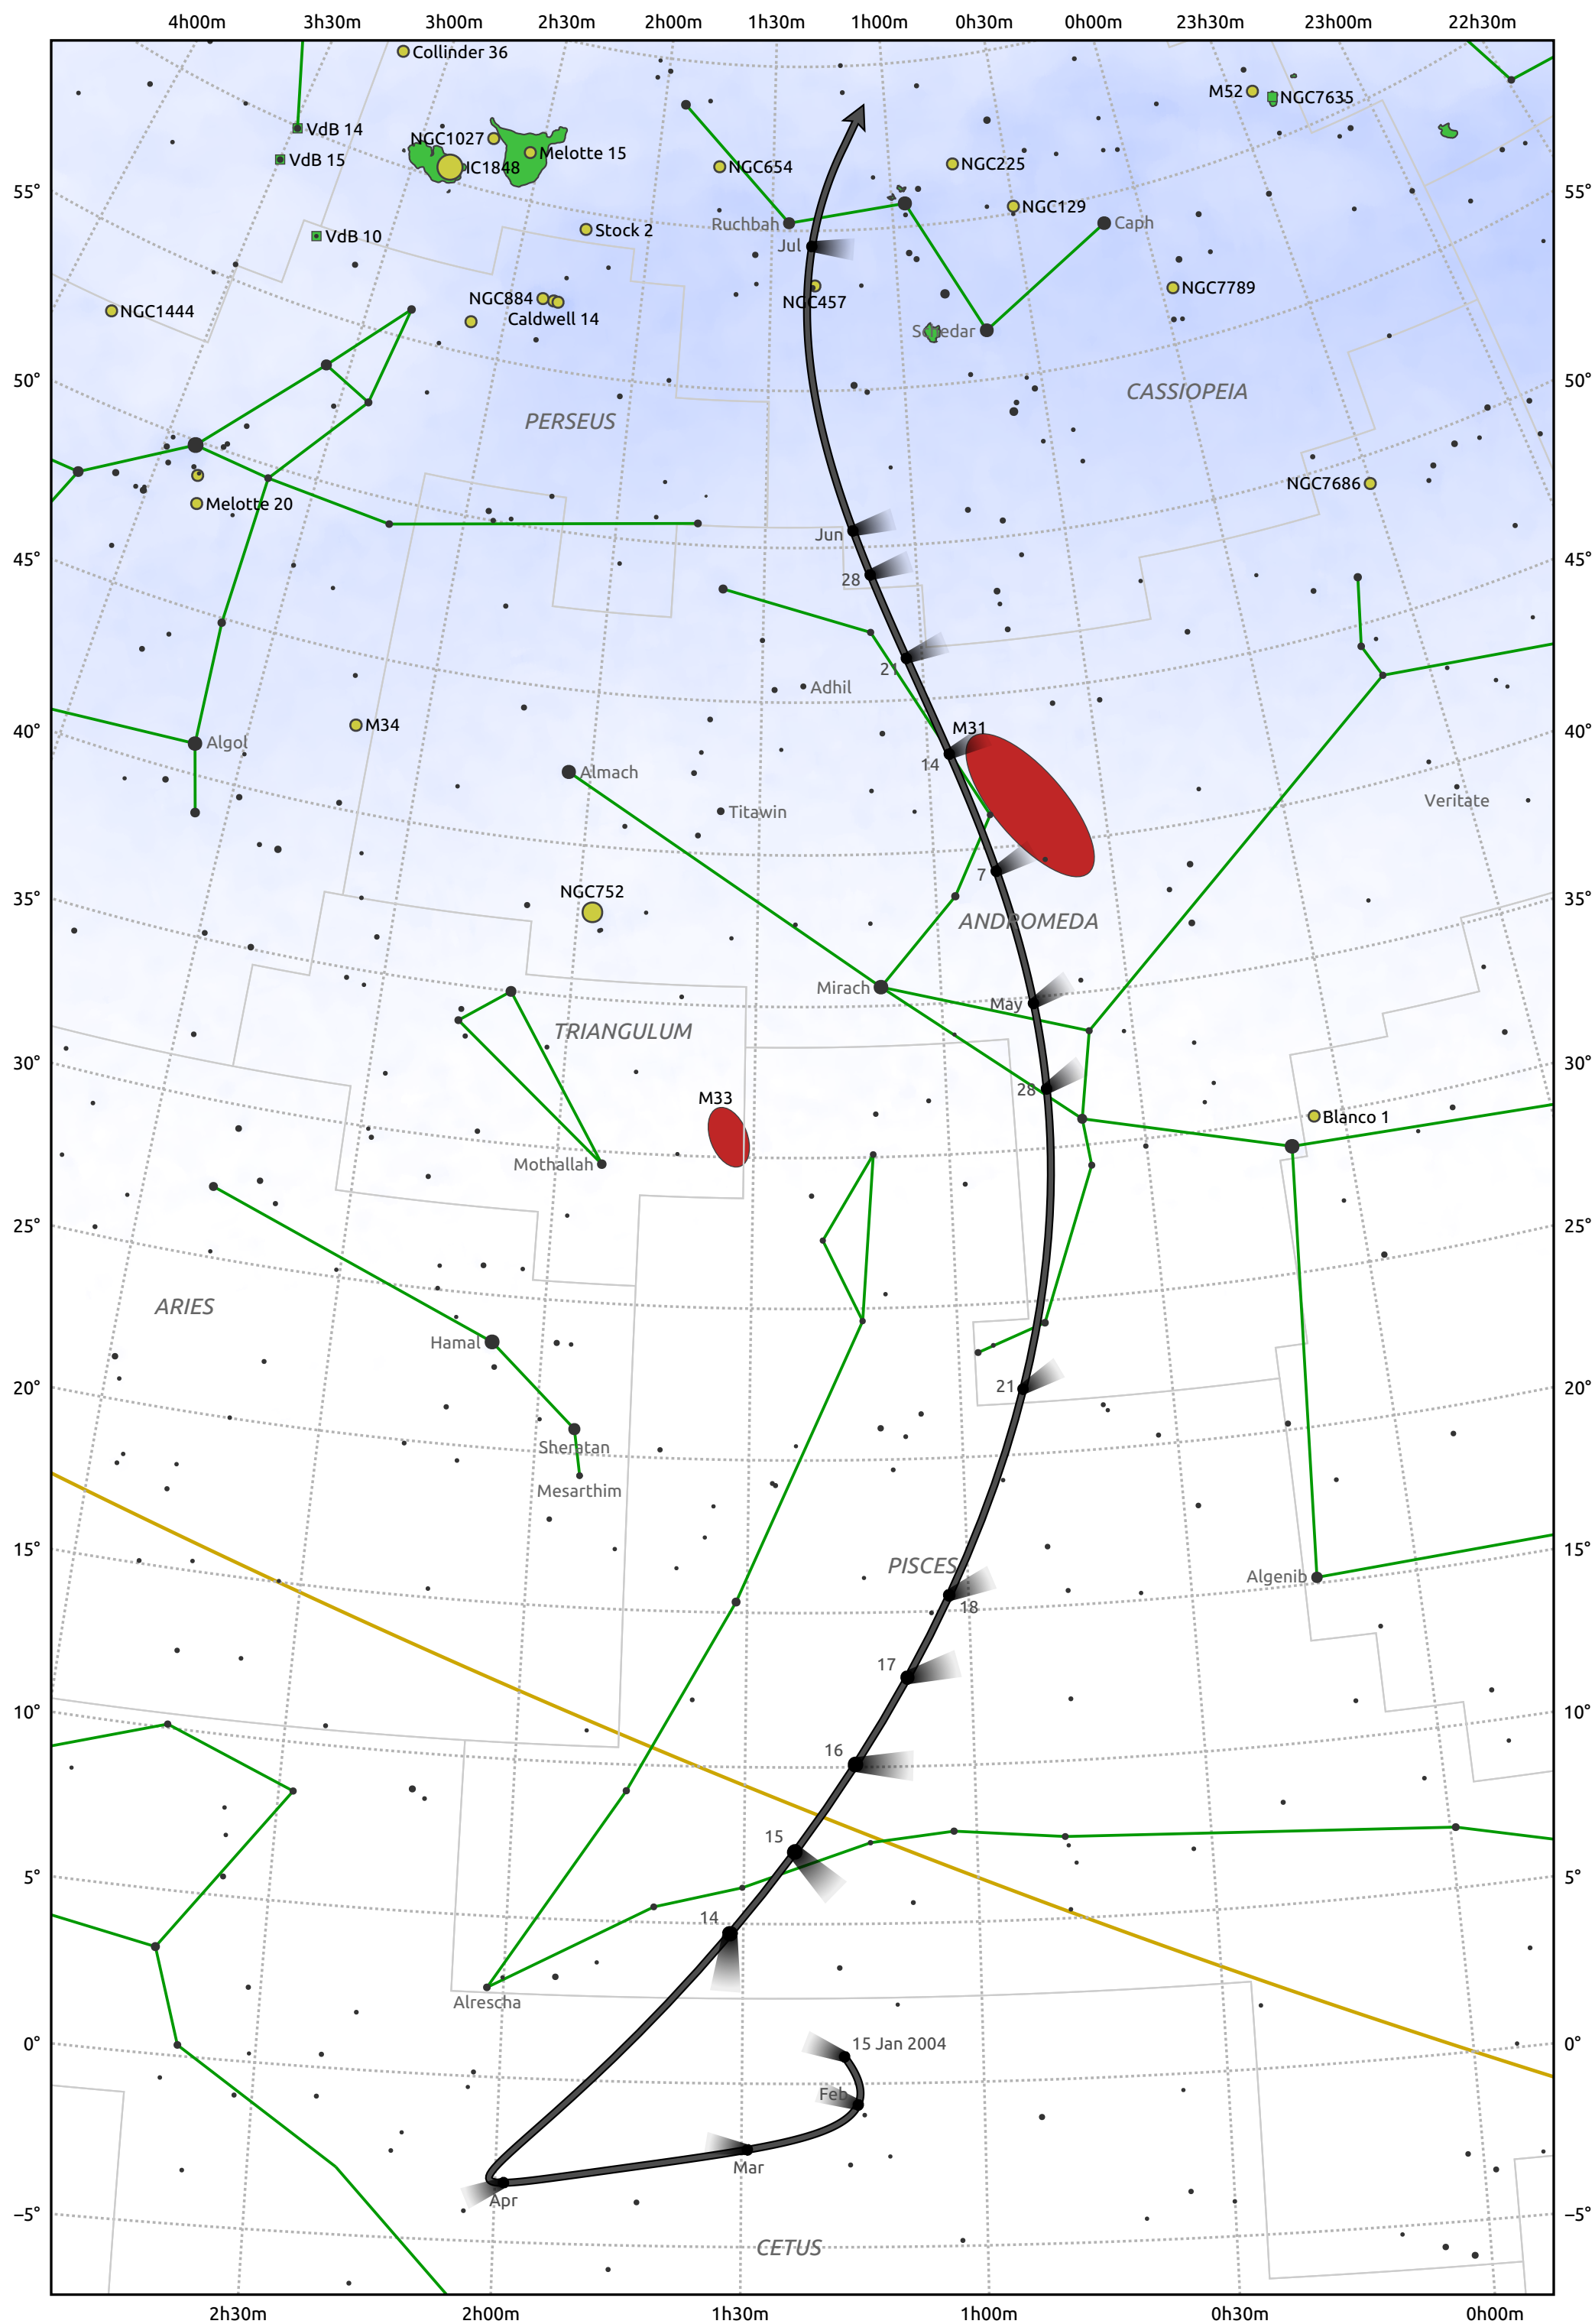

The path of C/2004 F4 (Bradford) starting on 15 Jan 2004

© Dominic Ford 2011–2025. Date markers placed at midnight UTC. Downloaded from <https://in-the-sky.org>

Magnitude scale: • 6.0 • 5.0 • 4.0 • 3.0 • 2.0 • 1.0

— Ecliptic Plane

● Galaxy ■ Bright nebula ● Open cluster ⊕ Globular cluster ◆ Planetary nebula

Date	Mag
2004 Feb 14	10.8
2004 Mar 1	9.9
2004 Mar 3	9.8
2004 Mar 15	8.7
2004 Mar 23	7.7
2004 Mar 29	6.7
2004 Apr 3	5.5
2004 Apr 7	4.2
2004 Apr 10	2.9
2004 Apr 13	1.8
2004 Apr 19	3.1
2004 Apr 22	4.2
2004 Apr 26	5.4
2004 May 1	6.6
2004 May 7	7.6
2004 May 15	8.6
2004 May 26	9.6
2004 Jun 10	10.7
2004 Jul 1	11.7