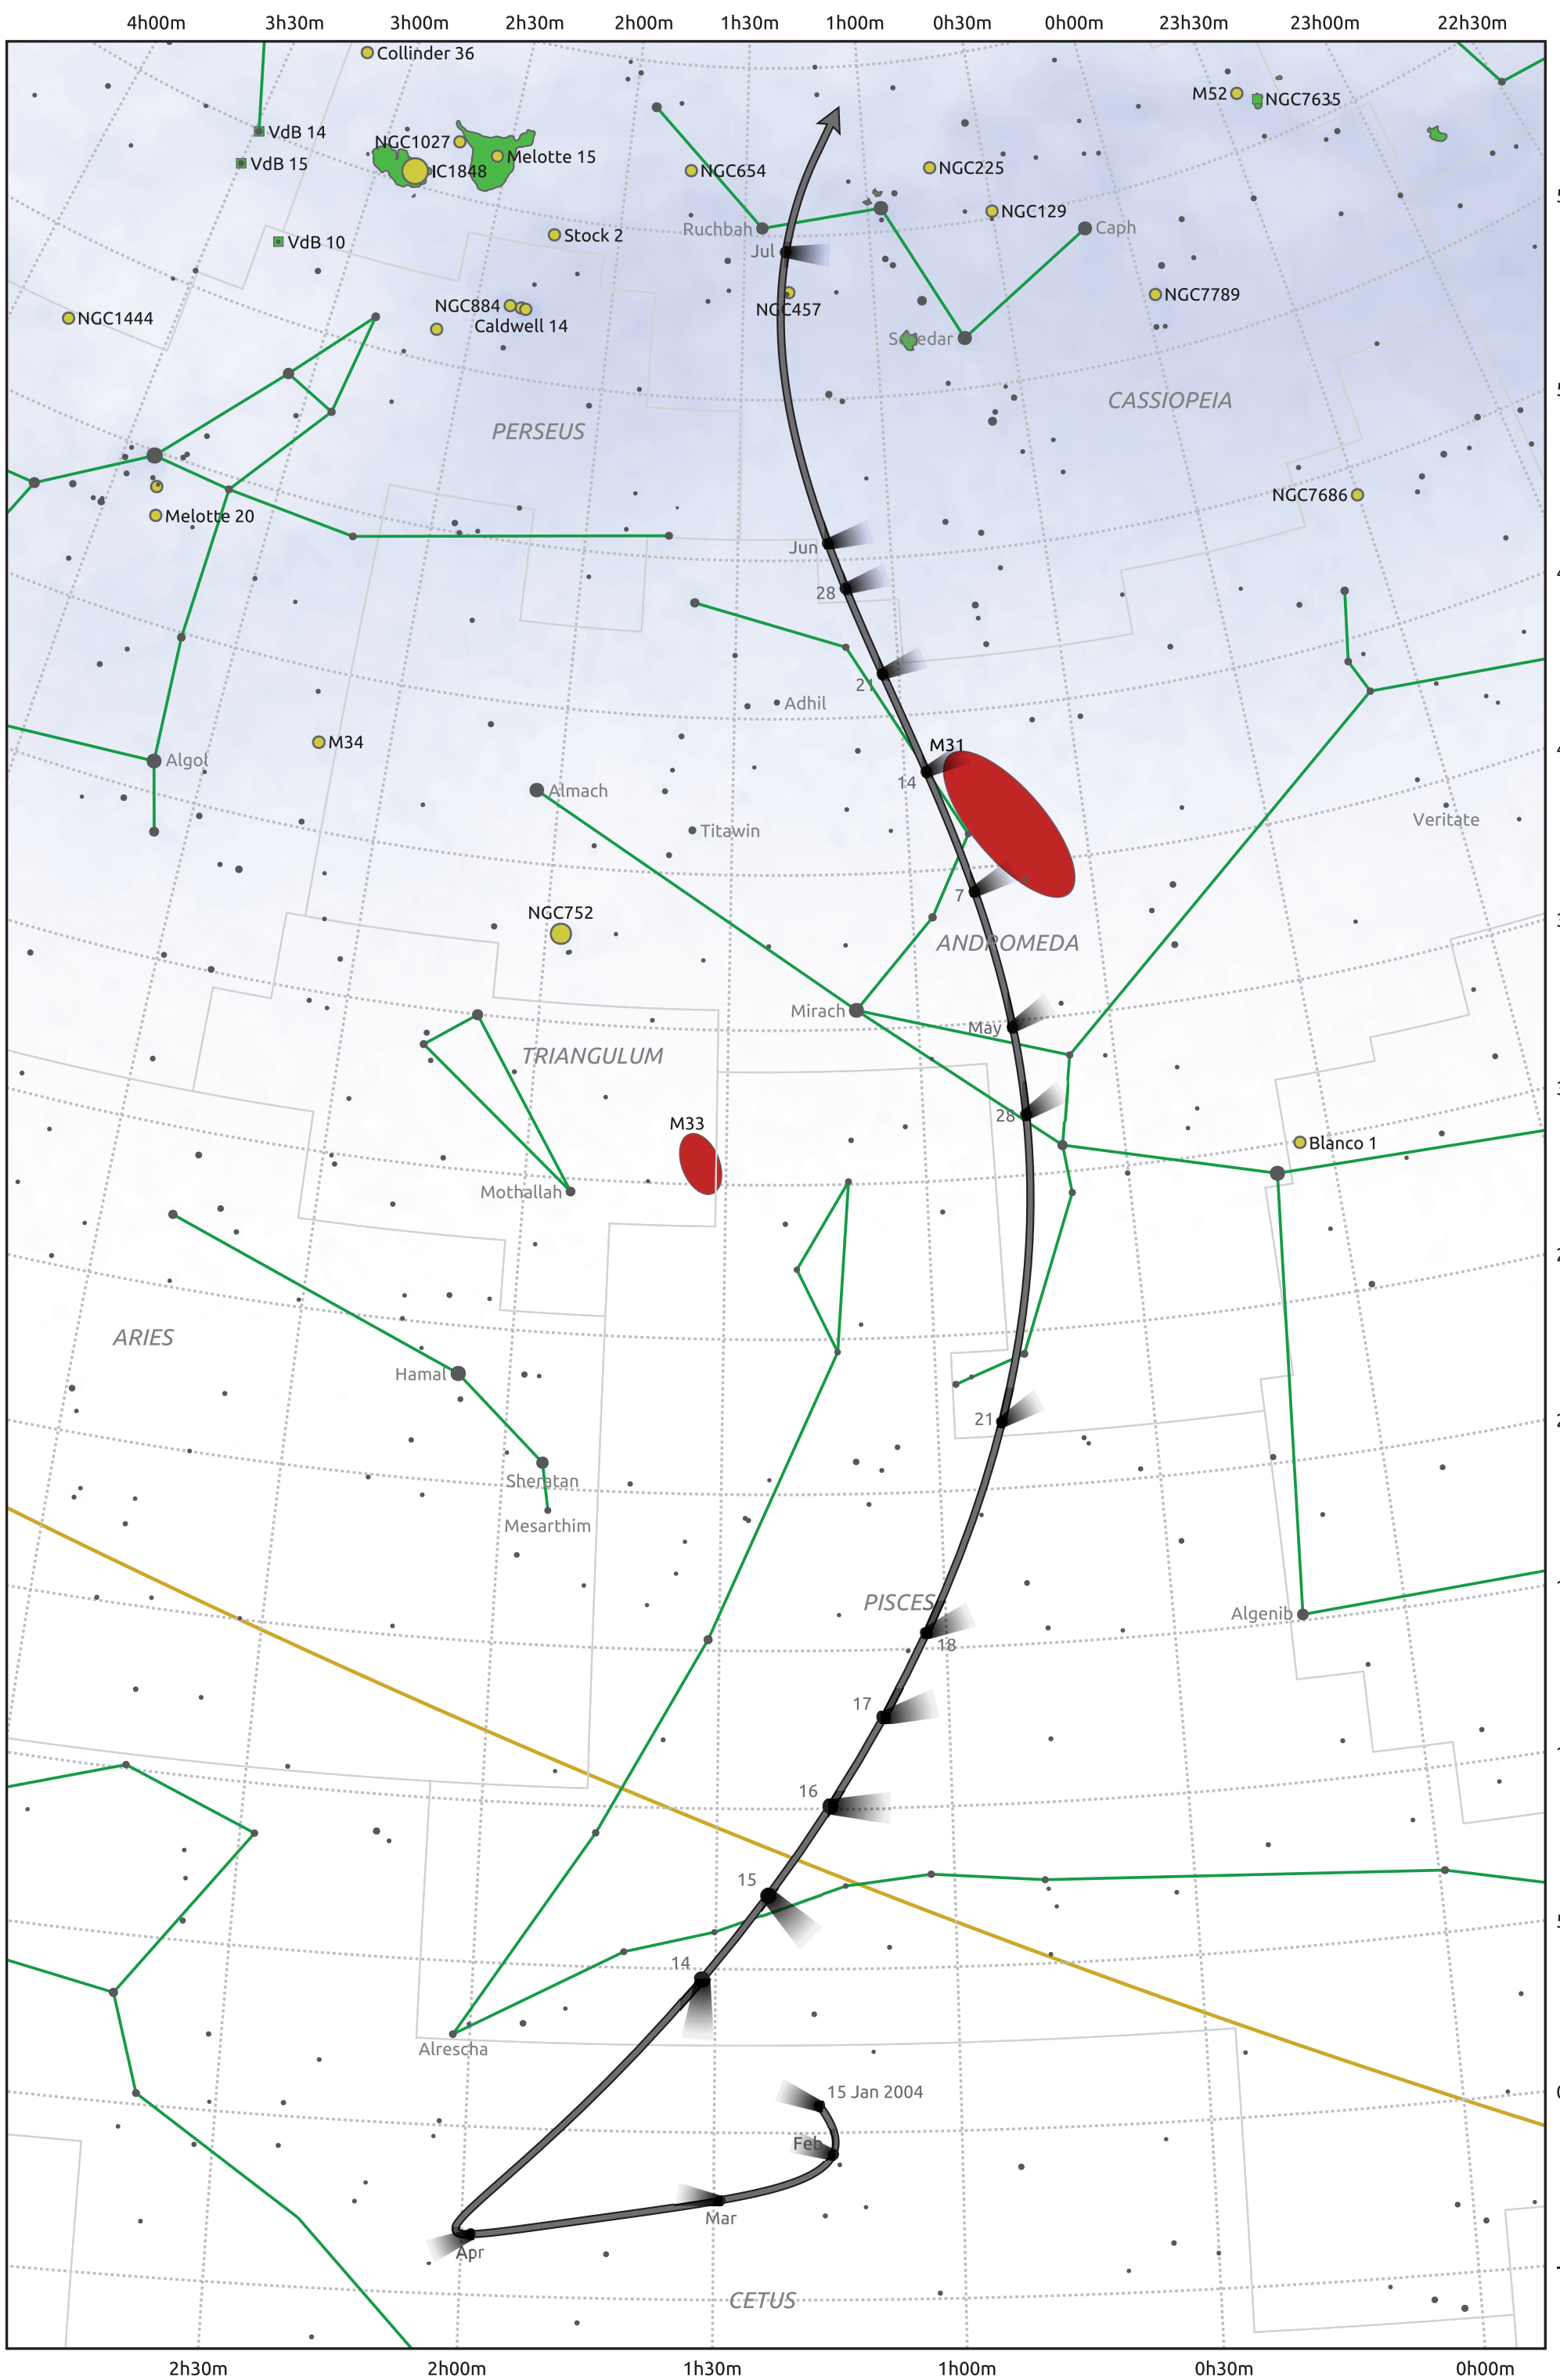

The path of C/2004 F4 (Bradfield) starting on 15 Jan 2004

© Dominic Ford 2011–2025. Date markers placed at midnight UTC. Downloaded from <https://in-the-sky.org>

Magnitude scale: • 6.0 • 5.0 • 4.0 • 3.0 • 2.0 • 1.0

— Ecliptic Plane

- Galaxy
- Bright nebula
- Open cluster
- Globular cluster
- Planetary nebula

Date	Mag
2004 Feb 14	10.8
2004 Mar 1	9.9
2004 Mar 3	9.8
2004 Mar 15	8.7
2004 Mar 23	7.7
2004 Mar 29	6.7
2004 Apr 3	5.5
2004 Apr 7	4.2
2004 Apr 10	2.9
2004 Apr 13	1.8
2004 Apr 19	3.1
2004 Apr 22	4.2
2004 Apr 26	5.4
2004 May 1	6.6
2004 May 7	7.6
2004 May 15	8.6
2004 May 26	9.6
2004 Jun 10	10.7
2004 Jul 1	11.7