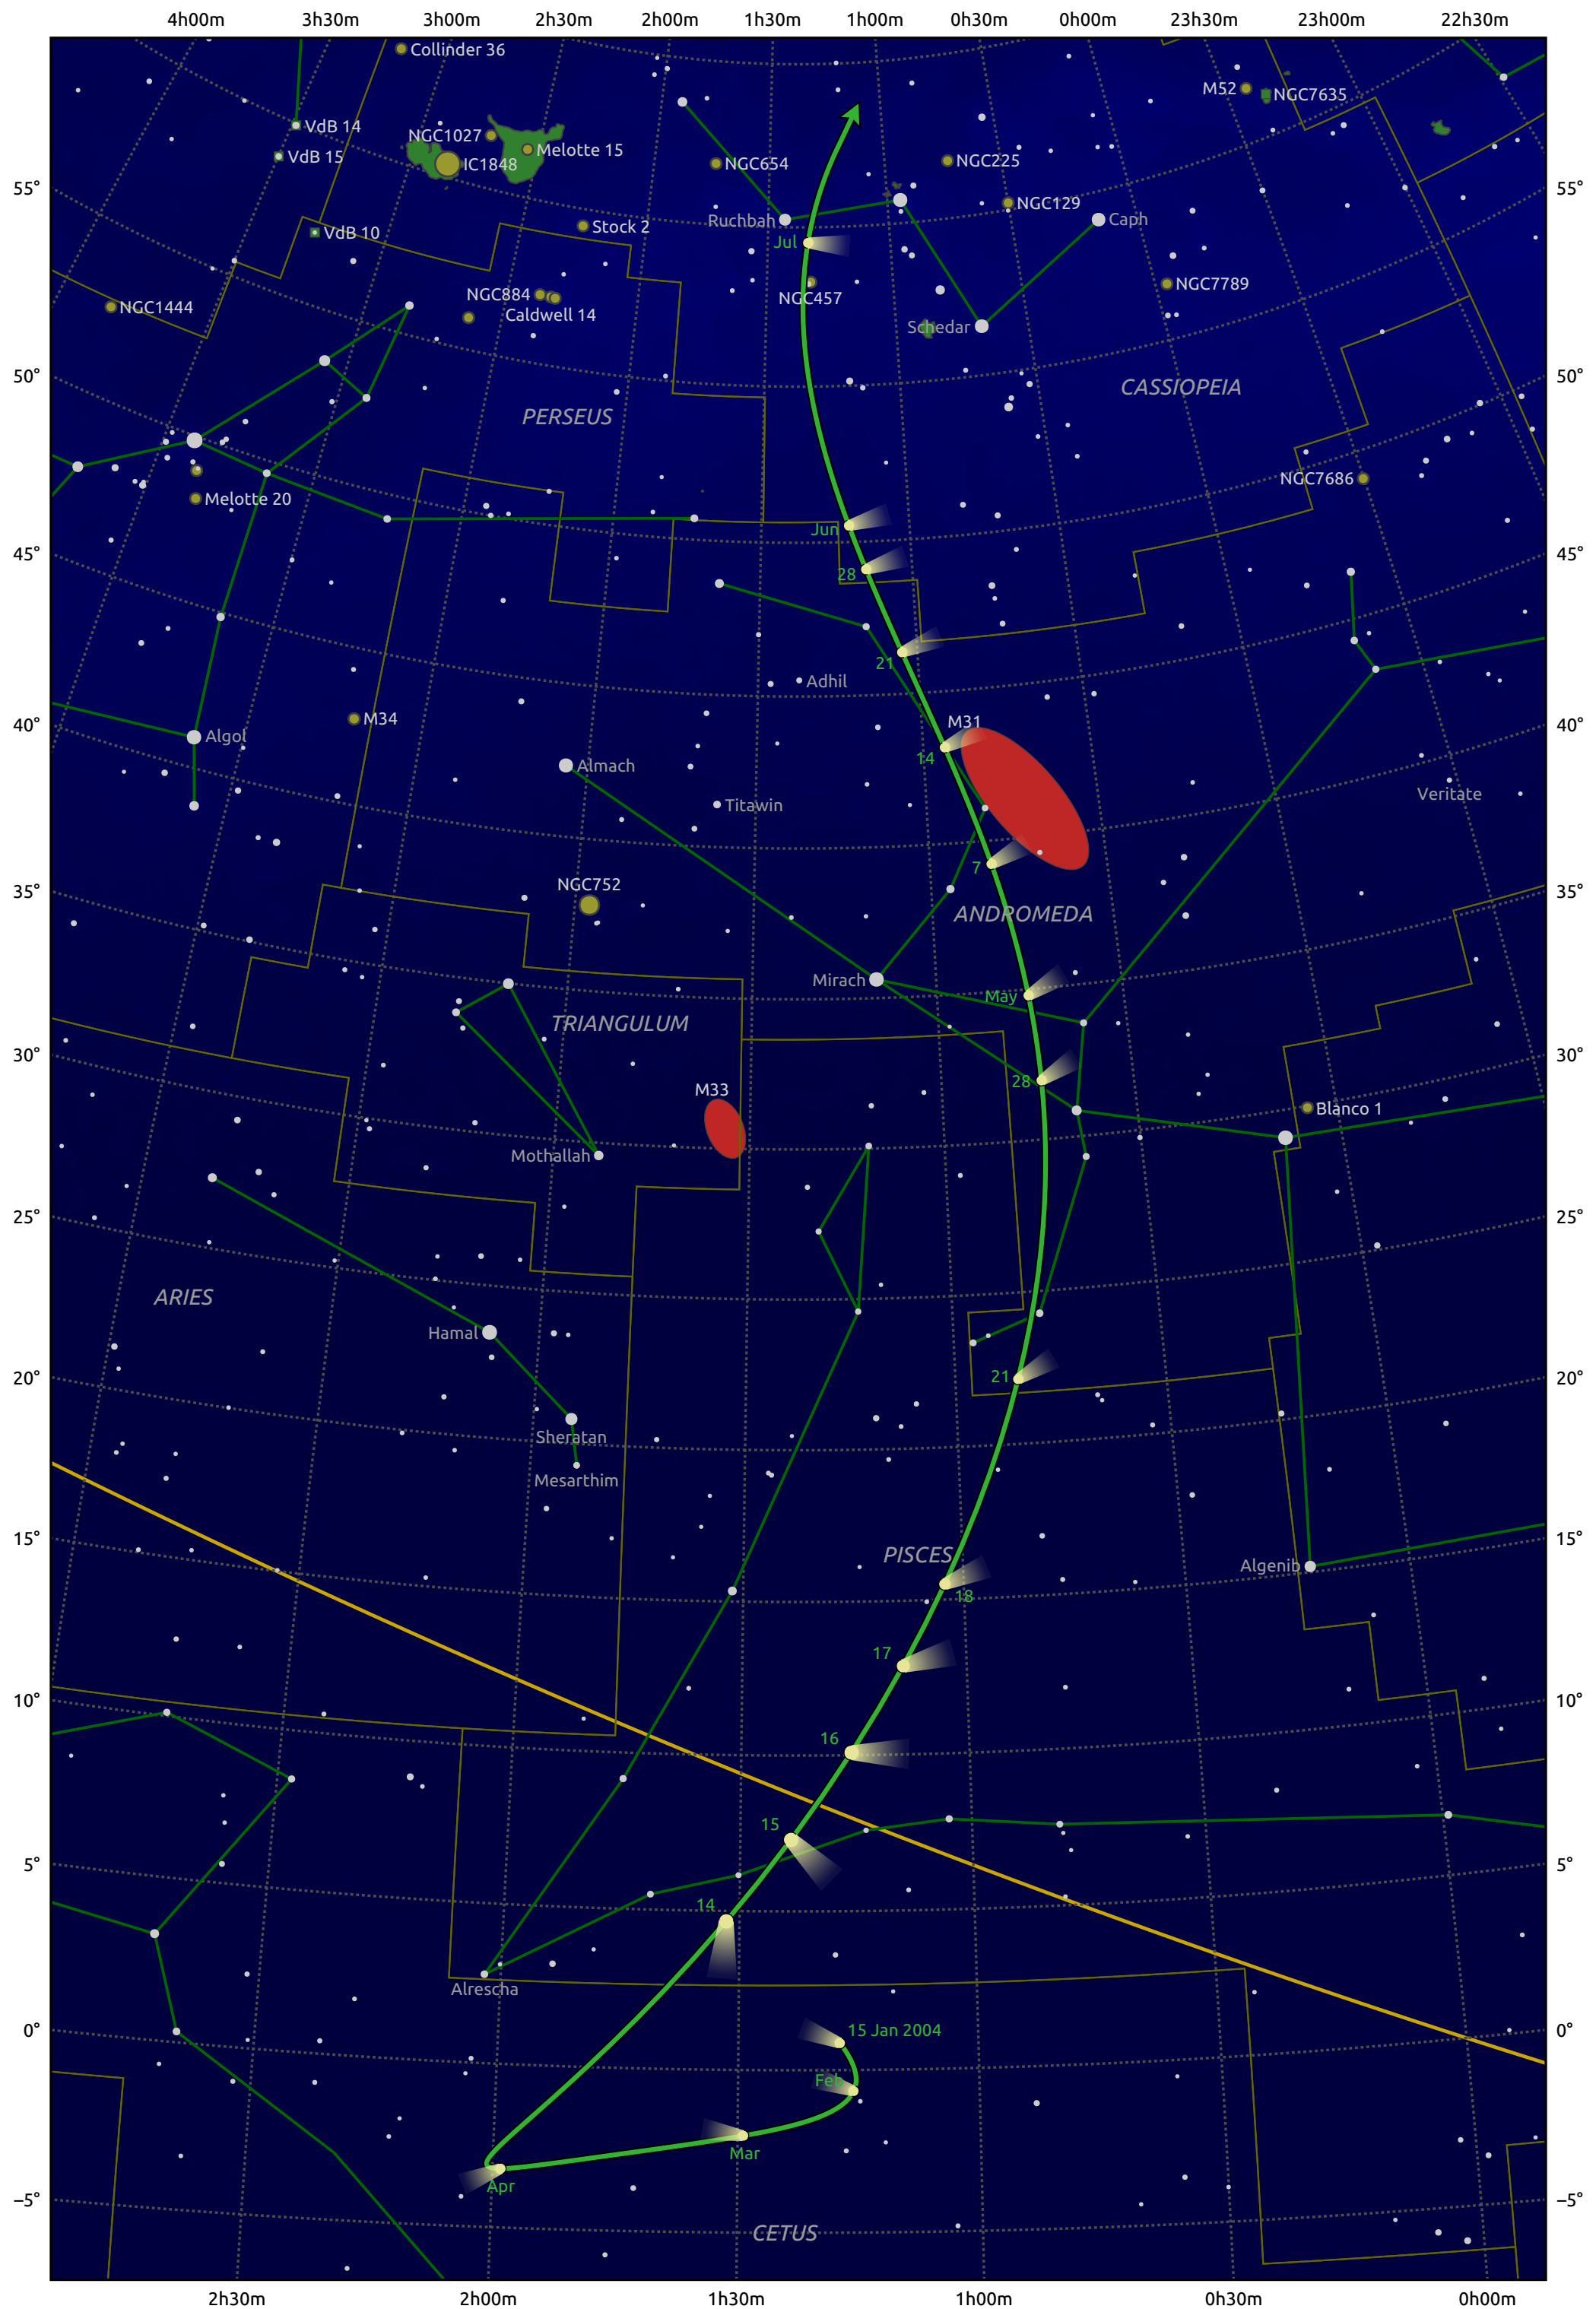

The path of C/2004 F4 (Bradfield) starting on 15 Jan 2004

© Dominic Ford 2011–2025. Date markers placed at midnight UTC. Downloaded from <https://in-the-sky.org>

Magnitude scale: • 6.0 • 5.0 • 4.0 • 3.0 • 2.0 • 1.0

— Ecliptic Plane

● Galaxy ■ Bright nebula ● Open cluster ● Globular cluster ◆ Planetary nebula

Date	Mag
2004 Feb 14	10.8
2004 Mar 1	9.9
2004 Mar 3	9.8
2004 Mar 15	8.7
2004 Mar 23	7.7
2004 Mar 29	6.7
2004 Apr 3	5.5
2004 Apr 7	4.2
2004 Apr 10	2.9
2004 Apr 13	1.8
2004 Apr 19	3.1
2004 Apr 22	4.2
2004 Apr 26	5.4
2004 May 1	6.6
2004 May 7	7.6
2004 May 15	8.6
2004 May 26	9.6
2004 Jun 10	10.7
2004 Jul 1	11.7