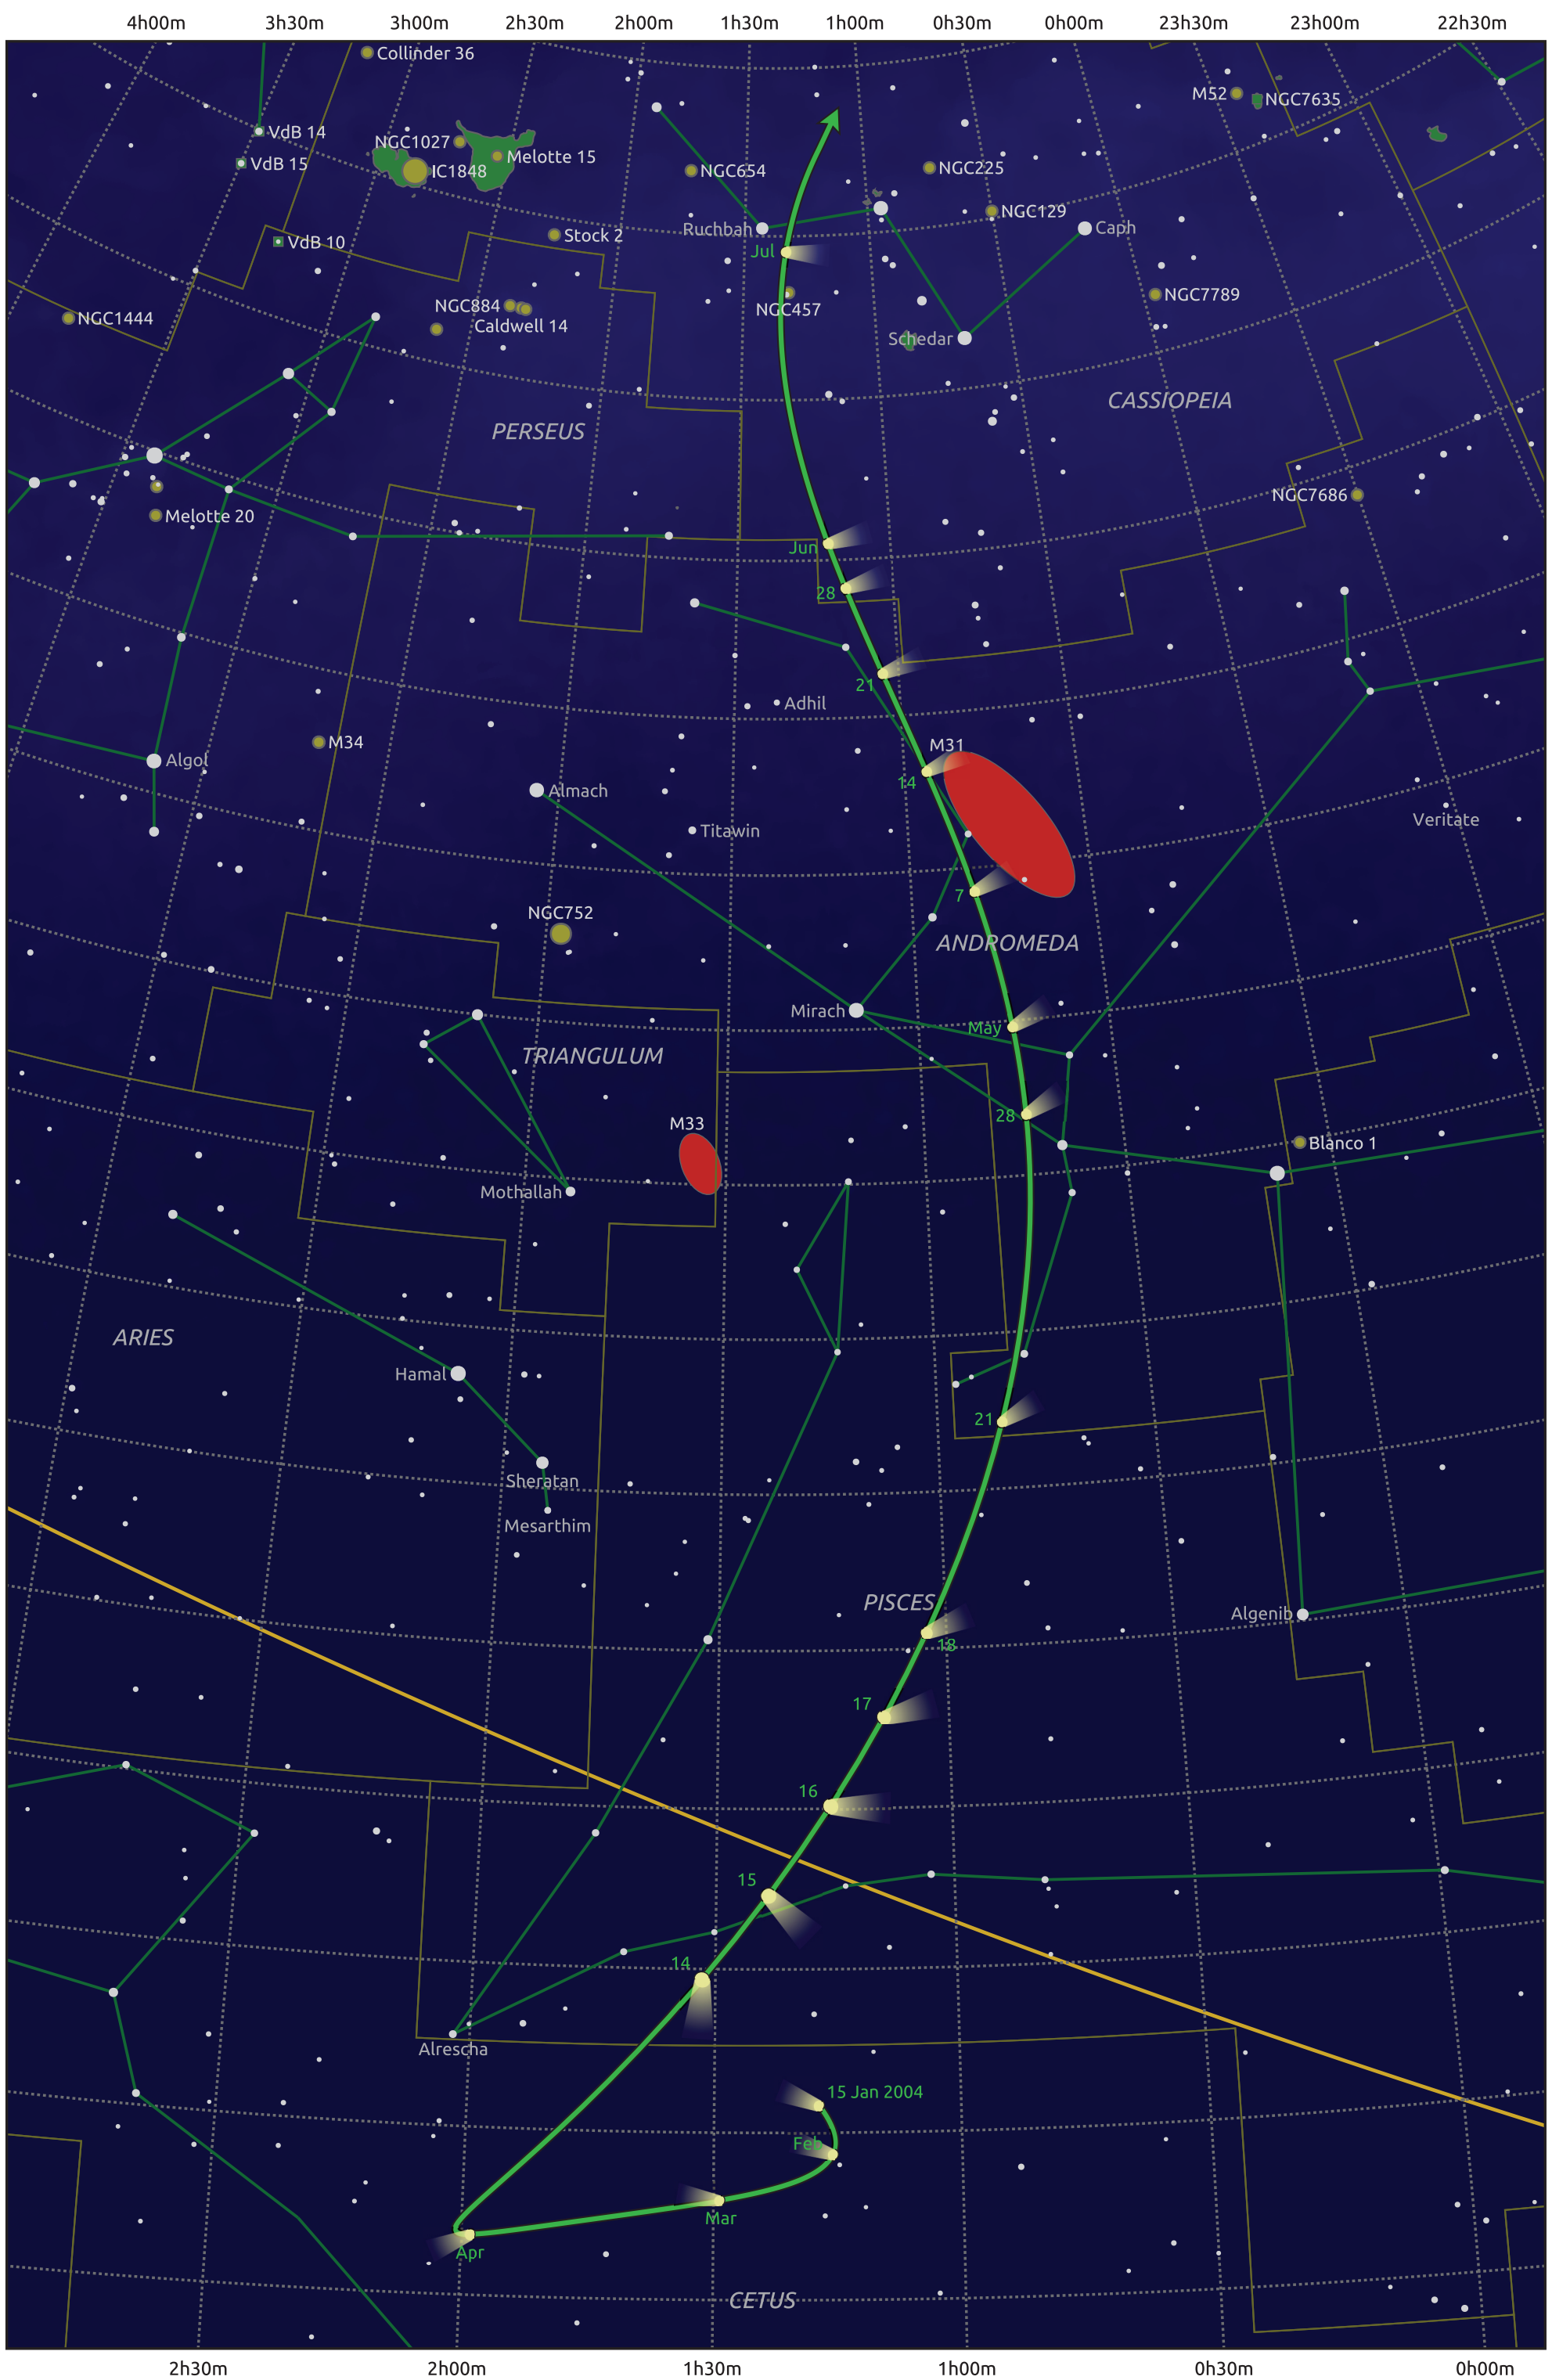

The path of C/2004 F4 (Bradfield) starting on 15 Jan 2004

© Dominic Ford 2011–2025. Date markers placed at midnight UTC. Downloaded from <https://in-the-sky.org>

Magnitude scale: ● 6.0 ● 5.0 ● 4.0 ● 3.0 ● 2.0 ● 1.0

— Ecliptic Plane

- Galaxy
- Bright nebula
- Open cluster
- ⊕ Globular cluster
- ⊕ Planetary nebula

Date	Mag
2004 Feb 14	10.8
2004 Mar 1	9.9
2004 Mar 3	9.8
2004 Mar 15	8.7
2004 Mar 23	7.7
2004 Mar 29	6.7
2004 Apr 3	5.5
2004 Apr 7	4.2
2004 Apr 10	2.9
2004 Apr 13	1.8
2004 Apr 19	3.1
2004 Apr 22	4.2
2004 Apr 26	5.4
2004 May 1	6.6
2004 May 7	7.6
2004 May 15	8.6
2004 May 26	9.6
2004 Jun 10	10.7
2004 Jul 1	11.7