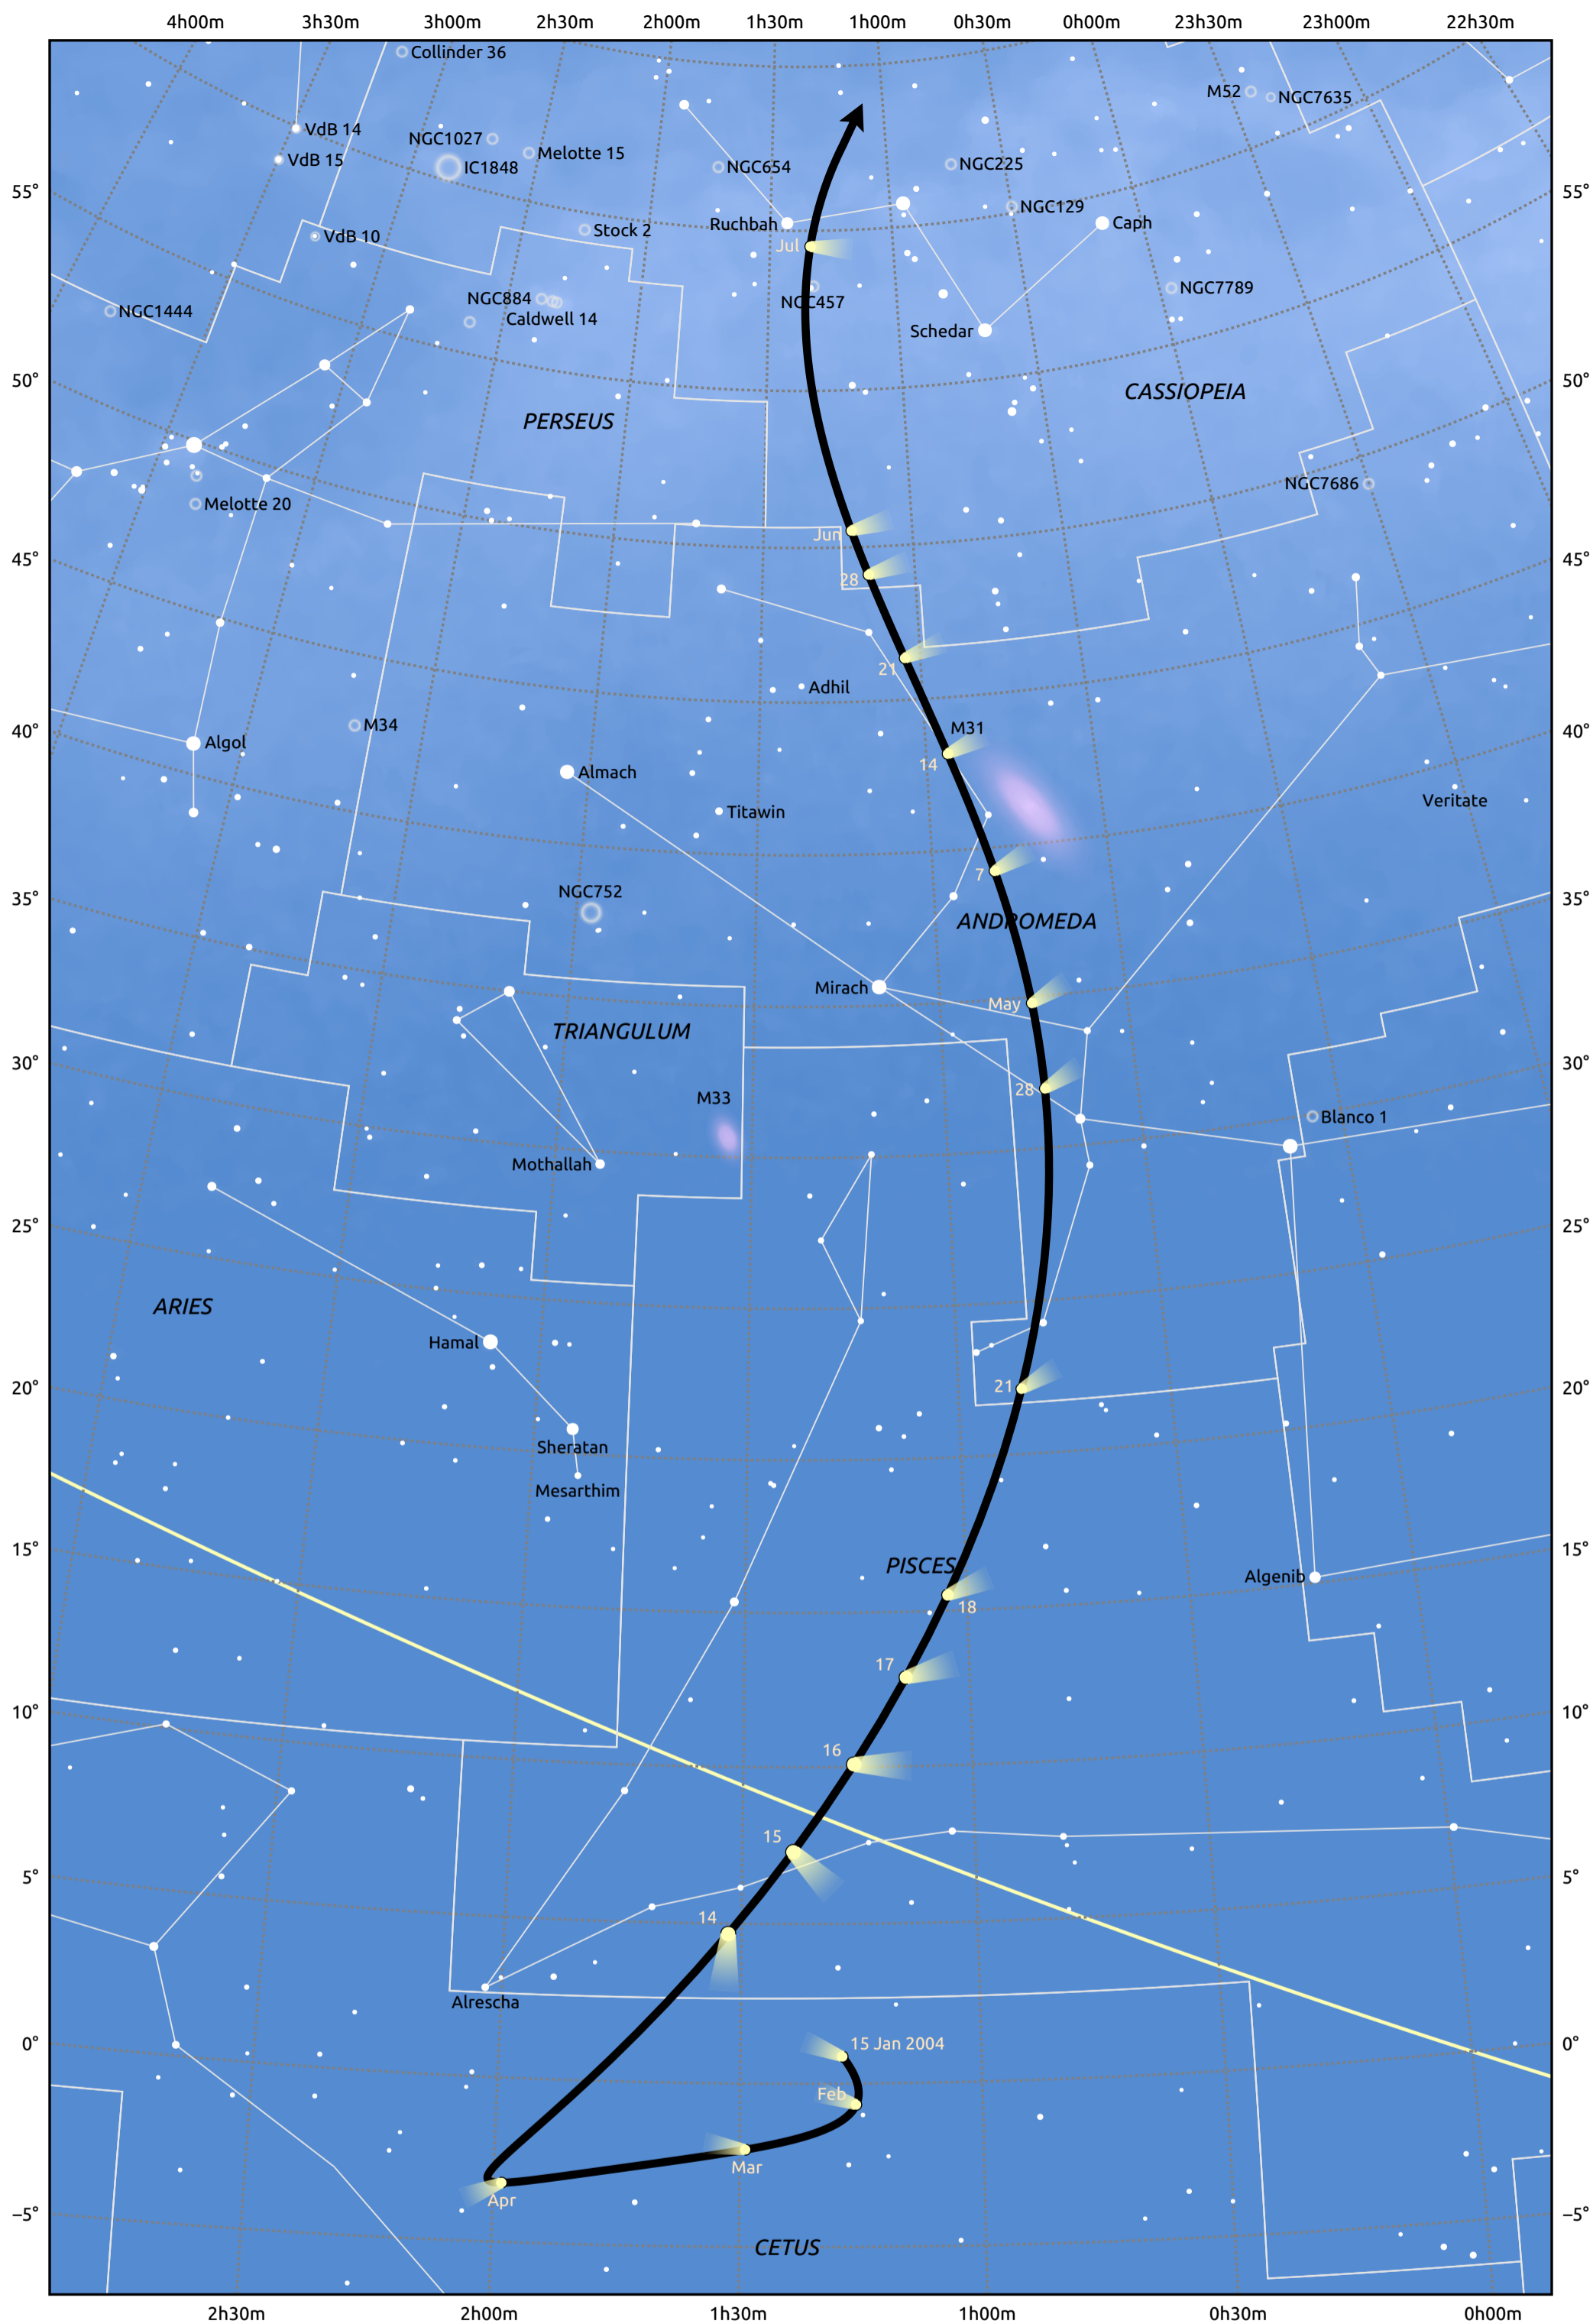

The path of C/2004 F4 (Bradfield) starting on 15 Jan 2004

© Dominic Ford 2011–2025. Date markers placed at midnight UTC. Downloaded from <https://in-the-sky.org>

Magnitude scale: • 6.0 • 5.0 • 4.0 • 3.0 • 2.0 ● 1.0

— Ecliptic Plane

Galaxy Bright nebula Open cluster Globular cluster Planetary nebula

Date	Mag
2004 Feb 14	10.8
2004 Mar 1	9.9
2004 Mar 3	9.8
2004 Mar 15	8.7
2004 Mar 23	7.7
2004 Mar 29	6.7
2004 Apr 3	5.5
2004 Apr 7	4.2
2004 Apr 10	2.9
2004 Apr 13	1.8
2004 Apr 19	3.1
2004 Apr 22	4.2
2004 Apr 26	5.4
2004 May 1	6.6
2004 May 7	7.6
2004 May 15	8.6
2004 May 26	9.6
2004 Jun 10	10.7
2004 Jul 1	11.7