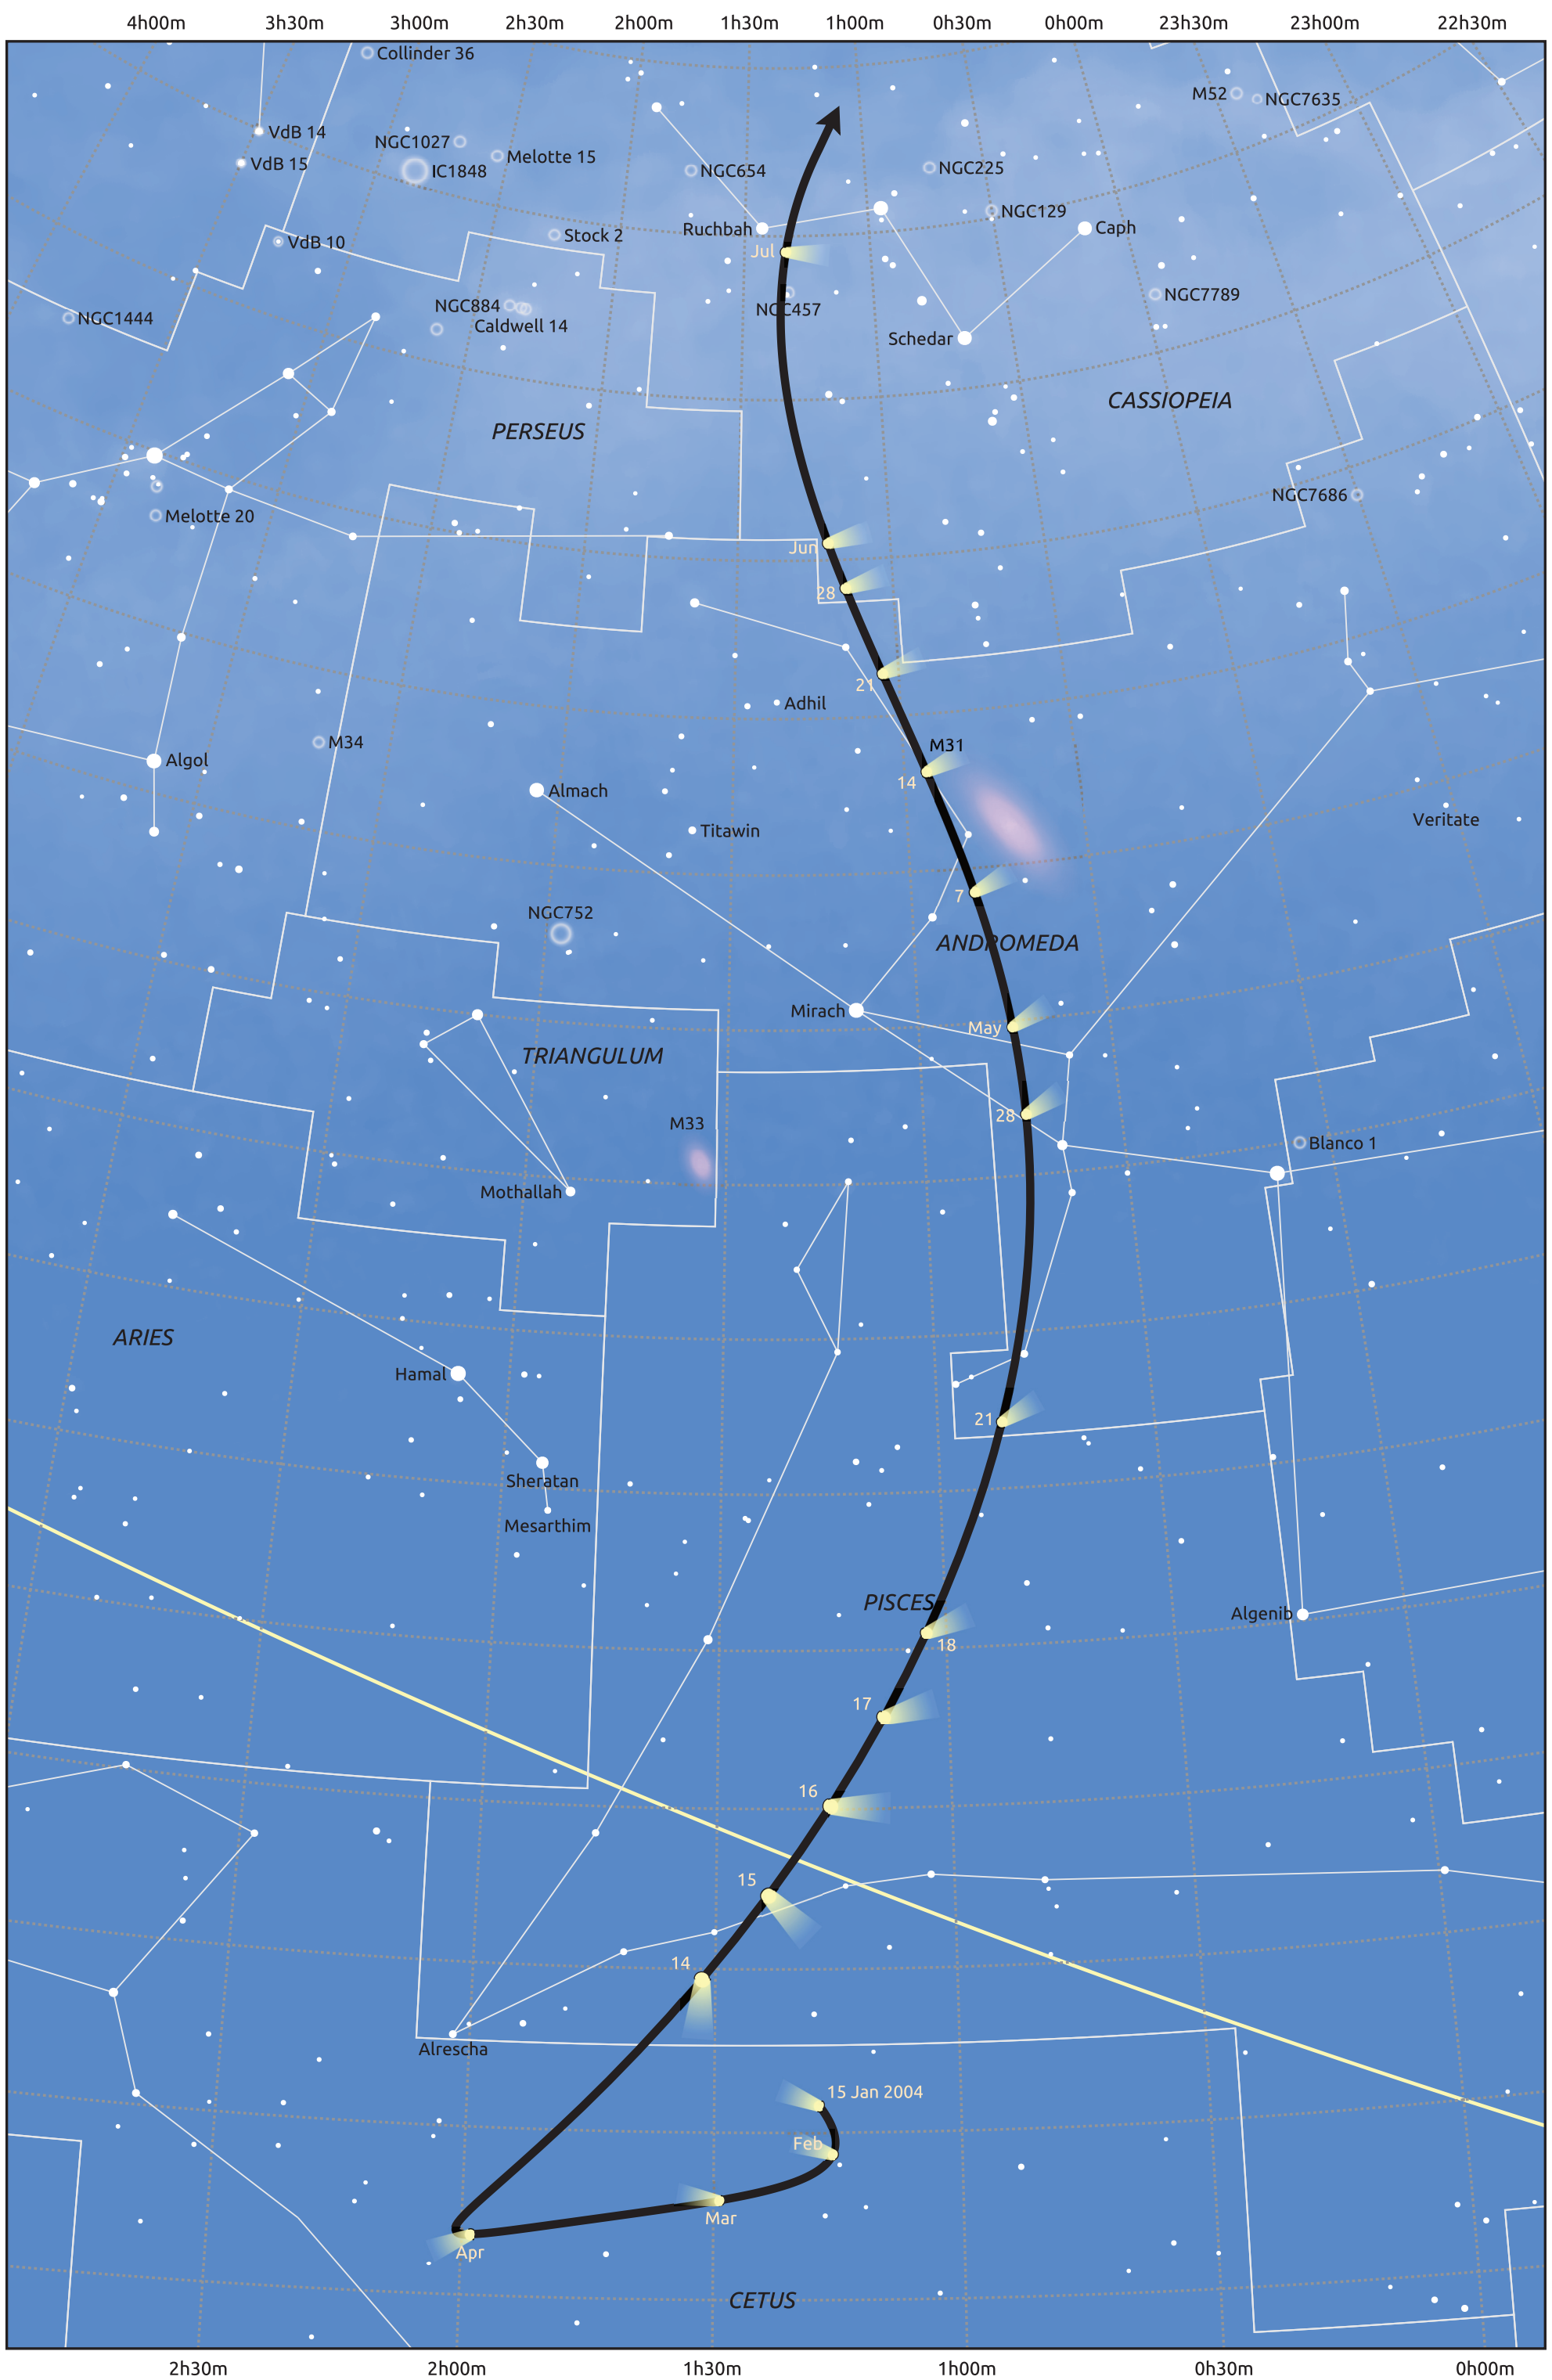

The path of C/2004 F4 (Bradfield) starting on 15 Jan 2004

© Dominic Ford 2011–2025. Date markers placed at midnight UTC. Downloaded from <https://in-the-sky.org>

Magnitude scale: • 6.0 • 5.0 • 4.0 • 3.0 • 2.0 • 1.0

— Ecliptic Plane

Galaxy Bright nebula Open cluster Globular cluster Planetary nebula

Date	Mag
2004 Feb 14	10.8
2004 Mar 1	9.9
2004 Mar 3	9.8
2004 Mar 15	8.7
2004 Mar 23	7.7
2004 Mar 29	6.7
2004 Apr 3	5.5
2004 Apr 7	4.2
2004 Apr 10	2.9
2004 Apr 13	1.8
2004 Apr 19	3.1
2004 Apr 22	4.2
2004 Apr 26	5.4
2004 May 1	6.6
2004 May 7	7.6
2004 May 15	8.6
2004 May 26	9.6
2004 Jun 10	10.7
2004 Jul 1	11.7