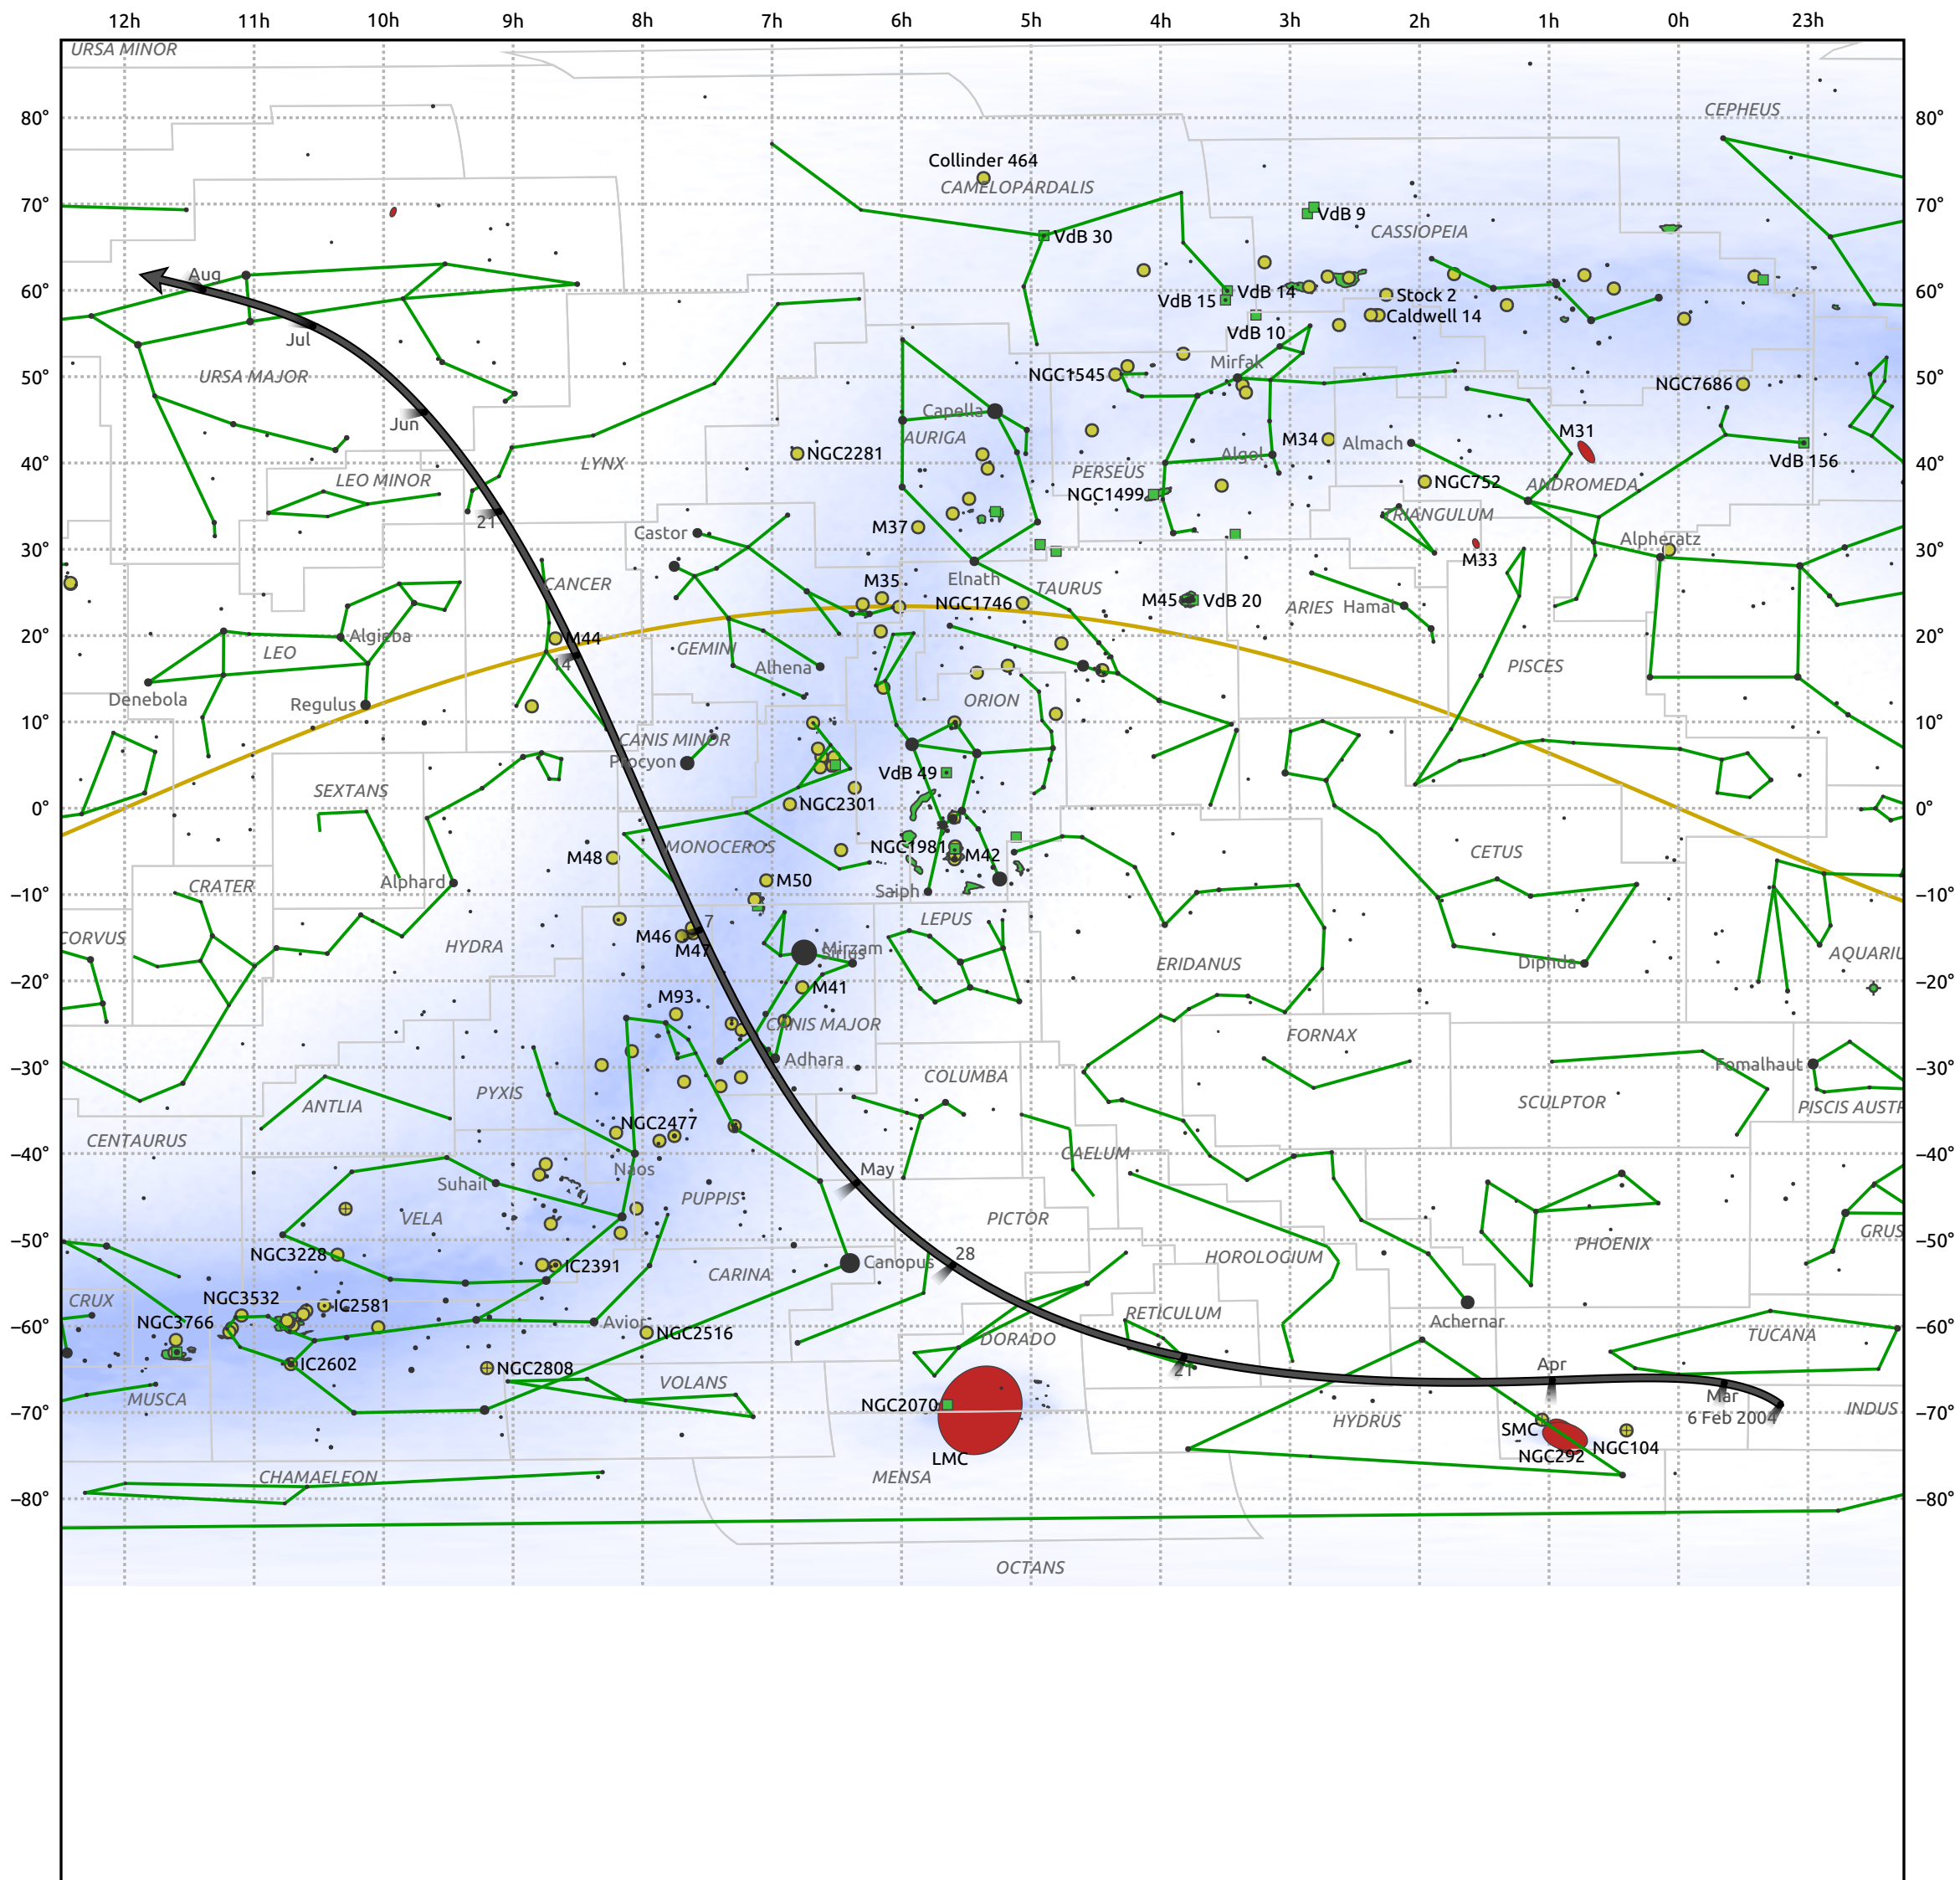

The path of C/2001 Q4 (NEAT) starting on 6 Feb 2004

© Dominic Ford 2011–2025. Date markers placed at midnight UTC. Downloaded from <https://in-the-sky.org>

| Date | Mag |
|-------------|-----|
| 2004 Mar 1 | 8.3 |
| 2004 Mar 4 | 8.2 |
| 2004 Mar 23 | 7.1 |
| 2004 Apr 6 | 6.1 |
| 2004 Apr 17 | 5.1 |
| 2004 Apr 26 | 4.0 |
| 2004 May 1 | 3.4 |
| 2004 May 29 | 5.1 |
| 2004 Jun 11 | 6.1 |
| 2004 Jun 28 | 7.1 |
| 2004 Jul 1 | 7.3 |
| 2004 Jul 20 | 8.2 |