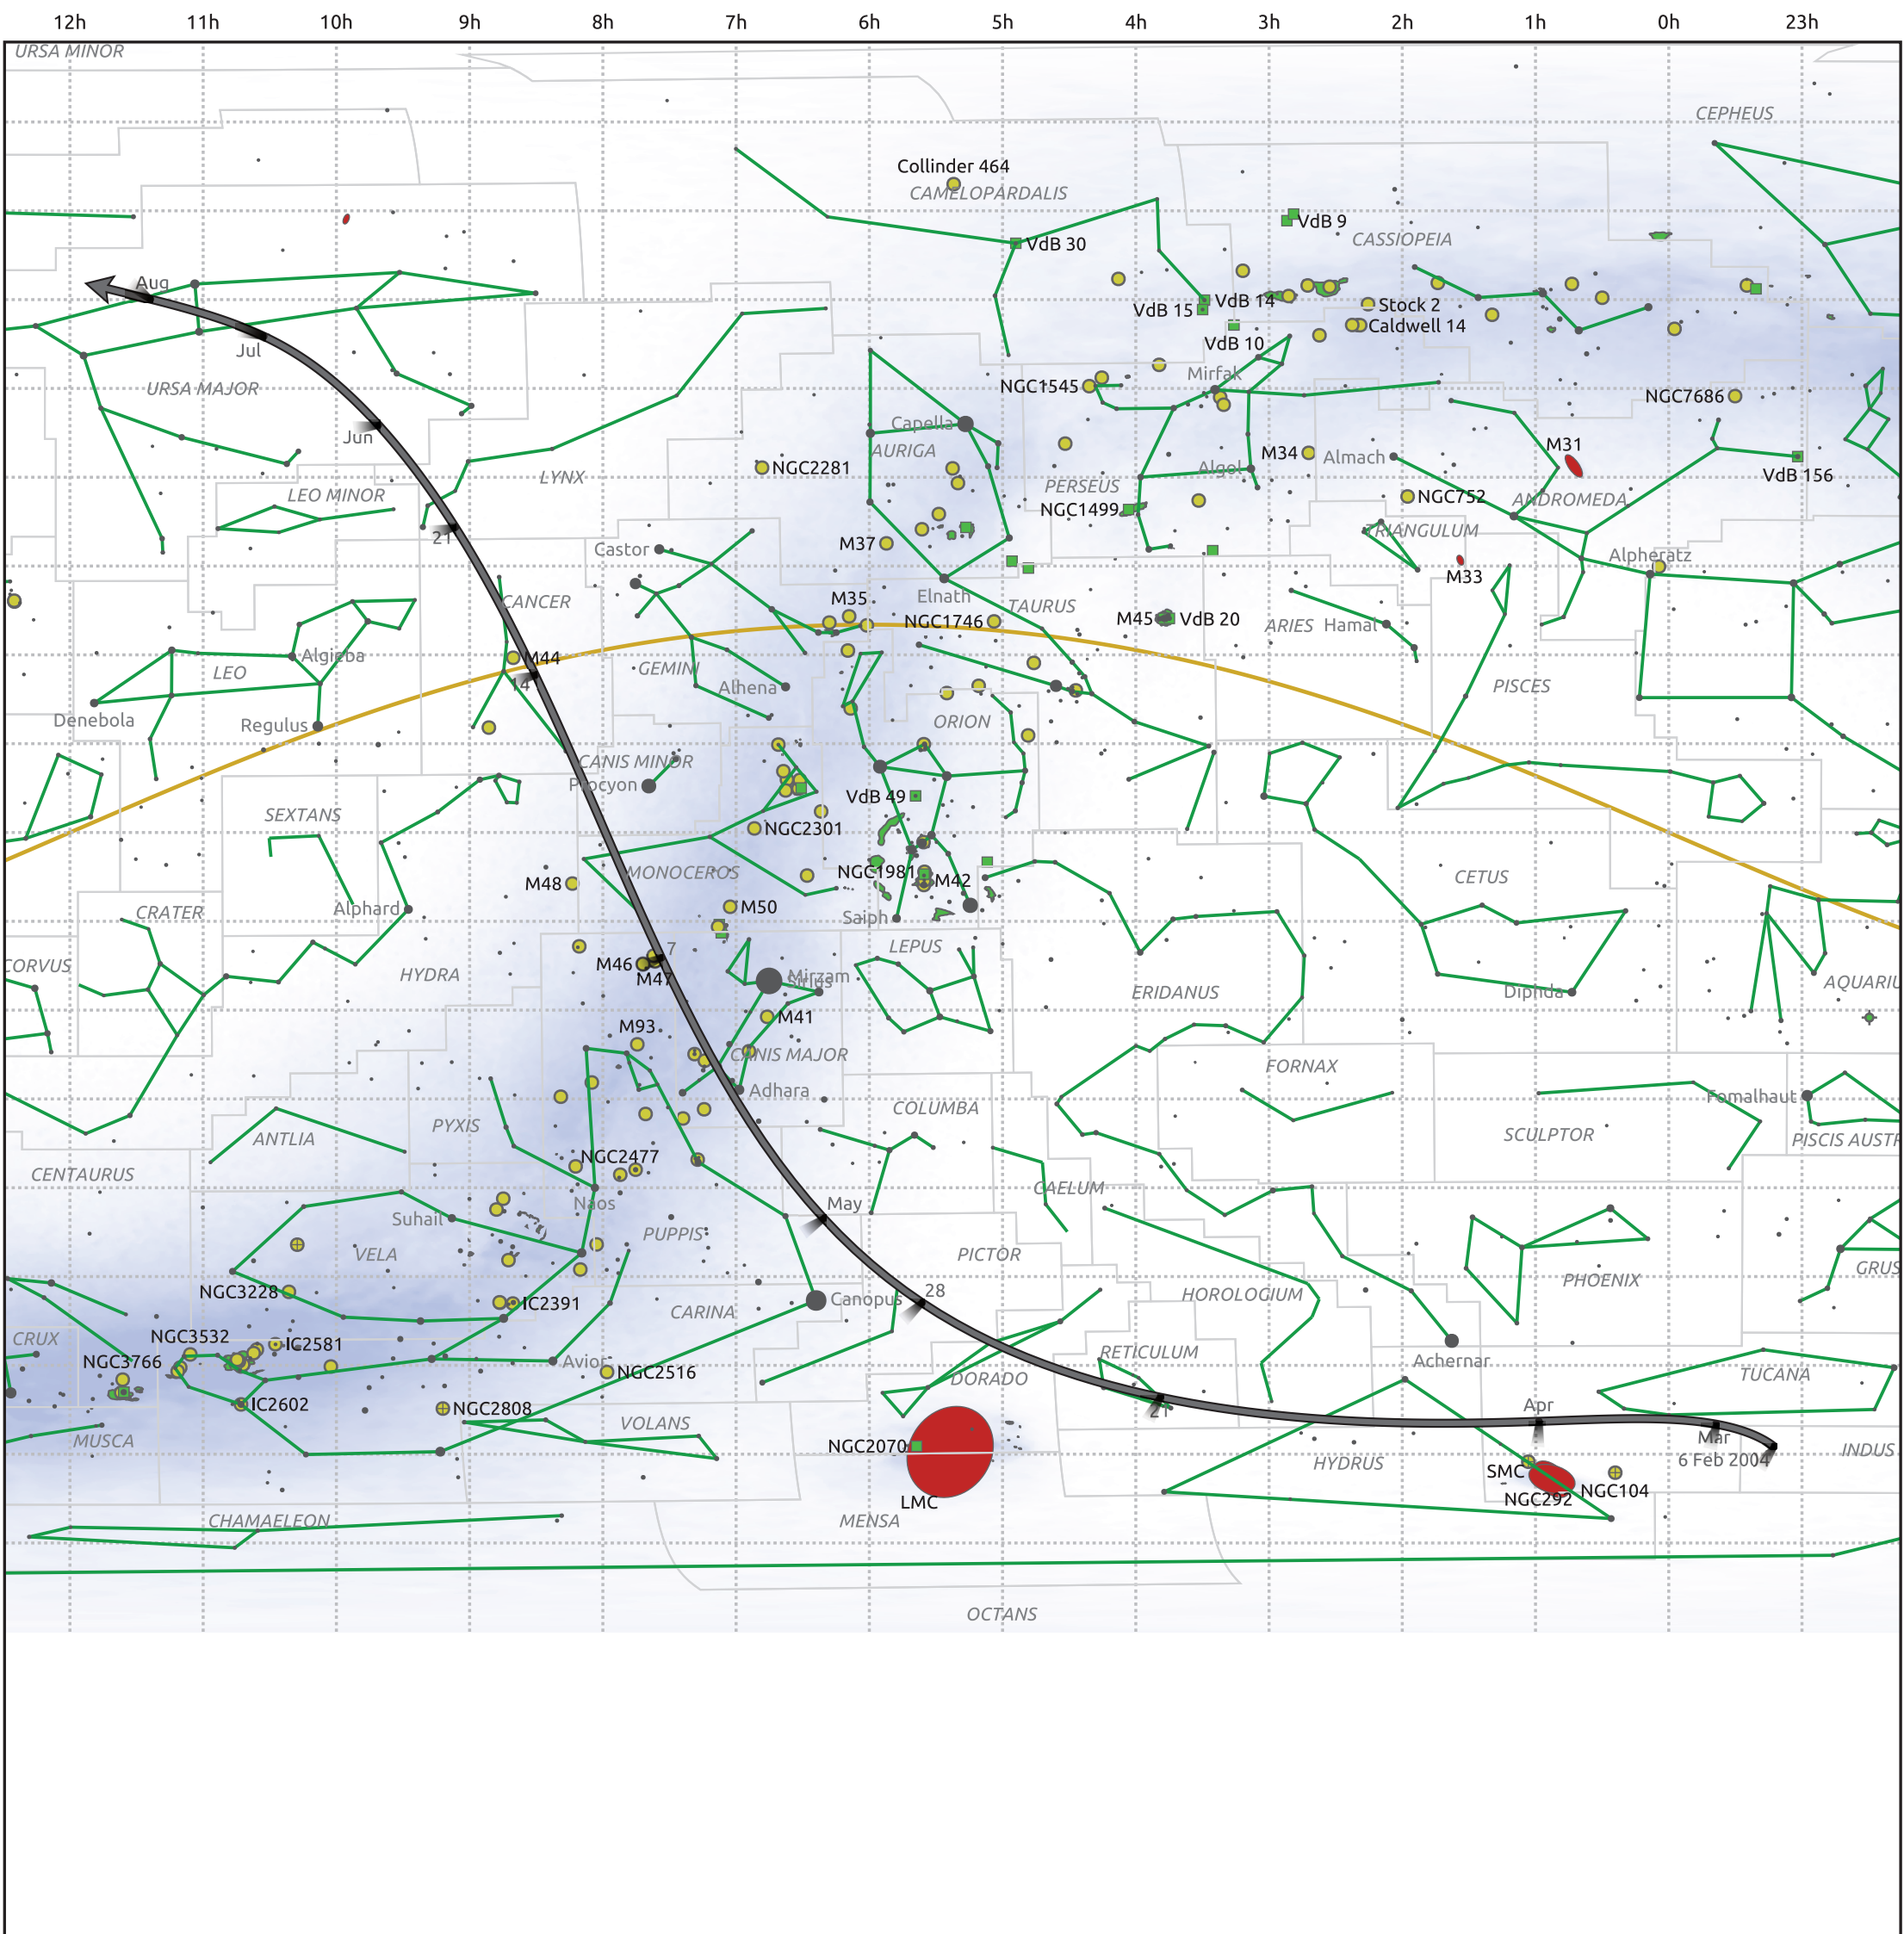

The path of C/2001 Q4 (NEAT) starting on 6 Feb 2004

© Dominic Ford 2011–2025. Date markers placed at midnight UTC. Downloaded from <https://in-the-sky.org>

Magnitude scale: -5.0 -4.0 -3.0 -2.0 -1.0 -2.0

Ecliptic Plane

Galaxy Bright nebula Open cluster + Globular cluster + Planetary nebula

Date	Mag
2004 Mar 1	8.3
2004 Mar 4	8.2
2004 Mar 23	7.1
2004 Apr 6	6.1
2004 Apr 17	5.1
2004 Apr 26	4.0
2004 May 1	3.4
2004 May 29	5.1
2004 Jun 11	6.1
2004 Jun 28	7.1
2004 Jul 1	7.3
2004 Jul 20	8.2