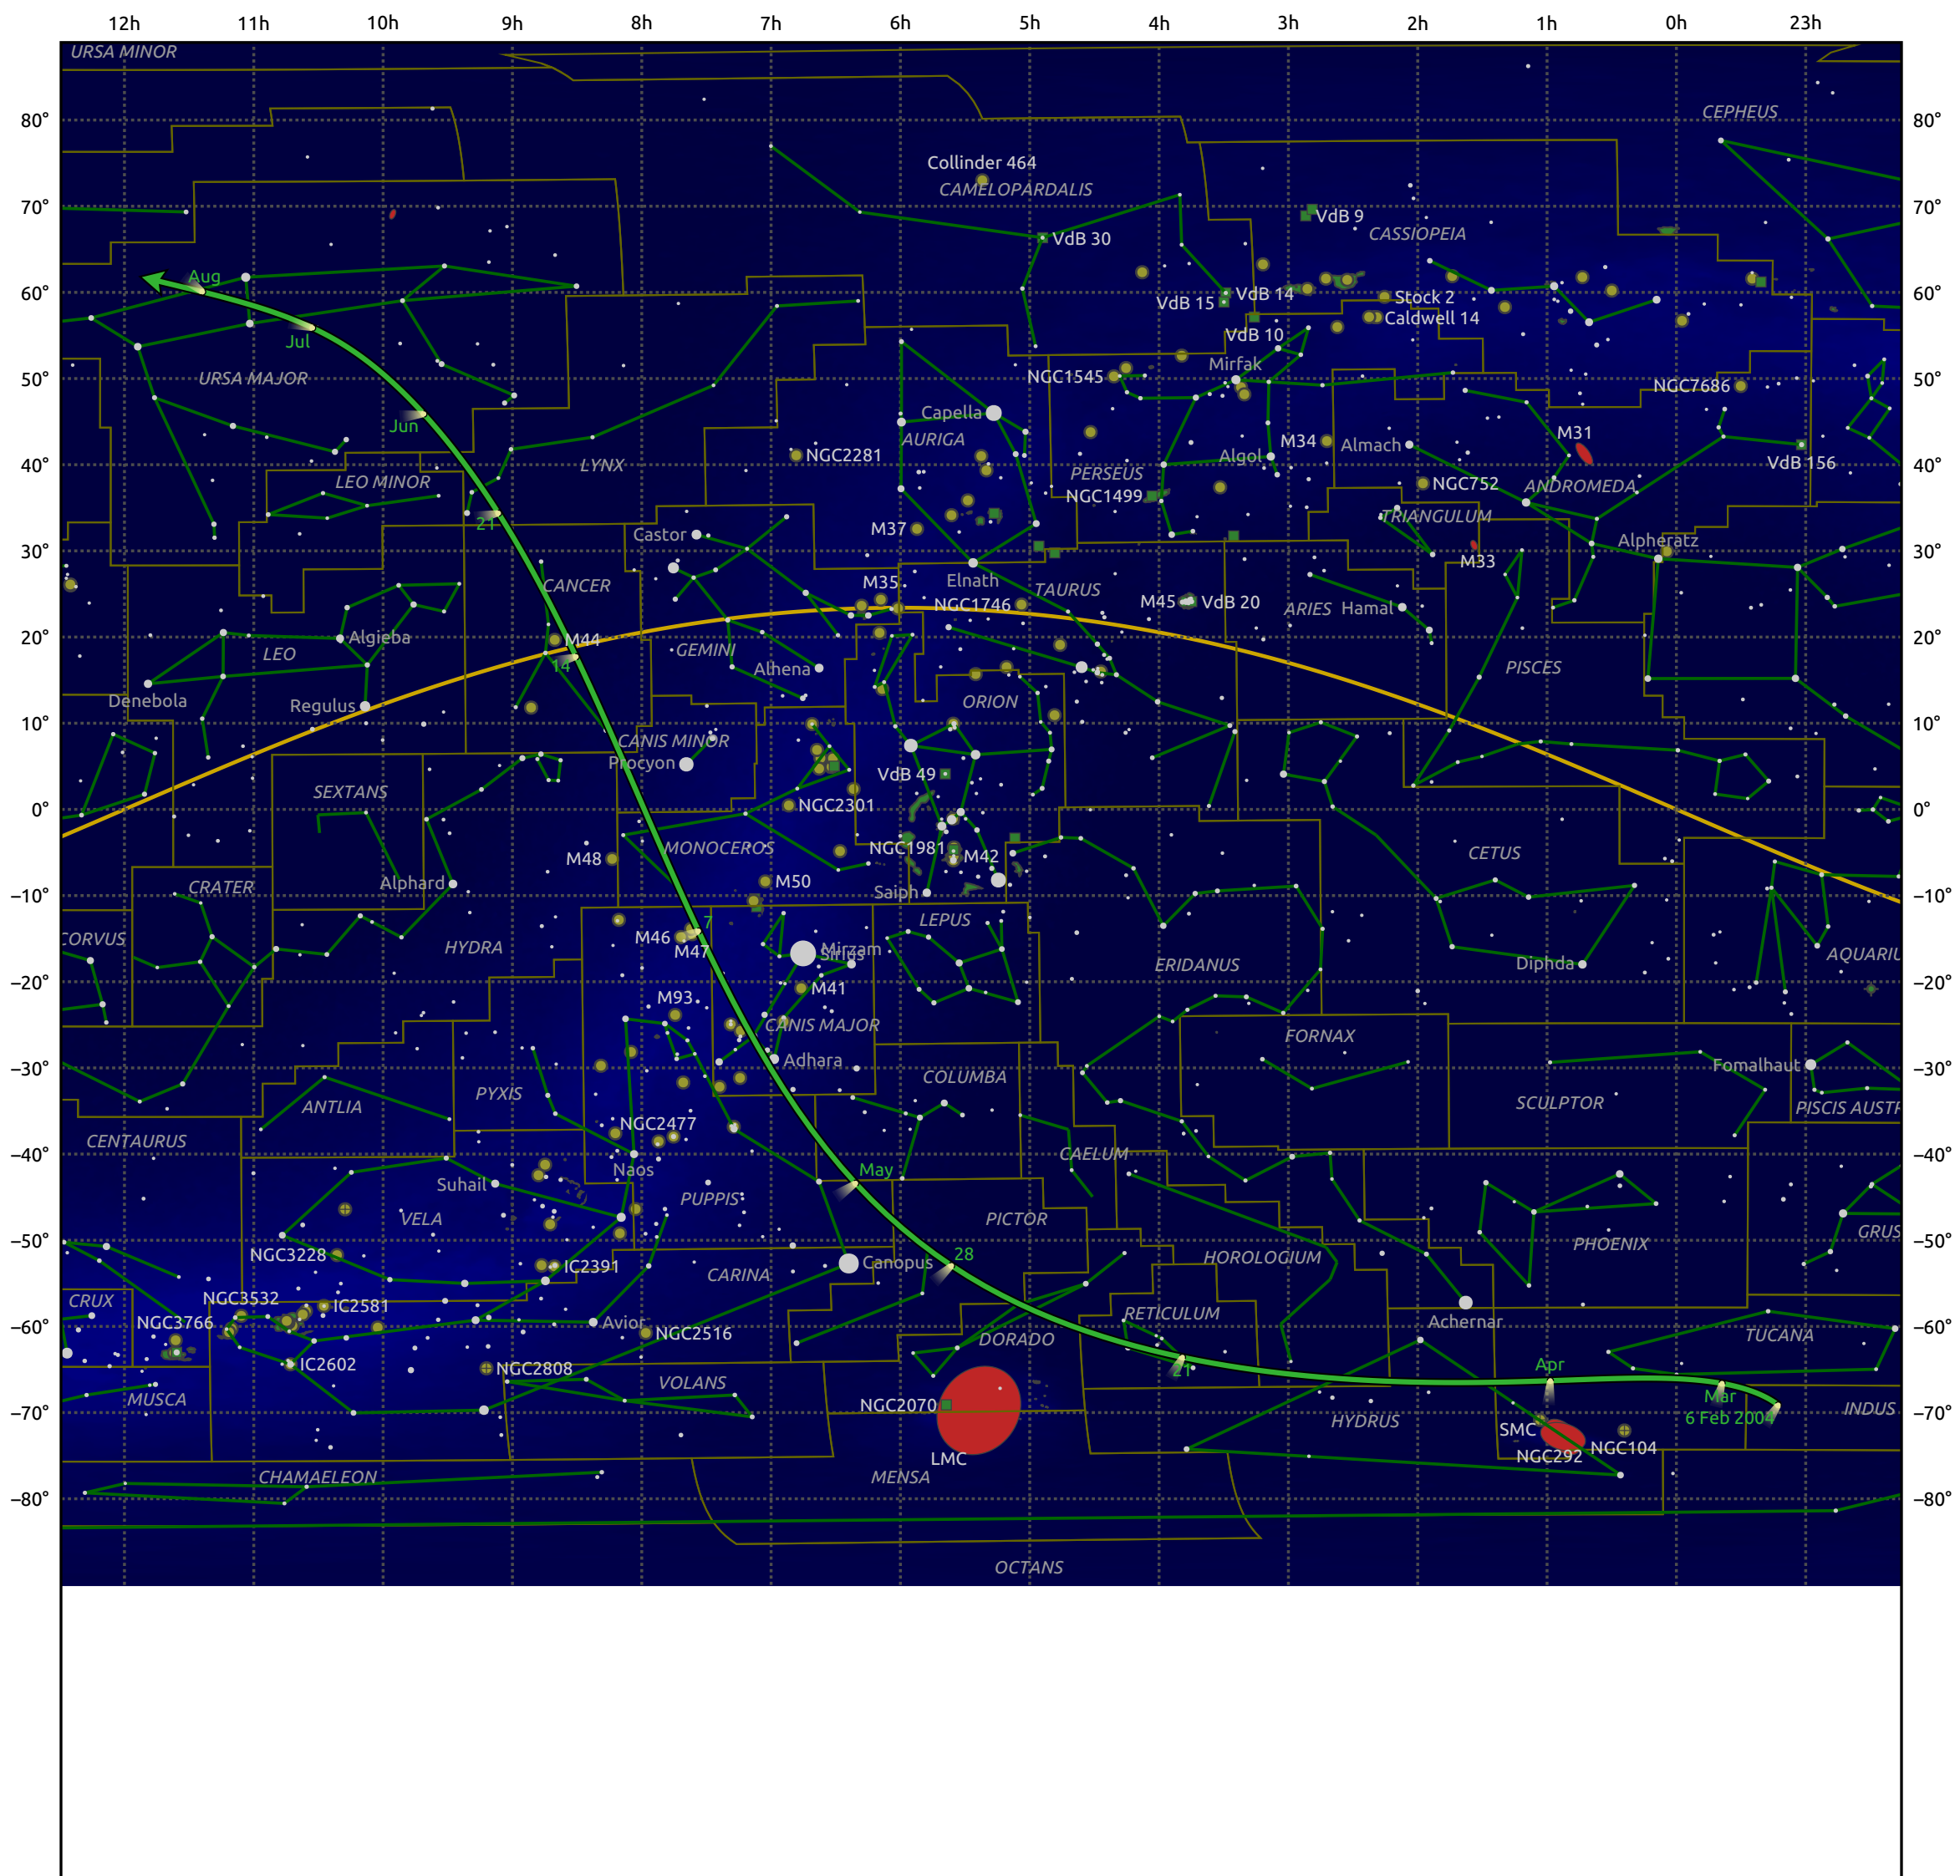

The path of C/2001 Q4 (NEAT) starting on 6 Feb 2004

© Dominic Ford 2011–2025. Date markers placed at midnight UTC. Downloaded from <https://in-the-sky.org>

Date	Mag
2004 Mar 1	8.3
2004 Mar 4	8.2
2004 Mar 23	7.1
2004 Apr 6	6.1
2004 Apr 17	5.1
2004 Apr 26	4.0
2004 May 1	3.4
2004 May 29	5.1
2004 Jun 11	6.1
2004 Jun 28	7.1
2004 Jul 1	7.3
2004 Jul 20	8.2