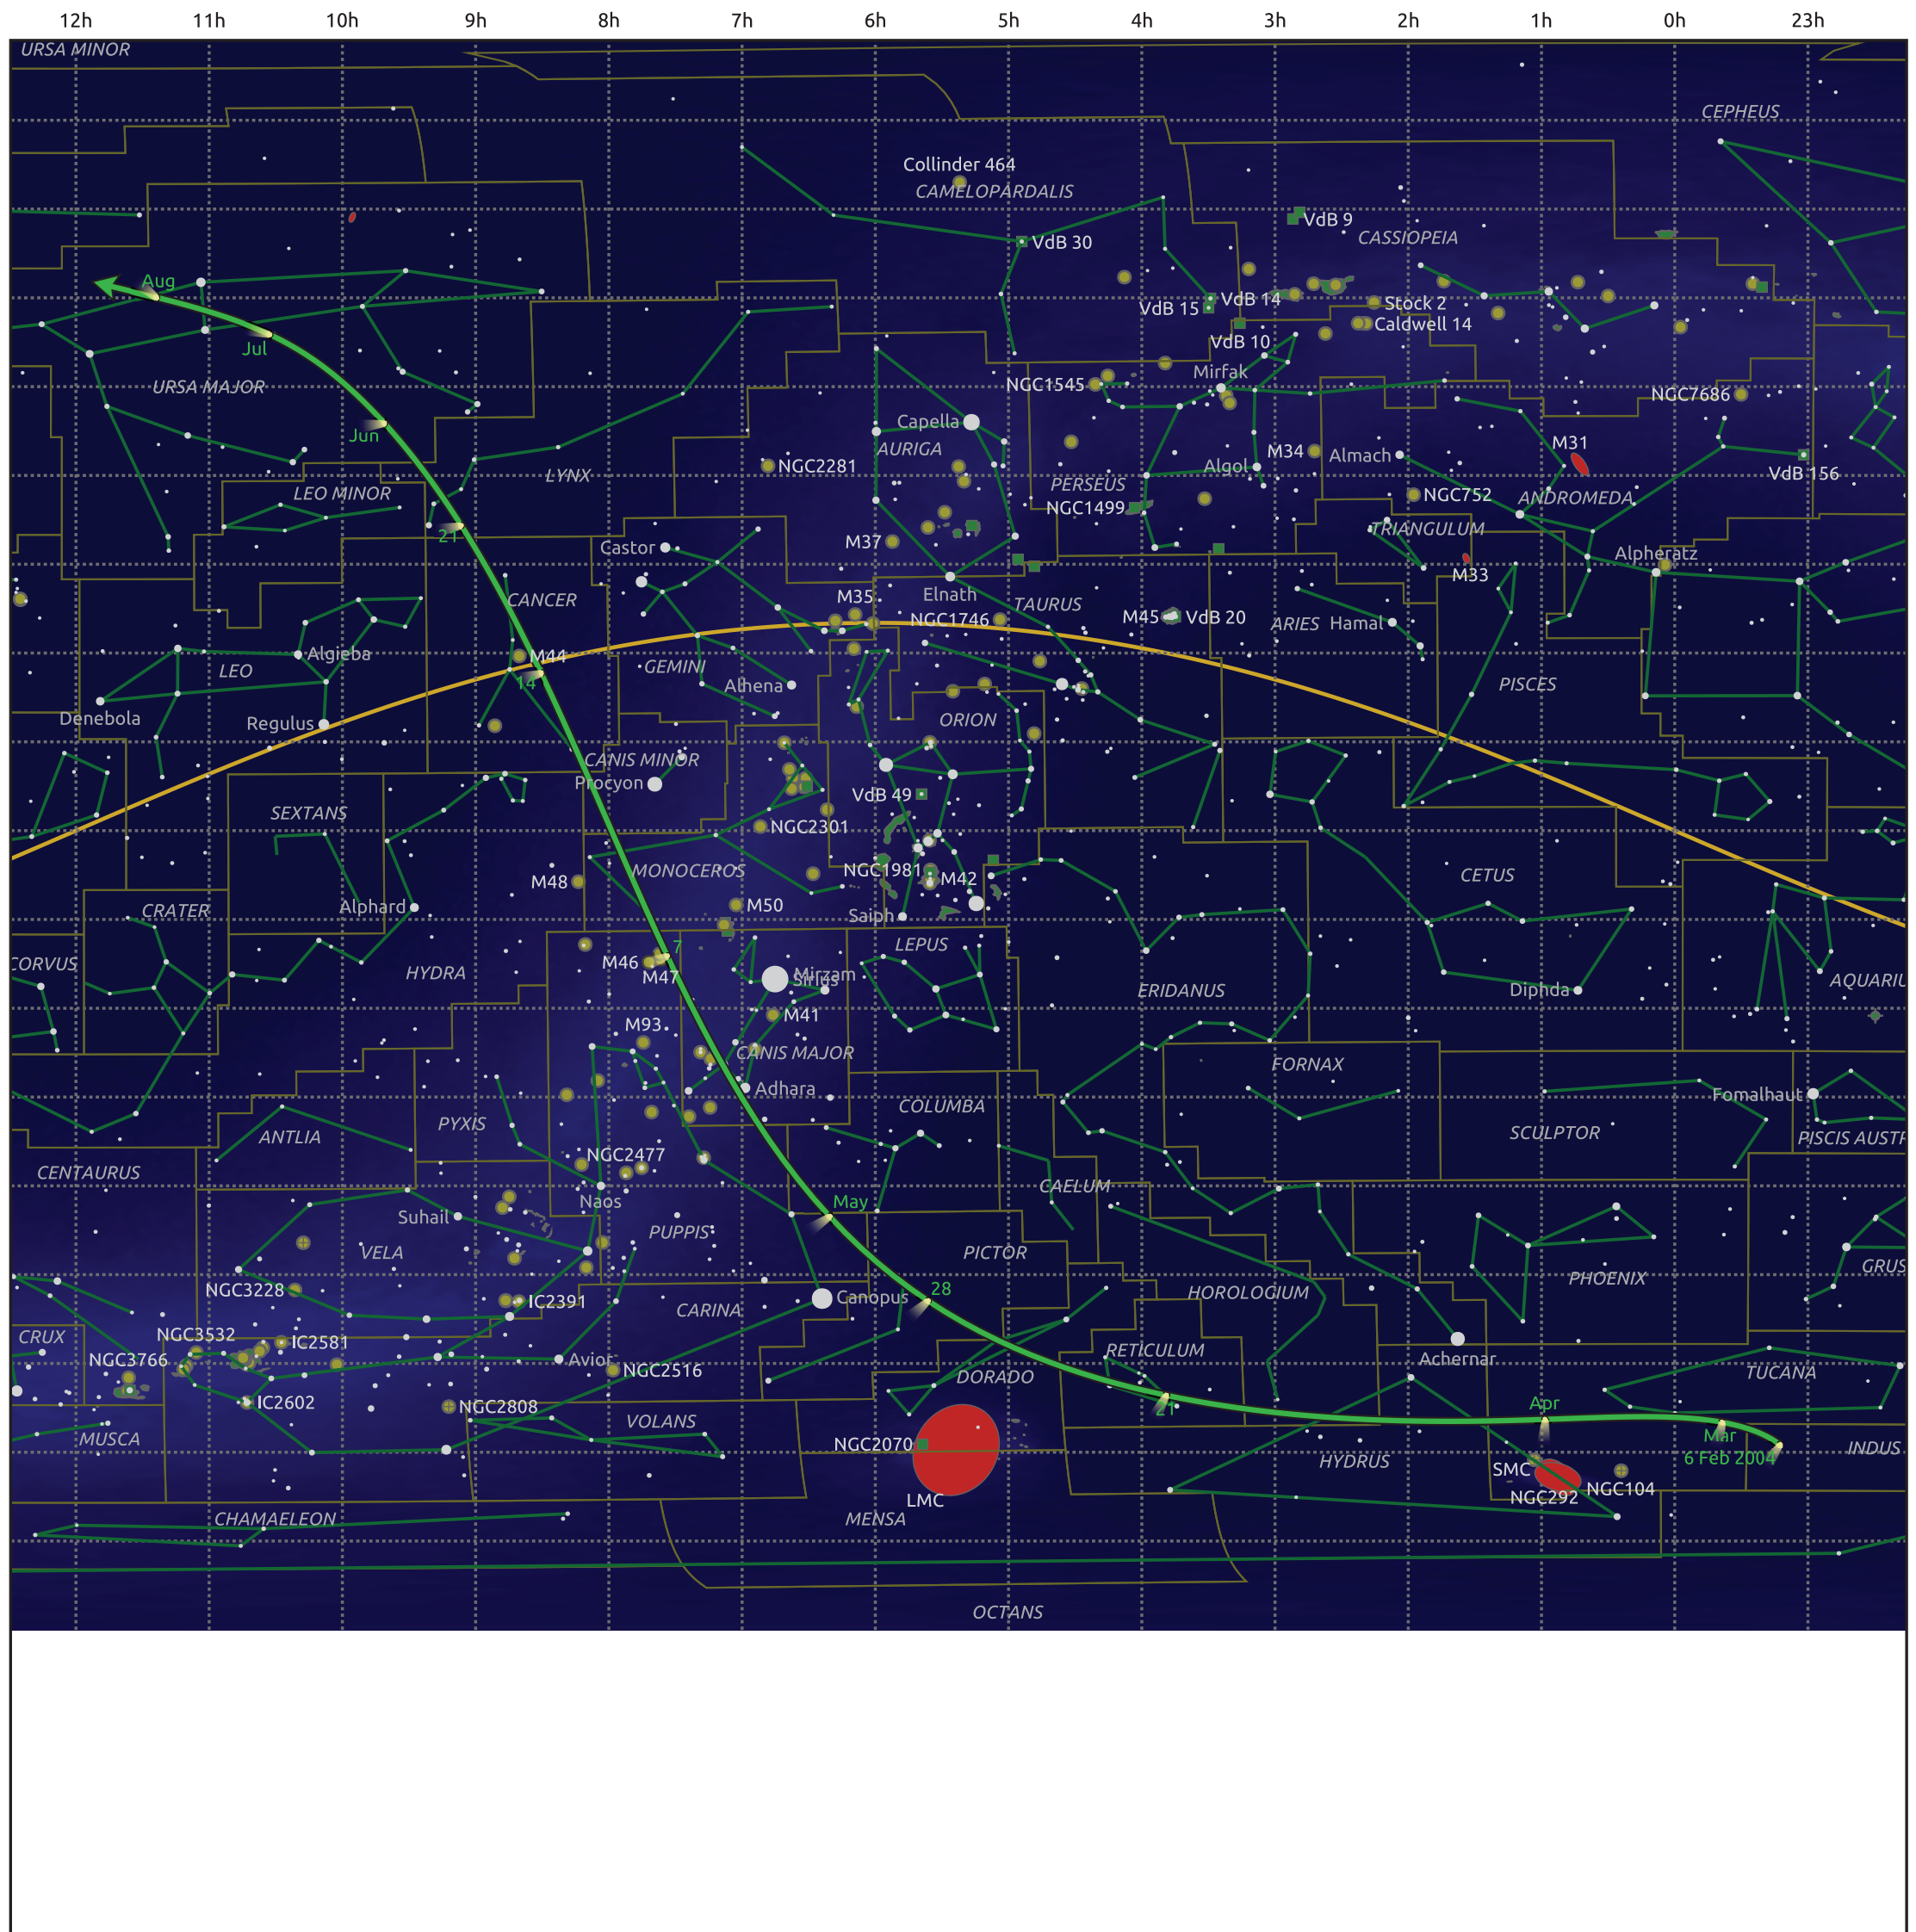

The path of C/2001 Q4 (NEAT) starting on 6 Feb 2004

© Dominic Ford 2011–2025. Date markers placed at midnight UTC. Downloaded from <https://in-the-sky.org>

Magnitude scale: -5.0 -4.0 -3.0 -2.0 -1.0 -2.0

Ecliptic Plane

Galaxy Bright nebula Open cluster Globular cluster Planetary nebula

Date	Mag
2004 Mar 1	8.3
2004 Mar 4	8.2
2004 Mar 23	7.1
2004 Apr 6	6.1
2004 Apr 17	5.1
2004 Apr 26	4.0
2004 May 1	3.4
2004 May 29	5.1
2004 Jun 11	6.1
2004 Jun 28	7.1
2004 Jul 1	7.3
2004 Jul 20	8.2