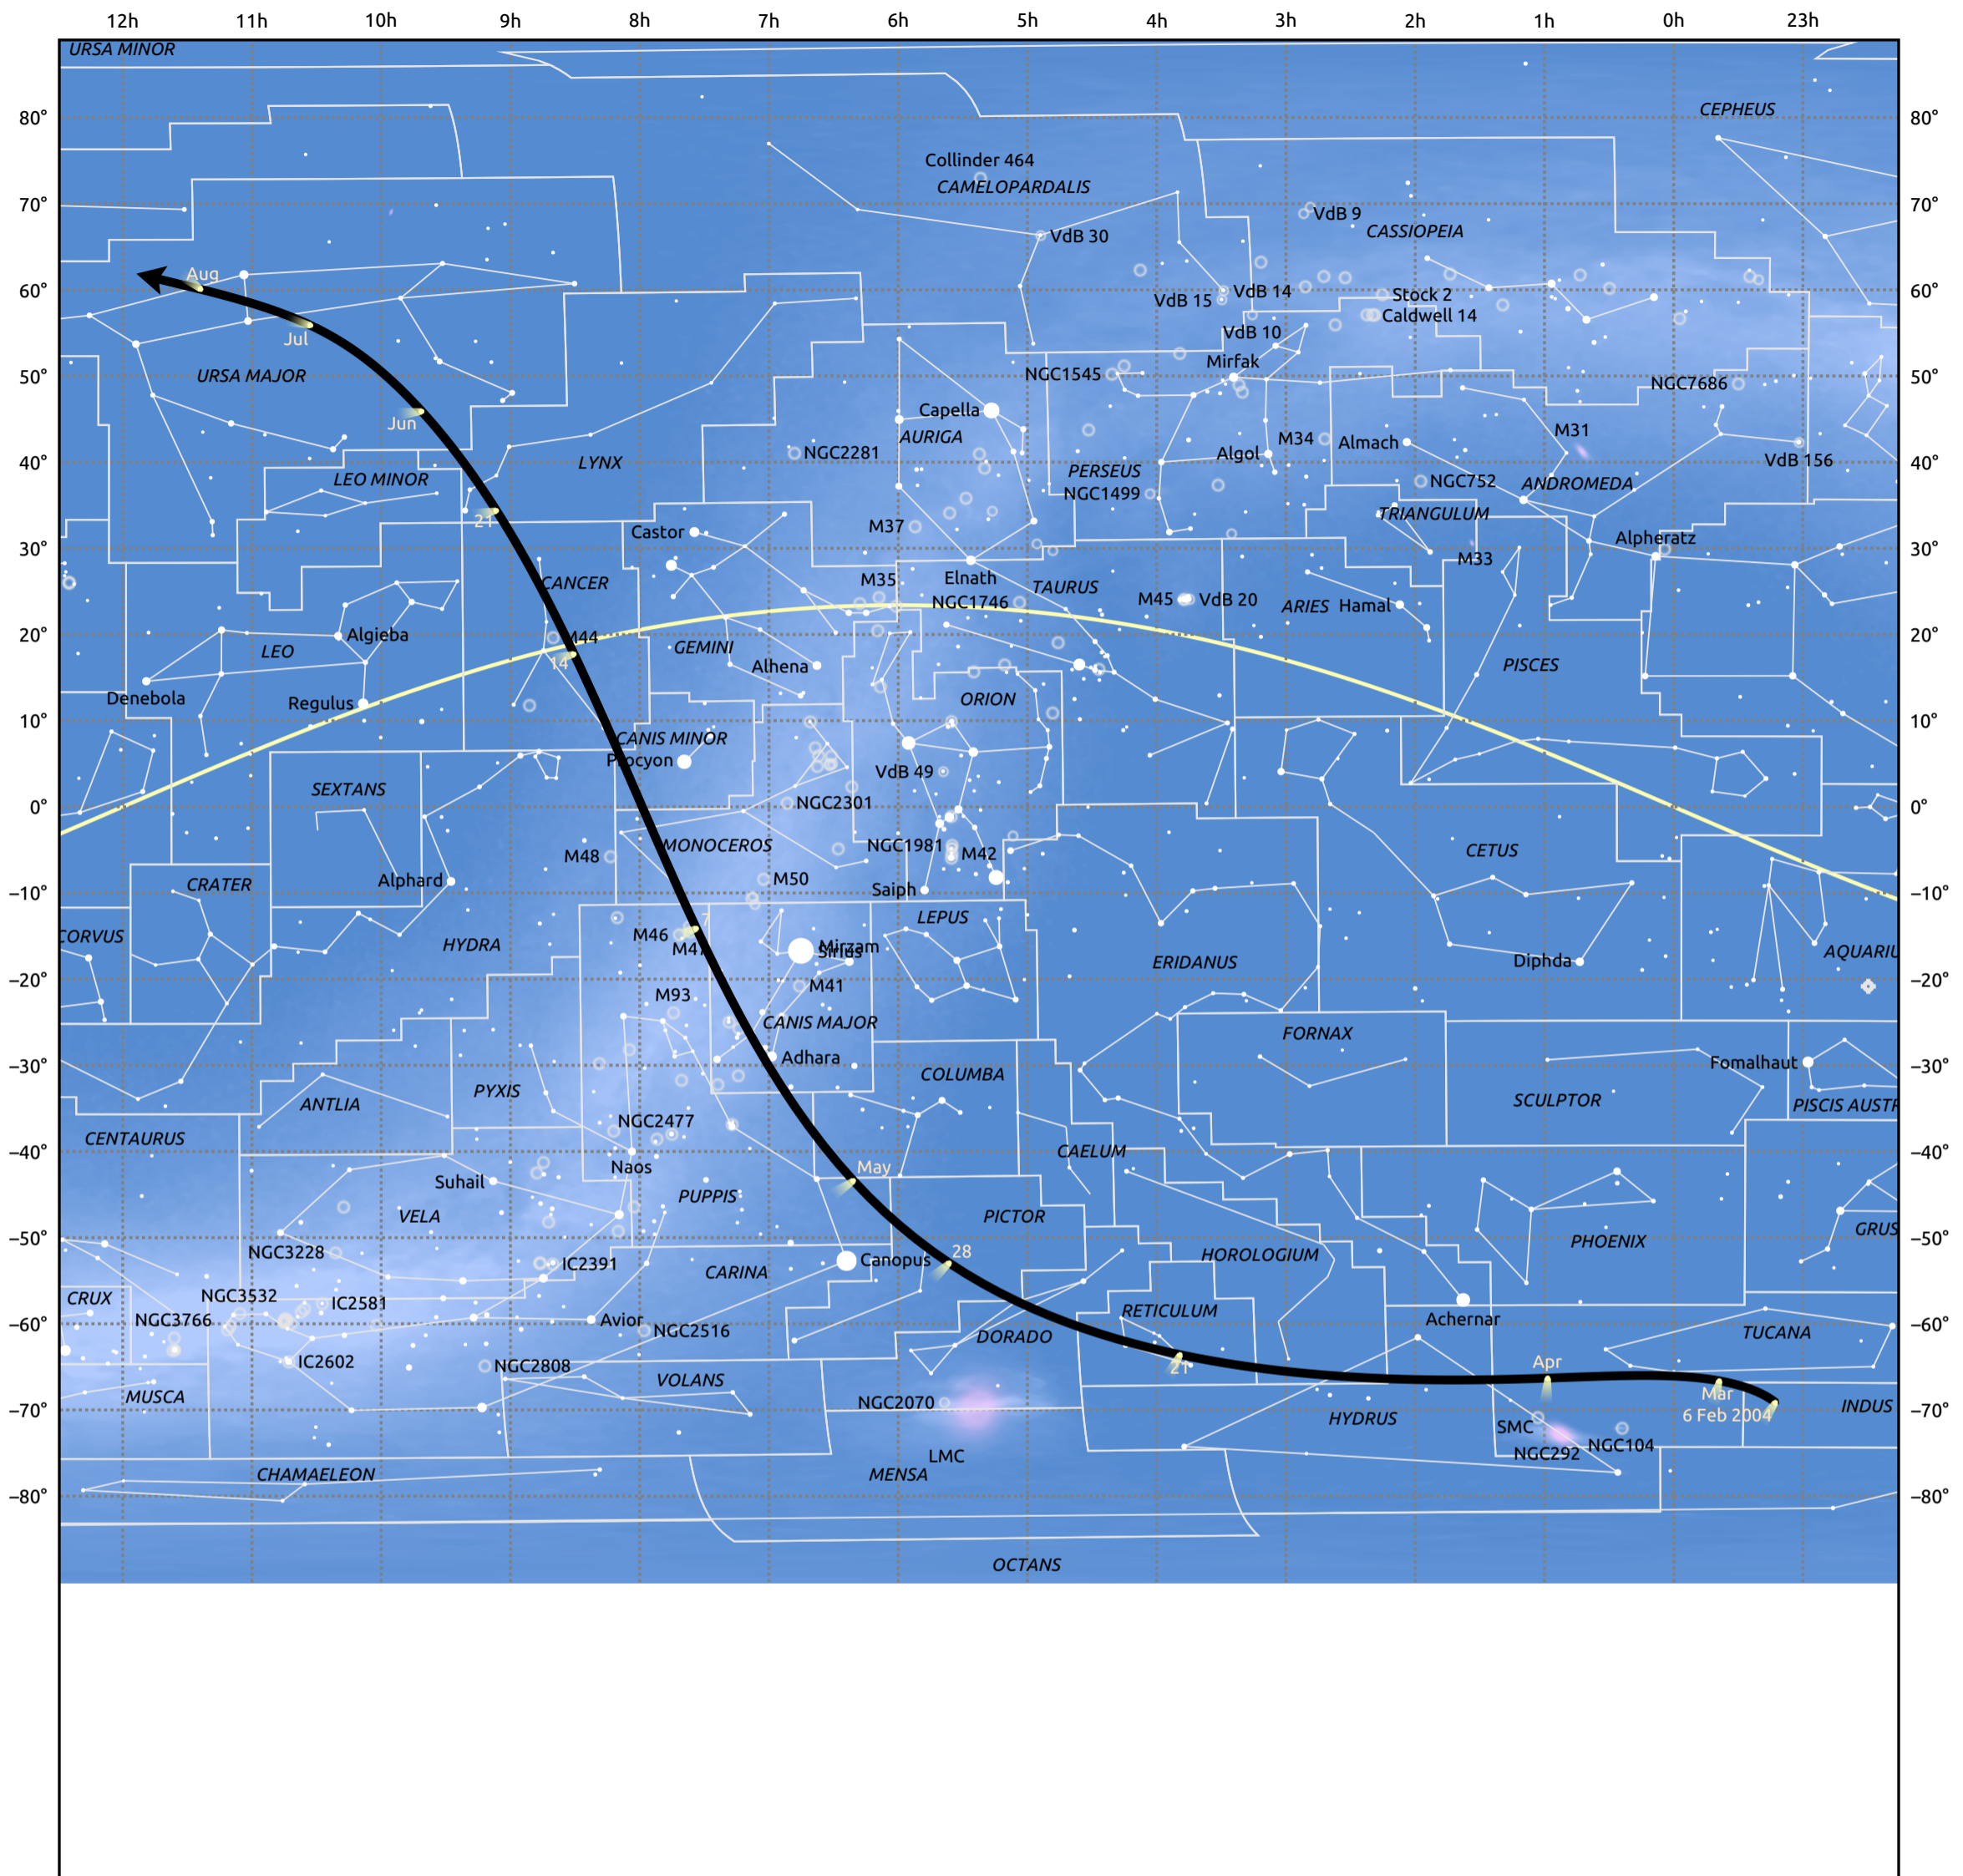

The path of C/2001 Q4 (NEAT) starting on 6 Feb 2004

© Dominic Ford 2011–2025. Date markers placed at midnight UTC. Downloaded from <https://in-the-sky.org>

Magnitude scale: \cdot 5.0 \cdot 4.0 \cdot 3.0 \cdot 2.0 \bullet 1.0 \bullet 0.0 \bullet -1.0 \bullet -2.0

— Ecliptic Plane

Galaxy Bright nebula Open cluster Globular cluster Planetary nebula

Date	Mag
2004 Mar 1	8.3
2004 Mar 4	8.2
2004 Mar 23	7.1
2004 Apr 6	6.1
2004 Apr 17	5.1
2004 Apr 26	4.0
2004 May 1	3.4
2004 May 29	5.1
2004 Jun 11	6.1
2004 Jun 28	7.1
2004 Jul 1	7.3
2004 Jul 20	8.2