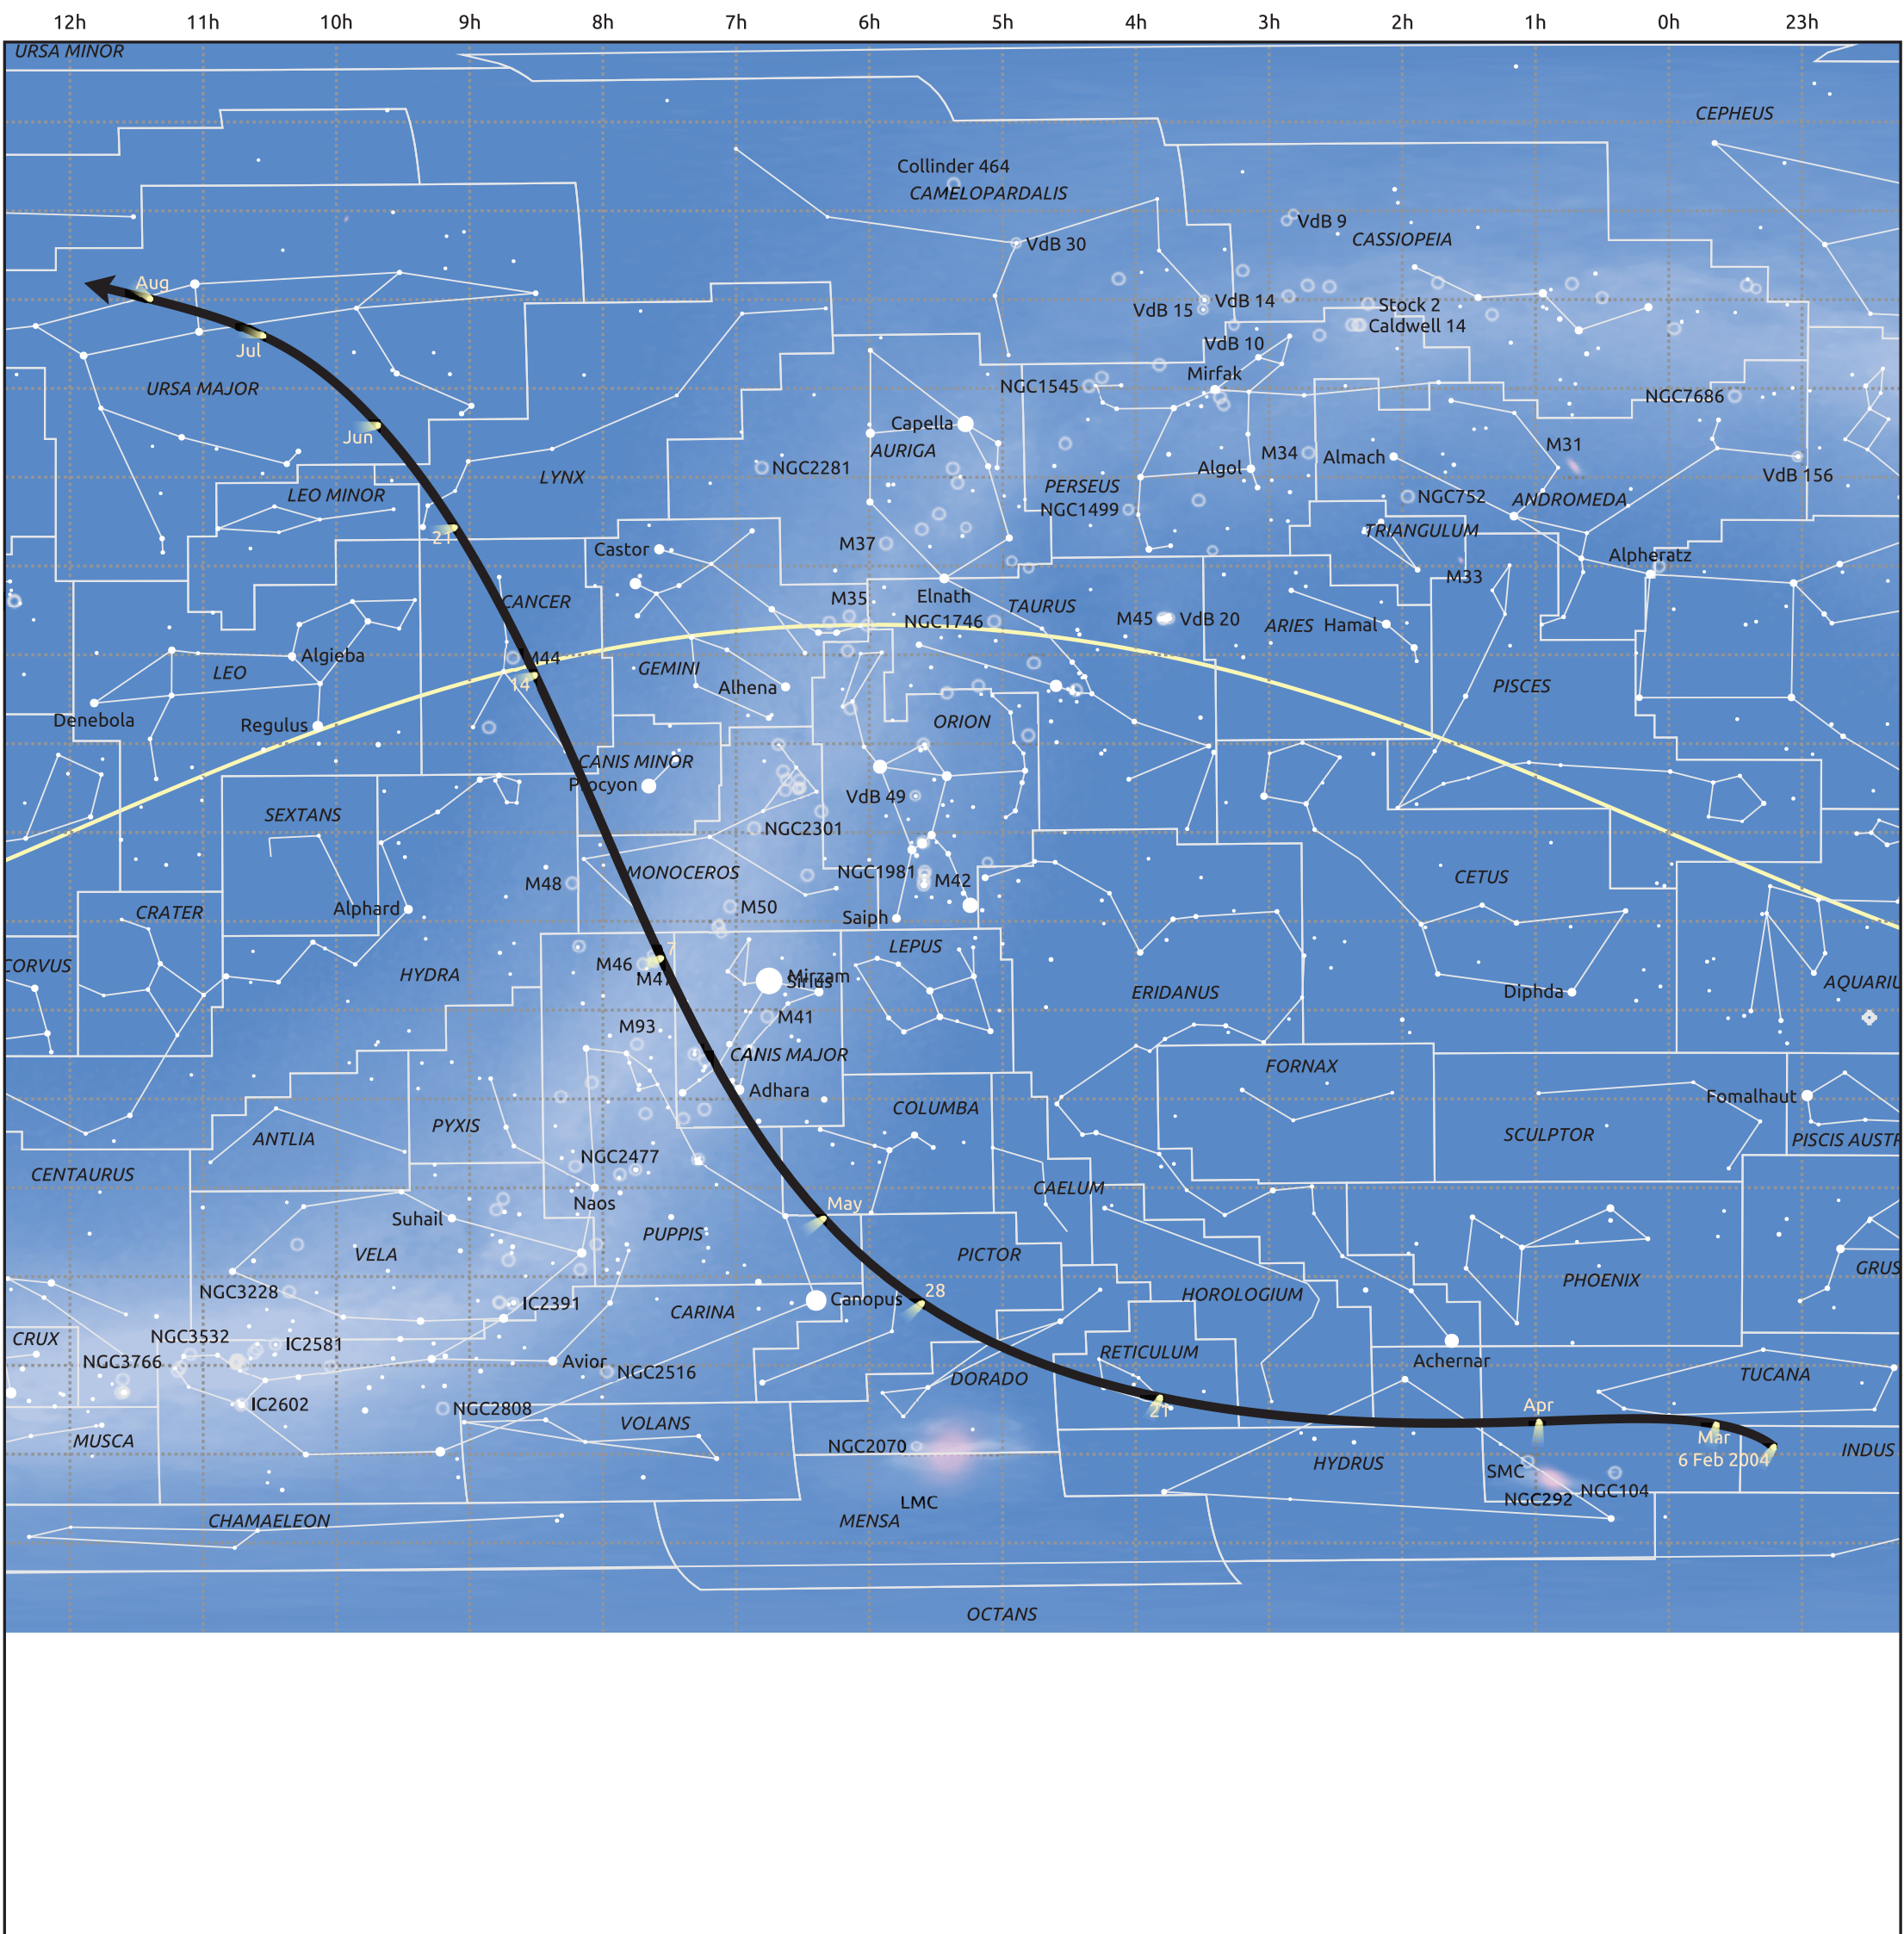

The path of C/2001 Q4 (NEAT) starting on 6 Feb 2004

© Dominic Ford 2011–2025. Date markers placed at midnight UTC. Downloaded from <https://in-the-sky.org>

Magnitude scale:  -5.0  -4.0  -3.0  -2.0  -1.0  0.0  -1.0  -2.0

Ecliptic Plane

Galaxy  Bright nebula  Open cluster  Globular cluster  Planetary nebula

Date	Mag
2004 Mar 1	8.3
2004 Mar 4	8.2
2004 Mar 23	7.1
2004 Apr 6	6.1
2004 Apr 17	5.1
2004 Apr 26	4.0
2004 May 1	3.4
2004 May 29	5.1
2004 Jun 11	6.1
2004 Jun 28	7.1
2004 Jul 1	7.3
2004 Jul 20	8.2