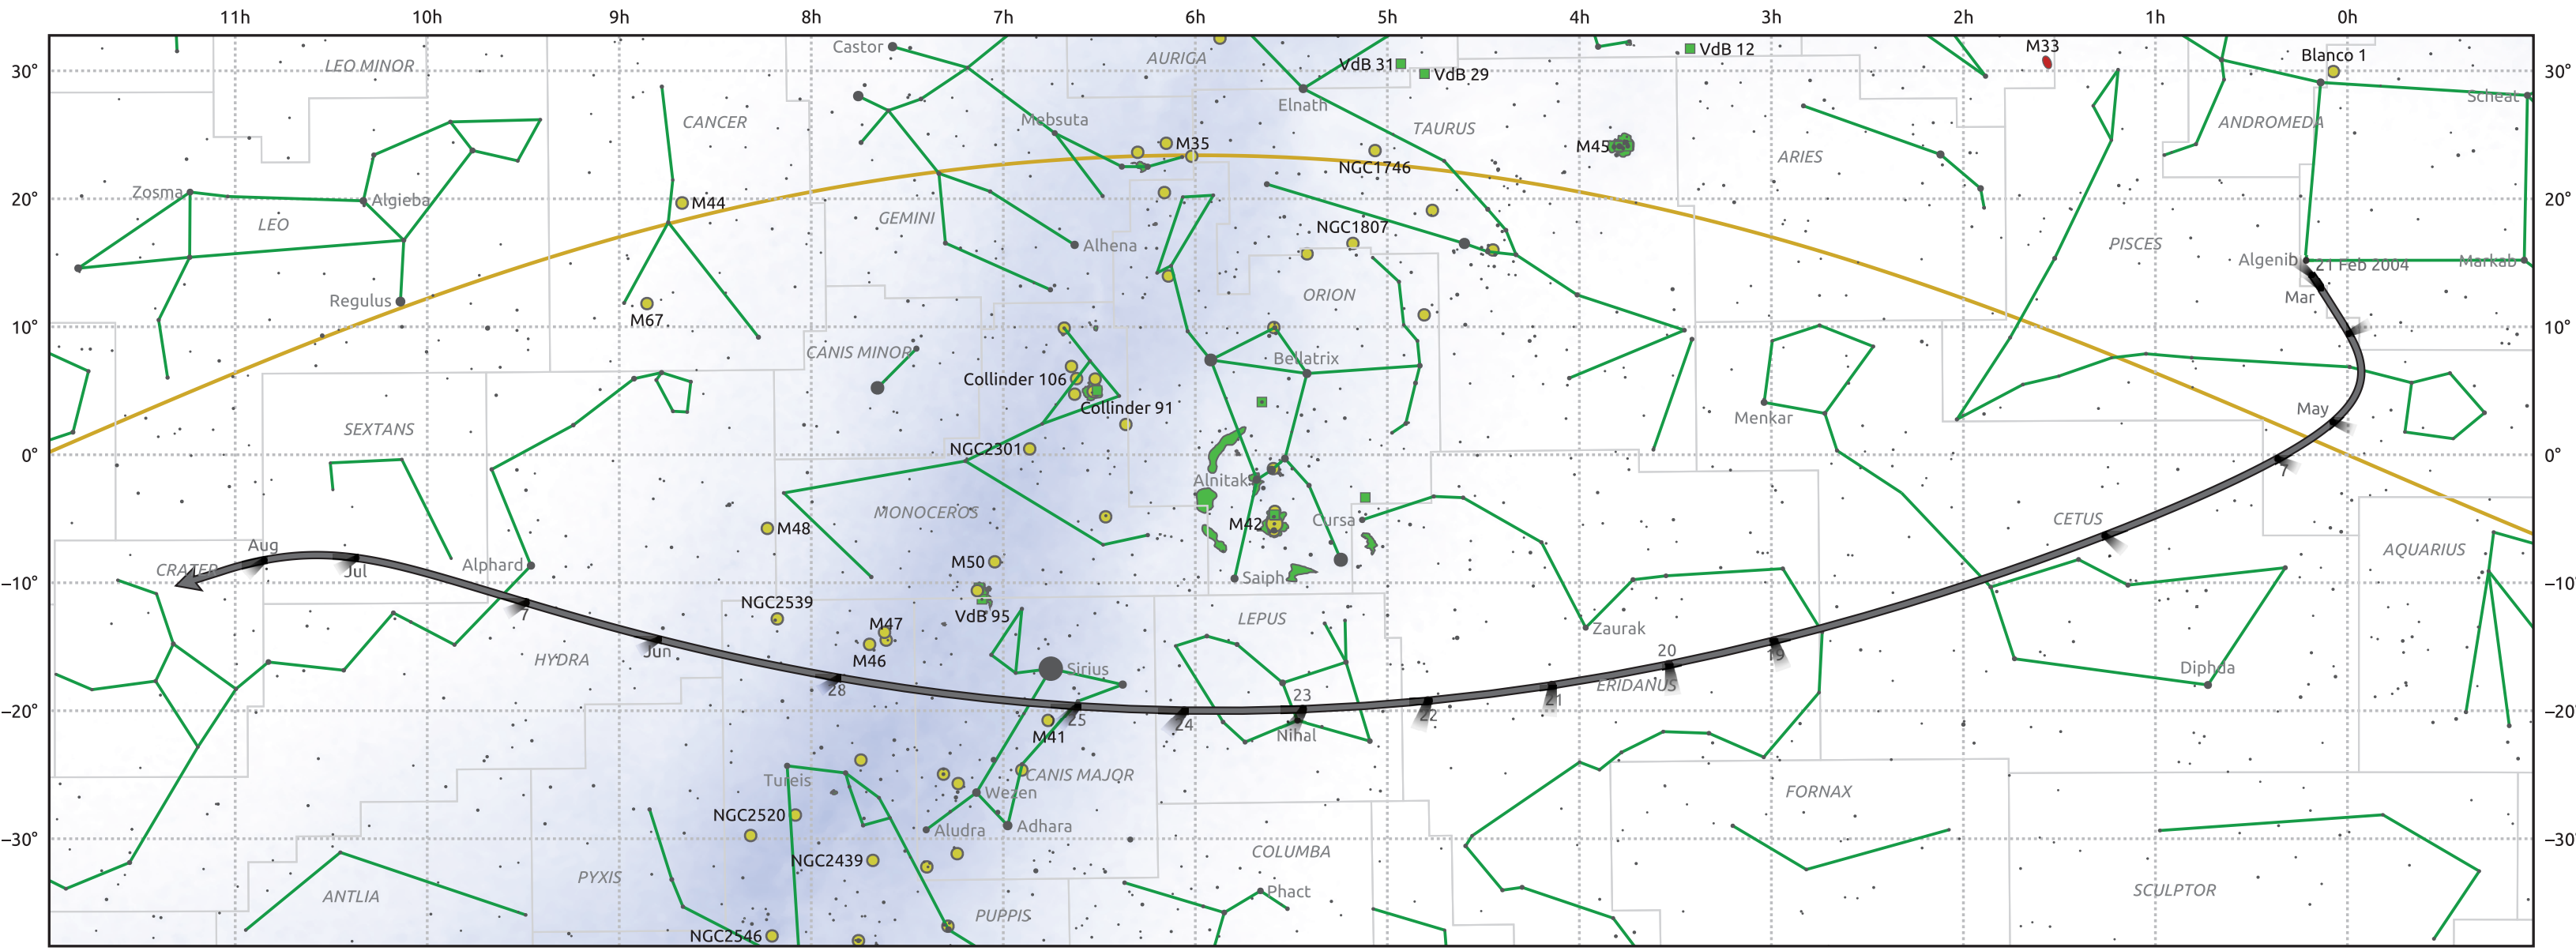

The path of C/2002 T7 (LINEAR) starting on 21 Feb 2004

© Dominic Ford 2011–2025. Date markers placed at midnight UTC. Downloaded from <https://in-the-sky.org>

Magnitude scale: \bullet 6.0 \bullet 5.0 \bullet 4.0 \bullet 3.0 \bullet 2.0 \bullet 1.0 \bullet 0.0 \bullet -1.0 \bullet -2.0

— Ecliptic Plane

● Galaxy ■ Bright nebula ● Open cluster ⊕ Globular cluster ◆ Planetary nebula

Date	Mag
2004 Mar 1	7.7
2004 Mar 19	7.0
2004 Apr 5	6.0
2004 Apr 19	5.0
2004 May 1	4.1
2004 May 3	3.9
2004 May 13	2.9
2004 Jun 2	4.1
2004 Jun 9	5.2
2004 Jun 18	6.3
2004 Jun 29	7.3
2004 Jul 1	7.5
2004 Jul 14	8.3
2004 Aug 3	9.3