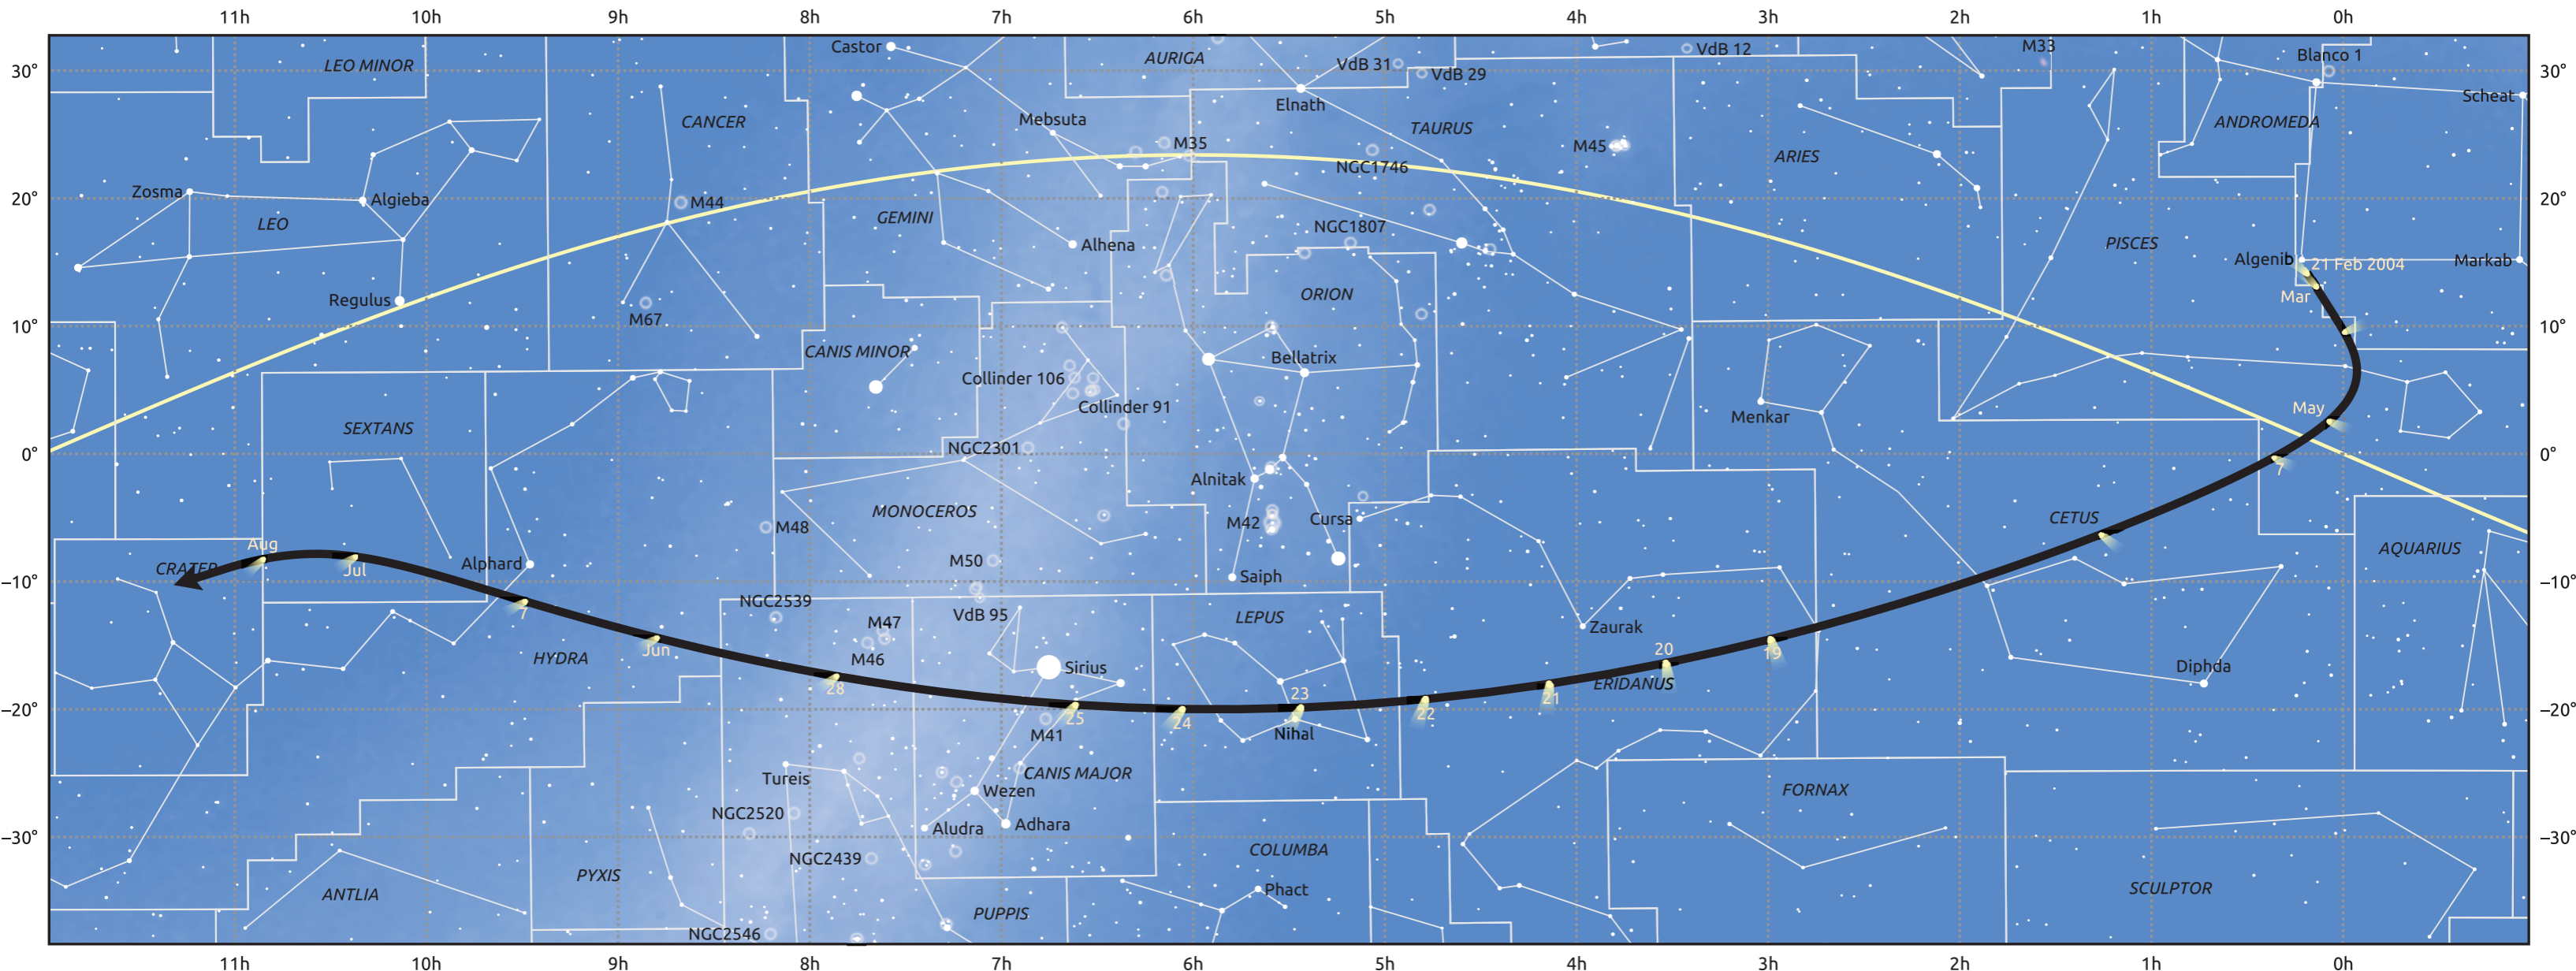

The path of C/2002 T7 (LINEAR) starting on 21 Feb 2004

© Dominic Ford 2011–2025. Date markers placed at midnight UTC. Downloaded from <https://in-the-sky.org>

Magnitude scale: 6.0 5.0 4.0 3.0 2.0 1.0 0.0 -1.0 -2.0

Ecliptic Plane

Galaxy Bright nebula Open cluster Globular cluster Planetary nebula

Date	Mag
2004 Mar 1	7.7
2004 Mar 19	7.0
2004 Apr 5	6.0
2004 Apr 19	5.0
2004 May 1	4.1
2004 May 3	3.9
2004 May 13	2.9
2004 Jun 2	4.1
2004 Jun 9	5.2
2004 Jun 18	6.3
2004 Jun 29	7.3
2004 Jul 1	7.5
2004 Jul 14	8.3
2004 Aug 3	9.3