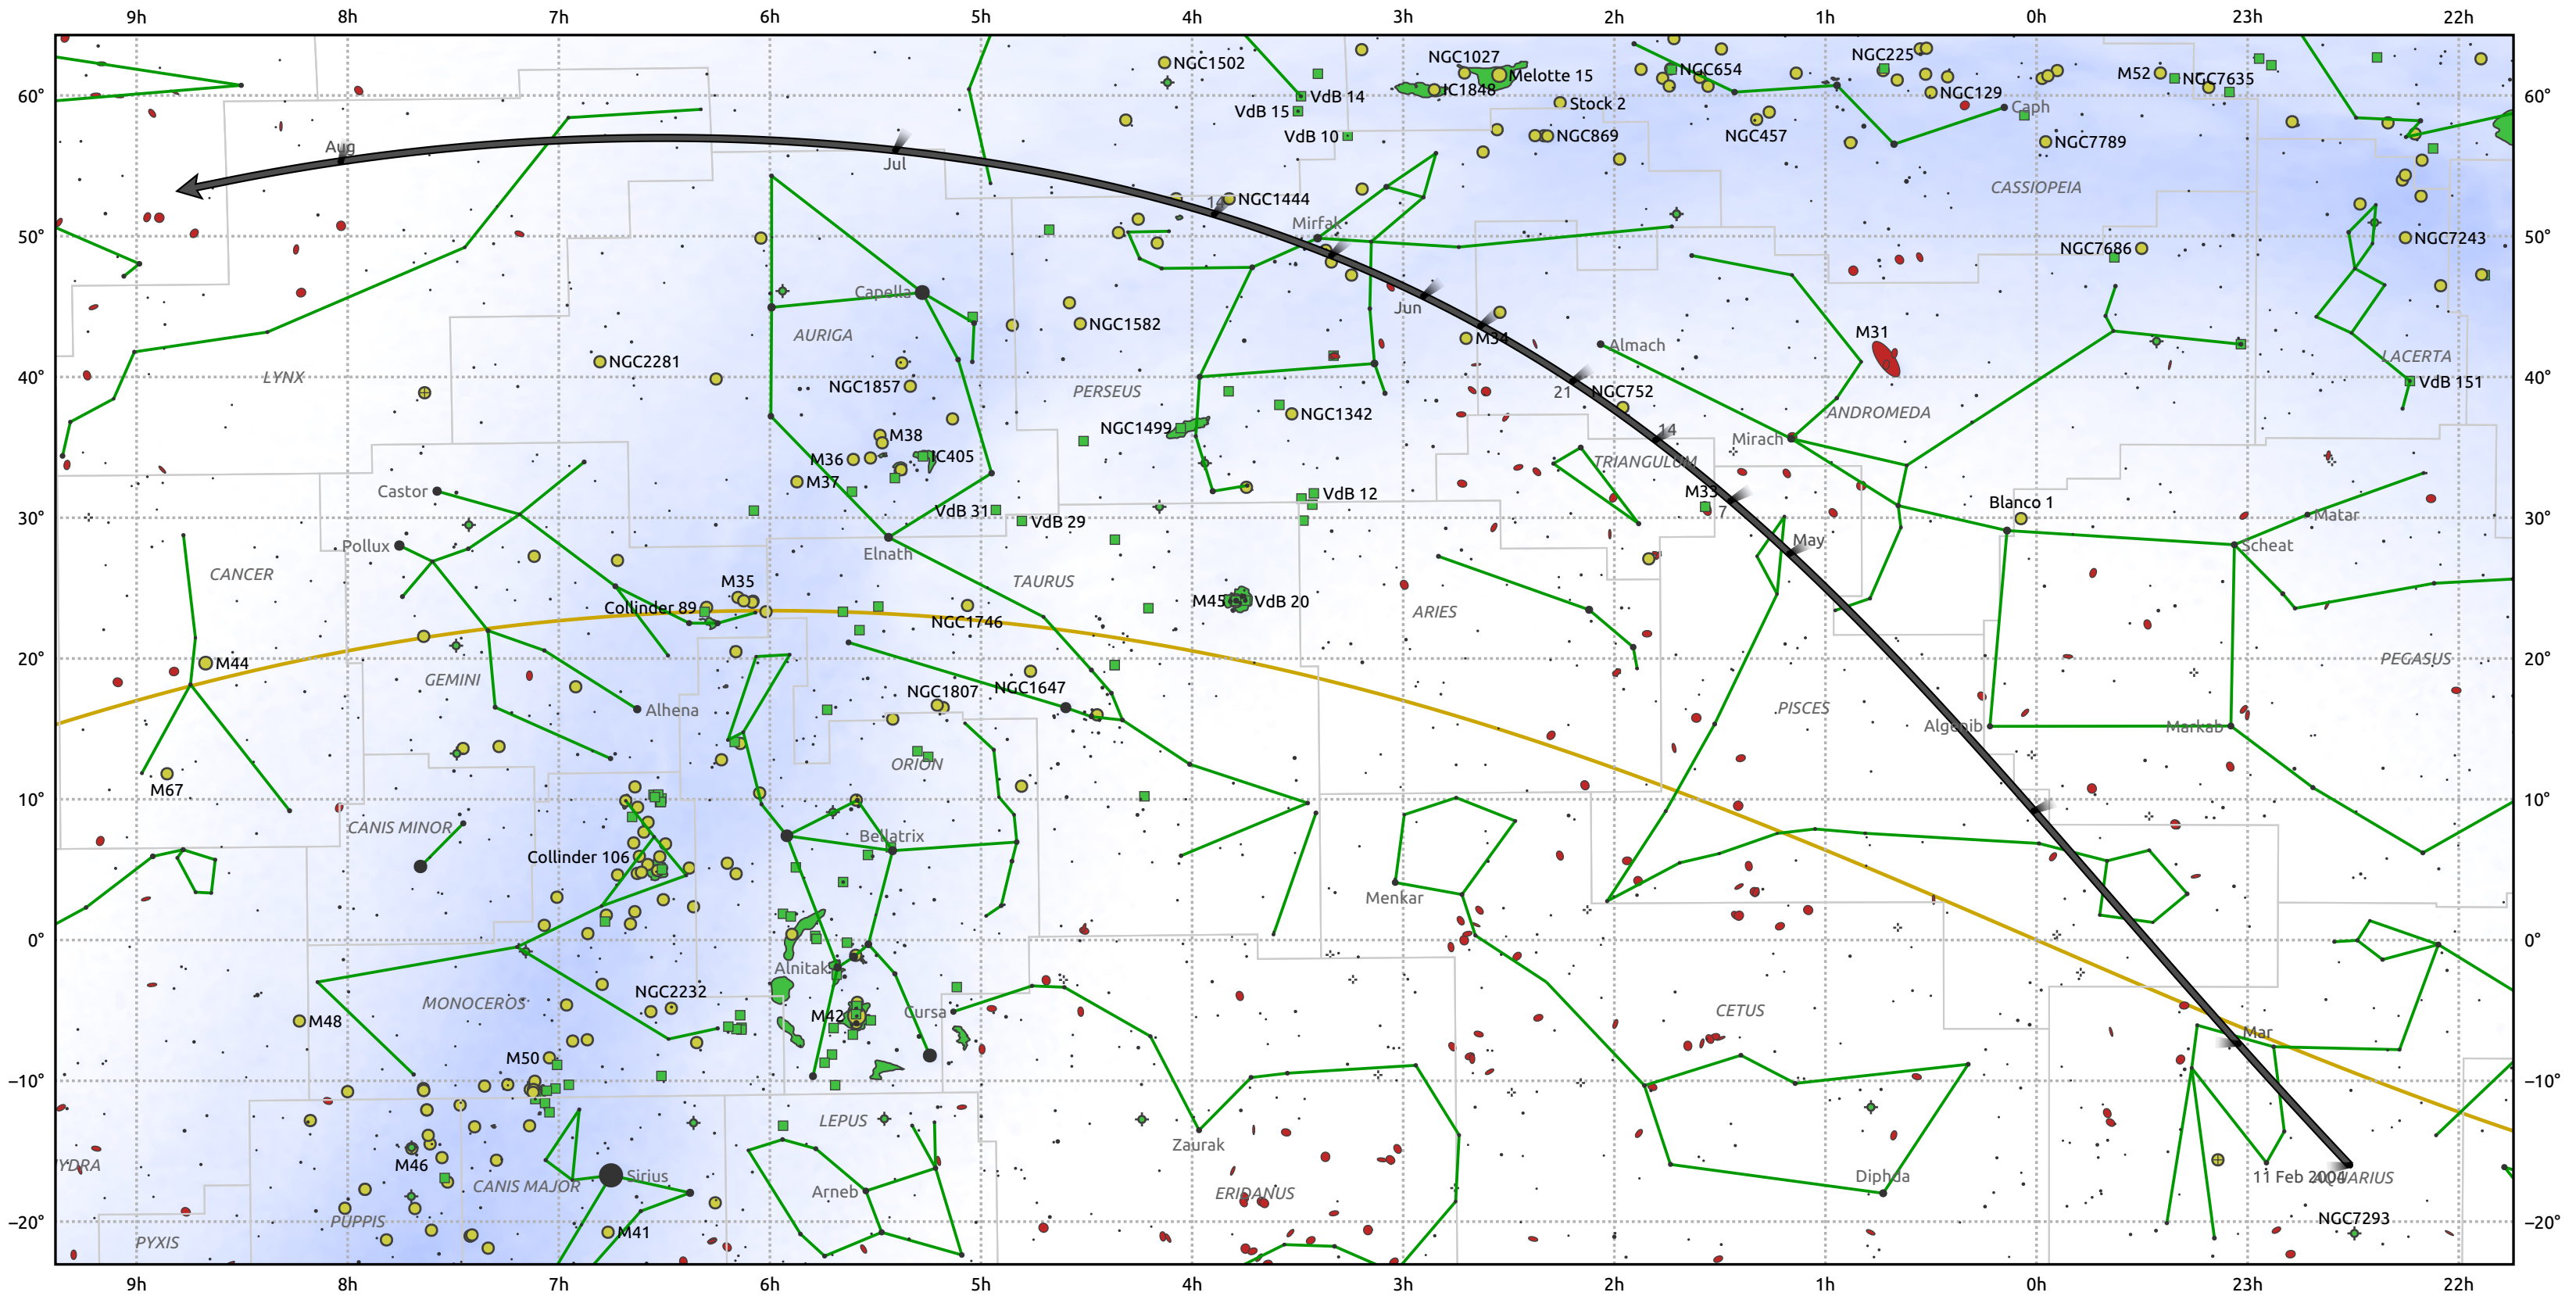

The path of C/2003 T3 (Tabur) starting on 11 Feb 2004

© Dominic Ford 2011–2025. Date markers placed at midnight UTC. Downloaded from <https://in-the-sky.org>

Magnitude scale: ● 6.0 ● 5.0 ● 4.0 ● 3.0 ● 2.0 ● 1.0 ● 0.0 ● -1.0 ● -2.0

— Ecliptic Plane

● Galaxy ■ Bright nebula ● Open cluster ● Globular cluster ● Planetary nebula

Date	Mag
2004 Mar 1	10.4
2004 Apr 14	9.7
2004 May 1	9.6
2004 Jul 1	10.0
2004 Aug 6	10.7