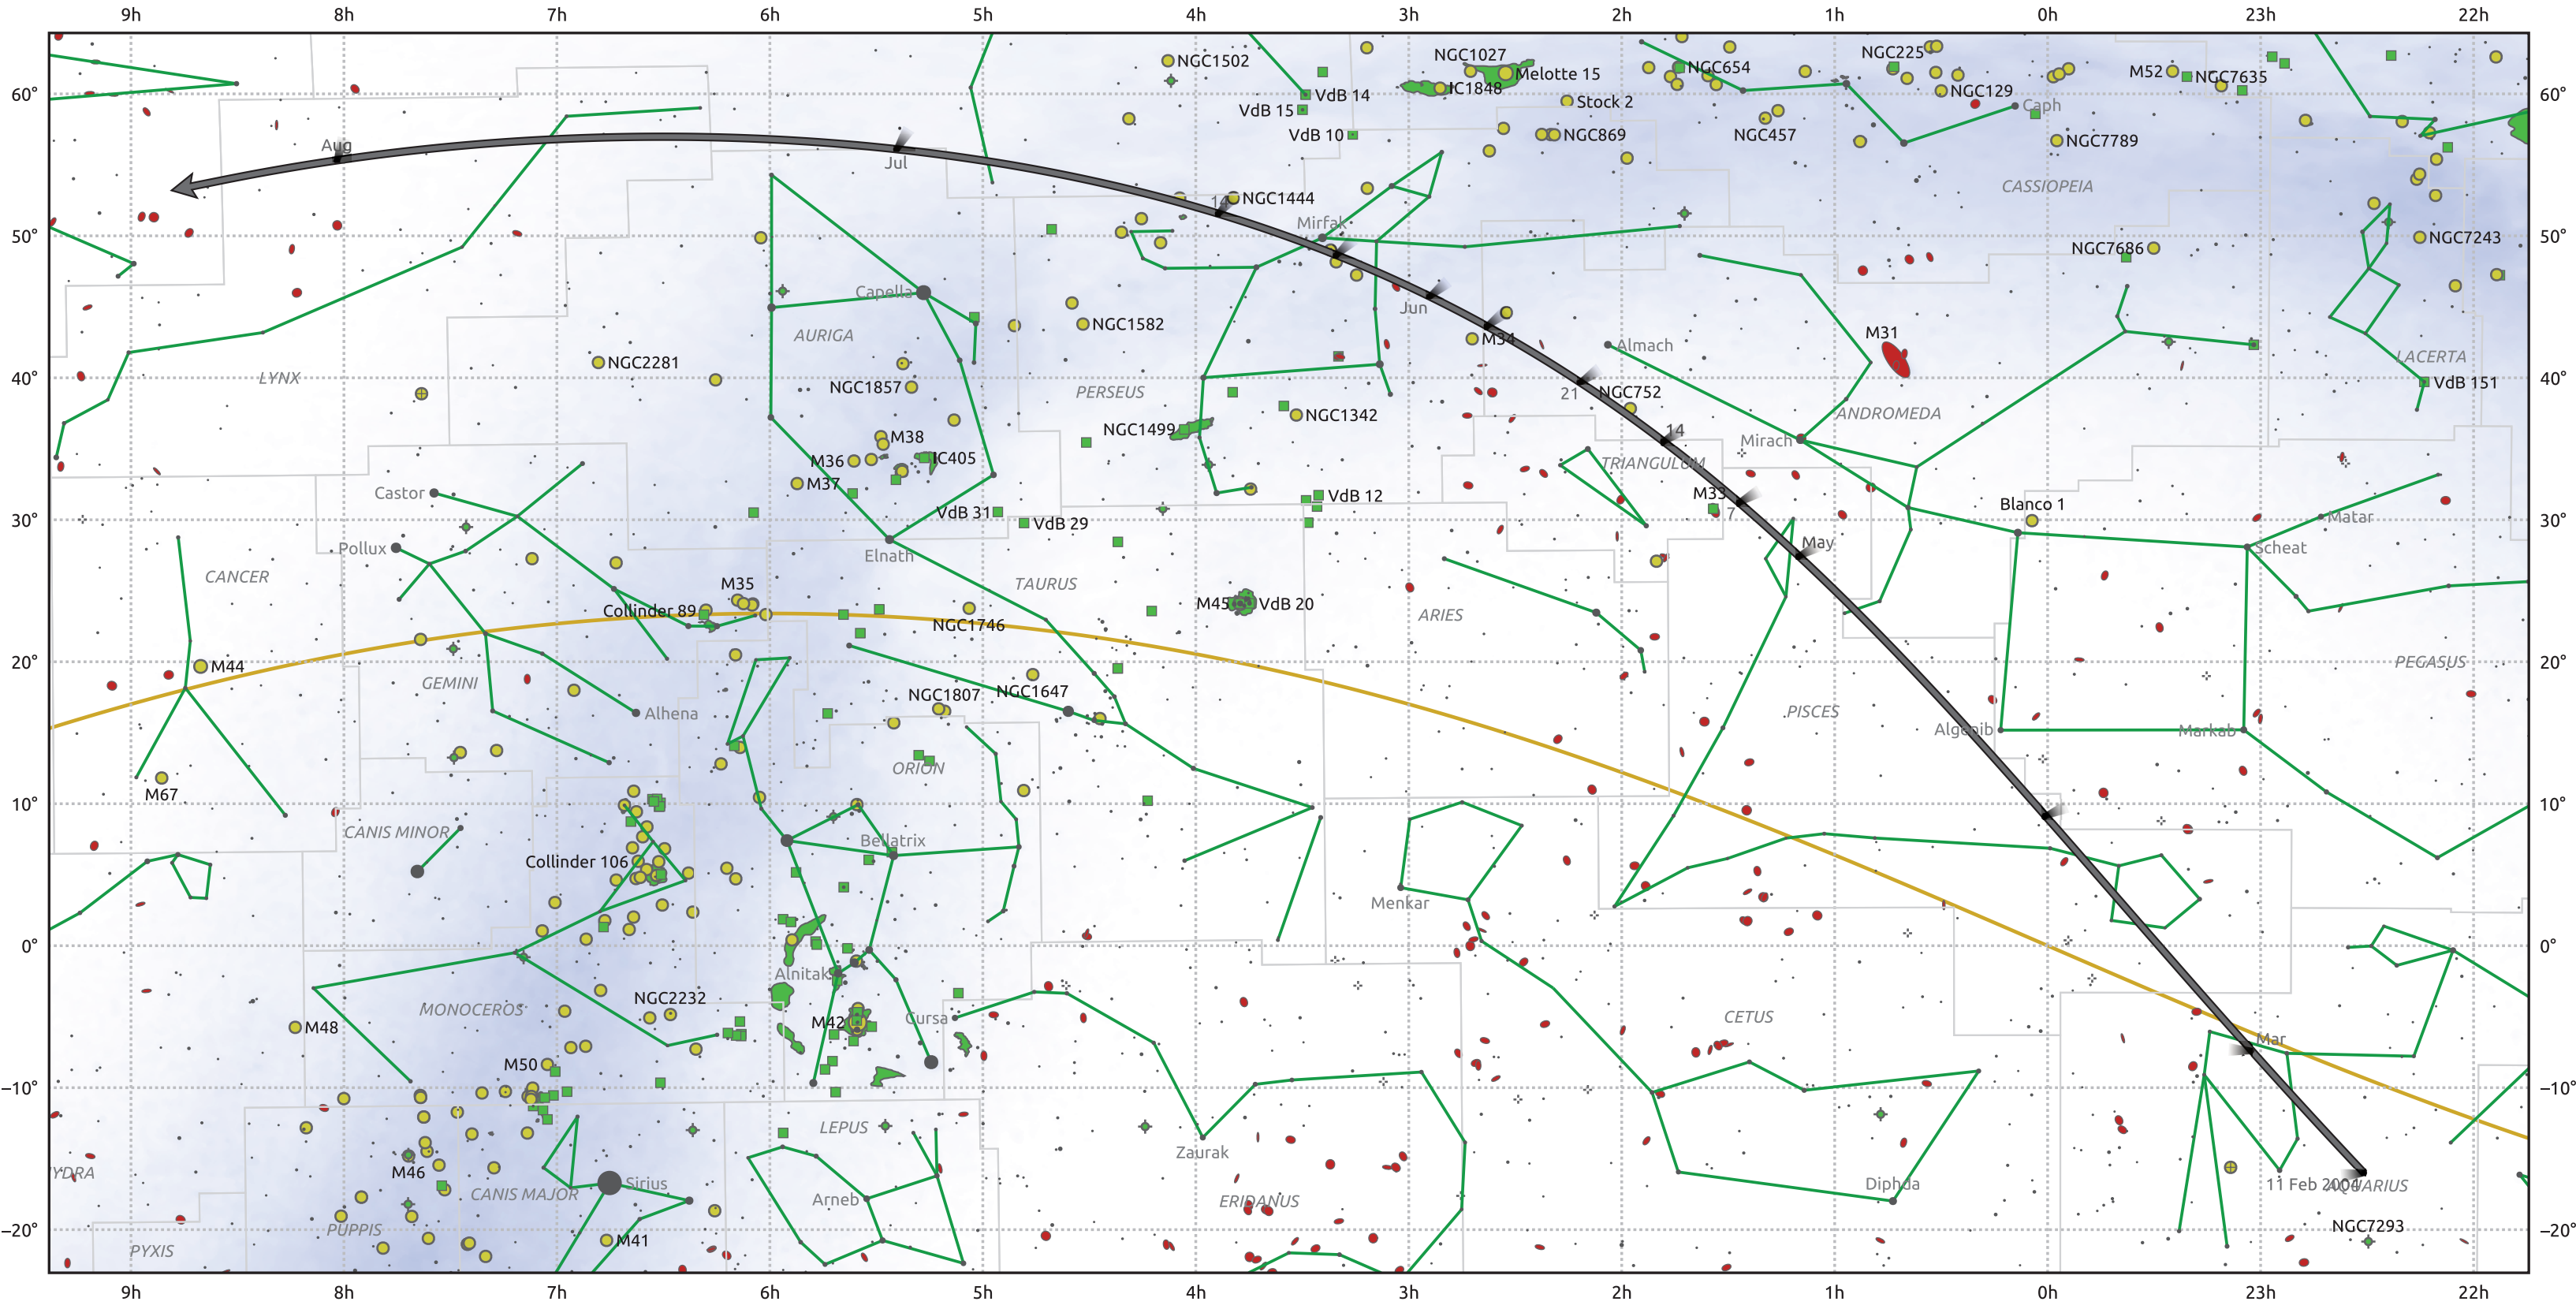

# The path of C/2003 T3 (Tabur) starting on 11 Feb 2004

© Dominic Ford 2011–2025. Date markers placed at midnight UTC. Downloaded from <https://in-the-sky.org>

Magnitude scale:  -6.0  -5.0  -4.0  -3.0  -2.0  -1.0  -2.0

— Ecliptic Plane

- Galaxy
- Bright nebula
- Open cluster
- ⊕ Globular cluster
- ◆ Planetary nebula

Date	Mag
2004 Mar 1	10.4
2004 Apr 14	9.7
2004 May 1	9.6
2004 Jul 1	10.0
2004 Aug 6	10.7