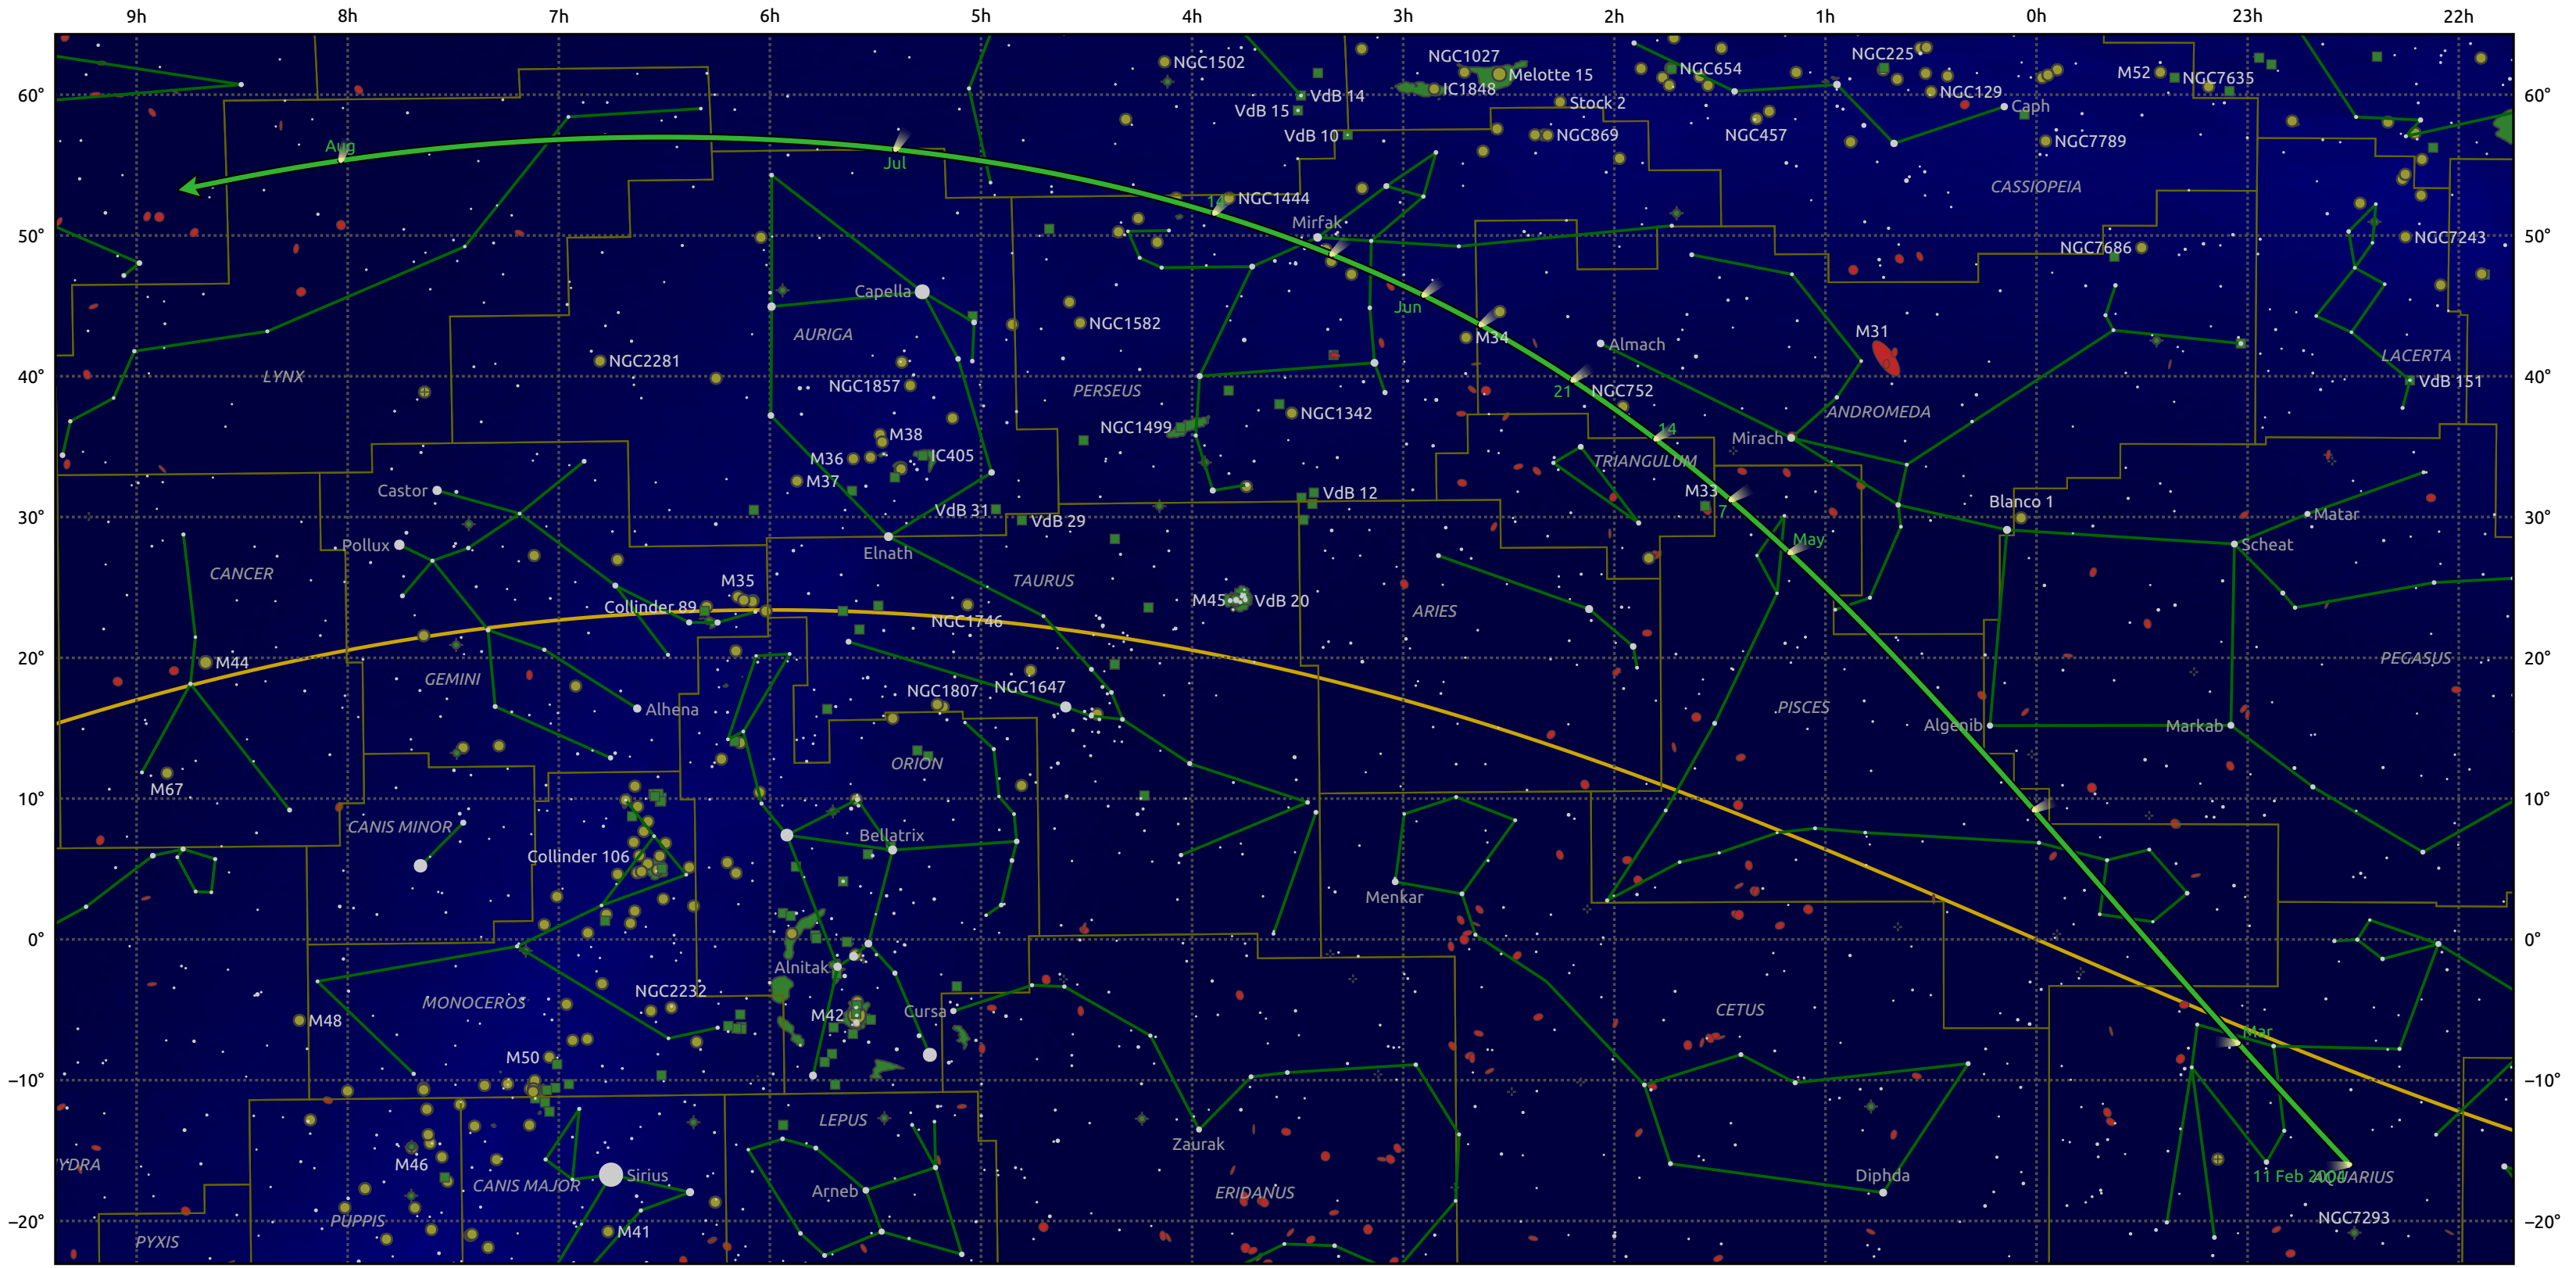

The path of C/2003 T3 (Tabur) starting on 11 Feb 2004

© Dominic Ford 2011–2025. Date markers placed at midnight UTC. Downloaded from <https://in-the-sky.org>

Magnitude scale: -6.0 -5.0 -4.0 -3.0 -2.0 -1.0 -0.0 -1.0 -2.0

— Ecliptic Plane

● Galaxy ■ Bright nebula ● Open cluster ● Globular cluster ◆ Planetary nebula

Date	Mag
2004 Mar 1	10.4
2004 Apr 14	9.7
2004 May 1	9.6
2004 Jul 1	10.0
2004 Aug 6	10.7