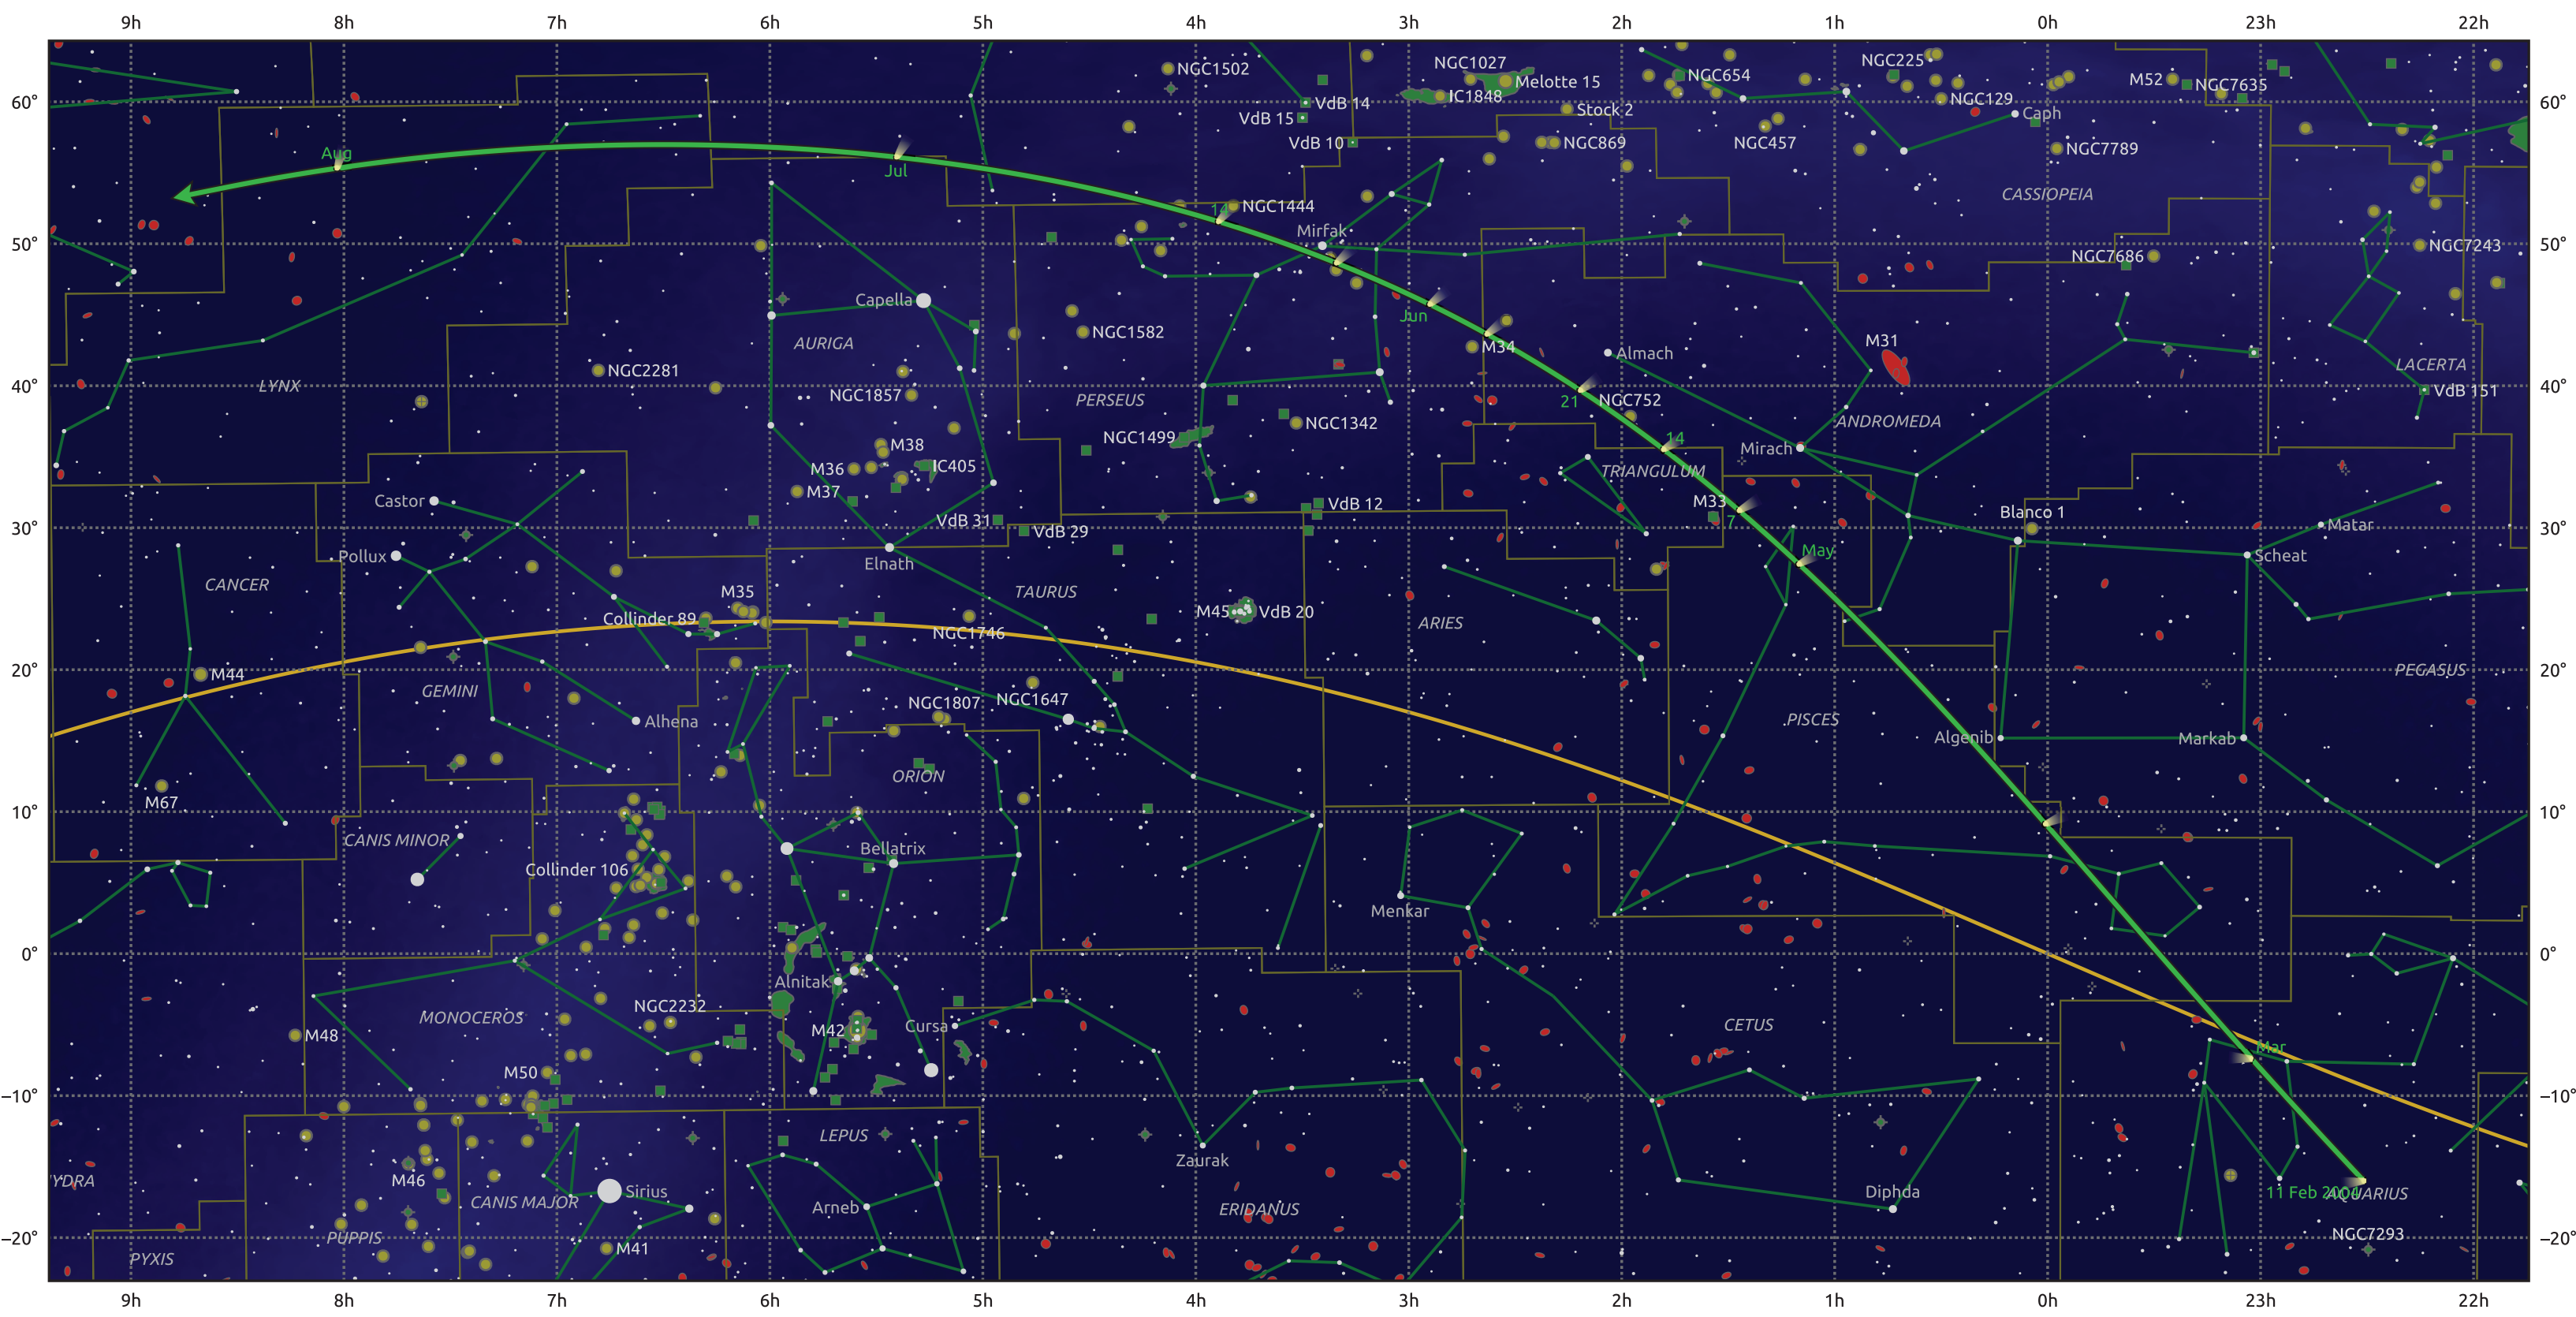

The path of C/2003 T3 (Tabur) starting on 11 Feb 2004

© Dominic Ford 2011–2025. Date markers placed at midnight UTC. Downloaded from <https://in-the-sky.org>

Magnitude scale:  -6.0  -5.0  -4.0  -3.0  -2.0  -1.0  -2.0

— Ecliptic Plane

- Galaxy
- Bright nebula
- Open cluster
- ⊕ Globular cluster
- ◆ Planetary nebula

Date	Mag
2004 Mar 1	10.4
2004 Apr 14	9.7
2004 May 1	9.6
2004 Jul 1	10.0
2004 Aug 6	10.7