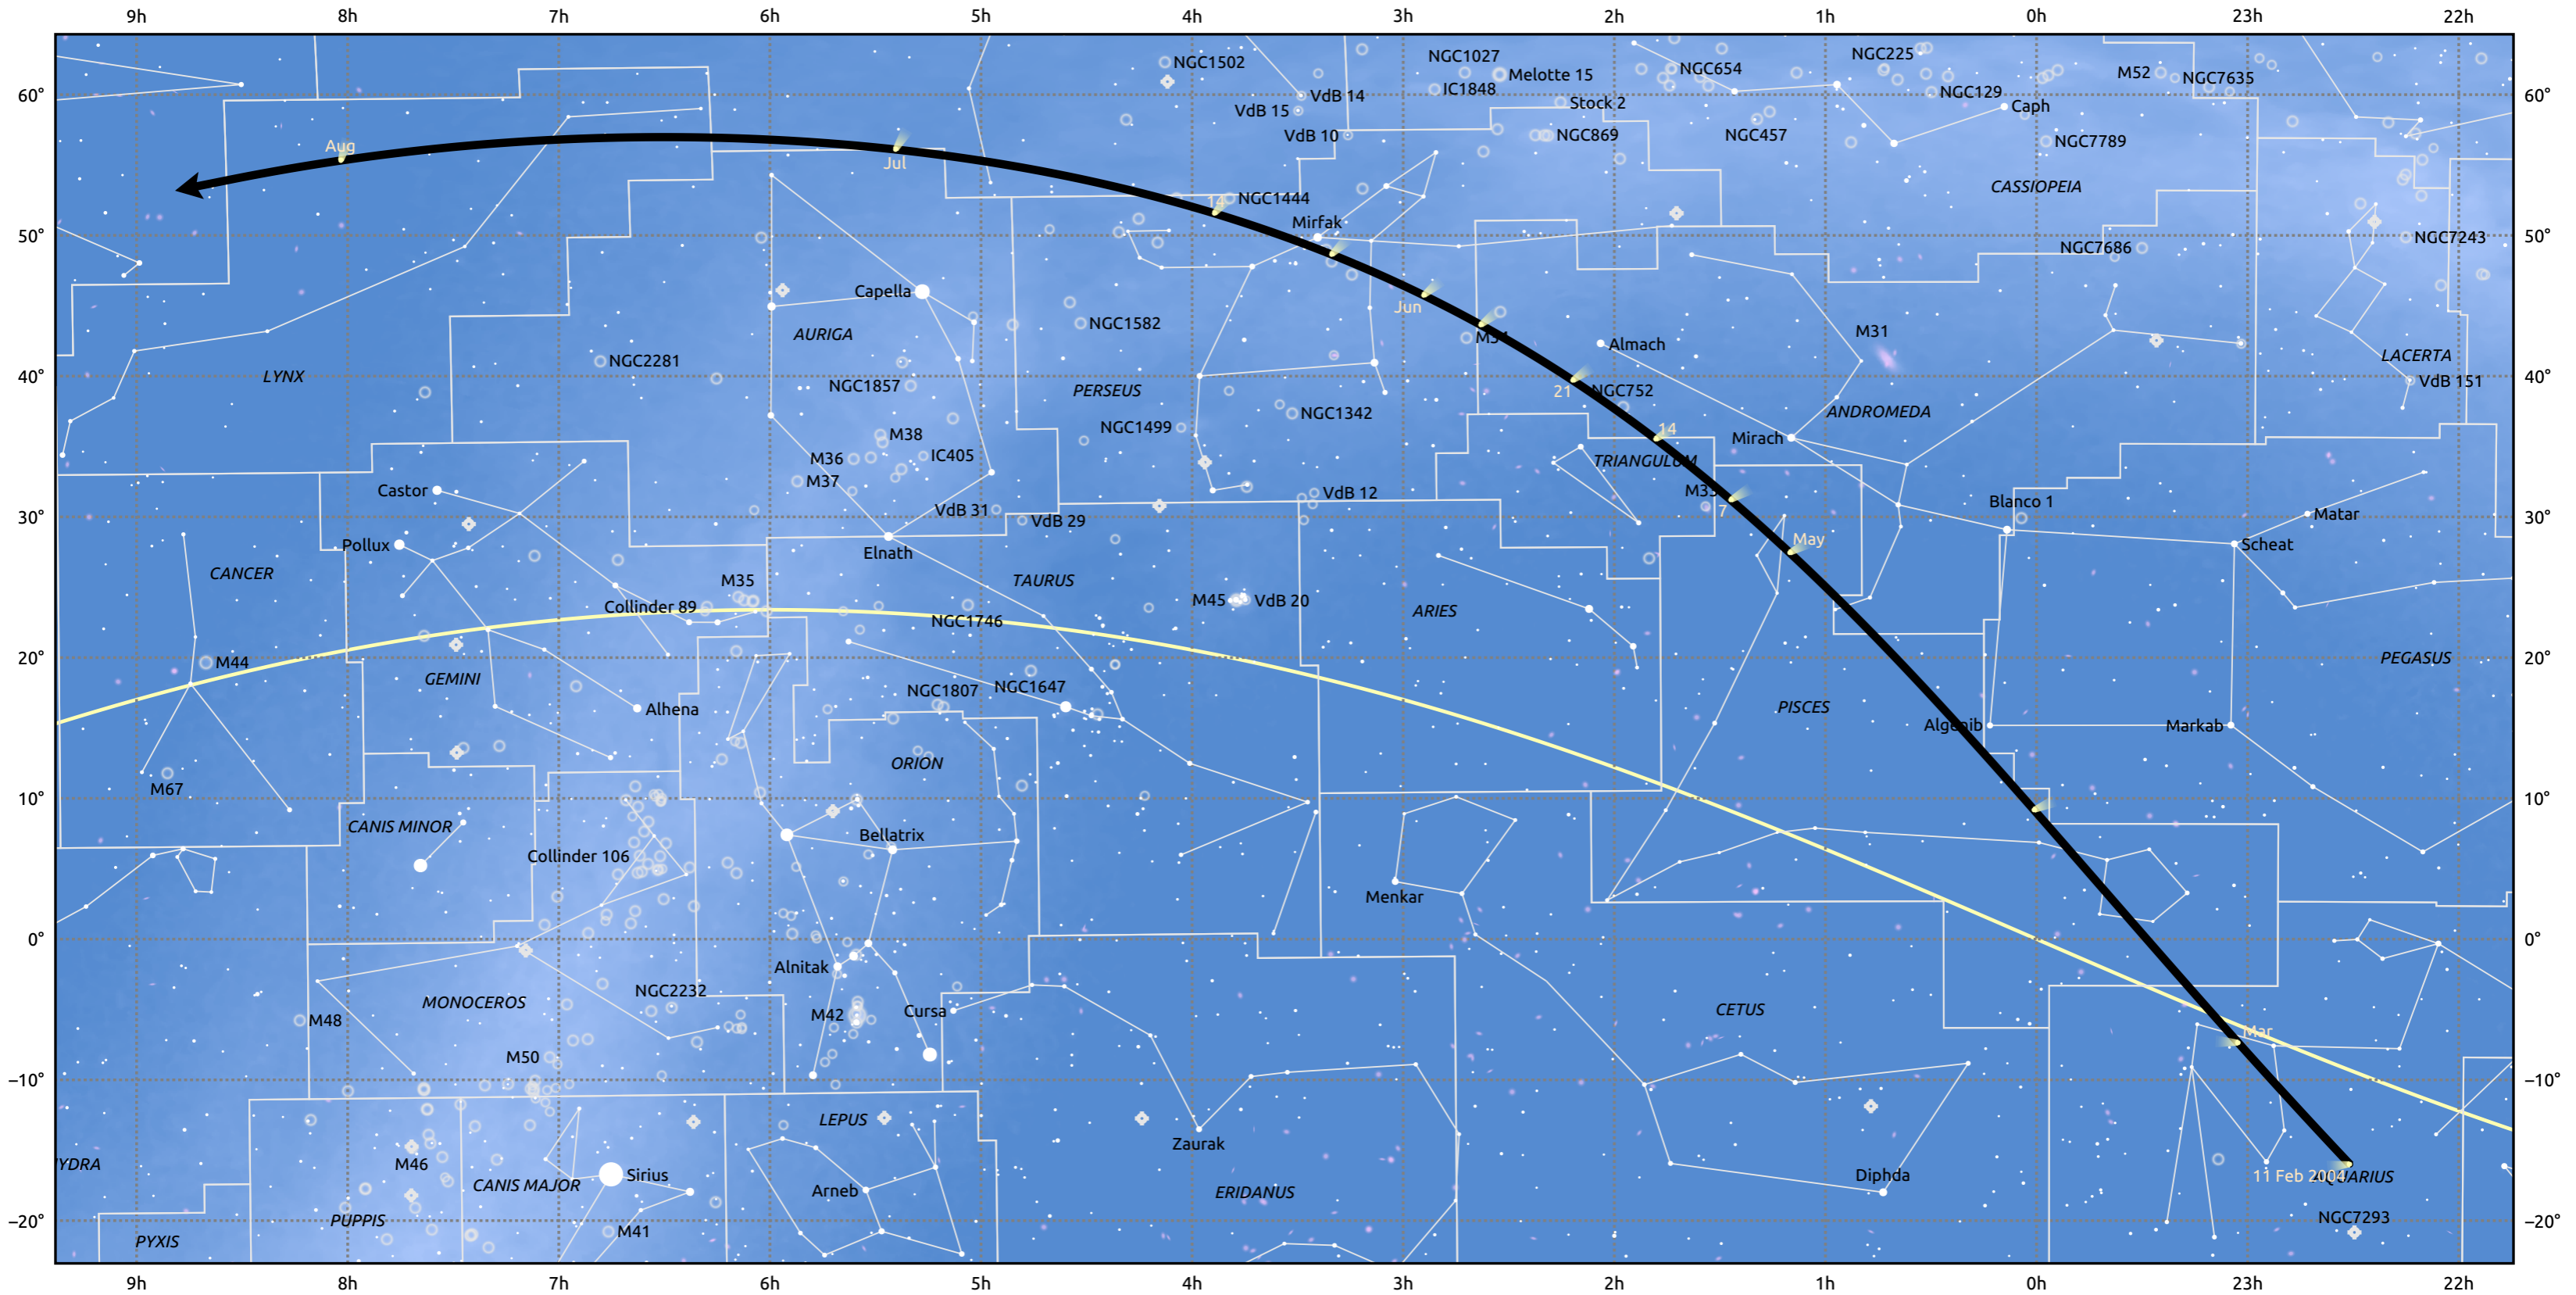

The path of C/2003 T3 (Tabur) starting on 11 Feb 2004

© Dominic Ford 2011–2025. Date markers placed at midnight UTC. Downloaded from <https://in-the-sky.org>

Magnitude scale: -6.0 -5.0 -4.0 -3.0 -2.0 -1.0 -0.0 -1.0 -2.0

Ecliptic Plane

Galaxy Bright nebula Open cluster Globular cluster Planetary nebula

Date	Mag
2004 Mar 1	10.4
2004 Apr 14	9.7
2004 May 1	9.6
2004 Jul 1	10.0
2004 Aug 6	10.7