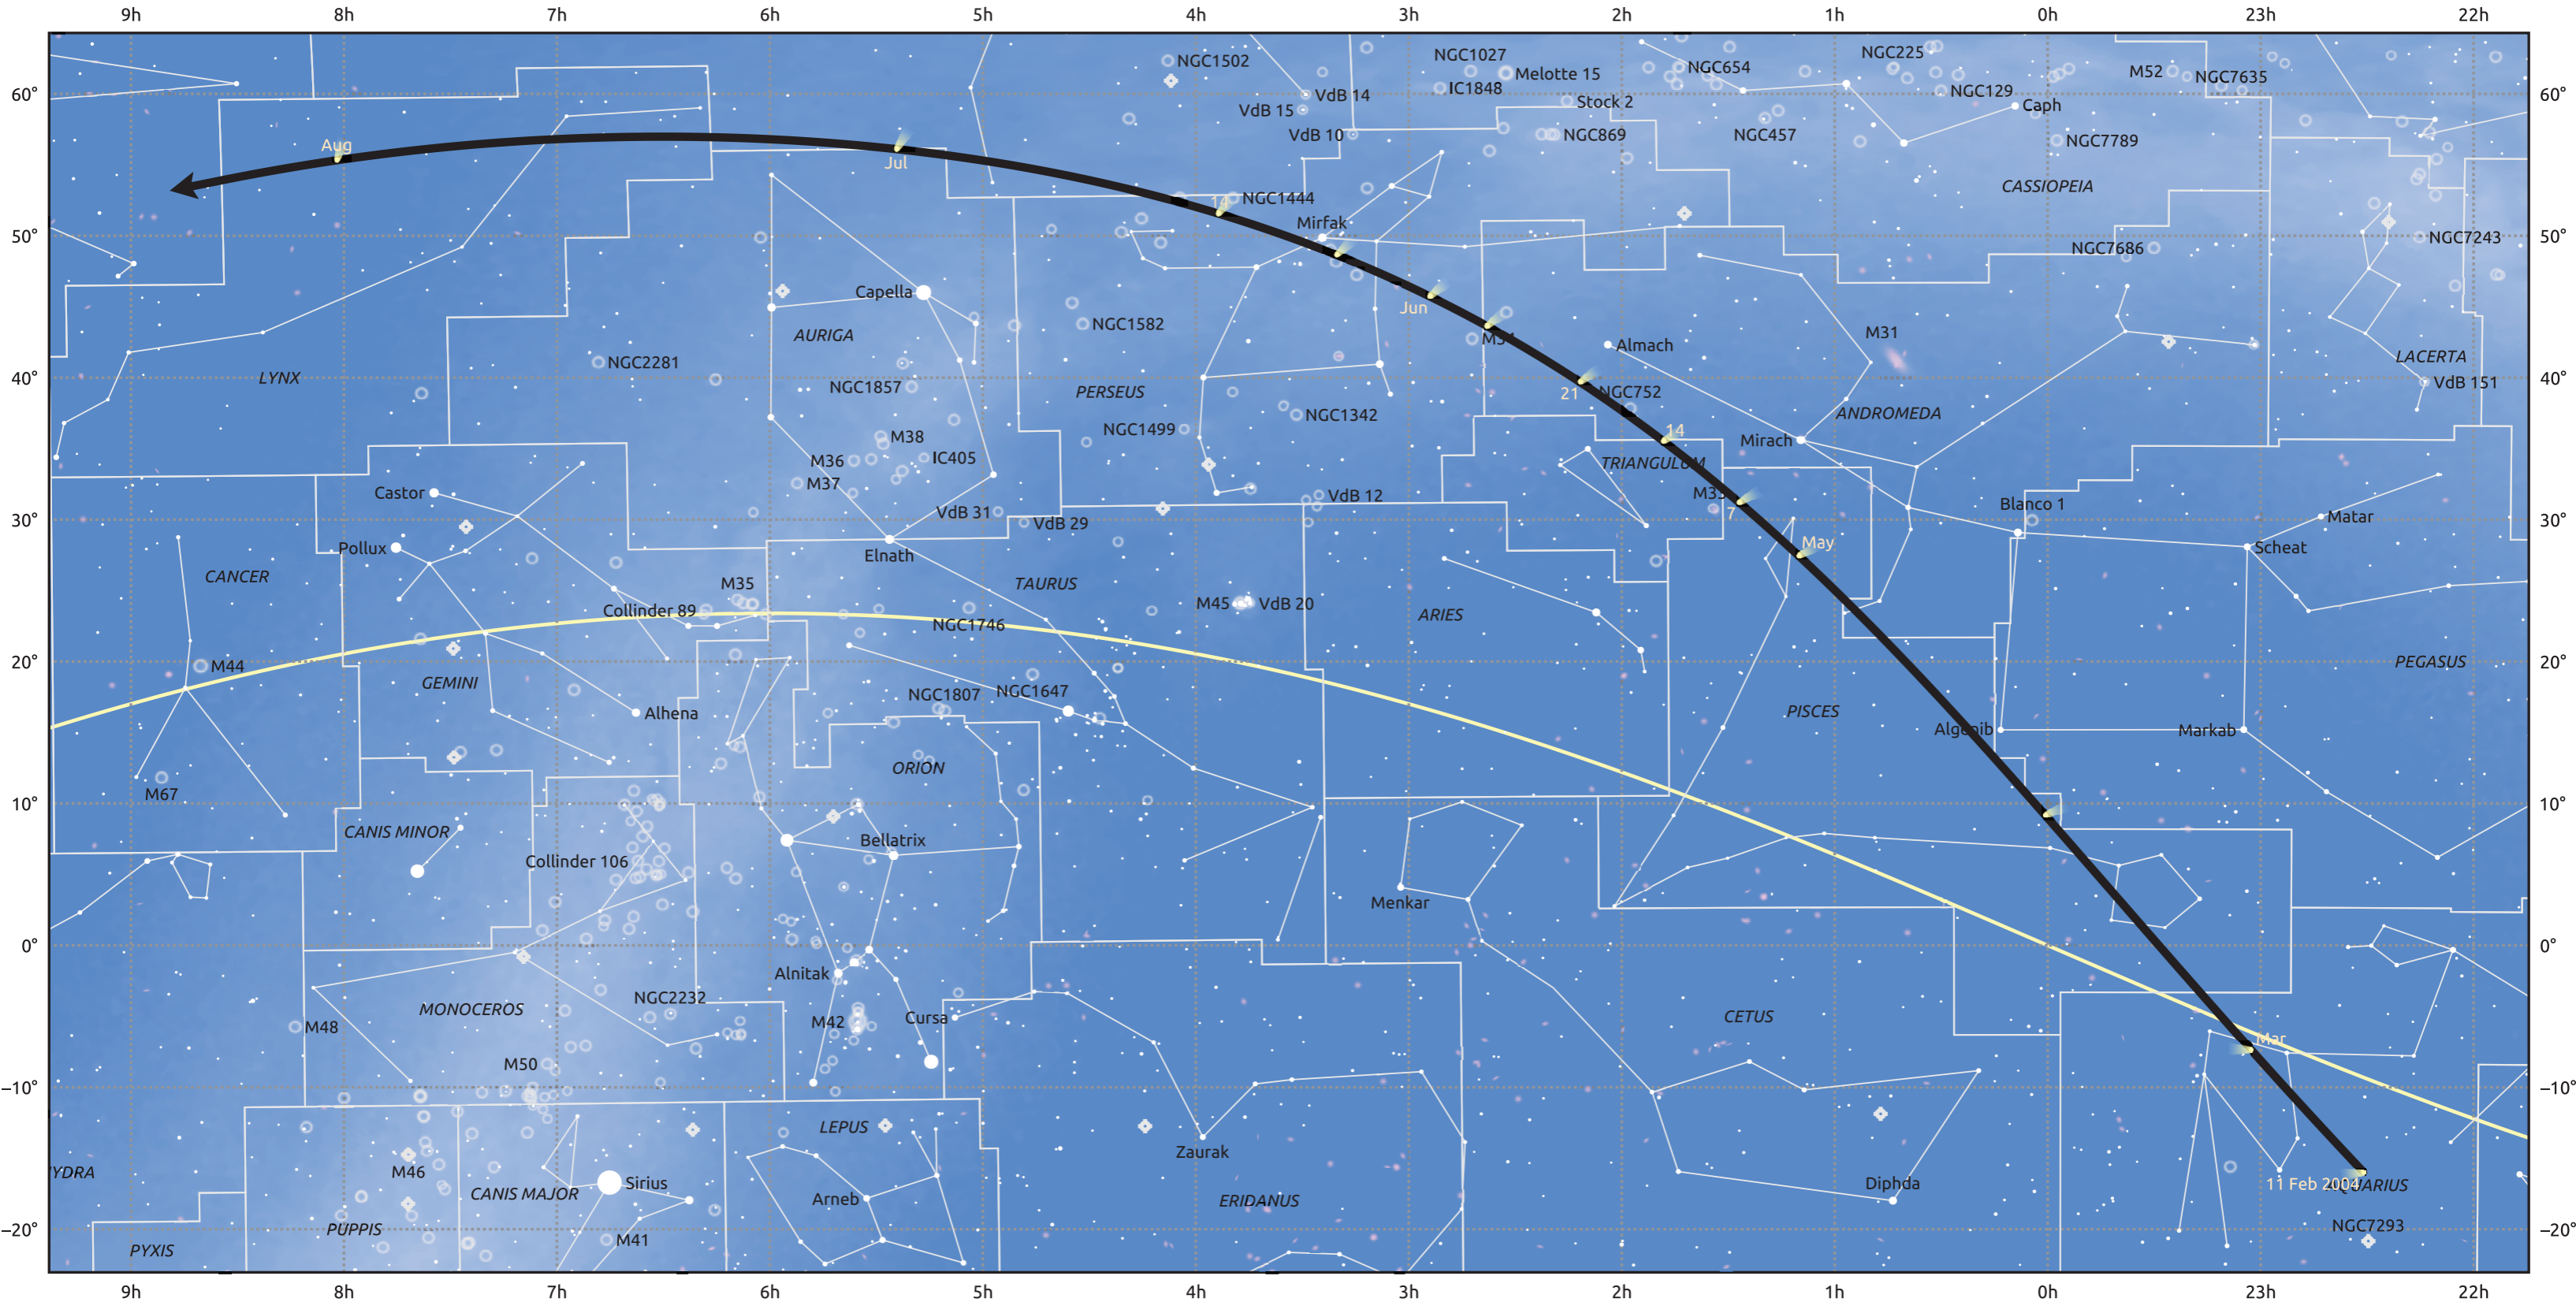

The path of C/2003 T3 (Tabur) starting on 11 Feb 2004

© Dominic Ford 2011–2025. Date markers placed at midnight UTC. Downloaded from <https://in-the-sky.org>

Magnitude scale: 6.0 5.0 4.0 3.0 2.0 1.0 0.0 -1.0 -2.0

Ecliptic Plane

Galaxy Bright nebula Open cluster Globular cluster Planetary nebula

Date	Mag
2004 Mar 1	10.4
2004 Apr 14	9.7
2004 May 1	9.6
2004 Jul 1	10.0
2004 Aug 6	10.7