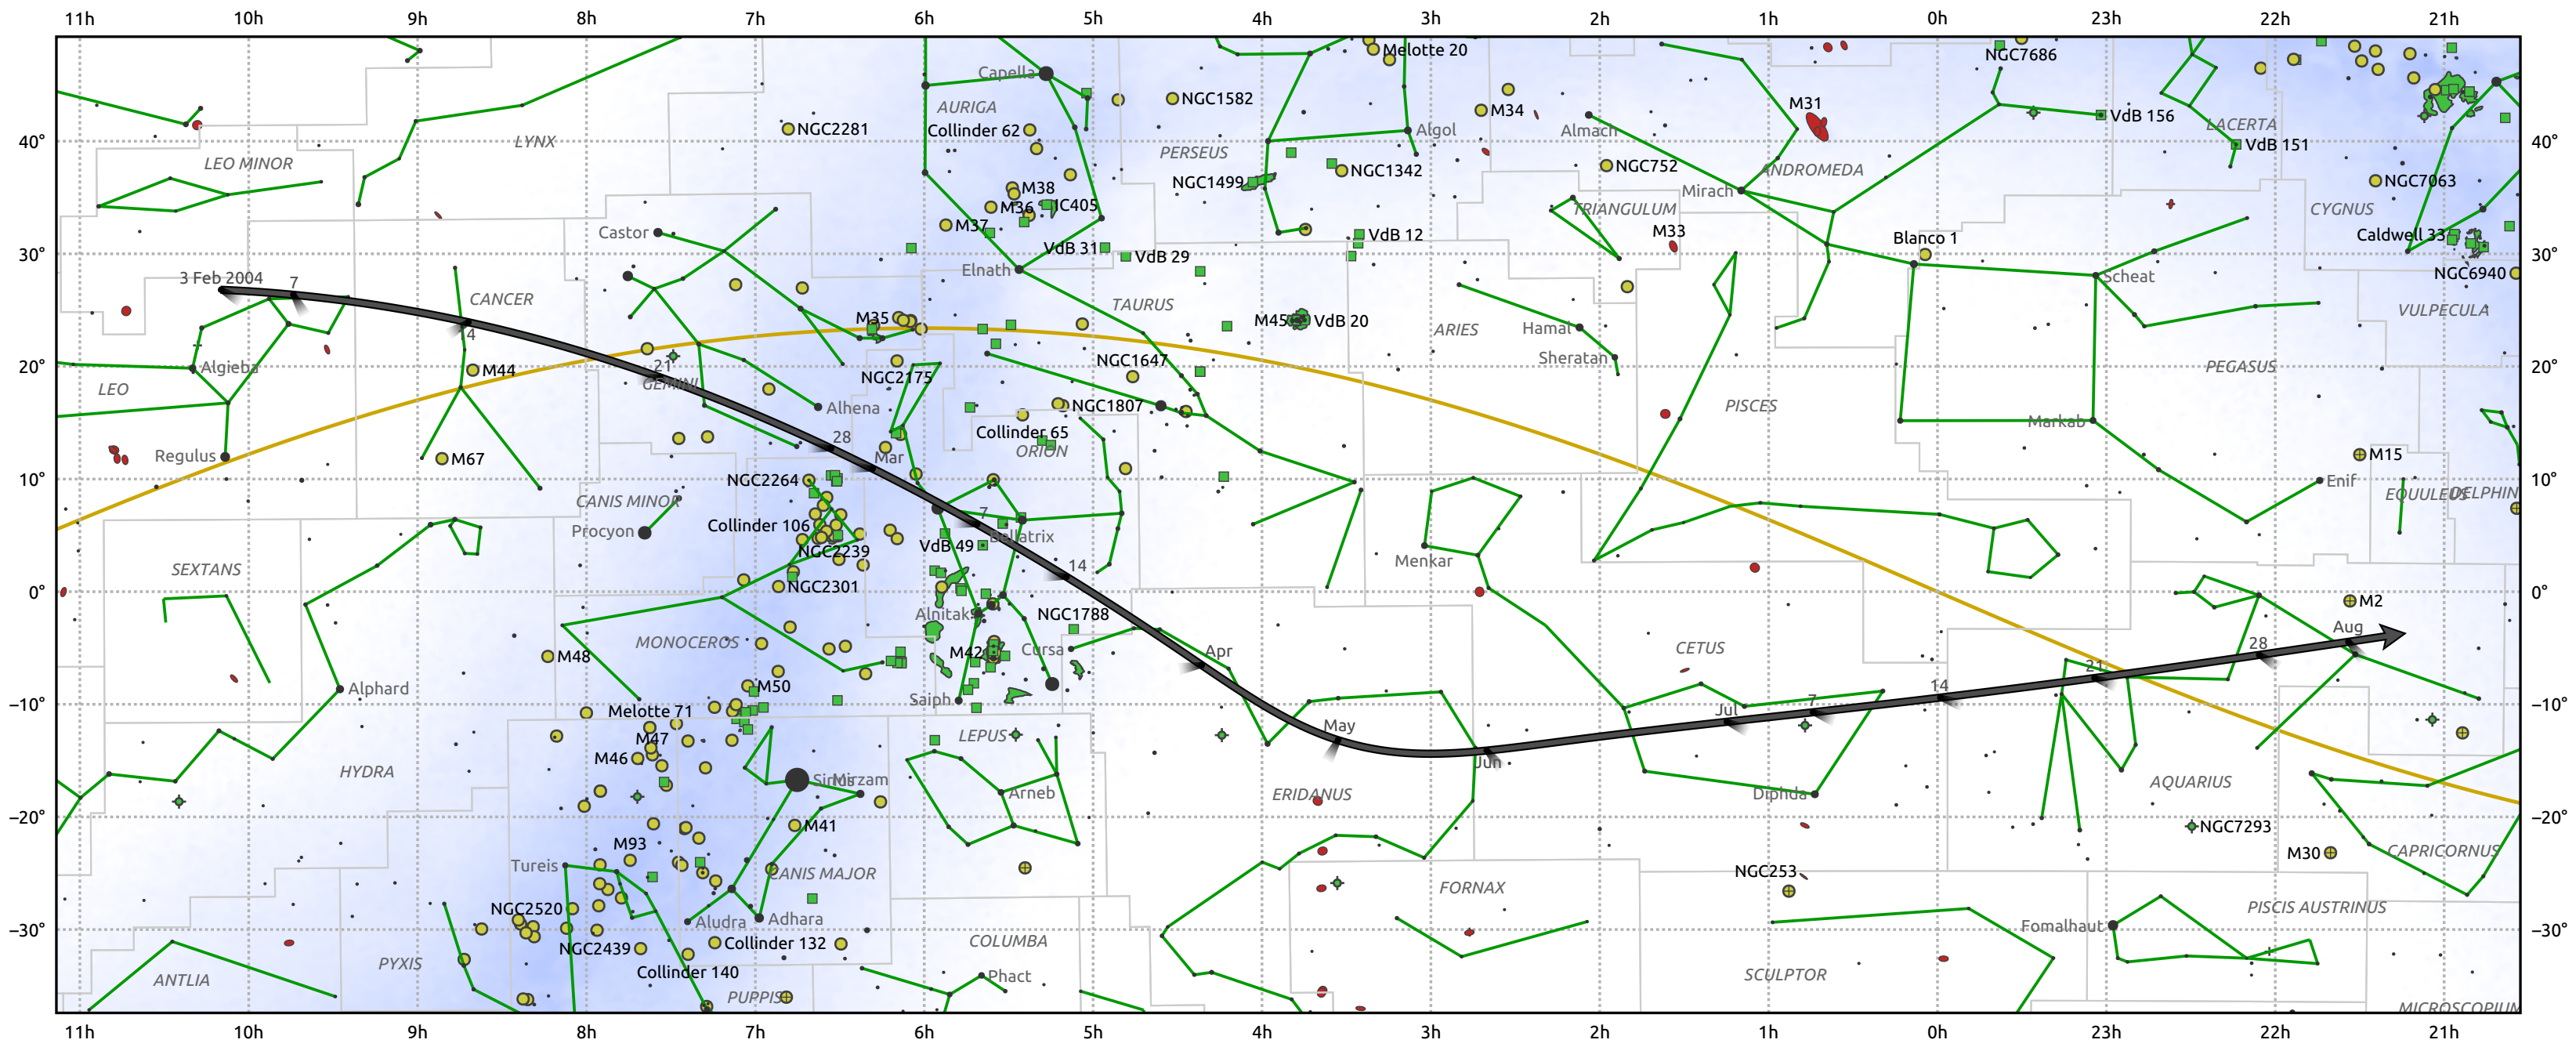

# The path of C/2004 H6 (SWAN) starting on 3 Feb 2004

© Dominic Ford 2011–2025. Date markers placed at midnight UTC. Downloaded from <https://in-the-sky.org>

Magnitude scale:  -5.0  -4.0  -3.0  -2.0  -1.0  -2.0

Ecliptic Plane

Galaxy  
  Bright nebula  
  Open cluster  
 + Globular cluster  
 + Planetary nebula

Date	Mag
2004 Feb 16	9.2
2004 Mar 1	8.6
2004 Mar 20	8.2
2004 Apr 19	7.1
2004 May 1	6.9
2004 Jun 13	8.2
2004 Jul 1	8.7
2004 Jul 19	9.2