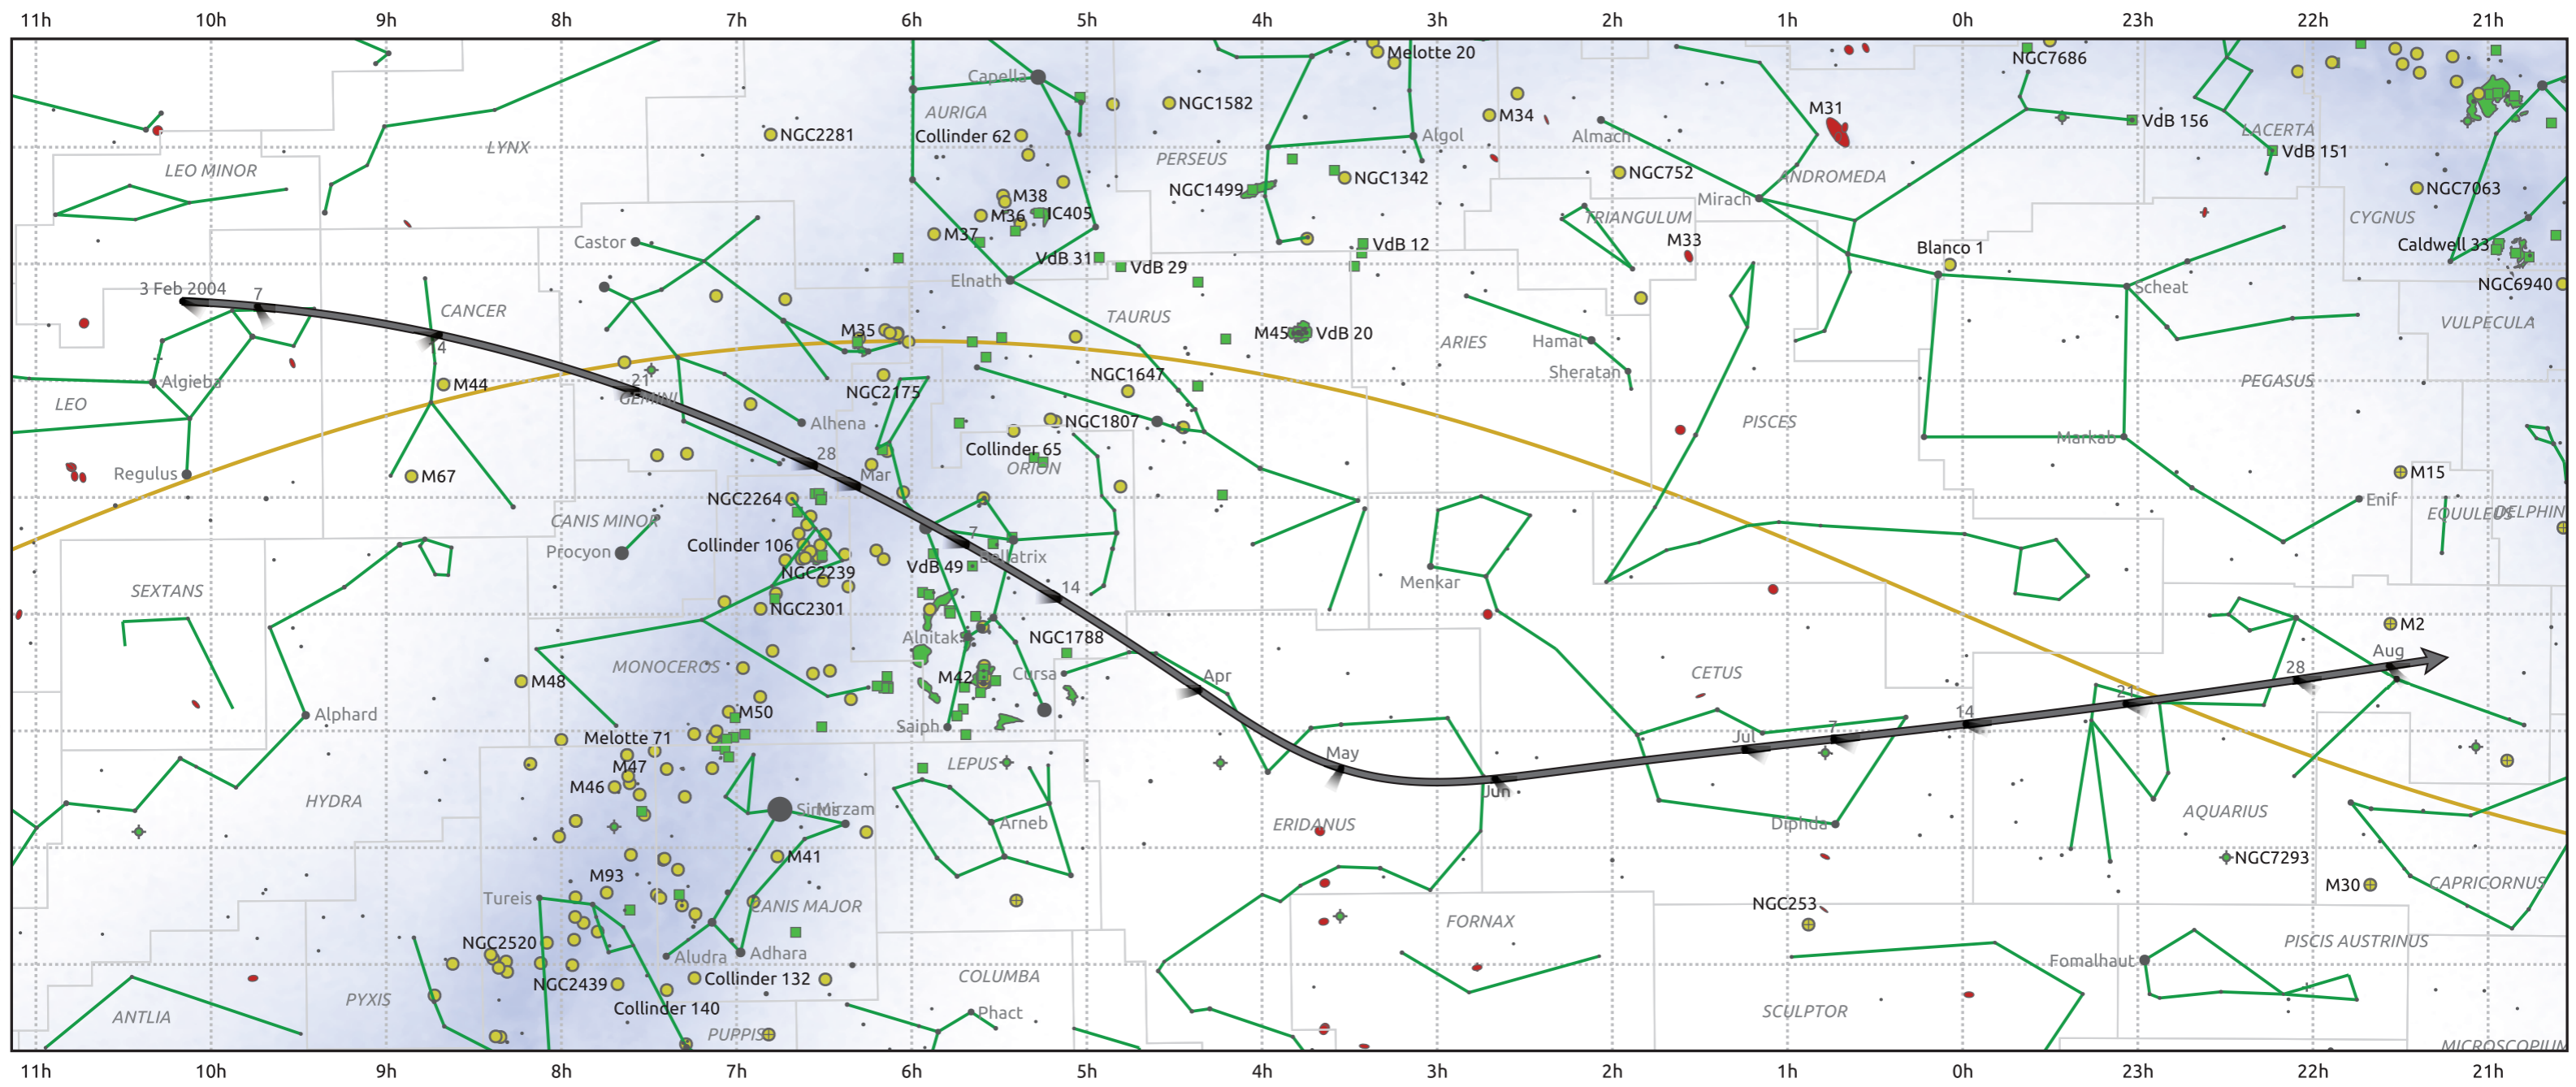

# The path of C/2004 H6 (SWAN) starting on 3 Feb 2004

© Dominic Ford 2011–2025. Date markers placed at midnight UTC. Downloaded from <https://in-the-sky.org>

Magnitude scale:  -5.0  -4.0  -3.0  -2.0  -1.0  -2.0

Ecliptic Plane

Galaxy  Bright nebula  Open cluster + Globular cluster + Planetary nebula

Date	Mag
2004 Feb 16	9.2
2004 Mar 1	8.6
2004 Mar 20	8.2
2004 Apr 19	7.1
2004 May 1	6.9
2004 Jun 13	8.2
2004 Jul 1	8.7
2004 Jul 19	9.2