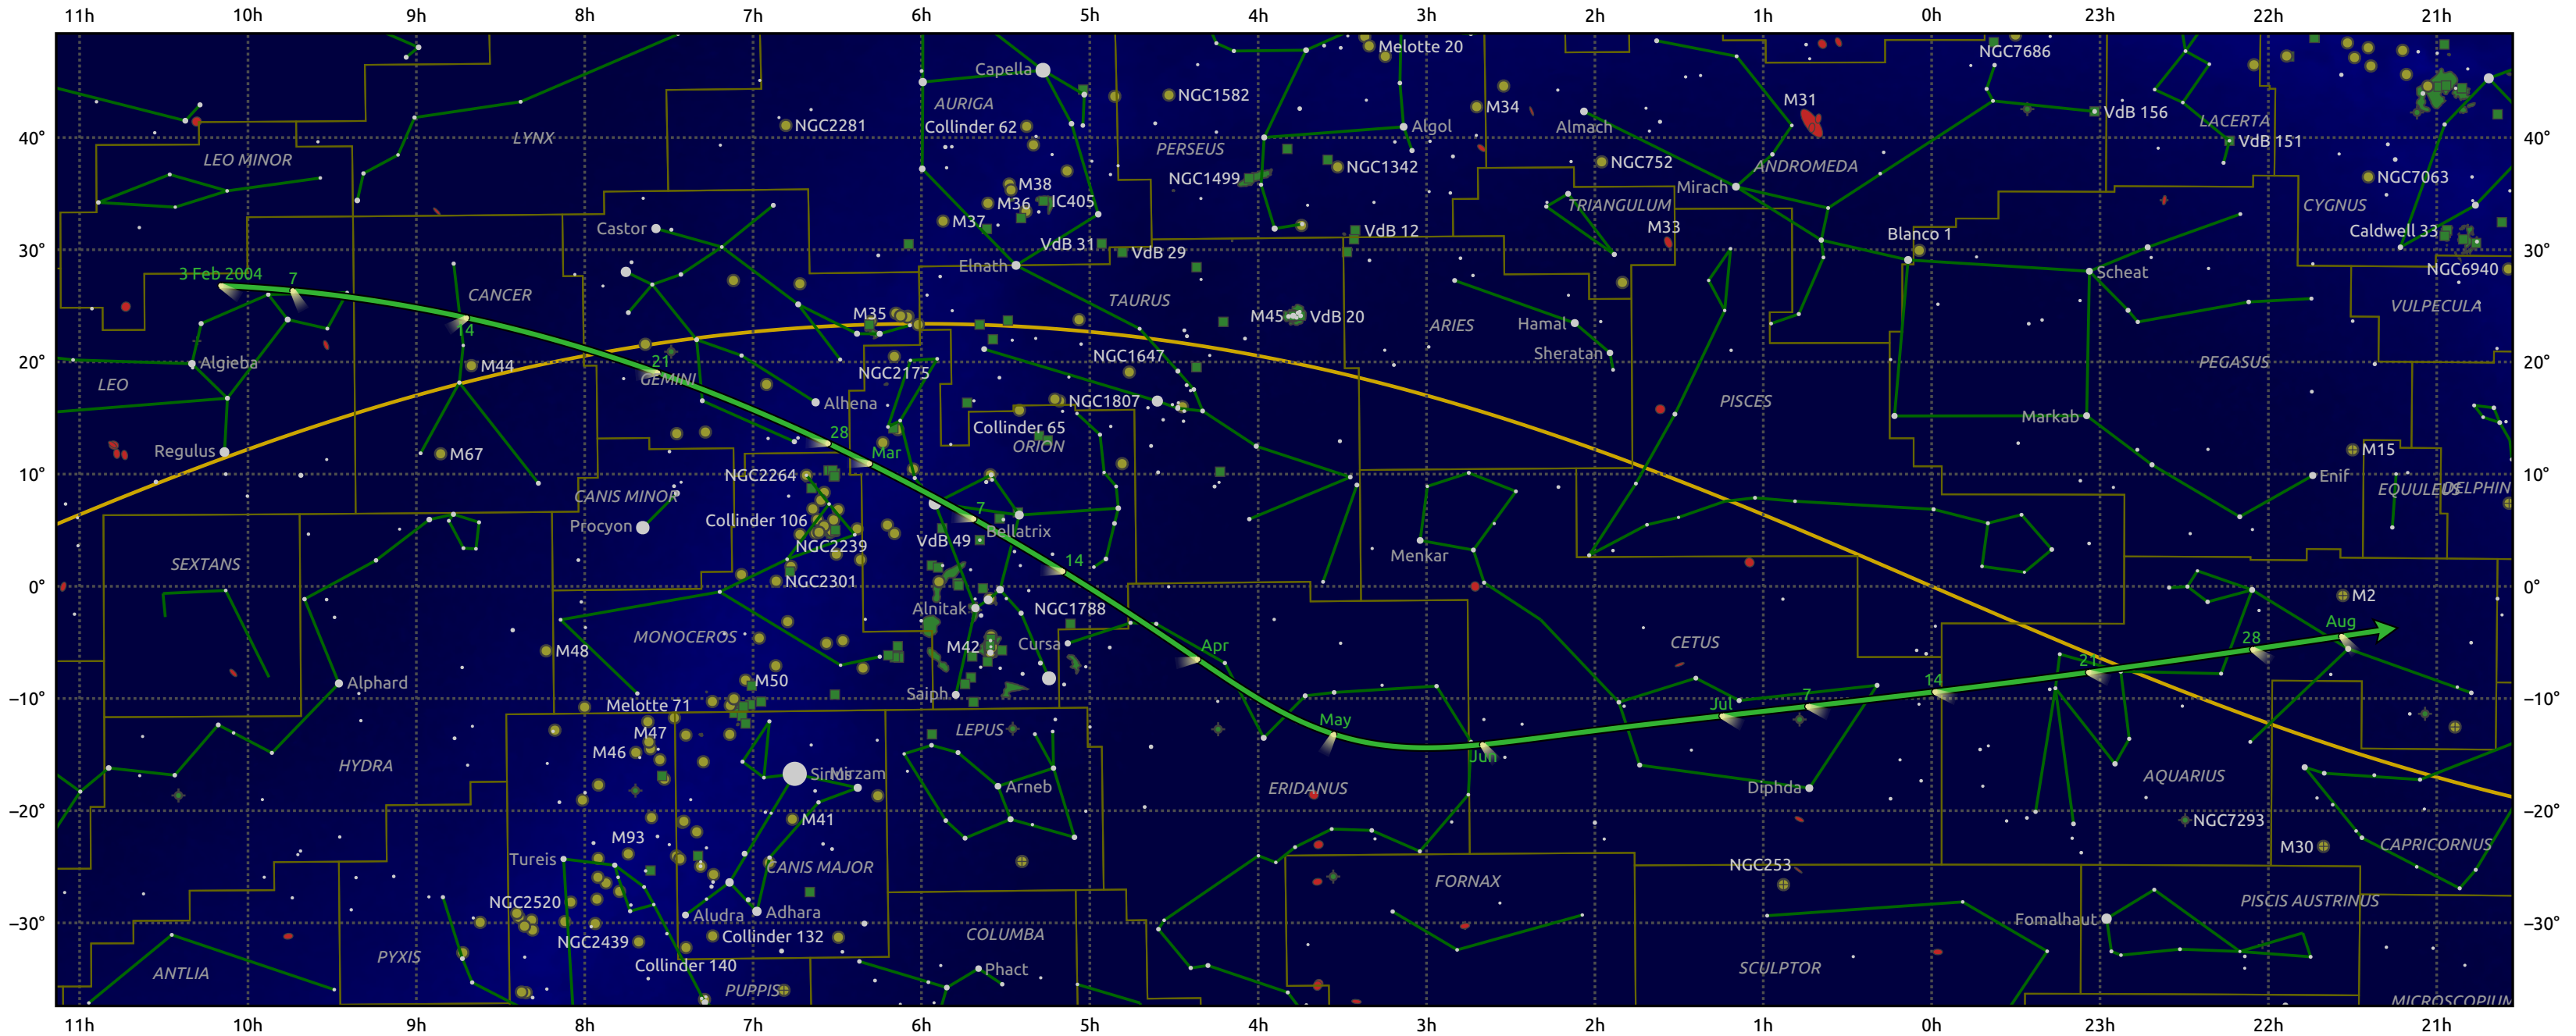

The path of C/2004 H6 (SWAN) starting on 3 Feb 2004

© Dominic Ford 2011–2025. Date markers placed at midnight UTC. Downloaded from <https://in-the-sky.org>

Magnitude scale: -5.0 -4.0 -3.0 -2.0 -1.0 -2.0

Ecliptic Plane

Galaxy
 Bright nebula
 Open cluster
 Globular cluster
 Planetary nebula

Date	Mag
2004 Feb 16	9.2
2004 Mar 1	8.6
2004 Mar 20	8.2
2004 Apr 19	7.1
2004 May 1	6.9
2004 Jun 13	8.2
2004 Jul 1	8.7
2004 Jul 19	9.2