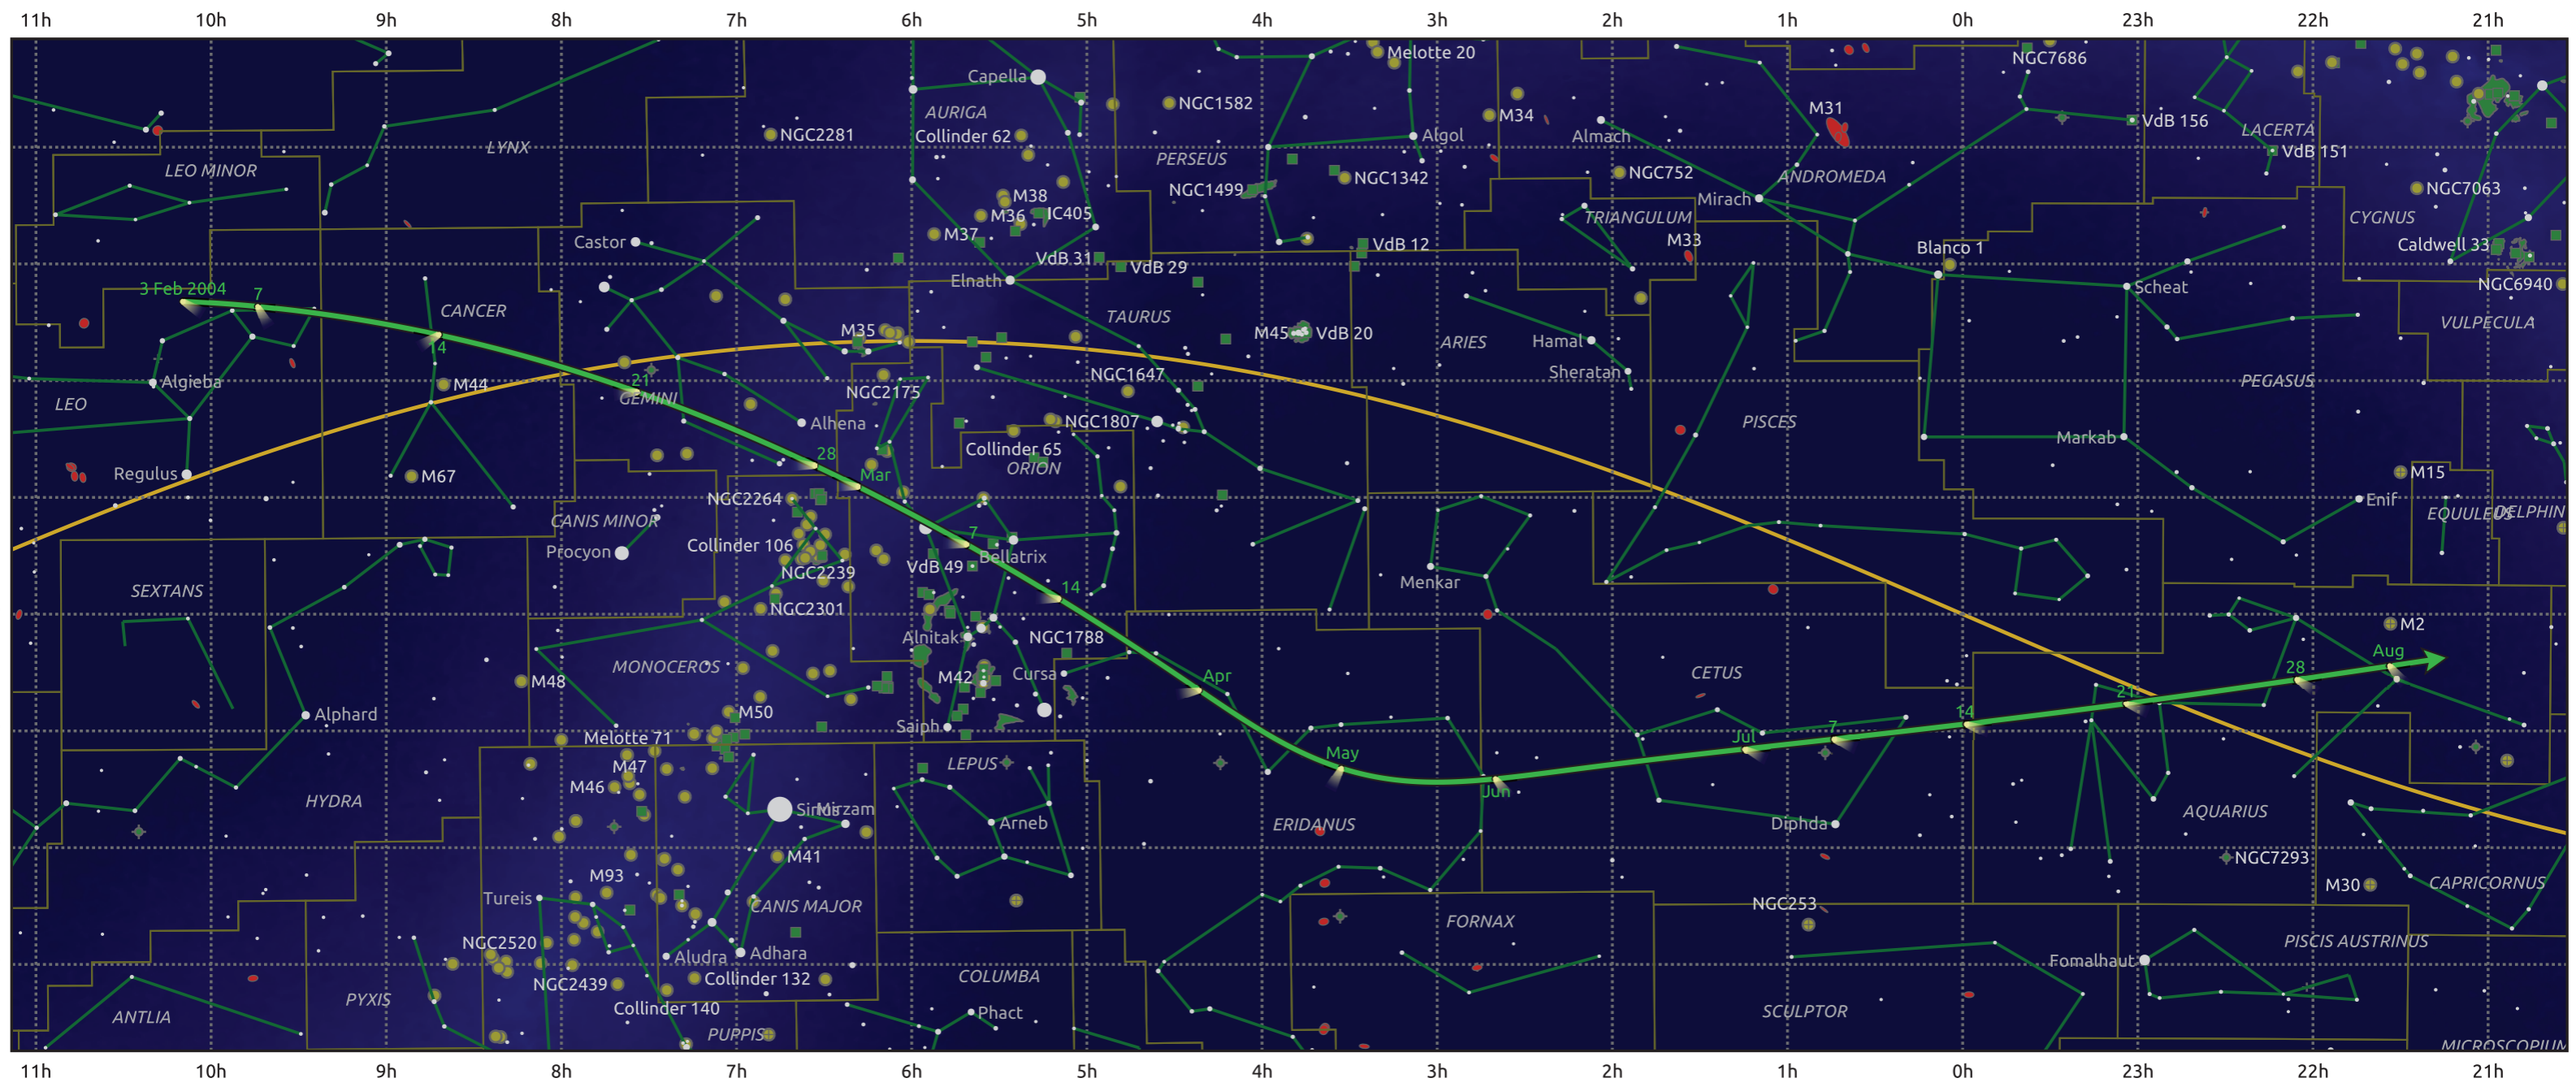

The path of C/2004 H6 (SWAN) starting on 3 Feb 2004

© Dominic Ford 2011–2025. Date markers placed at midnight UTC. Downloaded from <https://in-the-sky.org>

Magnitude scale: -5.0 -4.0 -3.0 -2.0 -1.0 -2.0

Ecliptic Plane

Galaxy
 Bright nebula
 Open cluster
 Globular cluster
 Planetary nebula

Date	Mag
2004 Feb 16	9.2
2004 Mar 1	8.6
2004 Mar 20	8.2
2004 Apr 19	7.1
2004 May 1	6.9
2004 Jun 13	8.2
2004 Jul 1	8.7
2004 Jul 19	9.2