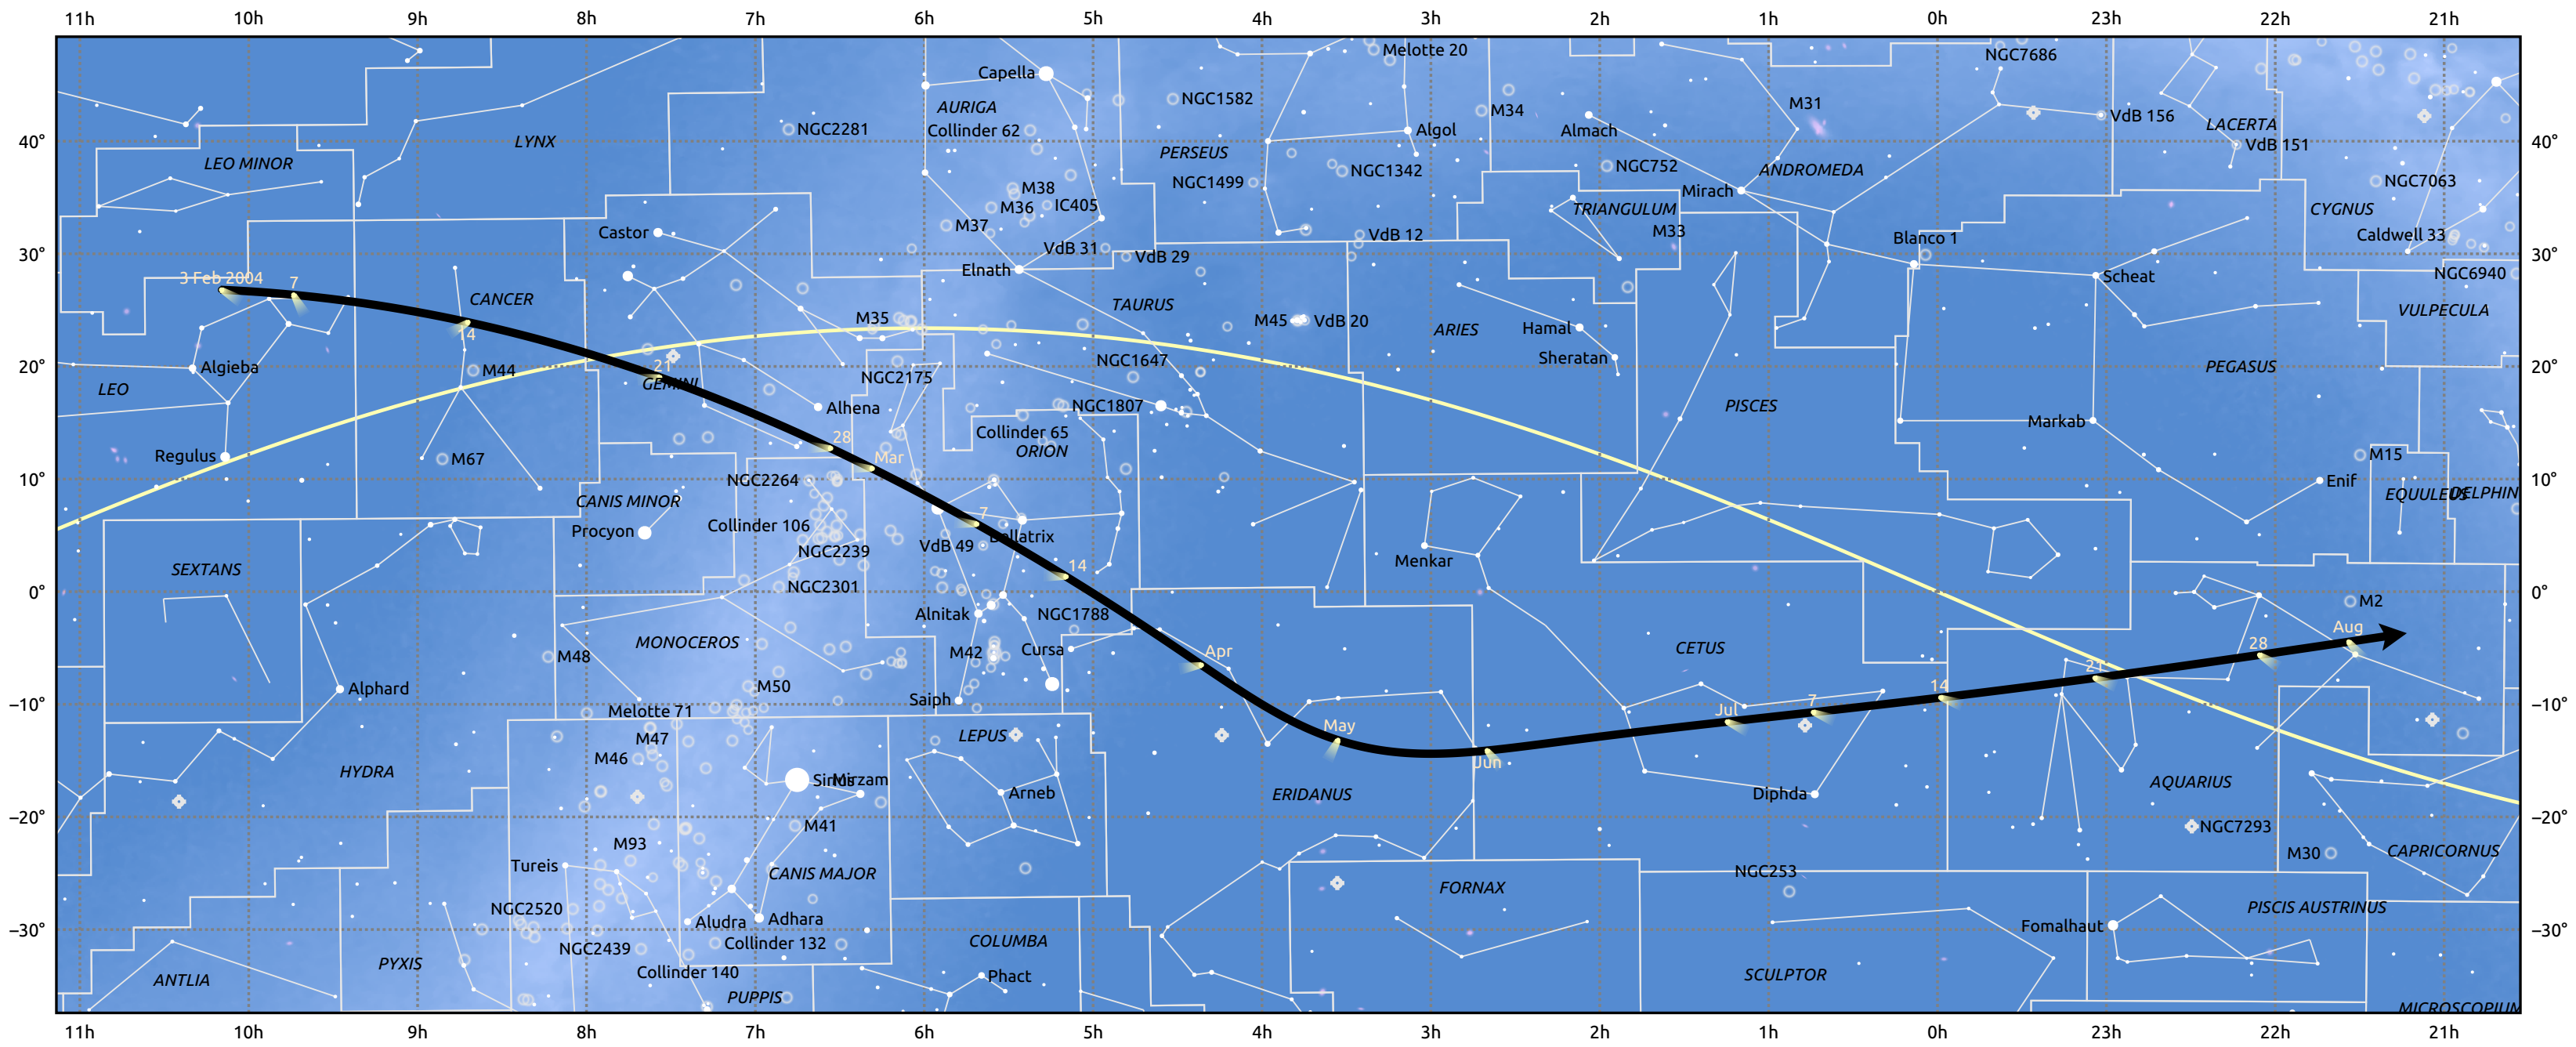

# The path of C/2004 H6 (SWAN) starting on 3 Feb 2004

© Dominic Ford 2011–2025. Date markers placed at midnight UTC. Downloaded from <https://in-the-sky.org>

Magnitude scale:  -5.0  -4.0  -3.0  -2.0  -1.0  0.0  -1.0  -2.0

Ecliptic Plane

Galaxy  Bright nebula  Open cluster  Globular cluster  Planetary nebula

Date	Mag
2004 Feb 16	9.2
2004 Mar 1	8.6
2004 Mar 20	8.2
2004 Apr 19	7.1
2004 May 1	6.9
2004 Jun 13	8.2
2004 Jul 1	8.7
2004 Jul 19	9.2