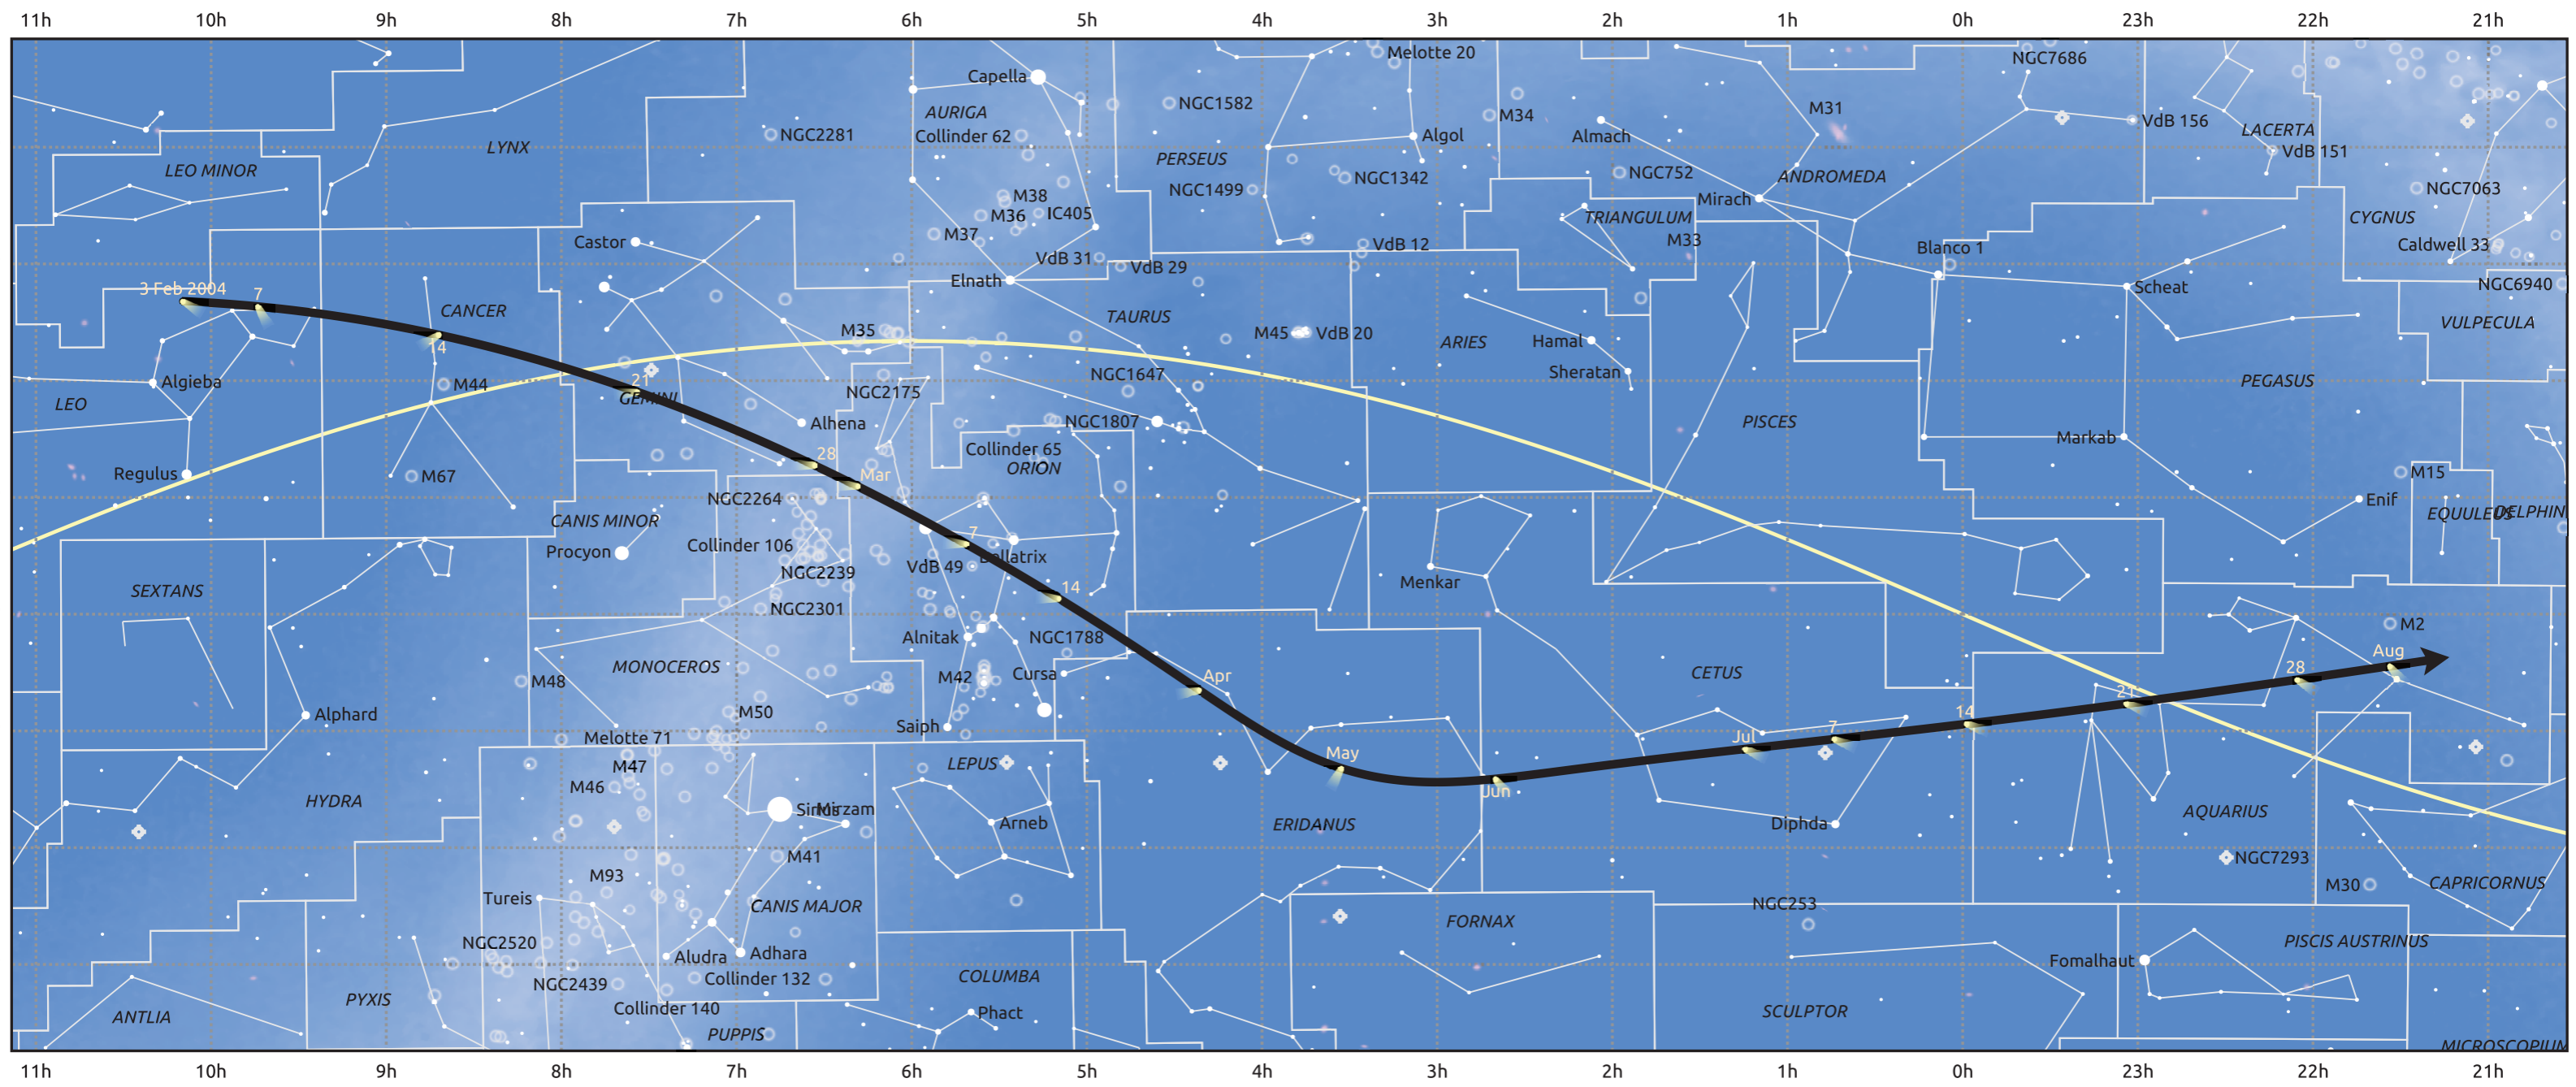

The path of C/2004 H6 (SWAN) starting on 3 Feb 2004

© Dominic Ford 2011–2025. Date markers placed at midnight UTC. Downloaded from <https://in-the-sky.org>

Magnitude scale: · 5.0 · 4.0 · 3.0 · 2.0 · 1.0 · 0.0 ● -1.0 ● -2.0

— Ecliptic Plane

Galaxy Bright nebula Open cluster Globular cluster Planetary nebula

Date	Mag
2004 Feb 16	9.2
2004 Mar 1	8.6
2004 Mar 20	8.2
2004 Apr 19	7.1
2004 May 1	6.9
2004 Jun 13	8.2
2004 Jul 1	8.7
2004 Jul 19	9.2